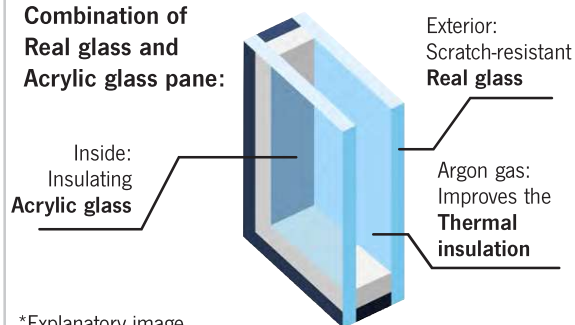

Combination of Real glass and Acrylic glass pane:

*Explanatory image

Acrylic safety glass hinged window RW Fusion

ACRYLIC GLASS	SAFETY GLASS	DOUBLE GLAZED	LIGHTTHROUGH-TRANSMISSION: 30%	DISK TO INSIDE CURVED	UV RESISTANT	WITH VENTILATION-POSITION
STEEL LEVERS (STEPLESS)	MATERIAL FRAME: ALUMINIUM	FOR WALL-THICKNESS FROM 30-40 MM	INCL. MOUNTING FRAME	CORNER RADIUS WINDOW-FRAME: 75 mm	ECE R43	

Matching blackout system

OPTIONALLY AVAILABLE	DARKENING PLISSEE	MOSKITO-PROTECTION PLISSEE	MATERIAL FRAME: ALUMINIUM

Detail W x H (mm)	Outer dim. W x H (mm)	Viewing approx. W x H (mm)	Max. Opening	(kg)	Item no.	Price
350x500	378x528	290x430	60°	3,0	318019	266,-
500x300	528x328	440x260	68°	2,9	318030	260,-
500x450	528x478	440x390	55°	4,5	318031	302,-
700x300	728x328	640x240	68°	4,0	318032	302,-
800 x 450	828x478	740x390	50°	6,1	318033	377,-
900 x 450	928x478	840x390	50°	6,9	318034	392,-

Outer dim. W x H (mm)	Item no.	Price	Item no.	Price
377x544	318901	85,-	318902	103,-
527x344	318911	86,-	318912	102,-
527x494	318921	98,-	318922	107,-
727x344	318931	98,-	318932	116,-
827x494	318941	112,-	318942	133,-
927x494	318951	116,-	318952	137,-