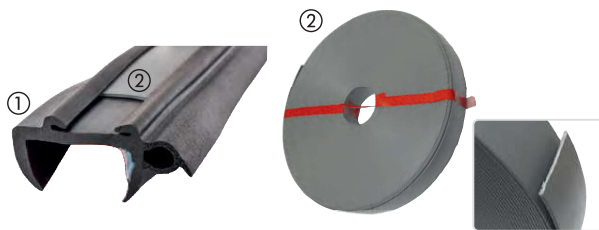

Order at the same time:

- ① **Sealing rubber profile self-adhesive, for curtain wall windows**
  For wall thicknesses of 28-32 mm. Self-adhesive. Colour: Black

4 m	GP* 16,32/1 m	322704	65,30
40 m	GP* 15,25/1 m	3227040	610,-

- ② **Filler profile for rubber sealing profile 322704/3227040**
  Colour: grey, dims.: 23 mm x 0.9 mm.

10 m	GP* 1,35/1 m	322730	13,50