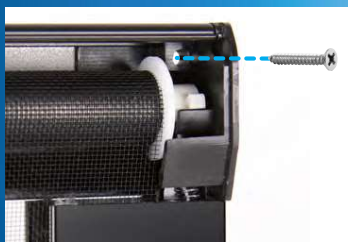

NEW

Fastened using four screws in the inner frame