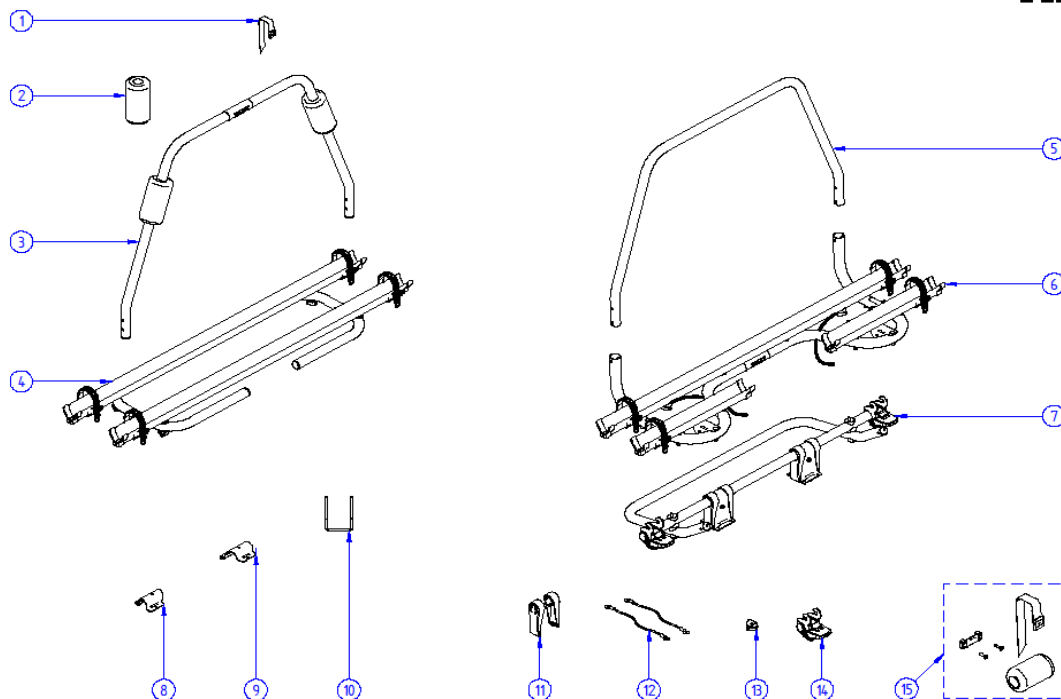

2023 SPARE PARTS LIST

Caravan Light - Caravan Smart - Caravan Smart Eriba Touring

THULE
SWEDEN

SP612

THULE
SWEDEN

THULE Caravan Light / Smart

SP612-05

ART.NR.	DESCRIPTION	RETAIL € (ex.VAT)
Caravan Light		
1	306566 BRAKE STRAPS	see price list
2	1500602748 FOAM PADS 30x75x150mm (2 PCS)	17,70
3	1500602766 CARAVAN LIGHT SUPPORT BAR	61,20
4	1500602767 CARAVAN LIGHT PLATFORM COMPLETE	124,60
Caravan Smart		
5	1500602768 CARAVAN SMART / SUPERB SUPPORT BAR	44,60
6	1500602769 CARAVAN SMART PLATFORM COMPLETE	217,10
7	1500602770 CARAVAN SMART BASE	189,20
11	1500602899 CARAVAN SMART/ SUPERB FOOT COVER (2X)	5,60
12	1500603486 CARAVAN SMART TILT STOP CORD - 350MM (2x)	17,20
13	1500602960 CARAVAN SMART/SUPERB FIXATION TILT STOP (2x)	5,30
14	1500602864 CARAVAN SMART / SUPERB PLATFORM LOCK SET V2	103,60
Caravan Smart Eriba Touring		
5	1500603221 CARAVAN SMART ERIBA TOURING SUPPORT BAR	43,60
6	1500602769 CARAVAN SMART PLATFORM COMPLETE	217,10
7	1500602770 CARAVAN SMART BASE	189,20
11	1500602899 CARAVAN SMART/ SUPERB FOOT COVER (2X)	5,60
12	1500603486 CARAVAN SMART TILT STOP CORD - 350MM (2x)	17,20
13	1500602960 CARAVAN SMART/SUPERB FIXATION TILT STOP (2x)	5,30
14	1500602864 CARAVAN SMART / SUPERB PLATFORM LOCK SET V2	103,60
15	1500603222 BRACKET + STRAP + FOAM PAD	20,70
Common parts for all A-frames		
8	1500602774 FIXATION PLATE D30 RH, BLACK	7,60
9	1500602773 FIXATION PLATE D30 LH, BLACK	7,60
10	1500601980 U-BOLT M6 x 135/78/135 (1pcs)	4,80
	308140 U-BOLTS XL M6 x 160/78/160 (4pcs) (sold per 5 sets)	see price list