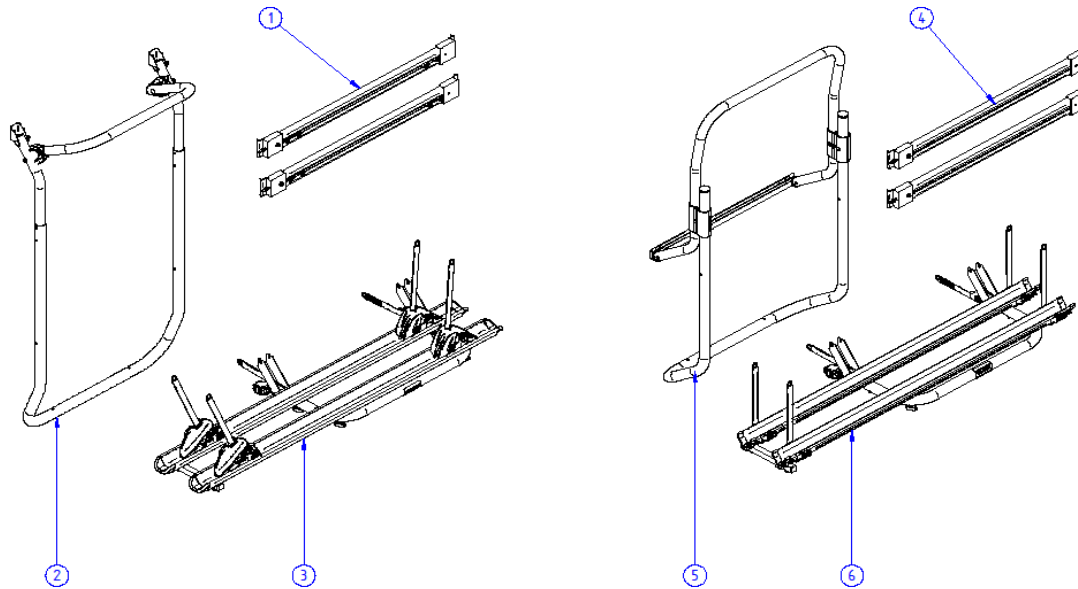

2023 SPARE PARTS LIST
Elite G2 Van - Sport G2 Van

THULE
SWEDEN

MH606

THULE
SWEDEN

THULE Elite G2 van / Sport G2 van

MH606-00

	ART.NR.	DESCRIPTION	RETAIL € (ex.VAT)
1	1500602643	ADAPTION RAIL SET DUCATO SINCE 2007 (2 rails)	Not available
2	1500602644	ELITE G2 VAN BODY	Not available
2	1500603155	ELITE VAN XT BODY	144,00
3	1500602645	ELITE G2 VAN PLATFORM COMPLETE	94,40
4	1500602646	ADAPTION RAIL SET DUCATO BEFORE 2007 (2 rails)	Not available
5	1500602647	SPORT G2 VAN BODY	Not available
6	1500602648	SPORT G2 VAN PLAFORM COMPLETE	94,40