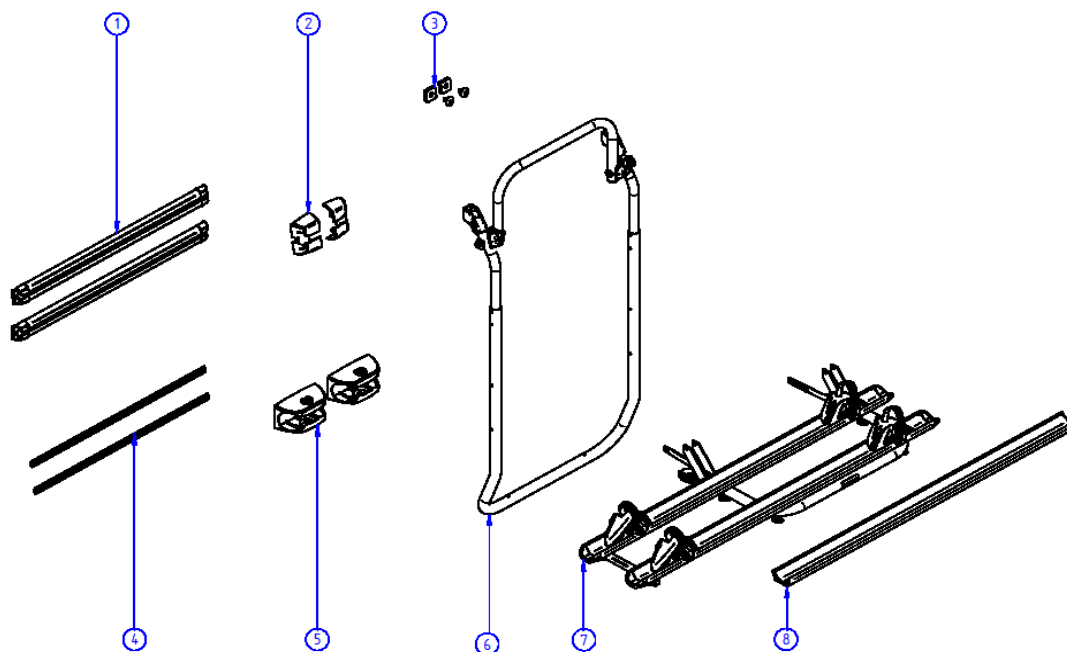

2023 SPARE PARTS LIST

Elite Van XT

THULE
SWEDEN

MH607

THULE
SWEDEN

THULE Elite Van XT

MH607-03

	ART.NR.	DESCRIPTION	RETAIL € (ex.VAT)
1	1500603150	MOUNTING RAIL D/J/B >2007 TOP + BOTTOM	203,80
	1500603217	MOUNTING RAIL D/J/B >2007 TOP + BOTTOM BLACK	216,80
	1500603218	MOUNTING RAIL VW CRAFTER >2017 TOP + BOTTOM BLACK	216,80
	1500603528	MOUNTING RAIL SPRINTER & CRAFTER <2017 TOP + BOTTOM BLACK	216,80
	1500603766	MOUNTING RAIL FORD TRANSIT >2015	216,80
2	1500603151	MOUNTING RAIL ENDCAP 2PCS	4,40
3	1500603152	MOUNTING RAIL CONNECTION 4PCS	6,30
	1500603572	MOUNTING RAIL CONN 4PCS - SPRINTER & CRAFTER <2017	6,30
	1500603767	MOUNTING RAIL CONNECTION - FORD TRANSIT >2015	6,30
4	1500603153	COVER STRIP RIBBED 750mm 2PCS	7,10
5	1500603154	ELITE VAN XT FOOT + COVER 2PCS	8,60
6	1500603155	ELITE VAN XT BODY	144,00
	1500603219	ELITE VAN XT BODY BLACK	153,40
7	1500603156	ELITE VAN XT PLATFORM COMPLETE	204,00
	1500603220	ELITE VAN XT PLATFORM COMPLETE BLACK	218,30
8	1500603724	ELITE VAN XT RAIL PROFILE	42,10
	1500603725	ELITE VAN XT RAIL PROFILE - BLACK	46,70