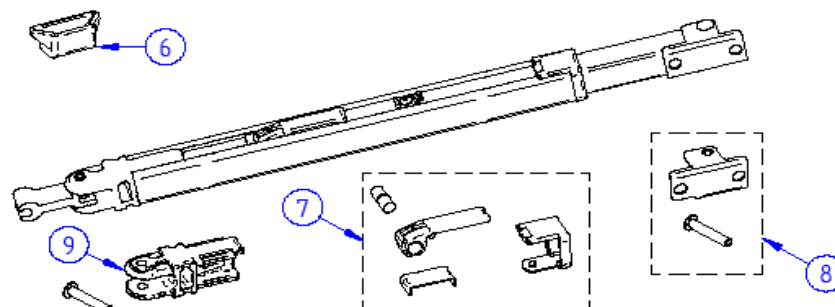

2023 SPARE PARTS LIST

Awning Common Parts

THULE
SWEDEN

STA601

Support leg < 2009

THULE
SWEDEN