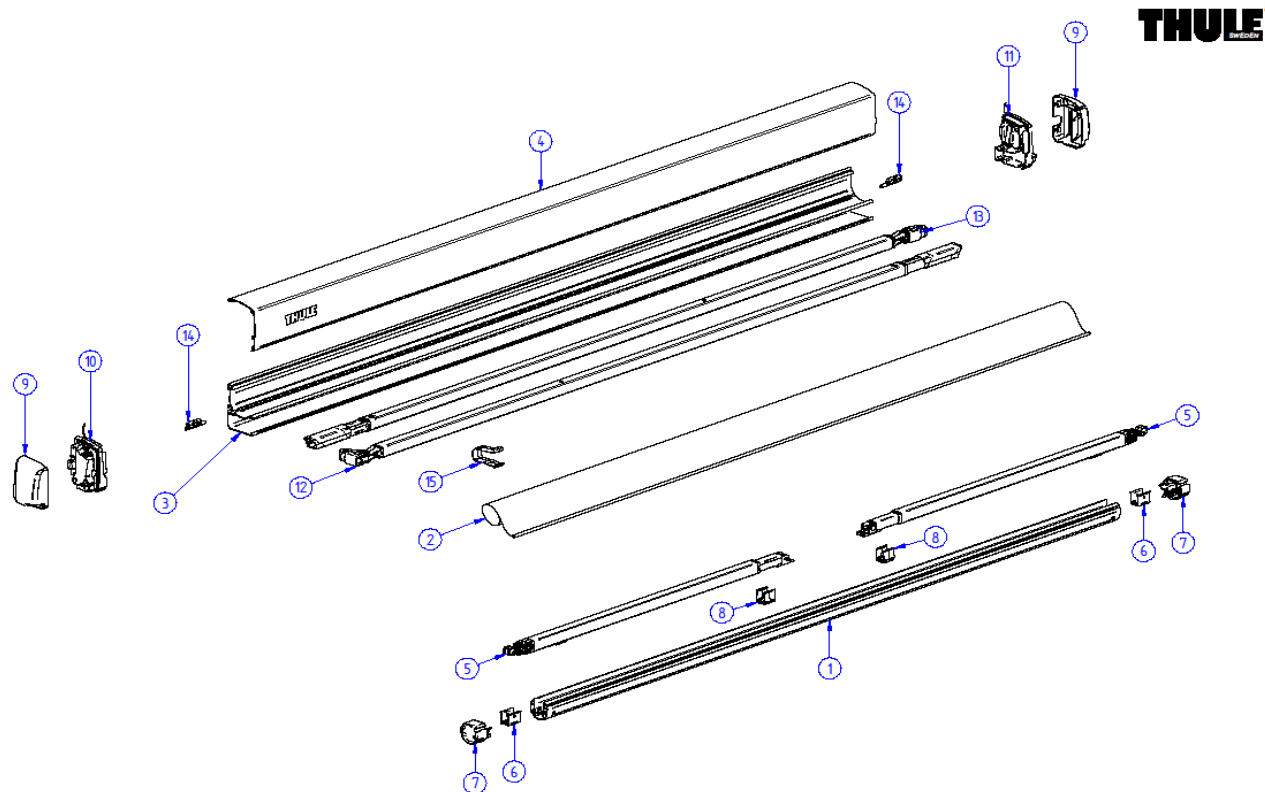

2023 SPARE PARTS LIST

3200

THULE
SWEDEN

3AR602

THULE 3200

3AR602-00

	ART.NR.	DESCRIPTION	RETAIL € (ex.VAT)
1	1500603489	ROLLER TUBE 3200 - 1.90M	93,00
	1500603490	ROLLER TUBE 3200 - 2.30M	93,90
	1500603491	ROLLER TUBE 3200 - 2.50M	94,40
	1500603492	ROLLER TUBE 3200 - 2.70M	100,40
	1500603493	ROLLER TUBE 3200 - 3.00M	107,00
2	1500603678	FABRIC 3200 1.90M 07	195,30
	1500603679	FABRIC 3200 2.30M 07	210,10
	1500603680	FABRIC 3200 2.50M 07	228,60
	1500603681	FABRIC 3200 2.70M 07	239,60
	1500603682	FABRIC 3200 3.00M 07	255,10
3	1500603499	MAIN HOUSING BOTTOM 3200 ANTHR 1.90M	141,70
	1500603500	MAIN HOUSING BOTTOM 3200 ANTHR 2.30M	142,70
	1500603501	MAIN HOUSING BOTTOM 3200 ANTHR 2.50M	143,00
	1500603502	MAIN HOUSING BOTTOM 3200 ANTHR 2.70M	156,90
	1500603503	MAIN HOUSING BOTTOM 3200 ANTHR 3.00M	165,50
4	1500603504	MAIN HOUSING TOP 3200 ANO 2.50M	100,30
	1500603505	MAIN HOUSING TOP 3200 ANO 2.70M	108,80
	1500603506	MAIN HOUSING TOP 3200 ANO 3.00M	114,00
	1500603507	MAIN HOUSING TOP 3200 ANTHR 1.90M	105,60
	1500603508	MAIN HOUSING TOP 3200 ANTHR 2.30M	106,50
	1500603509	MAIN HOUSING TOP 3200 ANTHR 2.50M	106,80
	1500603510	MAIN HOUSING TOP 3200 ANTHR 2.70M	116,20
	1500603511	MAIN HOUSING TOP 3200 ANTHR 3.00M	122,10
5	1500603512	SUPPORT ARM 3200 1.90M	88,10
	1500603513	SUPPORT ARM 3200 2.30M-2.50M	92,00
	1500603514	SUPPORT ARM 3200 2.70M-3.00M	92,20
6	1500603515	CONNECTOR SUPPORT ARM 3200 - 2PC	8,80
7	1500603516	LH+RH ENDCAP ROLLER TUBE 3200	12,70
8	1500603517	ANTI RATTLING SUPPORT ARM 3200 - 2PC	9,10
9	1500603518	LH+RH ENDCAP HOUSING	17,10