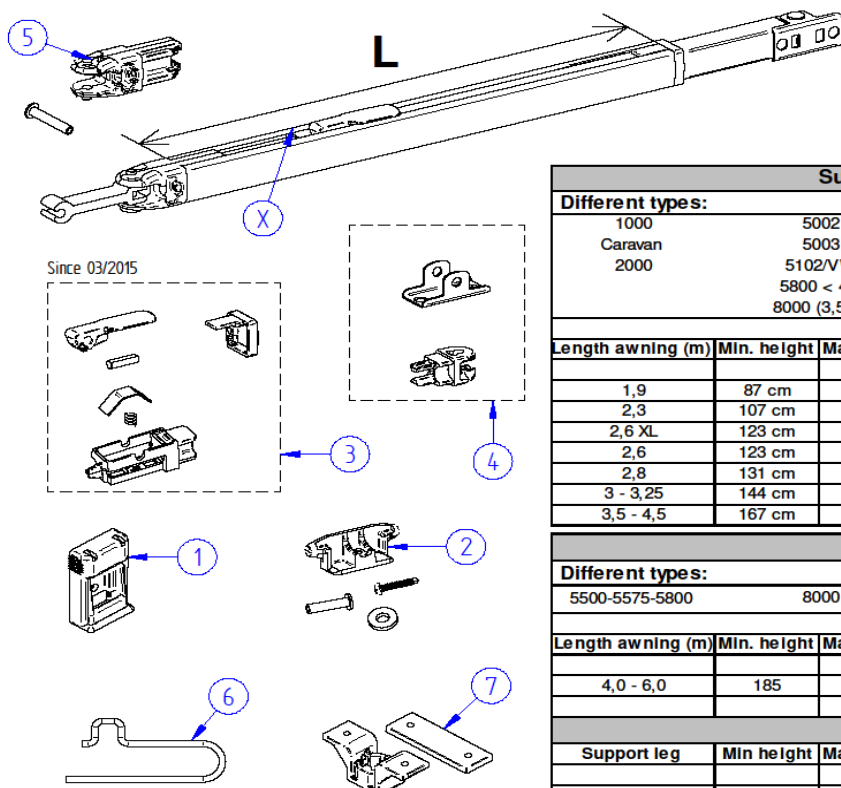

2023 SPARE PARTS LIST

Awning Common Parts

THULE
SWEDEN

STA600

THULE
SWEDEN

Support arm light >2009						
Different types:						
1000	5002	6002	OmniV10			
Caravan	5003	6002 Car & style	OmniV10 XL			
2000	5102/VW	6802 < 4m	OmniSol			
	5800 < 4m	6002 Hobby	600K			
	8000 (3,5m)	6200	600K-TL			
General rule						
Length awning (m)	Min. height	Max. height	L = outer profile	3 parts	2 parts	Move x
1,9	87 cm	177 cm	68 cm	X		1500601588
2,3	107 cm	217 cm	88 cm	X		1500601609
2,6 XL	123 cm	276 cm	103 cm	X		1500601960
2,6	123 cm	208 cm	103 cm		X	1500601610
2,8	131 cm	225 cm	111 cm		X	1500601961
3 - 3,25	144 cm	248 cm	123 cm		X	1500601611
3,5 - 4,5	167 cm	296 cm	147 cm		X	1500601612
Support arm heavy						
Different types:						
5500-5575-5800	8000	6502-6802-6900	6002 Jet	9200		
General rule						
Length awning (m)	Min. height	Max. height	L = outer profile	2 parts	Move x	
4,0 - 6,0	185	332	165 cm	X		1500601312
Caravan Style						
Support leg	Min height	Max. height	L = outer profile	3 parts	2 parts	Move x
2,3 - 2,6	103 cm	228 cm	84 cm	X		1500602182
3,0 - 4,5	140 cm	241 cm	119 cm		X	1500602183

THULE Omnistor General pieces 1

STA 600-03

Support legs of the TO 1200, T 3200, T 4200, TO 5200 and TO 6300 awnings are special executions and specified on the individual awning page

	ART.NR.	DESCRIPTION	RETAIL € (ex.VAT)
1	1500601212	PLASTIC BOTT.MOUNT.BRACKET 2PCS	18,90
	1500602390	BOTTOM MOUNTING BRACKET BLACK 2PC	18,90
2	1500601789	CENTRAL CLAMP SUPPORT LEG V2	4,40
3	1500601605	ADJ.BALANCER ASSY SUPPORT LEG V2 (2 PCS)	11,70
4	1500601604	FOOT + RIVET SUPPORT LEG V2 (2PCS)	16,70
5	1500601603	FEMALE HINGE SUPPORT LEG V2	13,90
6	1500602670	WIRE SPRING SUPPORT LEG V2 - 2PC	7,10
7	1500603485	CONNECTOR LEAD RAIL THIRD SUPPORT LEG	11,70
	1500601588	SUPPORT ARM V2 1.90M	88,50
	1500601609	SUPPORT ARM V2 2.30M	88,50
	1500601960	SUPPORT ARM V2 2.60M XL	88,50
	1500601611	SUPPORT ARM V2 3.00M	80,30
	1500601612	SUPPORT ARM V2 3.50-4.50M	80,30
	1500601312	SUPPORT ARM V2 LARGE	88,50
	1500602182	SUPPORT ARM CARAVAN STYLE 2,30/2,60 M	92,00
	1500602183	SUPPORT ARM CARAVAN STYLE 3,00/4,50M	92,00