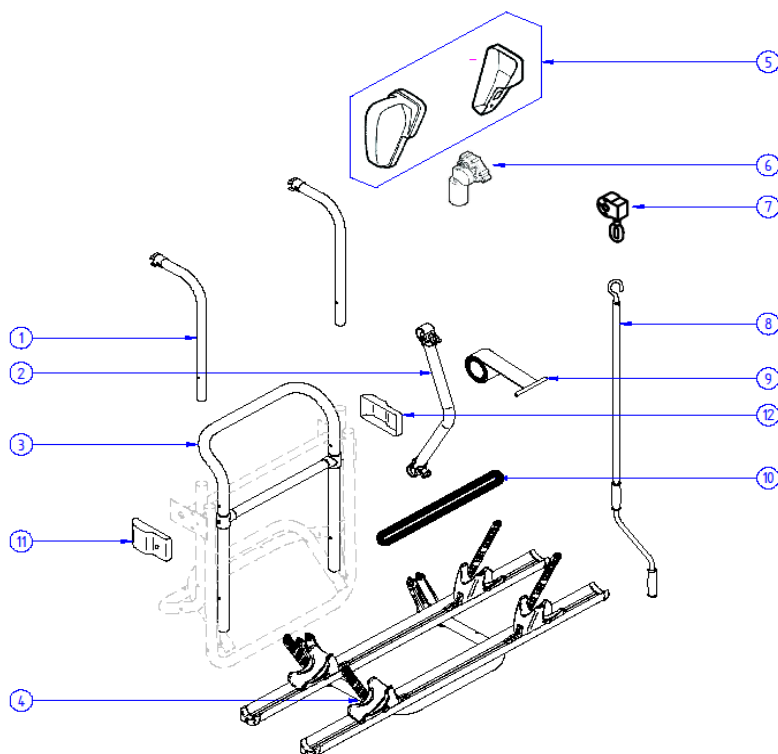

2023 SPARE PARTS LIST

Lift Manual - Lift 12V

THULE
SWEDEN

OBL708

THULE
SWEDEN

THULE Lift since 2010

OBL708-02

	ART.NR.	DESCRIPTION	RETAIL € (ex.VAT)
1	1500602372	LIFT ARM (1x), SINCE 2011	36,50
2	1500602048	LIFT TIE TUBE	84,70
3	1500602106	LIFT SUPPORTING FRAME 481MM, SINCE 2010	Not available
	1500602108	LIFT SUPPORTING FRAME 511MM	Not available
4	1500602373	LIFT PLATFORM COMPLETE, SINCE 2010	Not available
5	1500600505	LIFT 12V MOTOR COVER WHITE - 2PCS	Not available
	1500603110	LIFT V16 12V MOTOR COVER RH BLACK - 2PCS	115,70
6	1500600504	LIFT 12V MOTOR	291,90
7	1500601972	LIFT MANUAL GEAR	36,10
8	1500601973	LIFT MANUAL HAND CRANK	Not available
9	1500600467	LIFT STRAP - 2PCS	13,40
10	1500602000	LIFT RUBBER ELASTIC	3,60
11	1500600506	LIFT SIDEPLATE COVER WHITE LH - MANUAL & 12V	Not available
	1500603106	LIFT V16 SIDEPLATE COVER BLACK LH - MANUAL & 12V	46,70
12	1500601746	LIFT SIDEPLATE COVER WHITE RH - MANUAL	Not available
	1500603107	LIFT V16 SIDEPLATE COVER BLACK RH - MANUAL	50,90
13	1500600436	ANGLE SUPPORT RAIL LIFT	11,10