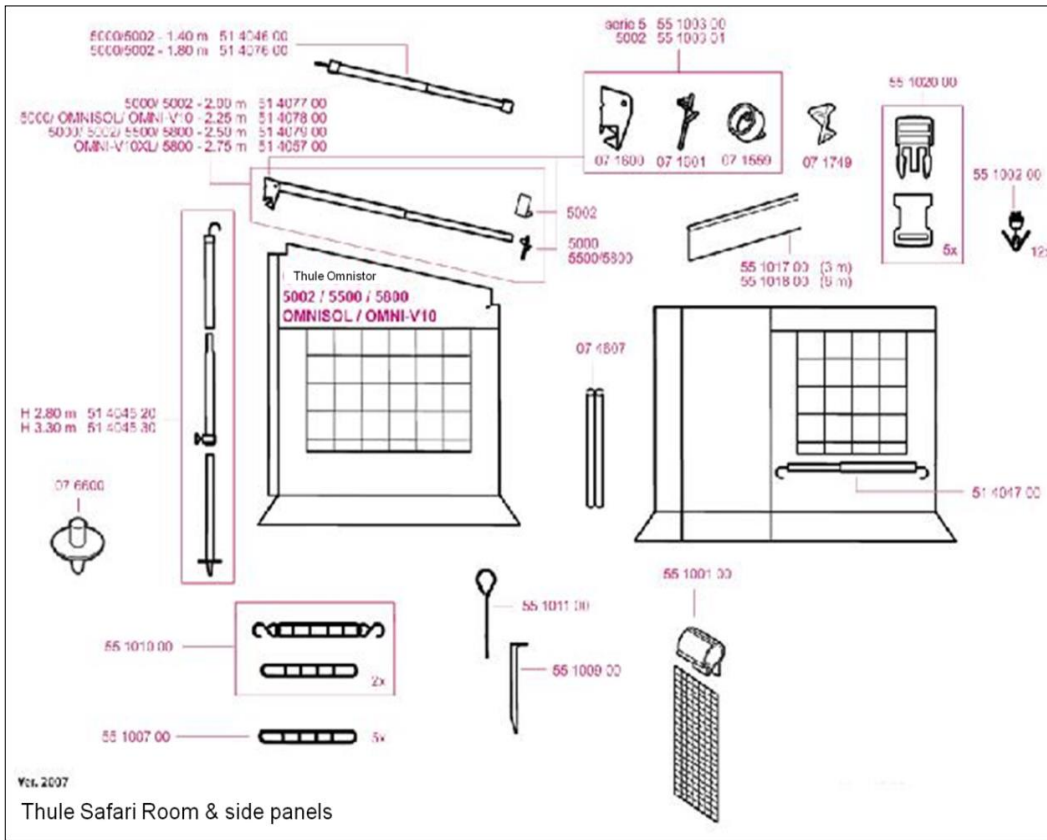

2023 SPARE PARTS LIST

Safari Room & RBS