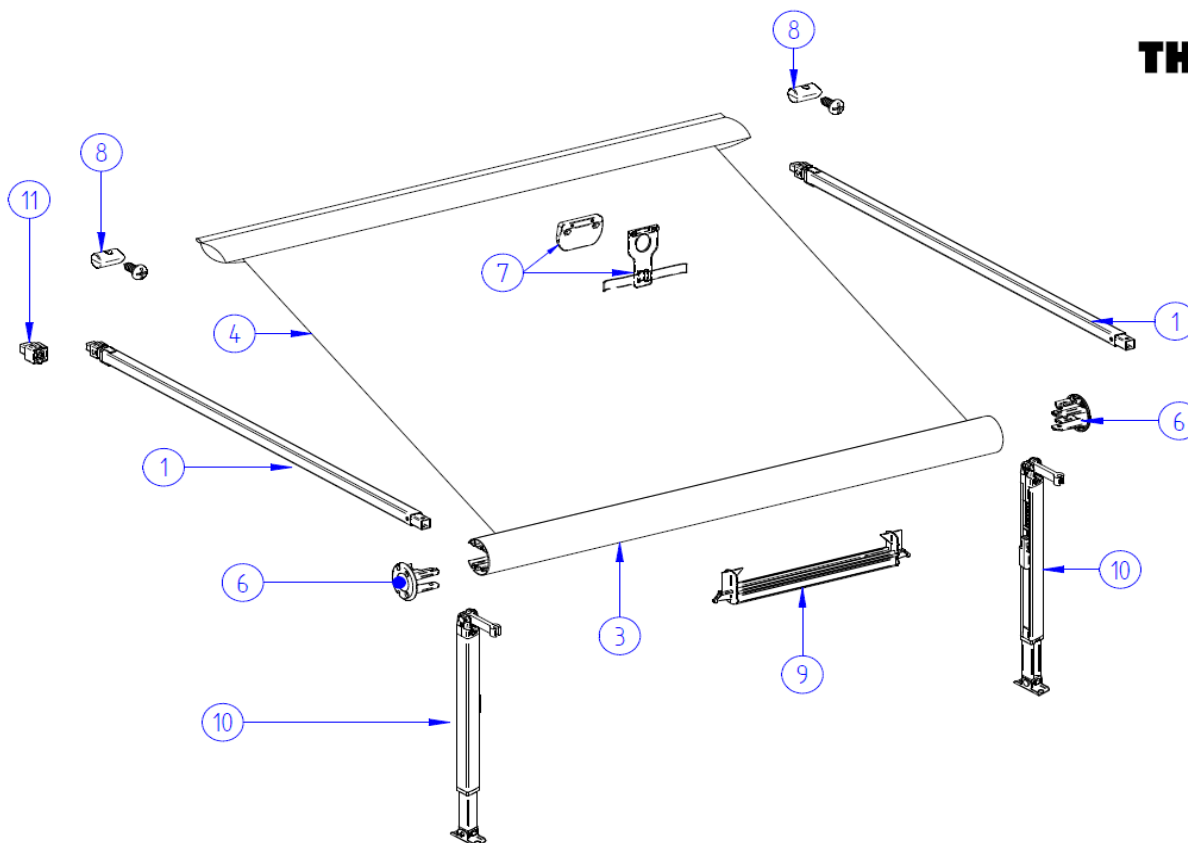

2023 SPARE PARTS LIST

Caravan Style

THULE
SWEDEN

3A602

THULE
SWEDEN

THULE Omnistor Caravan Style

3A 602-01

	ART.NR.	DESCRIPTION	RETAIL € (ex.VAT)
1	1500602184	RAFTER ARM ASSY 2,30/2.60 M	82,20
	1500602185	RAFTER ARM ASSY 3.00/4,50 M	82,20
3	1500601808	ROLLER TUBE CAR STYLE - 2,30M	Not available
	1500601737	ROLLER TUBE CAR STYLE 2.60M	Not available
	1500600046	ROLLER TUBE CAR STYLE 3.00M	Not available
	1500601809	ROLLER TUBE CAR STYLE - 3,50M	Not available
	1500601810	ROLLER TUBE CAR STYLE - 4,00M	Not available
	1500601470	ROLLER TUBE CAR STYLE 4.50M	Not available
5	308240	TENSION RFT 2.30M CAR STYLE	Not available
6	1500601173	L+R ENDCAP ROLL.TUBE CAR STYLE	23,50
7	1500601174	TENSION ARM GUARD CAR STYLE 2PCS	16,20
8	1500601177	CARAVAN RAIL BLOCKER SET	5,80
9	1500601193	COUNT.PCE R.TUBE CAR STYLE 2,30M / 3,00M	Not available
	1500601811	COUNT PCE R.TUBE CAR STYLE 2,60M	Not available
	1500601194	COUNT.PCE R.TUBE CAR STYLE 3.50M	Not available
	1500601195	COUNT.PCE R.TUBE CAR STYLE 4.00M	Not available
	1500601812	COUNT.PCE R.TUBE CAR STYLE 4,50M	Not available
10	1500602182	SUPPORT ARM 2,30/2,60 M	92,00
	1500602183	SUPPORT ARM 3,00/4,50M	92,00
11	1500602810	TOP CAP RAFTER CAR.STYLE - 2PC	10,90