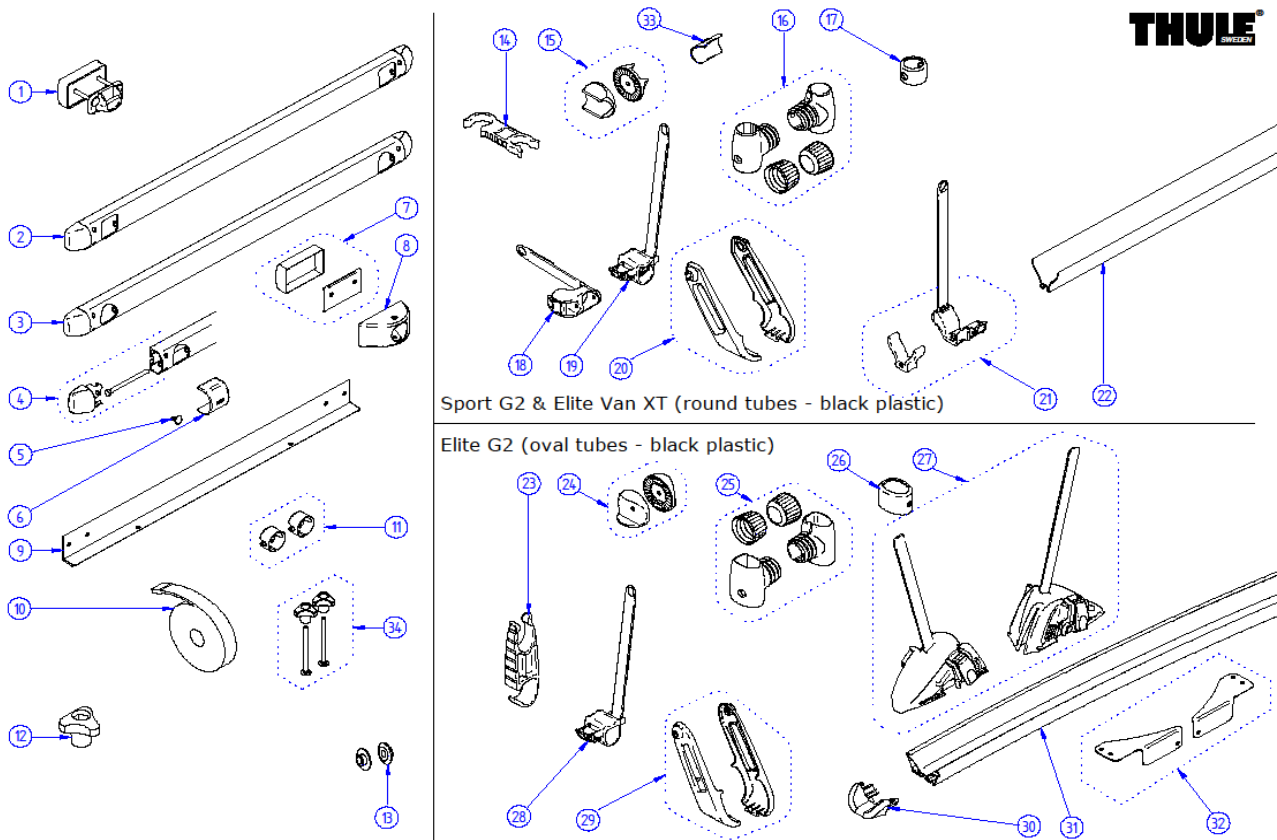

2023 SPARE PARTS LIST

Sport G2 & Elite G2 & Elite Van XT - Common Parts

THULE
SWEDEN

MH604

THULE Sport G2; Elite G2 & Elite Van XT - common parts

MH604-08

	ART.NR.	DESCRIPTION	RETAIL € (ex.VAT)
1	1500602383	G2 UPPER FIXATION KIT (2x)	17,40
2	309828	G2 TOP MOUNTING RAIL	see price list
3	306946	BOTTOM MOUNTING RAIL	see price list
	308954	BOTTOM MOUNTING RAIL BLIND	see price list
4	1500600549	SPORT/ELITE CAP MOUNTING PROFILE + BOLT (2x)	13,40
5	1500602750	MOUNTING RAIL SCREW NAIL (x100)	43,80
	1500603478	MOUNTING RAIL SCREW NAIL (X8)	5,10
6	307328	COVER MOUNTING RAIL (2pcs)	see price list
7	1500602360	LOWER FIXATION KIT INSIDE (2x)	11,10
8	1500602384	FOOT + FOOT COVER (2x)	26,70
9	1500601518	ANGLE SUPPORT RAIL DUCATO	16,20
10	1500602387	SAFETY STRAP 2,00M BLACK	9,70
11	1500602751	ANTI RATTLING BOTTOM MOUNTING RAIL (2x)	3,40
12	1500603527	KNOB WITH NUT BLACK - 2PC	7,60
13	1500602898	GLIDING BEARINGS FOR HINGES (100 PCS)	12,30
14	1500602385	G2 PLATFORM HOLDER 30/34	7,60
	1500602622	G2 PLATFORM HOLDER 34/34	7,60
15	1500602623	G2 SERRATED PIECE round (2x)	10,20
16	1500602624	G2 SPORT T-PIECE (2x)	10,60
17	1500602625	G2 CONNECTION PIECE DIA. 34/30 (2x)	2,10
18	1500602626	PLATFORM LOCK VERTICAL (2x)	10,20
19	1500602627	PLATFORM LOCK (1L+1R)	9,90
20	1500602620	SPORT G2 HINGE COVERS BLACK 20° (1L+1R)	5,60
	1500602628	SPORT G2 HINGE COVERS BLACK 40° (1L+1R)	5,60
21	1500602629	SPORT G2 ENDCAP + WHEEL STRAPS FOR V-RAIL (2x)	19,50
22	1500602388	V-RAIL PROFILE	30,70
23	1500602400	PLATFORM HOLDER (2x)	15,10
24	1500602630	G2 SERRATED PIECES oval (1+1)	12,30
25	1500602631	G2 OVAL T-PIECES (1L+1R)	10,90
26	1500602632	G2 CONNECTION PIECE OVAL 42/48 (2x)	5,60