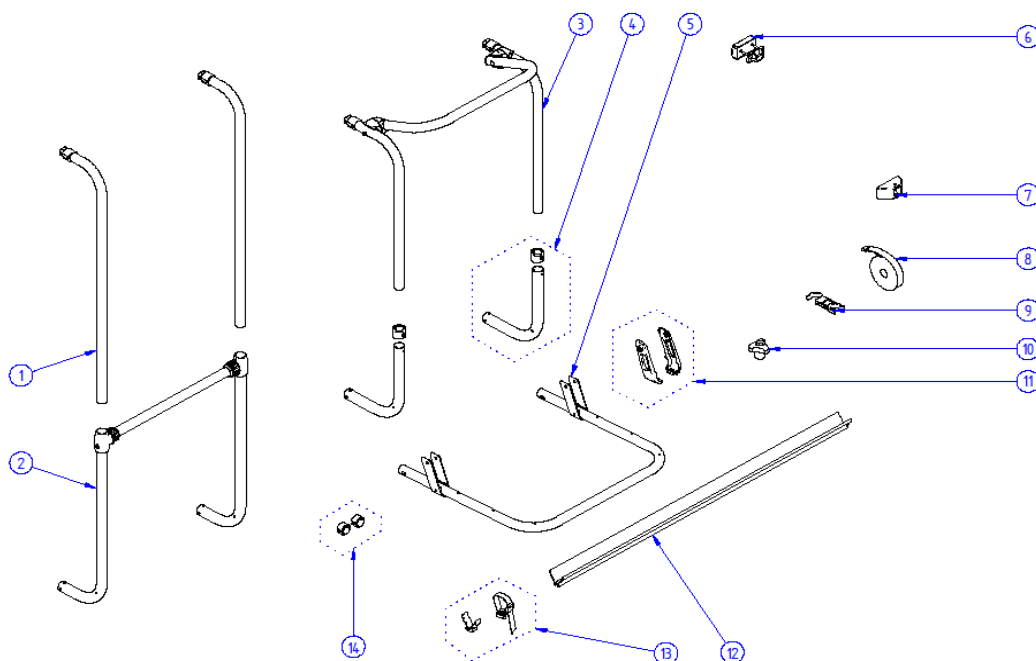

2023 SPARE PARTS LIST

Sport G2 LV - Sport G2 SH - Sport G2 W150/Hobby

THULE
SWEDEN

SP608

THULE
SWEDEN

THULE Sport G2 LV / Sport G2 SV / Sport G2 W150/Hobby

SP608-00

	ART.NR.	DESCRIPTION	RETAIL € (ex.VAT)
1	1500602378	SPORT G2 LV ARM (1x)	42,80
2	1500602379	SPORT G2 LV BODY + CROSSBAR + T-PIECES	67,30
3	1500602641	SPORT G2 PLATFORM WITHOUT RAILS	94,40
4	1500602381	SPORT G2 SV ARMS + CROSSBAR	78,70
5	1500602382	SPORT G2 SV BODY + CONNECTION PIECE (1x)	30,00
6	1500602642	SPORT G2 W150/HOBBY ARMS + RAIL	60,50

2023 SPARE PARTS LIST
Sport G2 Tour - Sport G2 Universal

THULE
SWEDEN

SP609

THULE
SWEDEN

THULE Sport G2 tour / Sport G2 Universal

SP609-00

	ART.NR.	DESCRIPTION	RETAIL € (ex.VAT)
1	1500602649	SPORT G2 TOUR ARM (1x)	32,80
2	1500602650	SPORT G2 TOUR BODY	91,00
3	1500602641	SPORT G2 PLATFORM WITHOUT RAILS	94,40
4	1500602682	SPORT G2 UNIVERSAL FIXATION SET	58,20
5	1500602651	SPORT G2 UNIVERSAL BODY	177,40
6	1500602652	SPORT G2 UNIVERSAL PLATFORM COMPLETE	129,50

2023 SPARE PARTS LIST

Essential Common Parts - Essential LV - Essential SV

THULE
SWEDEN

ES600

THULE
SWEDEN

THULE Essential LV - Essential SV

ES600-03

	ART.NR.	DESCRIPTION	RETAIL € (ex.VAT)
1	1500602378	SPORT G2 LV ARM (1x)	42,80
2	1500602379	SPORT G2 LV CROSSBAR + T-PIECES + BODY	67,30
3	1500602381	SPORT G2 SV ARMS+CROSSBAR	78,70
4	1500602382	SPORT G2 SV BODY + CONNECTION PIECE (1x)	30,00
5	1500602380	ESSENTIAL PLATFORM WITHOUT RAILS	94,40
6	1500602383	G2 UPPER FIXATION KIT (2x)	17,40
7	1500602384	FOOT + FOOT COVER (2x)	26,70
8	1500602387	SAFETY STRAP 2,00M BLACK	9,70
9	1500602385	G2 PLATFORM HOLDER 30/34	7,60
10	1500602386	KNOB WITH NUT BLACK H18mm (2x)	Not available
	1500602020	KNOB WITH NUT BLACK H28mm	Not available
11	1500602620	SPORT G2 HINGE COVERS BLACK 20° (1L+1R)	5,60
12	1500602388	V-RAIL PROFILE	30,70
13	1500602389	ESSENTIAL ENDCAP + WHEEL STRAPS FOR V-RAIL (2x)	16,20
14	1500602751	ANTI RATTLING BOTTOM MOUNTING RAIL (2x)	3,40