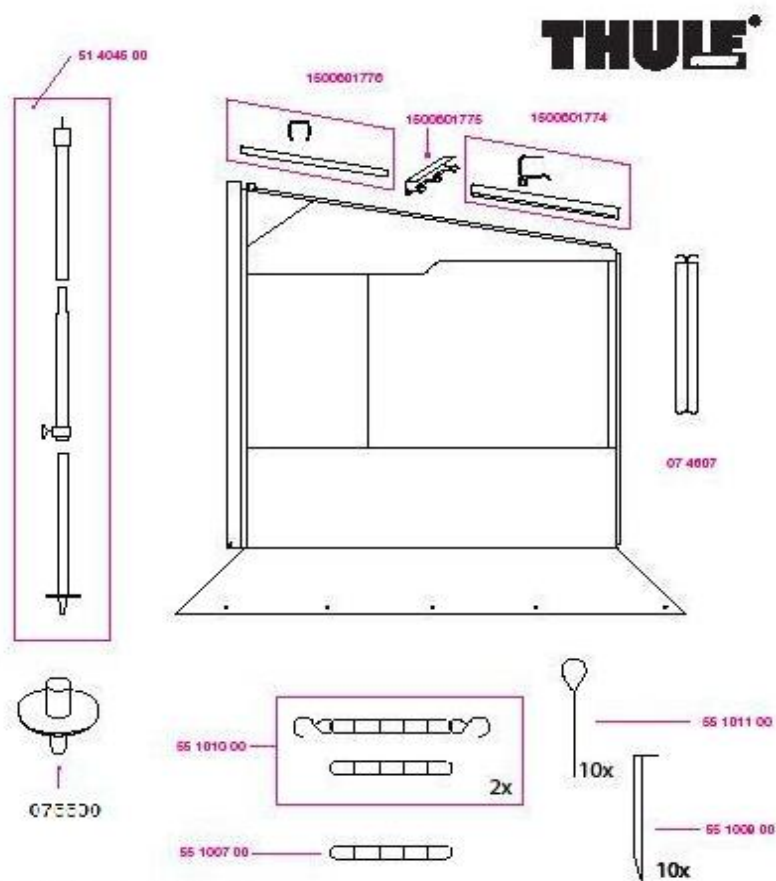

2023 SPARE PARTS LIST

Safari Room & RBS

2023 SPARE PARTS LIST

Safari Room & RBS

	ART.NR.	DESCRIPTION	RETAIL € (ex.VAT)
71211	1500602024	CON.PLATE TENSION RAFTER 2000	Not available
71559	1500602025	CON.TEN.RAFTER - L.RAIL 5002/6502	2,10
71600	1500602026	CON.TEN.RAFTER - HOUSING 5002	Not available
71601	1500602027	CON.TEN.RAFTER - L.RAIL 5000/5500	Not available
71749	1500602028	CON.TEN.RAFTER - L.RAIL OMNI-V10	Not available
74607	1500602029	CONNECTING PROF.PANEL - 1,00M	6,30
76600	1500602030	GROUND PIN MAST SAFARI ROOM	2,50
51404500	1500600116	MAST 2.80M WITH PIN SAFARI ROOM	Not available
51404510	1500601537	MAST 3.30M WITH PIN SAFARI ROOM	52,50
51404520	1500600117	MAST 2.80M WITH HOOK SAFARI ROOM	Not available
51404530	1500600118	MAST 3.30M WITH HOOK SAFARI ROOM	Not available
51404600	1500601403	TENSION RAFTER 4000/5000	Not available
51404700	1500600119	WINDOW TUBE ASSY SAFARI ROOM	22,50
51405700	308234	TENSION RFT 2.75M UNIVERSAL	Not available
51405762	308235	TENSION RFT 2.75M SERIE 6	Not available
51405800	308236	TENSION RFT 2.15M FOR 2000	Not available
51405900	308237	TENSION RFT 2.00M FOR 2000	Not available
51405910	1500602031	TENSION RAFTER 2000 - 1,30M	Not available
51406813	308238	TENSION RFT 2.00M CARAVAN	Not available
51406840	308239	TENSION RFT CARAVAN STYLE	Not available
51406913	308240	TENSION RFT 2.30M CARAVAN	Not available
51407600	308241	TENSION RFT 1.80M UNIVERSAL	Not available
51407700	308242	TENSION RFT 2.00M UNIVERSAL	Not available
51407762	308243	TENSION RFT 2.00M SERIE 6	Not available
51407800	308244	TENSION RFT 2.25M UNIVERSAL	Not available
51407900	308245	TENSION RFT 2.50M UNIVERSAL	Not available
51407962	308246	TENSION RFT 2.50M SERIE 6	Not available
51407990	1500602032	TENSION RAFTER 9000 - 2,50M	Not available
51410500	308234	TENS RFT RB/SB/ 2.75M 8000	Not available
	1500602764	TENS RFT RB/SB/ 3,00M 9200	Not available
55100000	1500601158	CON.PCE TENSION RAFTER 6002	5,80
55100001	1500601159	CONNECTION PIECE TR 6502/6900	Not available
55100100	1500601160	NYLON TENTCLIP (6) SAFARI ROOM	11,90
55100200	1500601161	WINDOW HOLDER (12) SAFARI ROOM	11,10
55100300	1500601162	CONNECTION PCS TR 5000 SAFARI ROOM	Not available
55100301	1500601163	CONNECTION PCS TR 5002 SAFARI ROOM	8,10
55100400	1500601163	CONNECTION PCS TR 5500/OS SAFARI SR	8,10
55100700	1500601167	LADDER RUBBERRING 20CM-5PCS SR	13,90
55100900	1500601169	TENTPEG HALFRound-10PCS SR	11,60
55101000	1500601170	MULTI POS. ELAST.+S-HOOK 4PCS	16,20
55101100	1500601171	GROUND SHEETPEG - 10 PCS	7,60
55101200	1500601172	AWNING BRACKET 2 PCS	Not available
55101700	1500601175	DRAP ROPE 3.00M	32,30
55101800	1500601176	DRAP ROPE 6.00M	58,00
55102000	1500601178	BUCKLE 16MM WHITE (5 PIECES)	Not available
55103200	1500601399	CONNECTION PCS TENSION RAFTER RB/SB 8000	9,10