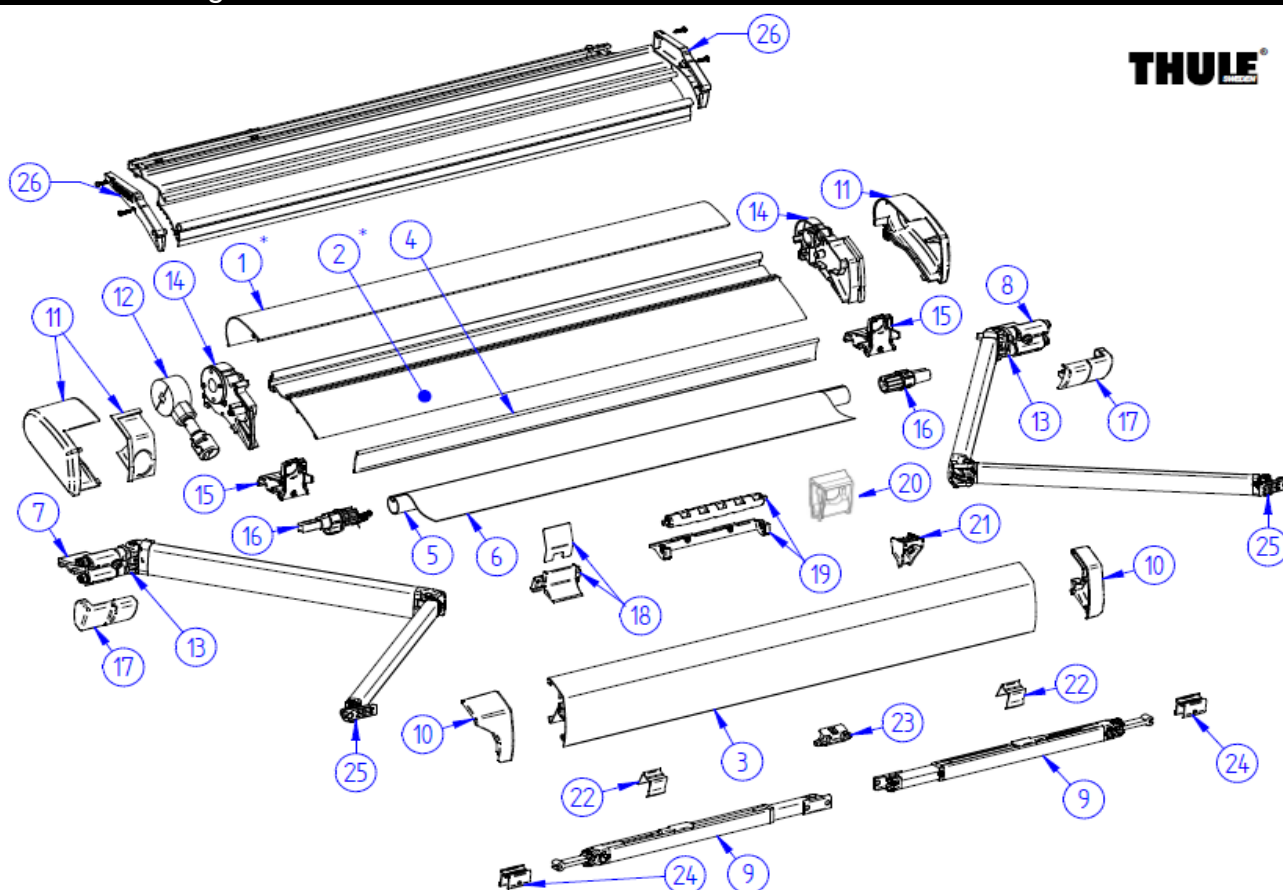

2023 SPARE PARTS LIST

6200 Eriba Touring

THULE
SWEDEN

6VA606

THULE

THULE Omnistor 6200 - Eriba Touring

6VA606-00

	ART.NR.	DESCRIPTION	RETAIL € (ex.VAT)
1	1500603158	COVER HOUSING 6200 2,80M WHITE V2	142,10
	1500602834	COVER HOUSING 6200 3,25M WHITE V2	165,30
2	1500603159	BACK HOUSING 6200 2,80M V2	184,20
	1500602853	BACK HOUSING 6200 3,25M V2	211,00
3	1500603160	LEAD RAIL 6200 2,80M WHITE	173,50
	1500602531	LEAD RAIL 6200 3,25M WHITE	202,80
4	1500603161	SUPPORT ROLLER TUBE 6200 2,80M	23,50
	1500602549	SUPPORT ROLLER TUBE 6200 3,25M	26,50
5	1500603162	ROLLER TUBE D=30 / 6200 2,80M	66,60
	1500602556	ROLLER TUBE D=30 / 6200 3,25M	75,50
6	1500603163	FABRIC 2,80M 6200 31	Not available
	1500602574	FABRIC 3,25M 6200 31	314,50
7	1500602596	L.H. SPRING ARM 6200 2,60/2,80M	181,30
	1500602597	L.H. SPRING ARM 6200 3,0/4,5M	188,90
8	1500602598	R.H. SPRING ARM 6200 2,60M/2,80M	181,30
	1500602599	R.H. SPRING ARM 6200 3,0/4,5M	188,90
9	1500601960	SUPPORT ARM V2 2.60M XL	88,50
	1500601611	SUPPORT ARM V2 3.00-3,25M	80,30
10	1500602600	LH+RH ENDCAP LEADRAIL 6200 WHITE	15,10
11	1500602603	LH+RH ENDCAP MAINHOUSING 6200 WHITE	20,90
12	1500602606	GEAR ASSY+COUPL.FUNN 6200	55,20
13	1500602811	ROTATION PLATE 4900 / 6200	25,50
14	1500602607	LH+RH ENDPLATE ASSY 6200 WHITE	29,50
15	1500602610	HOUSING CON.PCE TENSION RAFTER 6200	9,10
16	1500602611	LH+RH ENDCAP ROLLER TUBE 6200	14,40
17	1500602612	LH+RH COVER SUPPORT SPRING ARM 6200	11,10
18	1500602613	SPRING & SUPPORT 6200	11,90
19	1500602614	CENTER SUPPORT ROLLER TUBE 6200	29,50
20	1500603112	POSIT. BLOCK + TENS. RAFTER HOUSING 6200 1+1PC	10,90
21	1500602616	INSERT LEAD RAIL 6200 2PC	9,10