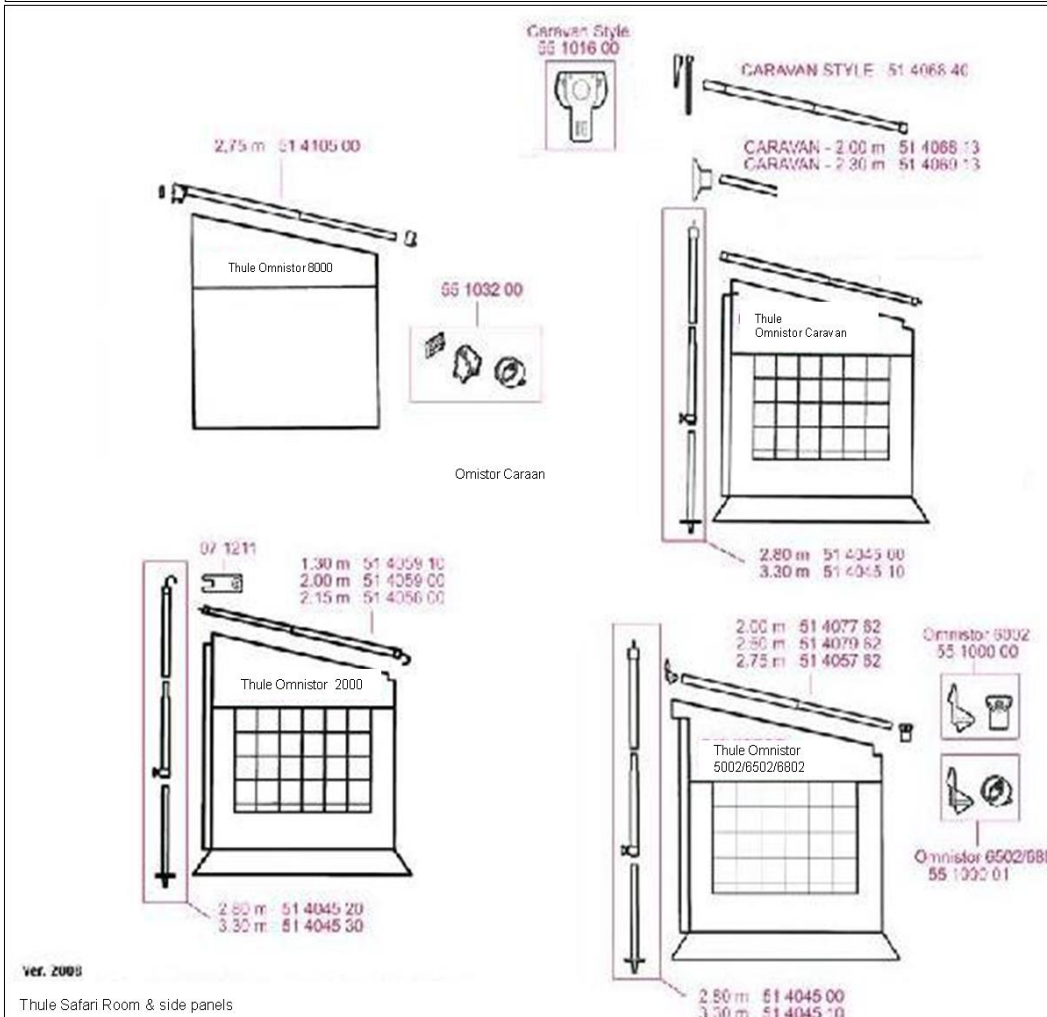

2023 SPARE PARTS LIST

Safari Room & RBS