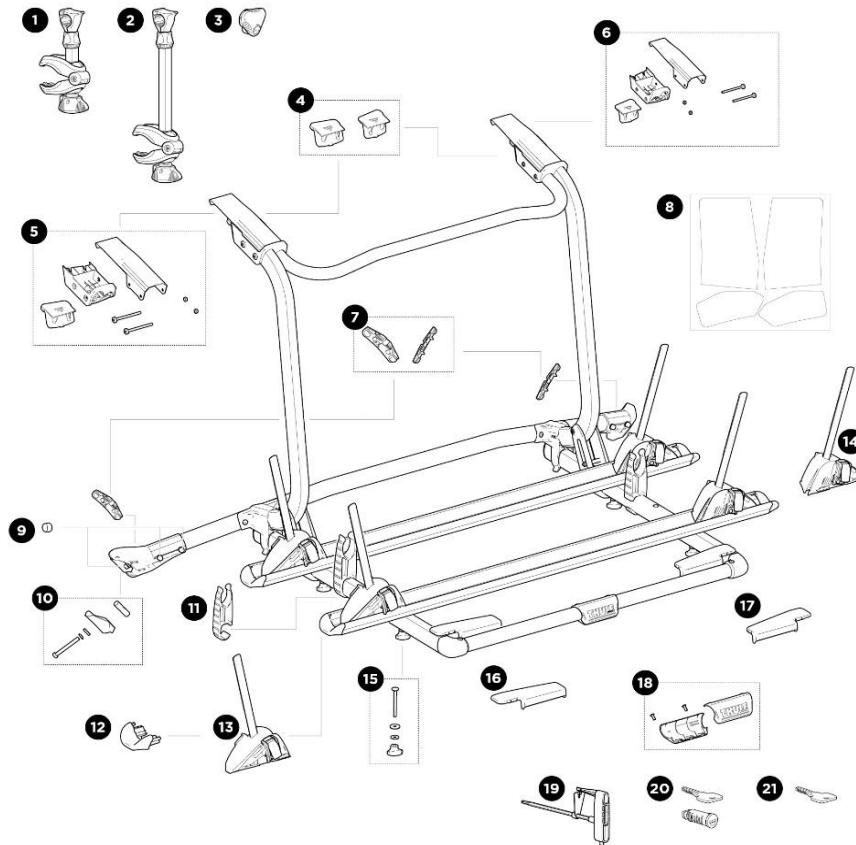

2023 SPARE PARTS LIST

WanderWay 2

	ART.NR.	DESCRIPTION	RETAIL € (ex.VAT)
1	1500052415	BIKE ARM SHORT 122MM WITHOUT LOCK	On request
2	1500052973	BIKE ARM 482MM 30 TORQUE KNOB	On request
3	1500052738	BIKE ARM ACUTIGHT KNOB WITHOUT LOCK	On request
4	1500054291	FOOT PADS UPPER	On request
5	1500054296	UPPER FOOT COMPLETE LEFT	On request
6	1500054297	UPPER FOOT COMPLETE RIGHT	On request
7	1500054290	FOOT PADS LOWER	On request
8	1500054293	PLASTIC FOIL	On request
9	1500054311	CAP SOCKET SCREW	On request
10	1500054295	LOWER BRACKET	On request
11	1500054301	TILT LOCK	On request
12	1500054294	END CAP	On request
13	1500054300	WHEEL HOLDER COMPLETE LEFT	On request
14	1500054299	WHEEL HOLDER COMPLETE RIGHT	On request
15	1500054298	WING KNOB WITH FASTENERS	On request
16	1500054302	COVER PLATFORM LEFT	On request
17	1500054303	COVER PLATFORM RIGHT	On request
18	1500054304	LOGOTYPE	On request
19	1500054292	TORQUE KEY 6Nm	On request