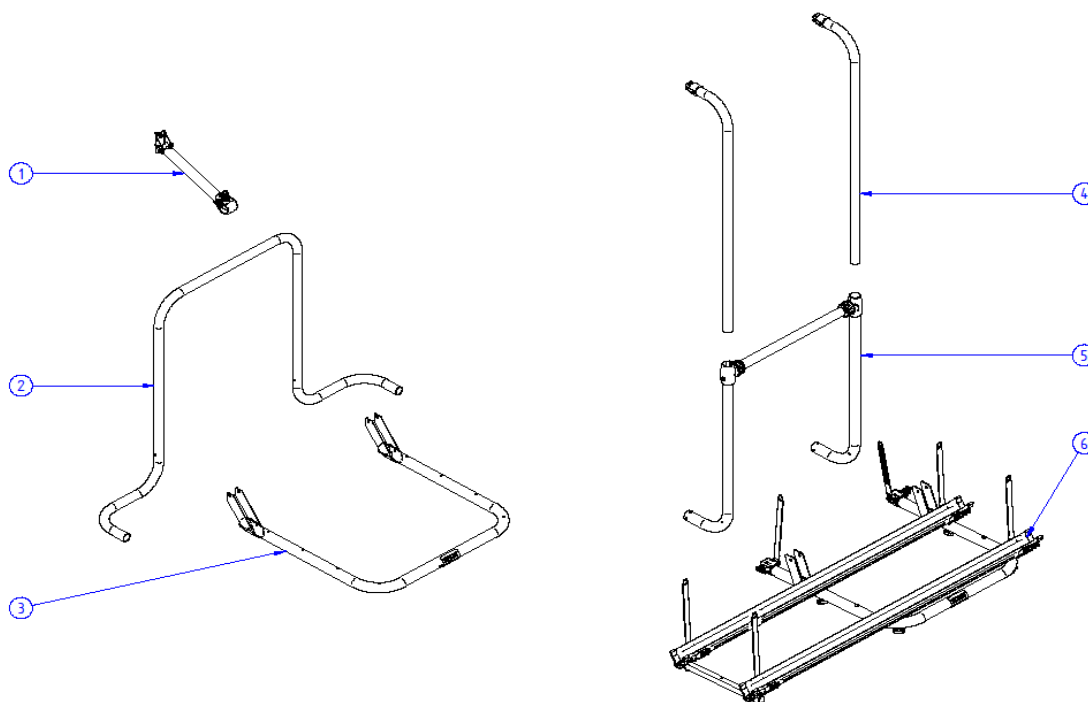

2023 SPARE PARTS LIST
Sport G2 Garage - Sport G2 2-doors

THULE
SWEDEN

SP610

THULE
SWEDEN

THULE Sport G2 garage / Sport G2 2 doors

SP610-00

	ART.NR.	DESCRIPTION	RETAIL € (ex.VAT)
1	1500602653	SPORT G2 GARAGE WALL FIXATION	18,60
2	1500602654	SPORT G2 GARAGE BODY	65,80
3	1500602655	SPORT G2 GARAGE PLATFORM WITHOUT RAILS	109,10
4	1500602378	SPORT G2 LV ARM (1x)	42,80
5	1500602656	SPORT G2 2 DOORS BODY	65,60
6	1500602657	SPORT G2 2 DOORS PLATFORM COMPLETE	126,80