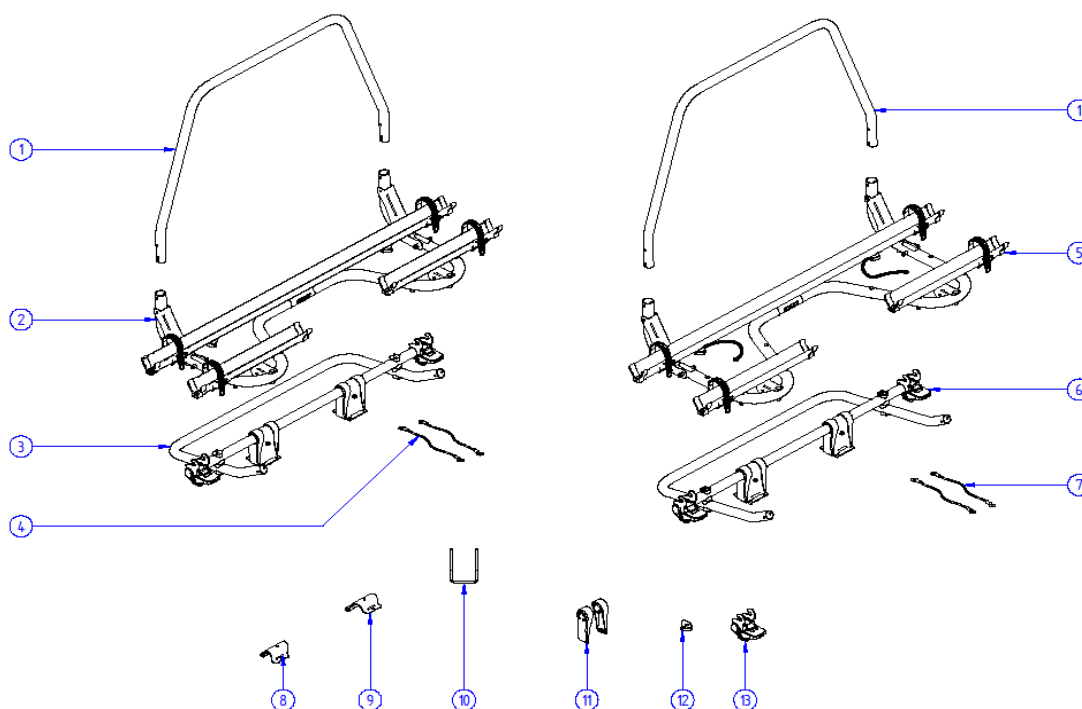

2023 SPARE PARTS LIST

Caravan Superb - Caravan Superb SV

THULE
SWEDEN

SP624

THULE
SWEDEN

THULE Caravan Superb / Superb SV

SP624-00

ART.NR.	DESCRIPTION	RETAIL € (ex.VAT)
Caravan Superb SV		
1	1500602768 CARAVAN SMART / SUPERB SUPPORT BAR	44,60
2	1500602808 CARAVAN SUPERB SV PLATFORM COMPLETE	274,20
	1500602987 CARAVAN SUPERB SV 2016 PLATFORM COMPLETE	274,20
3	1500602770 CARAVAN SUPERB SV BASE	189,20
	1500602988 CARAVAN SUPERB SV 2016 BASE	191,90
4	1500603487 CARAVAN SUPERB SV TILT STOP CORD - 450MM (2x)	19,80
11	1500602899 CARAVAN SMART/ SUPERB FOOT COVER (2X)	5,60
12	1500602960 CARAVAN SMART/SUPERB FIXATION TILT STOP (2x)	5,30
13	1500602864 CARAVAN SMART / SUPERB PLATFORM LOCK SET V2	103,60
Caravan Superb		
1	1500602768 CARAVAN SMART / SUPERB SUPPORT BAR	44,60
5	1500602771 CARAVAN SUPERB PLATFORM COMPLETE	274,20
6	1500602772 CARAVAN SUPERB BASE	190,70
7	1500603488 CARAVAN SUPERB TILT STOP CORD - 550MM (2x)	21,20
11	1500602899 CARAVAN SMART/ SUPERB FOOT COVER (2X)	5,60
12	1500602960 CARAVAN SMART/SUPERB FIXATION TILT STOP (2x)	5,30
13	1500602864 CARAVAN SMART / SUPERB PLATFORM LOCK SET V2	103,60
Common parts for all A-frames		
8	1500602774 FIXATION PLATE D30 RH BLACK	7,60
9	1500602773 FIXATION PLATE D30 LH BLACK	7,60
10	1500601980 U-BOLT M6 x 135/78/135 (1x)	4,80
	308140 U-BOLT M6 x 160/78/160 (4x) (sold per 5 sets)	see price list