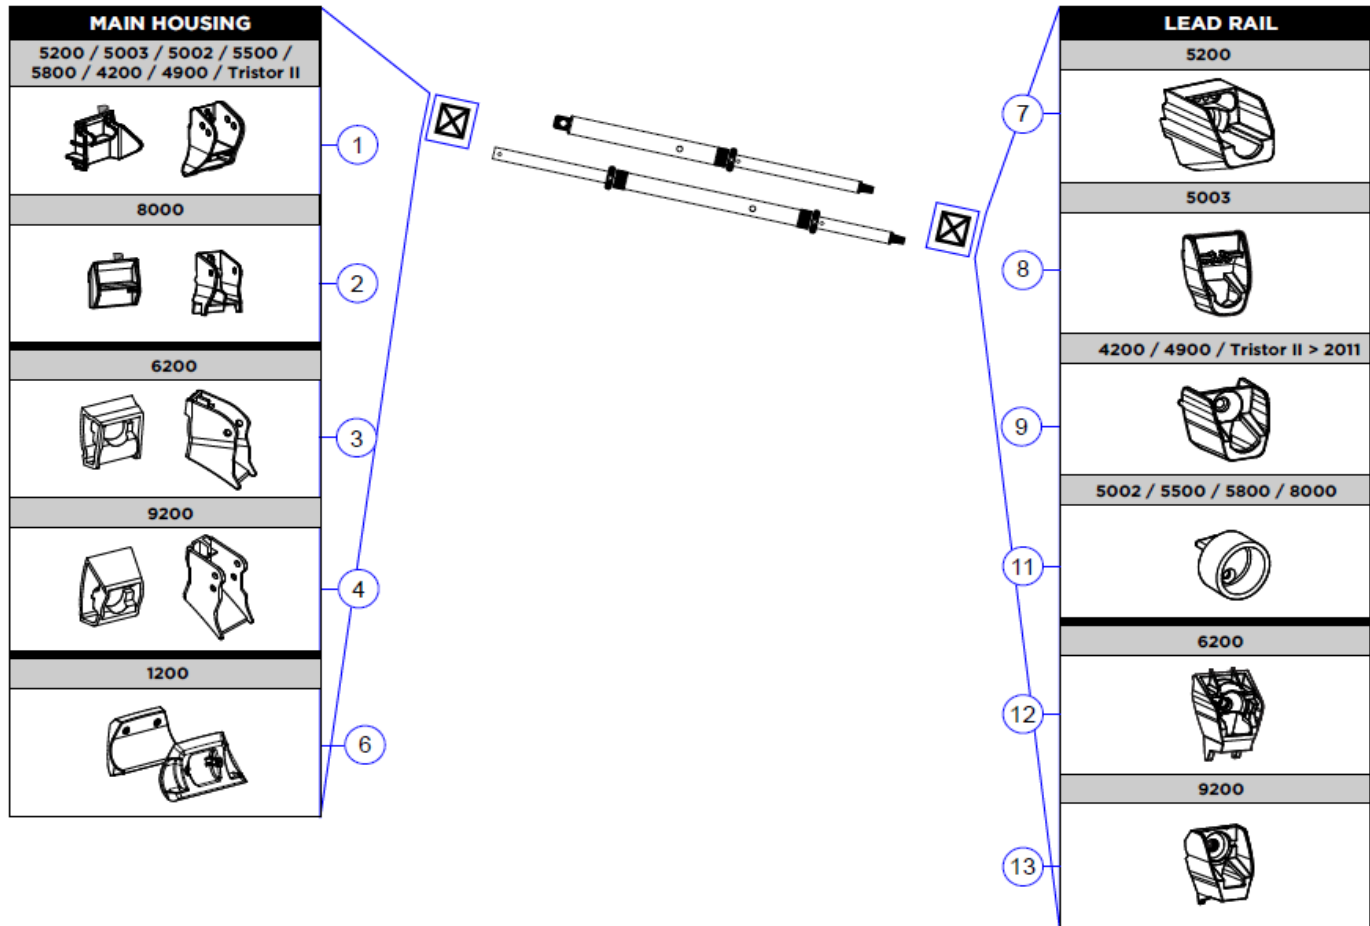

2023 SPARE PARTS LIST

Tension Rafter G2

THULE
SWEDEN

TR602

THULE

THULE Tension Rafter G2

TR602-01

	ART.NR.	DESCRIPTION	RETAIL € (ex.VAT)
1	1500601682	POSIT. PIECE + TR HOLDER 5003 - 1+1PC	6,30
2	1500601188	POSIT. BLOCK + TENS. RAFTER HOUSING 8000 1+1PC	5,30
3	1500603112	POSIT. BLOCK + TENS. RAFTER HOUSING 6200 1+1PC	10,90
4	1500603113	POSIT. BLOCK + TENS. RAFTER HOUSING 9200 1+1PC	13,90
6	1500602936	TENSION ARM GUARD TO1200 - 2PCS	17,40
7	1500603076	INSERT LEAD RAIL 5200 - 2PCS	9,10
8	1500601606	INSERT LEAD RAIL 5003 - 2PCS	4,80
9	1500602156	INSERT LR 4200/4900	6,70
11	1500603101	CON.TEN.RAFTER - L.RAIL 5002/8000 - 2PCS	8,10
12	1500602616	INSERT LEAD RAIL 6200 - 2PCS	9,10
13	1500602447	INSERT LEAD RAIL 9200 - 2PCS	9,10