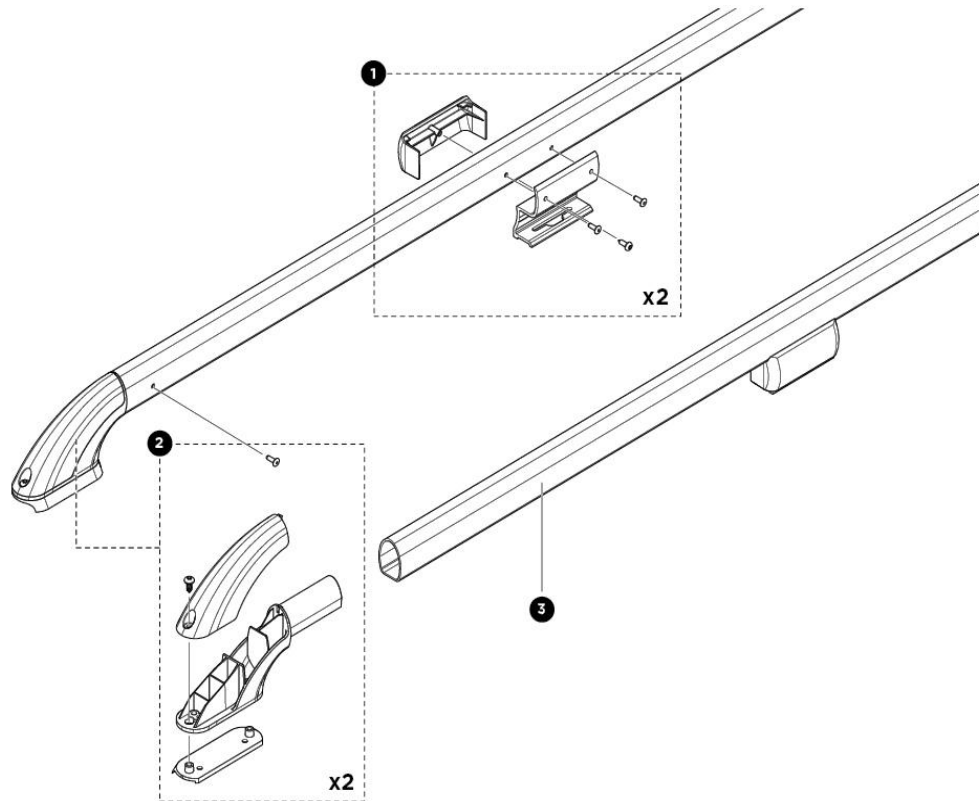

2023 SPARE PARTS LIST
Roof Racks

THULE
SWEDEN

14RRA0001

Thule Roof Rack (RRA)
OS_14RRA0001-00_Thule-Roof-Racks_SP-List

THULE
09/01/2023

	ART.NR.	DESCRIPTION	RETAIL € (ex.VAT)
1	1500600522	SUPPORT ROOF RACK ASSY WHITE	31,50
	1500600524	SUPPORT ROOF RACK ASSY GREY	31,50
2	1500600521	ENDCAP ROOF RACK ASSY WHITE	35,60
	1500600523	ENDCAP ROOF RACK ASSY GREY	35,60
3	1500601759	OVAL TUBE L=3.0M WHITE	51,20
	1500601782	OVAL TUBE L=3.0M ANO	51,20