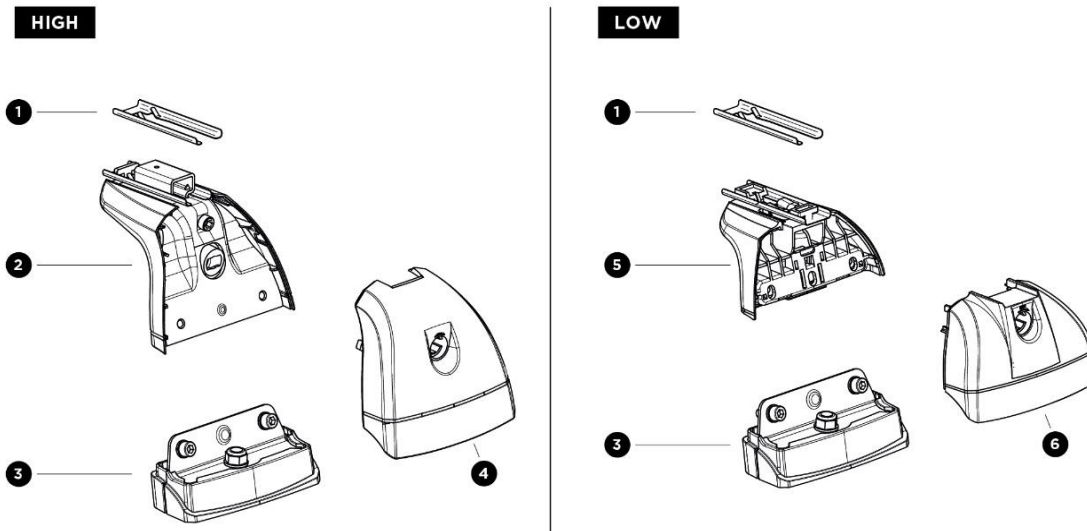

2023 SPARE PARTS LIST

Probar Flex

THULE
SWEDEN

0COS0001

Thule Probar Flex (COS)
OS_10COS0001-00_Thule-Probar-Flex_SP-List

THULE
23/12/2022

	ART.NR.	DESCRIPTION	RETAIL € (ex.VAT)
1	1500603179	REINFORCEMENT FORK (4 PCS)	29,30
2	1500603180	FOOT FIXPOINT 751 HIGH WITH FORK (1 PCS)	27,80
3	1500603181	FOOT PAD WITH FASTNERS LOW/HIGH (1 PCS)	13,90
4	1500050004	OUTER COVER FIXPOINT 751 HIGH (1 PCS)	12,00
5	1500603182	FOOT FIXPOINT 753 LOW WITH FORK (1 PCS)	24,00
6	1500050090	OUTER COVER FIXPOINT 753 LOW (1 PCS)	10,20