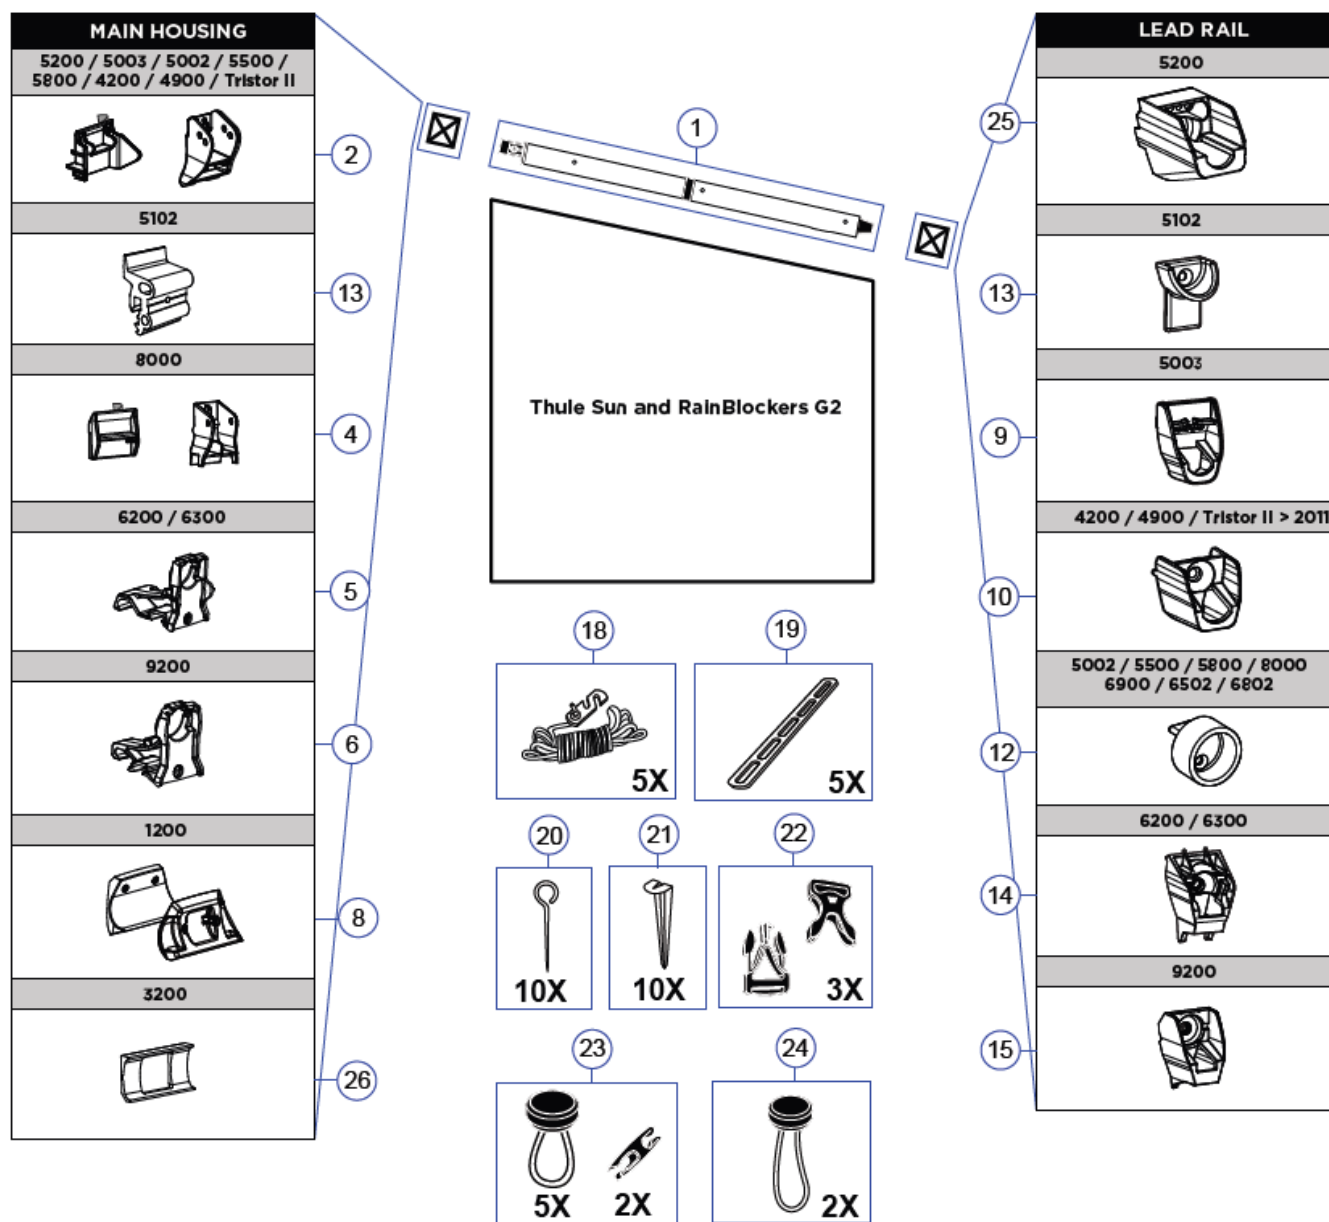

2023 SPARE PARTS LIST

Blocker G2

THULE
SWEDEN

PNL600

THULE

THULE Smart Panels

PNL600-08

	ART.NR.	DESCRIPTION	RETAIL € (ex.VAT)
1	1500603119	TENSION RAFTER BLOCKER G2 2M00	90,80
	1500602962	TENSION RAFTER BLOCKER G2 2M50	103,60
	1500602963	TENSION RAFTER BLOCKER G2 2M50 TO 1200	103,60
	1500603475	TENSION RAFTER BLOCKER G2 2M50 T 3200	89,70
	1500602964	TENSION RAFTER BLOCKER G2 2M75	123,20
	1500602965	TENSION RAFTER BLOCKER G2 3M00	126,60
2	1500601682	POSIT. PIECE + TR HOLDER	6,30
4	1500601188	POSITIONING BLOCK + TENSION RAFTER HOUSING 8000	5,30
5	1500602610	HOUSING CON.PCE TENSION RAFTER 6200	9,10
6	1500602498	HOUSING CON.PCE TENSION RAFTER 9200	9,10
8	1500602936	TENSION ARM GUARD TO1200 - 2PCS	17,40
9	1500601606	INSERT LEAD RAIL 5003 - 2PCS	4,80
10	1500602156	INSERT LR 4200/4900	6,70
12	1500603101	CON.TEN.RAFTER - L.RAIL 5002/8000 2PC	8,10
13	1500603376	CON.PCS TENSION RAFTER 5102	31,90