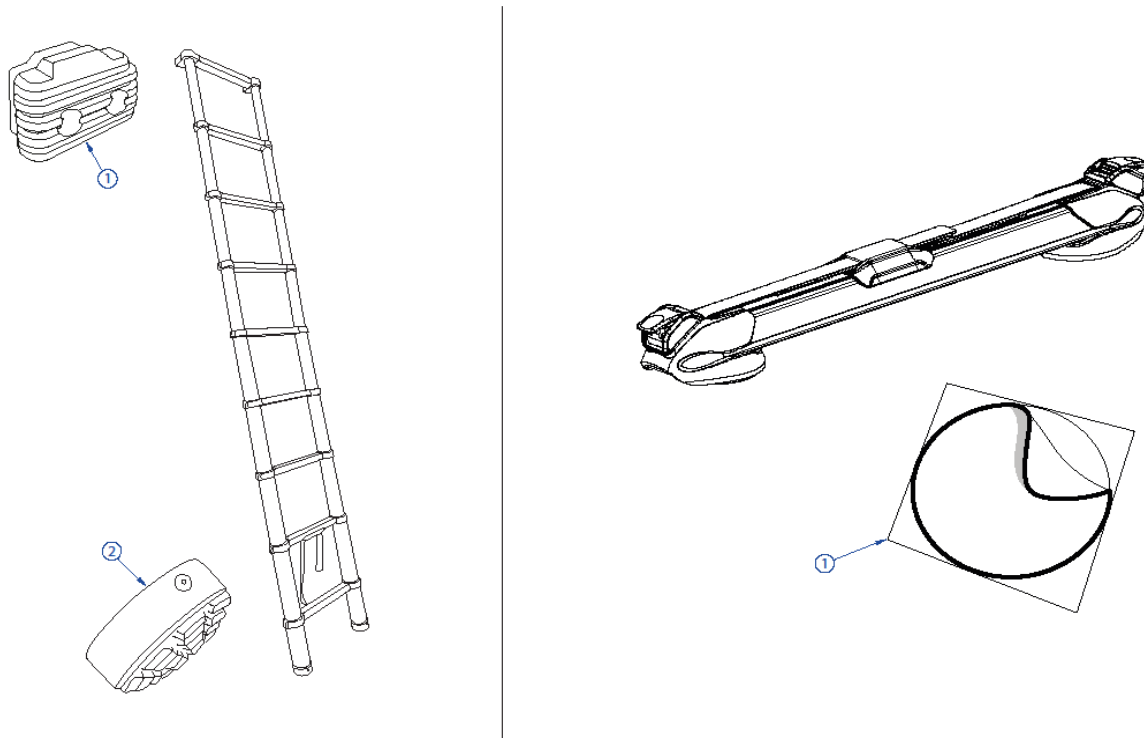

2023 SPARE PARTS LIST

Telescopic Ladder & Ladder Fixation Kit

THULE
SWEDEN

LD611

THULE
SWEDEN

THULE Ladder Fixation Kit

LD611-01

	ART.NR.	DESCRIPTION	RETAIL € (ex.VAT)
Telescopic ladder			
1	1500603529	TELESCOPIC LADDER FEET - 2PCS	8,80
2	1500603530	TELESCOPIC LADDER BUMPER - 2 PCS	8,80
Fixation Kit			
1	1500603147	PROTECTIVE PATCHES LADDER (4PCS)	8,80