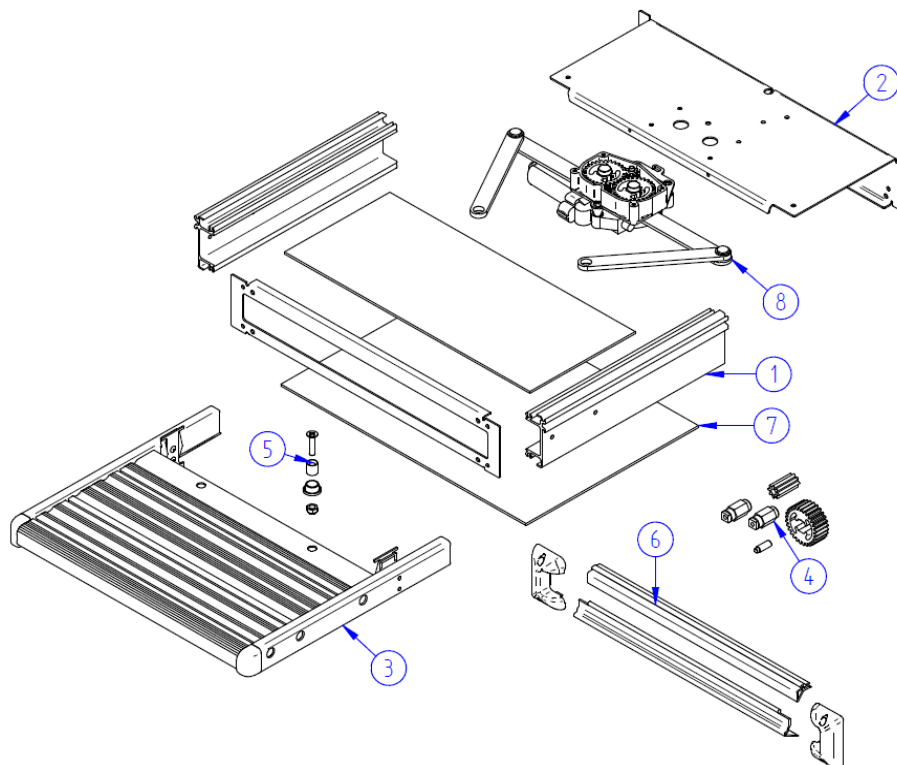

2023 SPARE PARTS LIST

Slide-Out Step 12V

THULE
SWEDEN

SDA616

THULE
SWEDEN

THULE Slide out 12V

SDA616-02

	ART.NR.	DESCRIPTION	RETAIL € (ex.VAT)
1	1500601145	FRAME SLIDE OUT 400x310 (*)	Not available
	1500601146	FRAME SLIDE OUT 400x390 (*)	Not available
	1500601147	FRAME SLIDE OUT 400x420 (*)	Not available
	1500601757	FRAME SLIDE OUT 550x390 (*)	Not available
	1500601534	FRAME SLIDE OUT 550x420 (*)	Not available
	1500601148	FRAME SLIDE OUT 700x420 (*)	Not available
2	1500601138	MOTOR COMPLETE S/O 400x310 (*)	Not available
	1500601139	MOTOR COMPLETE S/O 400x390/420 (*)	Not available
	1500601713	MOTOR COMPLETE S/O 550x390/420 (*)	Not available
	1500601140	MOTOR COMPLETE S/O 700x420 - V2003 (*)	Not available
3	1500601141	FOOTBOARD COMPL. SLIDE OUT 400x310 (*)	Not available
	1500601142	FOOTBOARD COMPL. SLIDE OUT 400x390 (*)	Not available
	1500601143	FOOTBOARD COMPL. SLIDE OUT 400x420 (*)	125,80
	1500601756	FOOTBOARD COMPL. SLIDE OUT 550x390 (*)	151,00
	1500601731	FOOTBOARD COMPL. SLIDE OUT 550x420 (*)	Not available
	1500601144	FOOTBOARD COMPL. SLIDE OUT 700x420 (*)	176,30
4	1500602377	REPAIR KIT PINION SLIDE-OUT	43,10
5	1500601156	REPAIR KIT CONNECTION FOOTBOARD S/O DD	7,40
6	1500601379	DIRT PROTECTION SLIDE OUT 400	Not available
	1500601380	DIRT PROTECTION SLIDE OUT 550	Not available
	1500601381	DIRT PROTECTION SLIDE OUT 700	Not available
7	1500602800	LOWER PROTECTION SLIDE OUT 12V400	Not available
	1500602801	LOWER PROTECTION SLIDE OUT 12V550	Not available
	1500602802	LOWER PROTECTION SLIDE OUT 12V700	Not available
8	1500602806	MOTOR ASSY SLIDE OUT	Not available
	(*)	420 = Standard step	
		390 = Special step : Hobby / Sprinter / Trigano	
		310 = Special step : Hymer Exsis