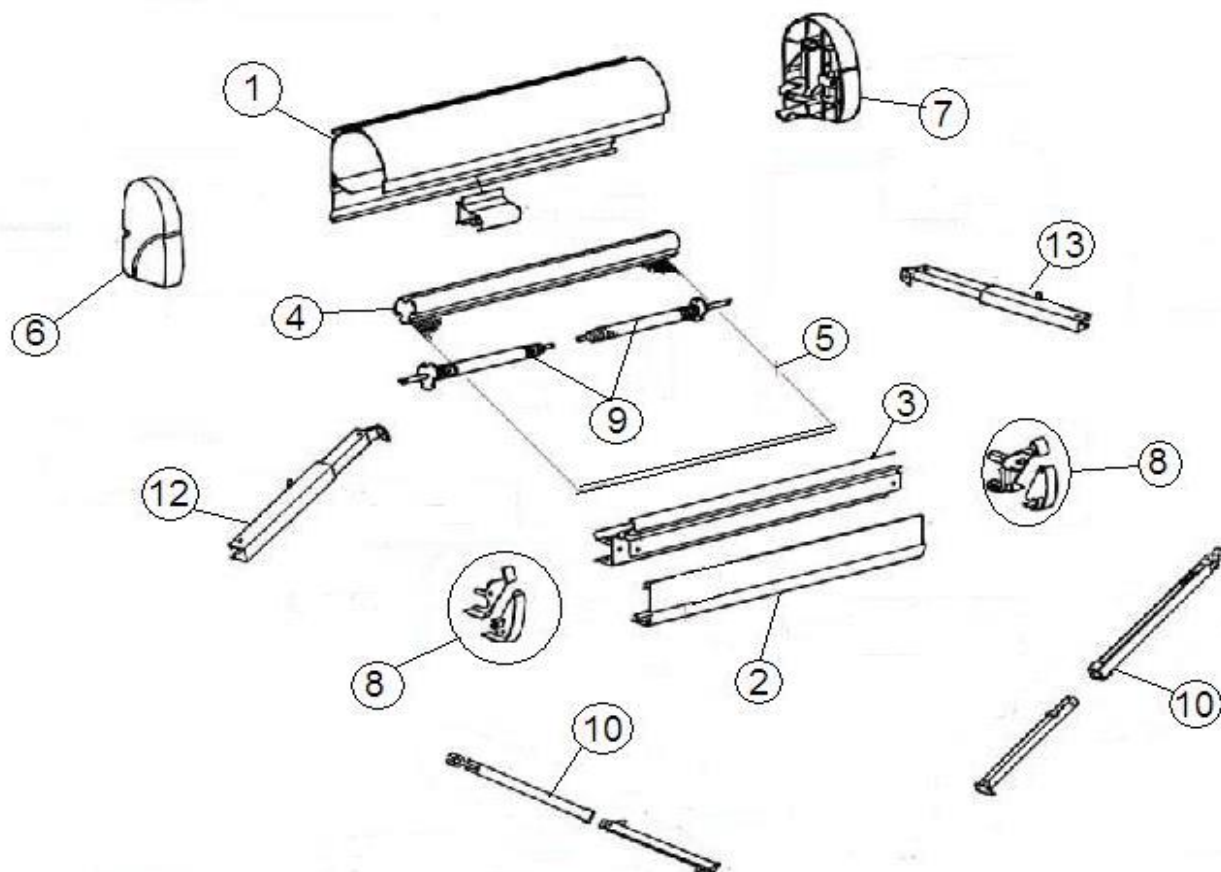

2023 SPARE PARTS LIST

2000

THULE
SWEDEN

	ART.NR.	DESCRIPTION	RETAIL € (ex.VAT)
1	1500600742	MAIN HOUSING 2000 1.90M	100,40
	1500600743	MAIN HOUSING 2000 2.60M	129,70
	1500600744	MAIN HOUSING 2000 3.00M	149,60
2	1500600745	COVER LEAD RAIL 2000 1.90M	40,90
	1500600746	COVER LEAD RAIL 2000 2.60M	51,90
	1500600747	COVER LEAD RAIL 2000 3.00M	59,30
3	1500600748	INSIDE LEAD RAIL 2000 1.90M	73,30
	1500600749	INSIDE LEAD RAIL 2000 2.60M	94,40
	1500600750	INSIDE LEAD RAIL 2000 3.00M	108,90
4	1500600751	ROLLER TUBE 2000 1.90M	54,70
	1500600752	ROLLER TUBE 2000 2.60M	69,80
	1500600753	ROLLER TUBE 2000 3.00M	80,30
5	1500602325	FABRIC 1.90M 2000 04	Not available
	1500600756	FABRIC 1.90M 2000 18 BA TU	Not available
5	1500600758	FABRIC 1.90M 2000 22 RAL 9002	162,40
	1500600759	FABRIC 1.90M 2000 31	162,40
	1500602326	FABRIC 2,60M 2000 04	Not available
	1500600760	FABRIC 2,60M 2000 18 BA TU	Not available
	1500600762	FABRIC 2,60M 2000 22 RAL 9002	254,30
	1500600763	FABRIC 2,60M 2000 31	254,30
	1500602180	FABRIC 3,00M 2000 04	283,00
	1500600765	FABRIC 3,00M 2000 18 BA T	Not available
	1500600767	FABRIC 3,00M 2000 22 RAL 9002	283,00
	1500600768	FABRIC 3,00M 2000 31	283,00
6	1500601196	LH COVER ASSY OMNISTOR 2000	13,90
7	1500601197	RH COVER ASSY OMNISTOR 2000	13,90
8	1500601198	LH+RH END PLATE LEAD RAIL 2000	10,40
9	1500601199	LH+RH TORSION ASSY 2000	62,40
10	1500601588	SUPPORT ARM V2 1.90M	88,50
	1500601960	SUPPORT ARM V2 2.60M XL	88,50