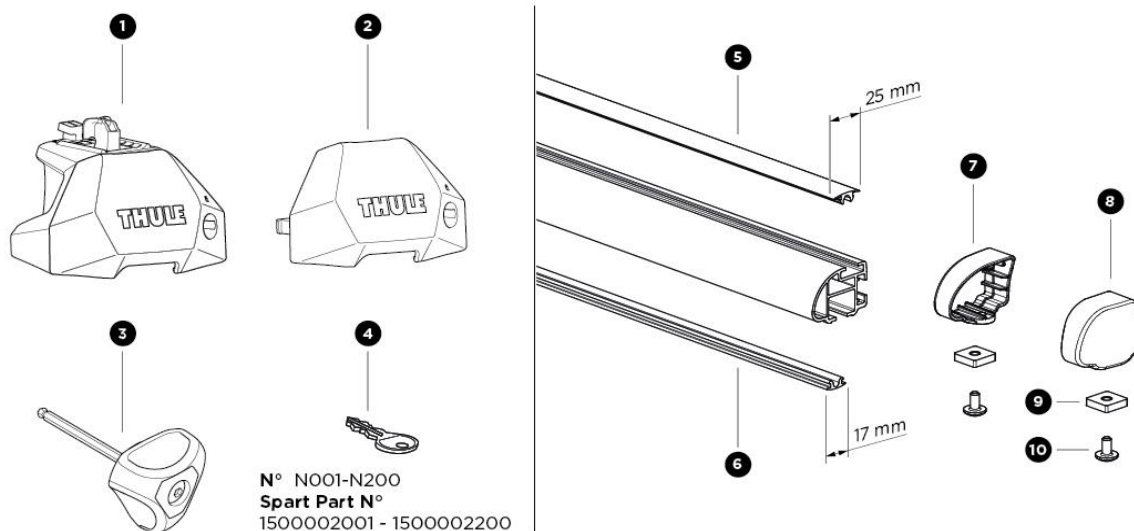

2023 SPARE PARTS LIST

Fixpoint Evo

THULE
SWEDEN

OCOS0002

Thule Fixpoint Evo (COS)
OS_10COS0002-00_Thule-Fixpoint-Evo_SP-List

THULE
27/12/2022

	ART.NR.	DESCRIPTION	RETAIL € (ex.VAT)
1	1500054648	THULE EVO FIXPOINT - COMPLETE FOOT	25,00
2	1500054649	THULE EVO FIXPOINT - FRONT COVER	8,20
3	1500052988	TORQUE KEY 4NM - THULE RAISED RAIL EVO / FLUSH RAIL EDGE / FIXP	9,80
4	1500002XXX	KEY N° XXX	20,30
5	1500050834	RUBBER PROFILE PROBAR 25mm - 2190mm (1 PCS)	12,60
6	1500050836	RUBBER PROFILE PROBAR 17mm - 2190mm (1 PCS)	11,40
7	1500050843	END CAP PROBAR - LEFT (1 PCS)	1,60
8	1500050844	END CAP PROBAR - RIGHT (1 PCS)	1,60
9	1500050845	SQUARE NUT M6 (1 PCS)	1,60
10	1500051152	HEXAGONAL SCREW K6S (1 PCS)	1,60