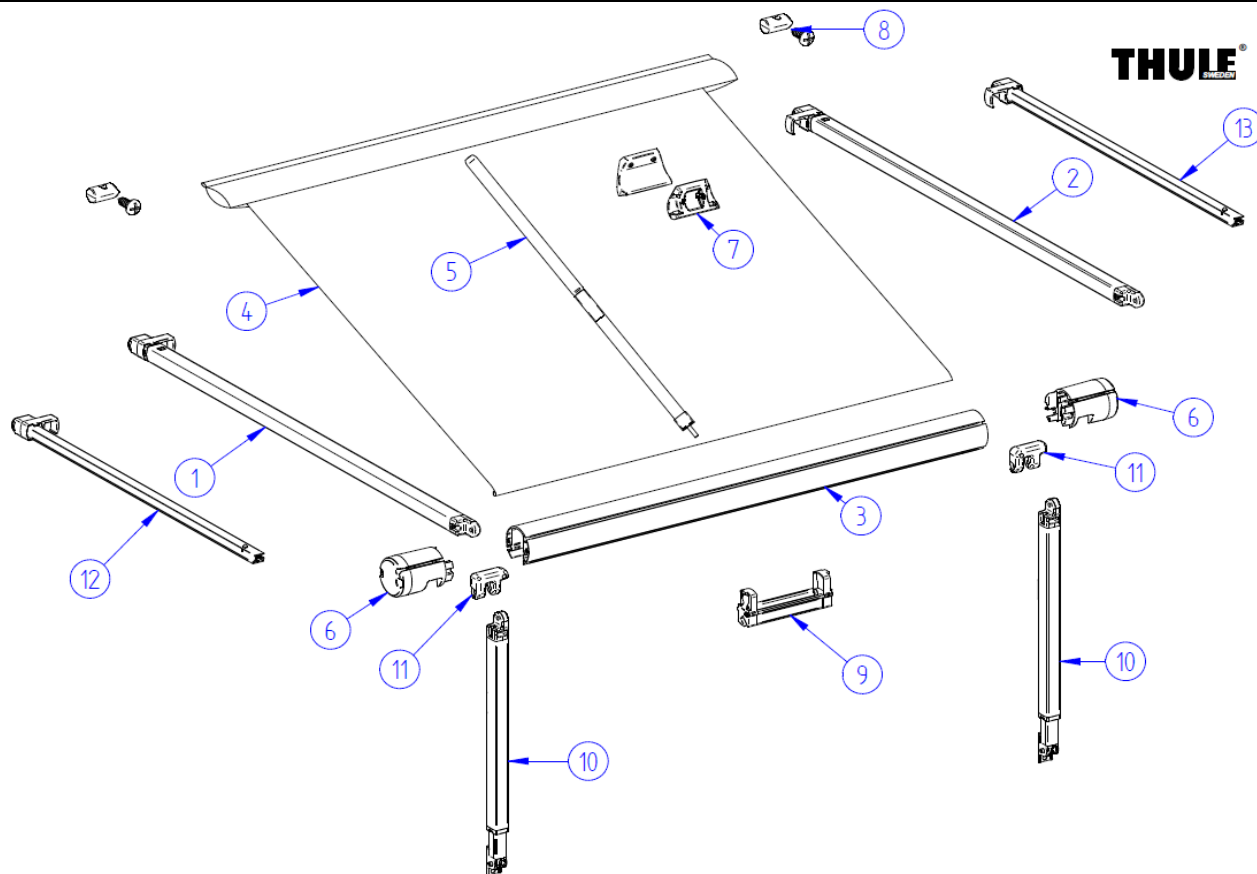

2023 SPARE PARTS LIST

1200

THULE
SWEDEN

1BA601

THULE Omnistor 1200

1BA 601-01

	ART.NR.	DESCRIPTION	RETAIL € (ex.VAT)
1	1500602900	LH RAFTER ARM ASSY TO1200 - 2.30 M	85,40
	1500602901	LH RAFTER ARM ASSY TO1200 - 2.60 M	85,40
	1500602902	LH RAFTER ARM ASSY TO1200 - 3.00/3,25 M	85,40
	1500602903	LH RAFTER ARM ASSY TO1200 - 3.50/5,50 M	85,40
2	1500602904	RH RAFTER ARM ASSY TO1200 - 2.30 M	85,40
	1500602905	RH RAFTER ARM ASSY TO1200 - 2.60 M	85,40
	1500602906	RH RAFTER ARM ASSY TO1200 - 3.00/3,25 M	85,40
	1500602907	RH RAFTER ARM ASSY TO1200 - 3.50/5,50 M	85,40
3	1500602908	ROLLER TUBE TO 1200 - 2,30M	87,80
	1500602909	ROLLER TUBE TO 1200 - 2.60M	101,50
	1500602910	ROLLER TUBE TO 1200 - 3.00M	108,40
	1500602911	ROLLER TUBE TO 1200 - 3.25M	122,00
	1500602912	ROLLER TUBE TO 1200 - 3.50M	122,00
	1500602913	ROLLER TUBE TO 1200 - 3.75M	135,30
	1500602914	ROLLER TUBE TO 1200 - 4,00M	135,30
	1500602915	ROLLER TUBE TO 1200 - 4.25M	148,80
	1500602916	ROLLER TUBE TO 1200 - 4.50M	148,80
	1500602979	ROLLER TUBE TO 1200 - 5,00M	202,80
	1500602980	ROLLER TUBE TO 1200 - 5.50M	202,80
4	1500602917	FABRIC 2.30M TO 1200 - 31	287,90
	1500602918	FABRIC 2.30M TO 1200 - 32	287,90
	1500602919	FABRIC 2.60M TO 1200 - 31	305,20
	1500602920	FABRIC 2.60M TO 1200 - 32	305,20
	1500602921	FABRIC 3,00M TO 1200 - 31	339,20
	1500602922	FABRIC 3,00M TO 1200 - 32	339,20
	1500602923	FABRIC 3,25M TO 1200 - 31	350,70
	1500602924	FABRIC 3,25M TO 1200 - 32	350,70
	1500602925	FABRIC 3,50M TO 1200 - 31	373,80
	1500602926	FABRIC 3,50M TO 1200 - 32	373,80
	1500602927	FABRIC 3,75M TO 1200 - 31	386,20