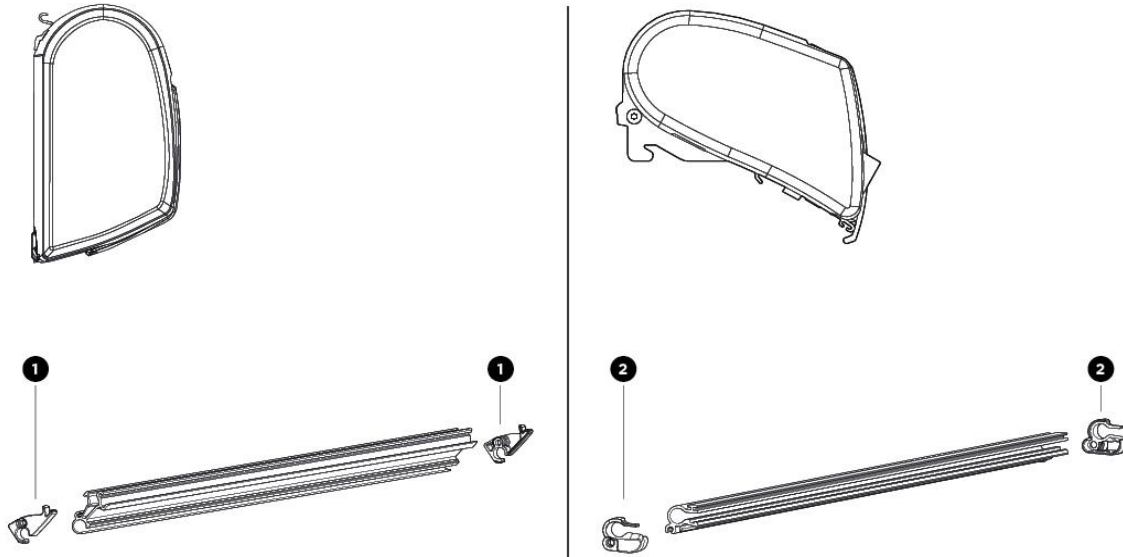

2023 SPARE PARTS LIST

LED Rails

THULE
SWEDEN

02AWA0001

Thule LED Rails (AWA)
OS_02AWA0001-00_Thule-LED-Rails_SP-List

THULE
27/12/2022

	ART.NR.	DESCRIPTION	RETAIL € (ex.VAT)
1	1500603768	ENDCAP L+R LED TENT RAIL TO 5200 – WHI	7,60
	1500603769	ENDCAP L+R LED TENT RAIL TO 5200 – ANO	7,60
	1500603770	ENDCAP L+R LED TENT RAIL TO 5200 – ANT	7,60
2	1500603773	ENDCAP L+R LED TENT RAIL TO 6300 – ANT	7,60