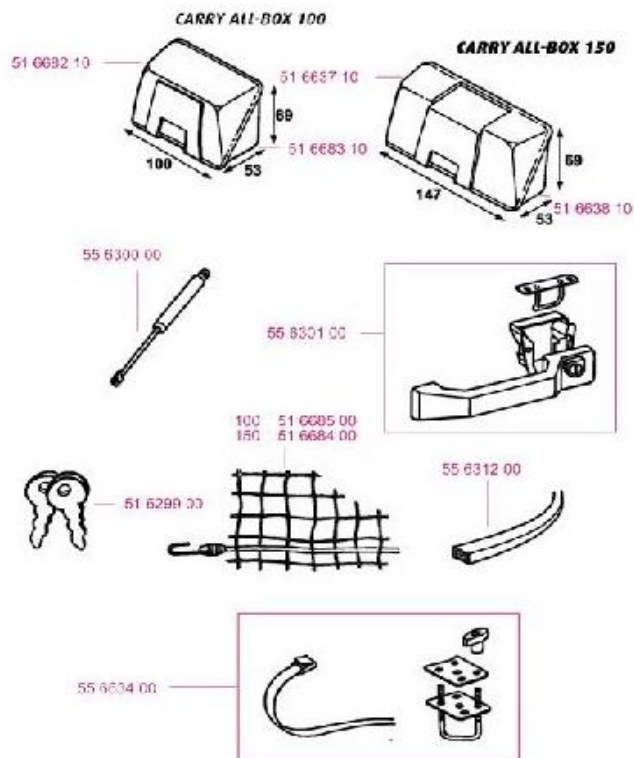

CARRY ALL-BOX

	ART.NR.	DESCRIPTION	RETAIL € (ex.VAT)
51629900	1500600377	SET OF 2 KEYS TOP-BOX	26,50
51630410	1500601725	TO BOX 110 COVER WHITE	Not available
51630510	1500601723	TOP BOX 130 COVER WHITE	Not available
51630710	1500601404	TOP BOX COVER 190CM	Not available
51631110	1500601724	TOP BOX 110 BOTTOM WHITE	Not available
51631310	1500601722	TOP BOX 130 BOTTOM WHITE	Not available
51631910	1500601721	TOP BOX 190 BOTTOM WHITE	Not available
51636000	1500601521	INSTAL INSTR TOP BOX 110-110	Not available
51636100	1500601472	INST INSTR TOPBOX 130 190 4pc	Not available
55630000	1500601339	GASSPRING ASSY 100N	27,00
55630001	1500601340	GAS SPRING ASSY 200N	Not available
55630200	1500601343	LOCK+PROTECTION+HOOK CLASS/TB	31,50
55631200	1500601349	FOAM RUBBER CLASS/CARALL/COMBI	10,60
51663710	1500601728	CARRY ALL BOX 150 COVER WHITE	Not available
51663810	1500601727	CARRY ALL BOX 150 BOTTOM WHITE	Not available
51668210	1500600441	CARRY ALL BOX 100 COVER	Not available
51668310	1500601726	CARRY ALL BOX 100 BOTTOM	Not available
51668400	1500601525	MESHED NET ASSY FOR CA BOX 150	Not available
51668500	1500601524	MESHED NAT ASSY CA BOX 100	Not available
55630100	1500601342	LOCK+PROTECTION+HOOK COM/CARAL	Not available
55663400	1500601353	FIXAT. MATERIAL CARRY ALL 4PC	46,10