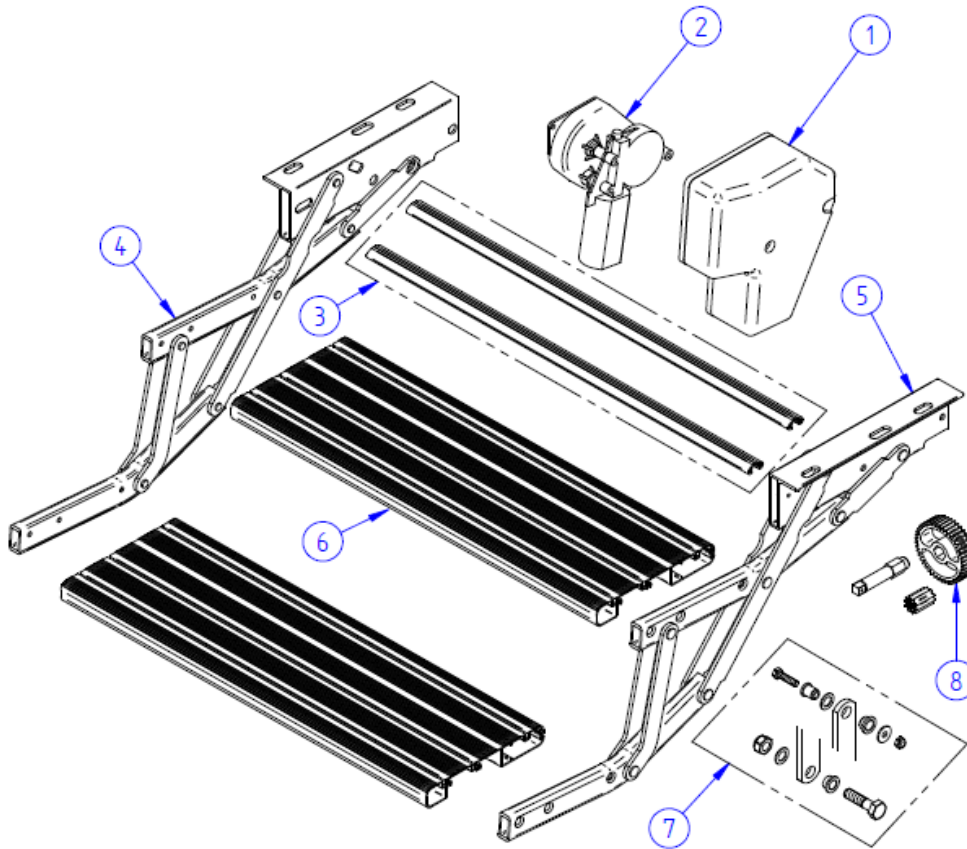

2023 SPARE PARTS LIST

Double Step 12V553 - 12V650

THULE
SWEDEN

DSH603

THULE