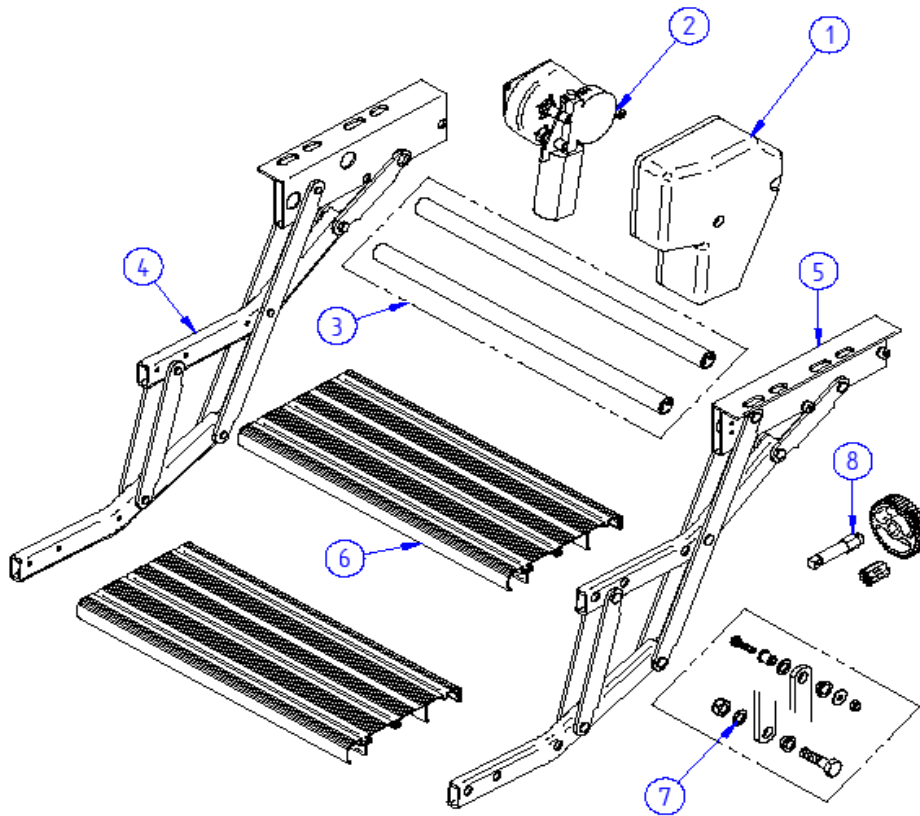

2023 SPARE PARTS LIST

Double Step 12V380 - 12V440- 12V500 -12V550

THULE
SWEDEN

DDS605

THULE
SWEDEN