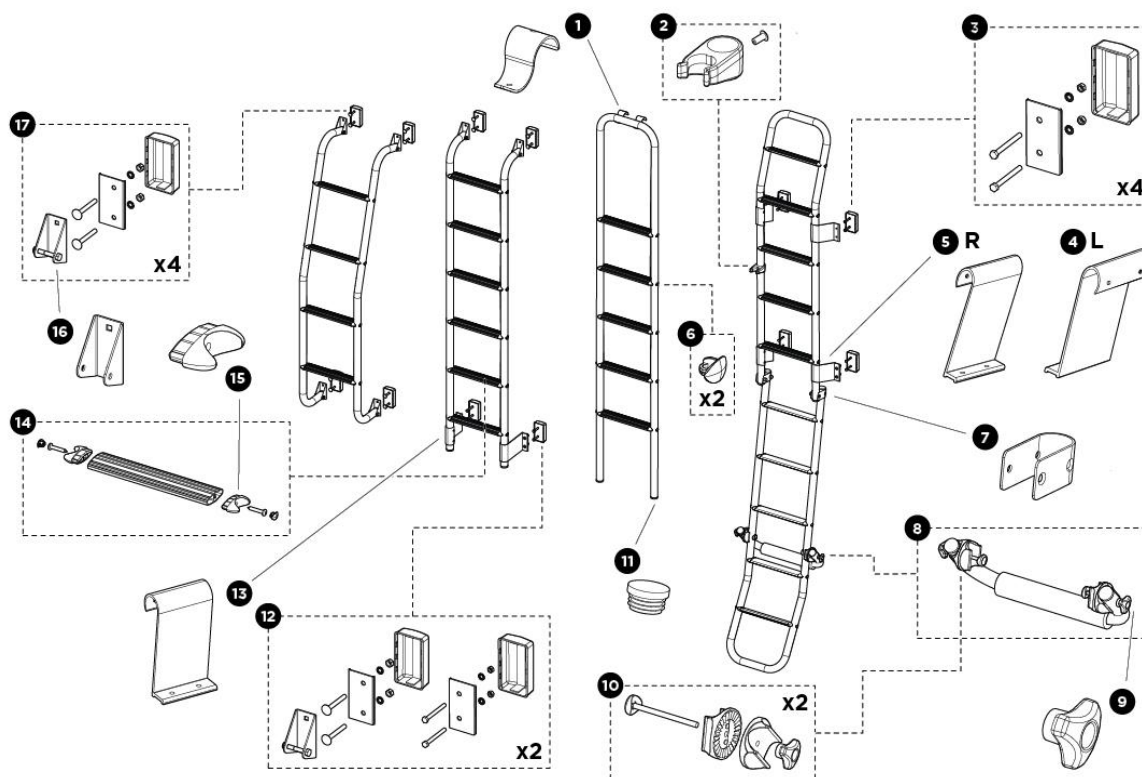

2023 SPARE PARTS LIST

Ladders

THULE
SWEDEN

07LAD0001

Thule Ladders (LAD)
OS_07LAD0001-00_Thule_Ladders_SP-List

THULE
09/01/2023

	ART.NR.	DESCRIPTION	RETAIL € (ex.VAT)
1	1500602037	BEDHOOK	13,90
2	1500603774	TUBE CLIP DOUBLE LADDER BLACK	4,40
3	1500600525	FIXATION KIT LADDER DOUBLE 10S	29,50
4	1500600517	LH LADDER SUPPORT - 80MM/20	10,60
5	1500600518	RH LADDER SUPPORT - 80MM/20	10,60
6	1500603775	COVER PLUG LADDER BLACK	2,20
7	1500602036	HINGE DOUBLE LADDER	13,90
8	1500603779	BUMPER DOUBLE LADDER BLACK	52,50
9	1500603527	KNOB WITH NUT BLACK 2PC	7,60
10	1500603777	BUMPER ADJUSTMENT DOUBLE LADDER BLACK	17,80
11	1500602038	TUBE PLUG BLACK Ø30	1,30
12	1500600526	FIXATION KIT LADDER SINGLE 6S	34,80
13	1500600519	LADDER SUPPORT - 80MM	10,60
14	1500603778	RUNG LADDER BLACK	10,60
15	1500603776	ENDCAP RUNG LADDER BLACK 2pcs	4,80
16	1500601979	FOOT SUPPORT OMNIBIKE D30	7,60
17	1500602045	FIXATION KIT LADDER 4 STEPS	45,90