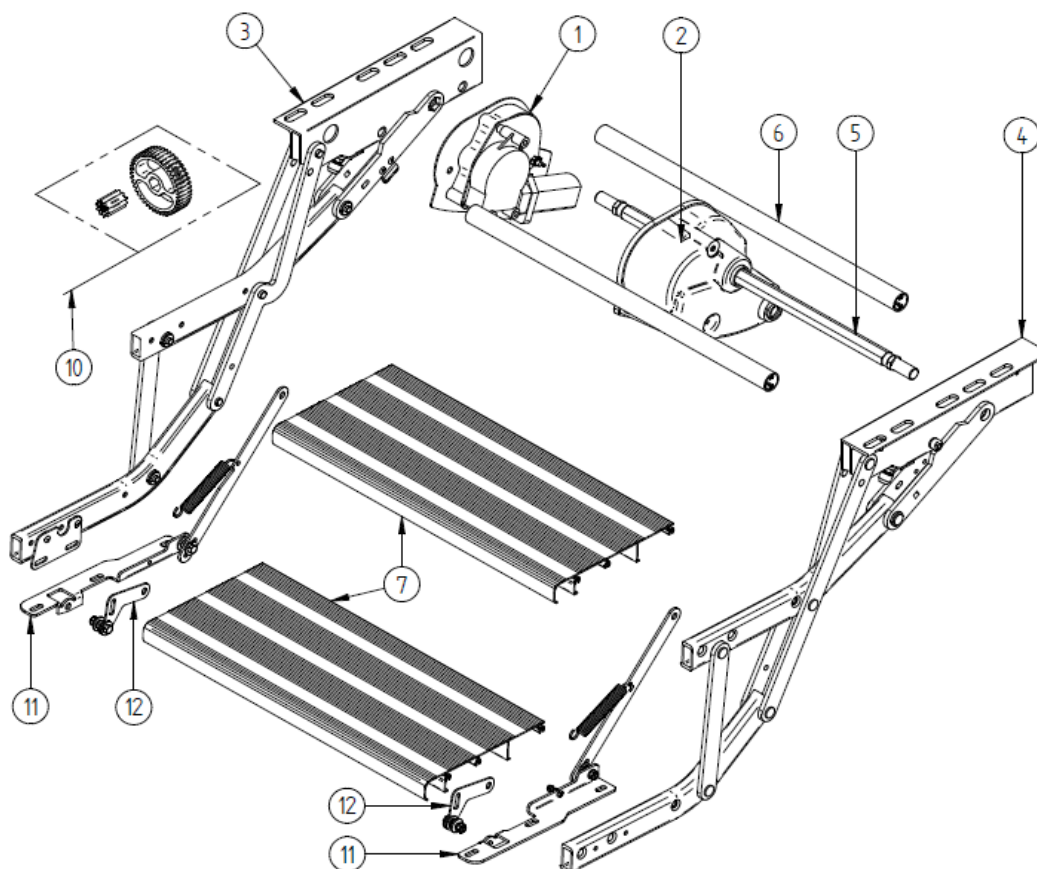

2023 SPARE PARTS LIST
Double Step with Skirt 2015

THULE
SWEDEN

SMB601

THULE
SWEDEN

THULE Double step 12V500 Arto & 12V650 Flair

SMB601-03

	ART.NR.	DESCRIPTION	RETAIL € (ex.VAT)
1	1500602886	12V MOTOR ASSY DOUBLE STEP SKIRT 2015	194,10
2	1500602887	MOTOR CAP DOUBLE STEP SKIRT 2015	55,20
3	1500602888	LH SCISSOR ASSY DOUBLE STEP SKIRT 2015	175,70
4	1500602889	RH SCISSOR ASSY DOUBLE STEP SKIRT 2015	175,70
5	1500602890	DRIVING ROD D12V500 SKIRT 2015	83,50
	1500602891	DRIVING ROD D12V650 SKIRT 2015	88,70
6	1500602892	FRAME CON. TUBE D12V500 SKIRT 2015 - 2PC	20,00
	1500602893	FRAME CON. TUBE D12V650 SKIRT 2015 - 2PC	24,20
7	1500602894	FOOT BOARD DOUBLE STEP12V500 SKIRT 2015 - 2PC	102,60
	1500602895	FOOT BOARD DOUBLE STEP12V650 SKIRT 2015 - 2PC	115,40
10	1500602718	REPAIR KIT PINION DOUBLE STEP SKIRT	43,10
11	1500603102	REPAIR FIXATION KIT SKIRT CLOSING	59,30
12	1500603117	SKIRT FIXATION - 2PC	14,90