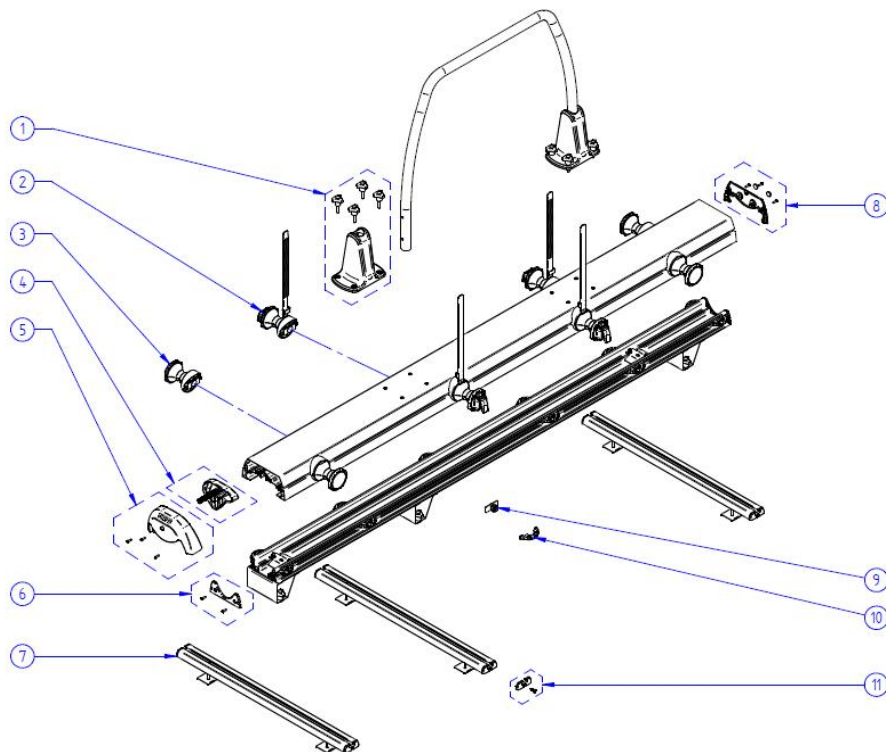

2023 SPARE PARTS LIST
VeloSlide & VeloSlide Short

THULE
SWEDEN

GR600

THULE
SWEDEN

THULE VeloSlide

GR600-01

	ART.NR.	DESCRIPTION	RETAIL € (ex.VAT)
1	1500603203	VELOSLIDE CAP FOR FRAMEHOLDER (1x) + BOLT KNOBS (4x)	9,90
2	1500603204	VELOSLIDE WHEELHOLDER WITH STRAP (1x)	25,20
3	1500603205	VELOSLIDE WHEELHOLDER WITHOUT STRAP (1x)	17,70
4	1500603206	VELOSLIDE HANDLE	4,60
5	1500603207	VELOSLIDE CAP RUNNER FRONT	13,70
6	1500603208	VELOSLIDE CAP TRACK (1x)	2,10
7	302015	VELOSLIDE MOUNTING RAILS - 70cm	see price list
7	302016	VELOSLIDE MOUNTING RAILS - 140cm	see price list
8	1500603209	VELOSLIDE CAP RUNNER REAR	5,30
9	1500603210	WHEEL ASSEMBLY (2x)	11,90
10	1500603211	WHEEL GUIDE (2x)	5,10
11	1500603405	VELOSLIDE CAP MOUNTING RAIL (6x)	5,60