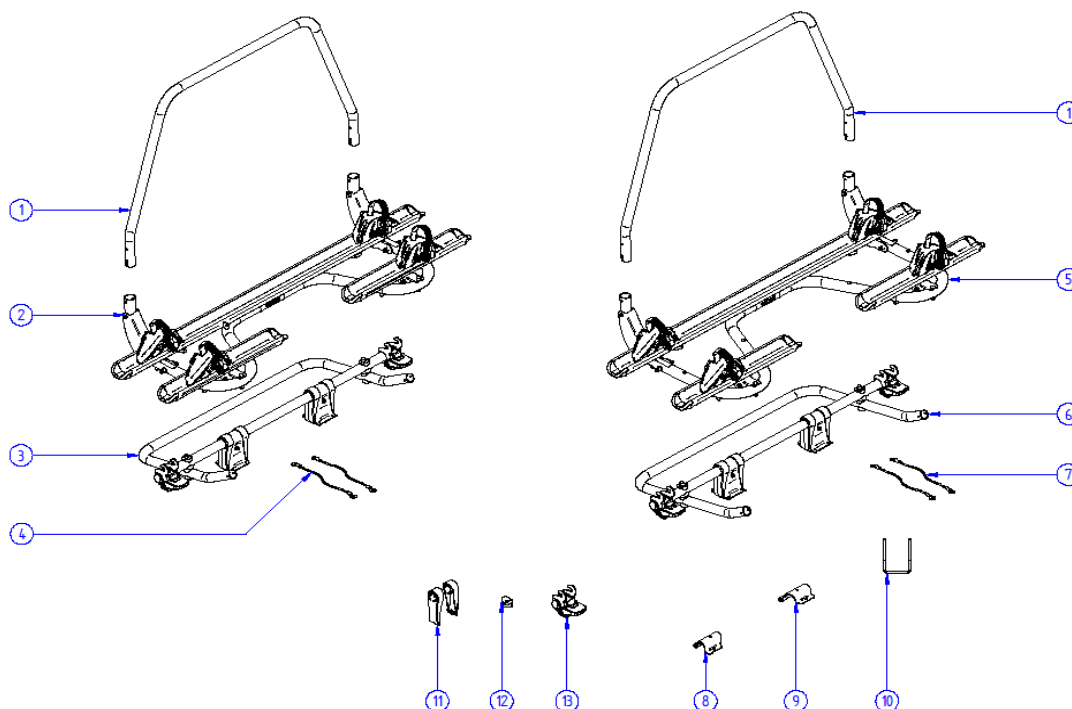

2023 SPARE PARTS LIST

Caravan Superb XT Black - Caravan Superb XT Black SV

THULE
SWEDEN

SP623

THULE
SWEDEN

THULE caravan Superb XT / Superb SV XT

SP623-01

ART.NR.	DESCRIPTION	RETAIL € (ex.VAT)
Caravan Superb XT SV		
1	1500603223 CARAVAN SUPERB XT SUPPORT BAR BLACK	48,90
2	1500603224 CARAVAN SUPERB XT SV PLATFORM COMPLETE BLACK	316,30
3	1500603225 CARAVAN SUPERB XT SV BASE BLACK	202,80
4	1500603487 CARAVAN SUPERB SV TILT STOP CORD - 450MM (2x)	19,80
11	1500602899 CARAVAN SUPERB XT FOOT COVER (2x)	5,60
12	1500602960 CARAVAN SUPERB XT FIXATION TILT STOP (2x)	5,30
13	1500602864 CARAVAN SUPERB XT PLATFORM LOCK SET V2 (2x)	103,60
Caravan Superb XT		
1	1500603223 CARAVAN SUPERB XT SUPPORT BAR BLACK	48,90
5	1500603226 CARAVAN SUPERB XT PLATFORM COMPLETE BLACK	322,80
6	1500603227 CARAVAN SUPERB XT BASE BLACK	205,70
7	1500603488 CARAVAN SUPERB TILT STOP CORD - 550MM (2x)	21,20
11	1500602899 CARAVAN SUPERB XT FOOT COVER (2x)	5,60
12	1500602960 CARAVAN SUPERB XT FIXATION TILT STOP (2x)	5,30
13	1500602864 CARAVAN SUPERB XT PLATFORM LOCK SET V2 (2x)	103,60
Common parts for all A-frames		
8	1500602774 FIXATION PLATE D30 RH BLACK	7,60
9	1500602773 FIXATION PLATE D30 LH BLACK	7,60
10	1500601980 U-BOLT M6 x 135/78/135 (1x)	4,80
	308140 U-BOLT M6 x 160/78/160 (4x) (sold per 5 sets)	see price list