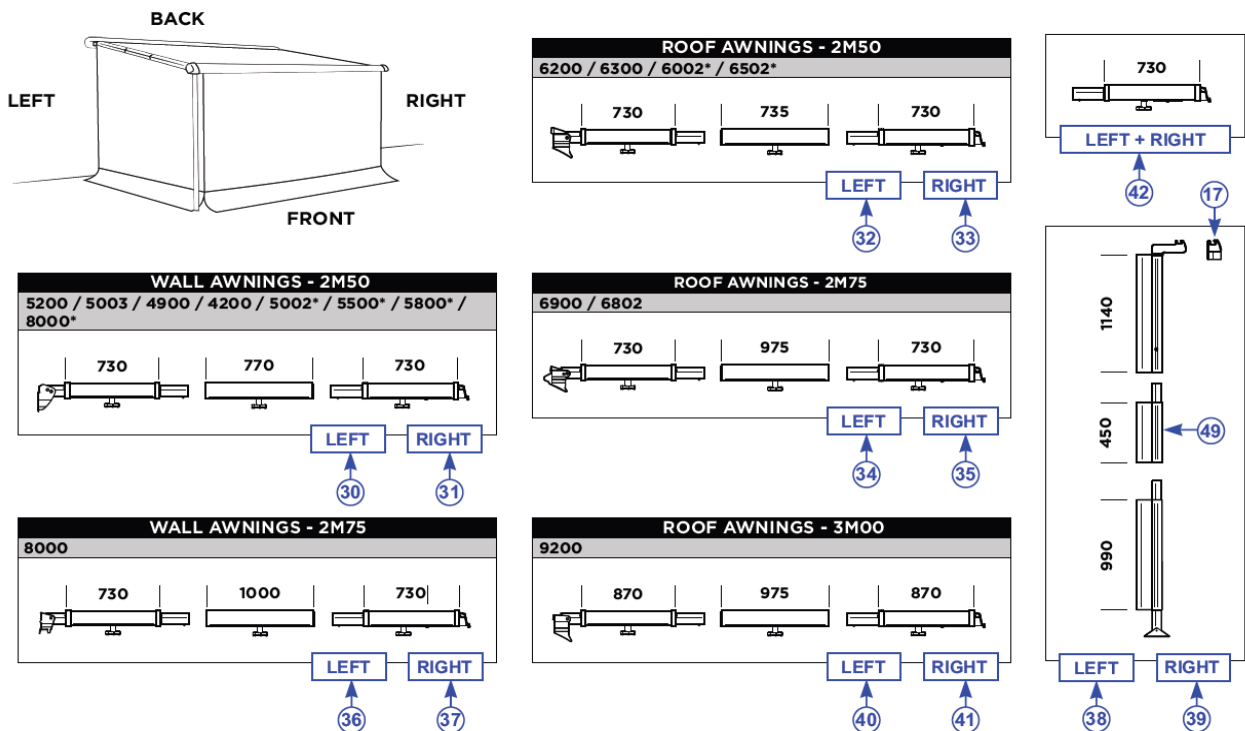

* Connection pieces not included. See sparepartdrawing SRS601.

THULE Residence / Panorama / Veduta

SRS602-03