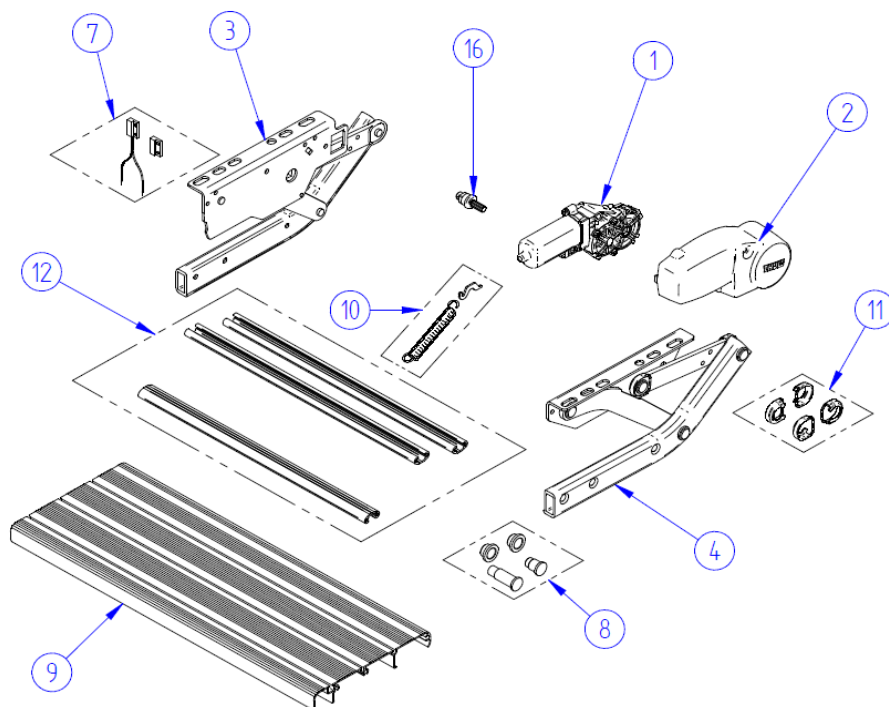

2023 SPARE PARTS LIST

Single Step V15 12V Hymer

THULE
SWEDEN

OSE603

THULE
SWEDEN

THULE Single step V15 12V Hymer

OSE603-00

	ART.NR.	DESCRIPTION	RETAIL € (ex.VAT)
1	1500602970	12V MOTOR WITH SHAFT THULE STEP V15	129,20
2	1500602264	MOTOR COVER THULE STEP V10	15,70
3	1500603167	LH SIDE ASSY THULE STEP V15 Hymer	Not available
4	1500603168	RH SIDE ASSY THULE STEP V15 Hymer	Not available
7	1500602761	DOOR REED SWITCH ELECTRONIC	7,10
8	1500602273	REPAIR KIT RIVET THULE STEP V10	15,70
9	1500603169	FOOT BOARD SINGLE STEP 600 Hymer	63,50
	1500603170	FOOT BOARD SINGLE STEP 700 Hymer	Not available
10	1500602274	SPRING ASSY THULE STEP V10 (2PCS)	15,70
11	1500602971	SHOCK ABSORBER THULE STEP V15 - 4PCS	9,70
12	1500603171	CON.PROFILES THULE STEP 600 Hymer (3PCS)	Not available
	1500603172	CON.PROFILES THULE STEP 700 Hymer (3PCS)	Not available
16	1500603114	MOTOR SHAFT AND BUSHING V15	18,60