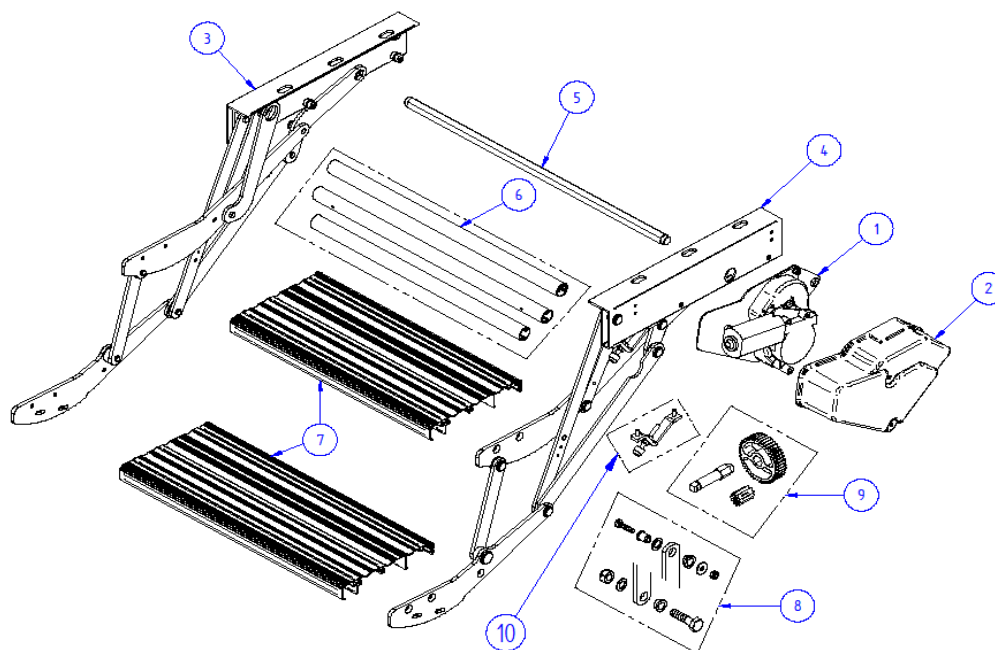

2023 SPARE PARTS LIST

Double Step with Skirt

THULE
SWEDEN

SMA605

THULE
PRODUCTS

THULE Double step 12V650 Niesmann, 12V500 Dethleffs, 12V500 MJ03 Iveco & 12V500 Carthago

SMA605-01

	ART.NR.	DESCRIPTION	RETAIL € (ex.VAT)
1	1500602707	12V MOTOR ASSY DOUBLE STEP SKIRT	187,10
2	1500602708	MOTOR CAP DOUBLE STEP SKIRT	55,20
3	1500602709	LH SCISSOR ASSY DOUBLE STEP SKIRT	217,80
4	1500602710	RH SCISSOR ASSY DOUBLE STEP SKIRT	217,80
5	1500602711	DRIVING ROD D12V500 SKIRT	77,70
	1500602712	DRIVING ROD D12V650 SKIRT	83,50
6	1500602713	FRAME CON. TUBE D12V500 SKIRT – 3PC	25,50
	1500602714	FRAME CON. TUBE D12V650 SKIRT – 3PC	32,10
7	1500602715	FOOT BOARD DOUBLE STEP12V500 SKIRT – 2PC	102,60
	1500602716	FOOT BOARD DOUBLE STEP12V650 SKIRT – 2PC	115,40
8	1500602717	REPAIR KIT RIVET DOUBLE STEP SKIRT	20,00
9	1500602718	REPAIR KIT PINION DOUBLE STEP SKIRT	43,10
10	1500602793	LH+RH END STOP DOUBLE STEP SKIRT	42,60