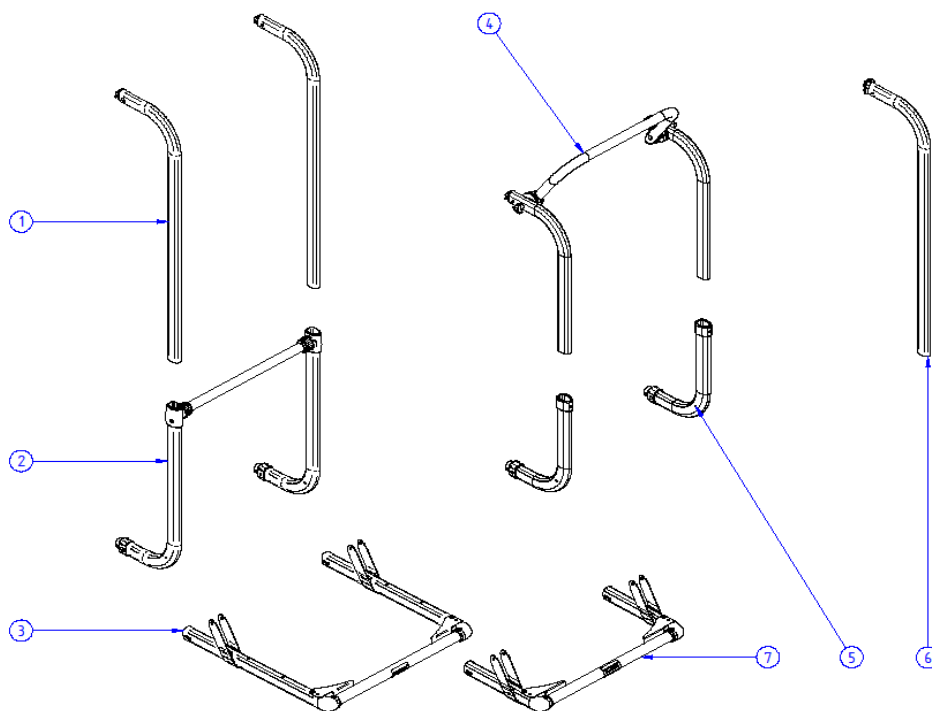

2023 SPARE PARTS LIST

Sport G2 & Elite G2 & Elite Van XT - Common Parts

MH604

27	1500602403	WHEEL HOLDER W PUMP BUCKLE (2x)	39,60
28	1500602633	PLATFORM LOCK OVAL (1L+1R)	9,70
29	1500602634	ELITE G2 HINGE COVERS BLACK (1L+1R)	6,90
30	1500602402	G2 ENDCAP RAIL (2x)	9,40
31	1500602401	G2 RAIL PROFILE	42,10
32	1500602697	PLATFORM CORNER CONNECTION	22,50
33	1500603157	SERRATED INSERT 30/34 BLACK 4PCS	3,40
34	1500603175	BOLT 90MM + KNOB HIGH (2PCS)	7,00

2023 SPARE PARTS LIST

Elite G2 LV - Elite G2 SV - Elite G2 HH - Elite G2 One Bike

THULE
SWEDEN

MH605

THULE
SWEDEN

THULE Elite G2 LV / Elite G2 SV / Elite G2 HH / Elite G2 One Bike

MH605-01

	ART.NR.	DESCRIPTION	RETAIL € (ex.VAT)
1	1500602635	ELITE G2 LV ARM (1x)	36,50
2	1500602636	ELITE G2 LV BODY + CROSSBAR + T-PIECES	79,40
3	1500602637	ELITE G2 PLATFORM WITHOUT RAILS	118,60
4	1500602638	ELITE G2 SV ARMS + CROSSBAR	71,60
5	1500602639	ELITE G2 SV BODY + CONNECTION PIECE (1x)	40,70
6	1500602640	ELITE G2 HH ARM (1x)	36,50
7	1500603474	ELITE G2 ONE BIKE PLATFORM WITHOUT RAILS	104,80