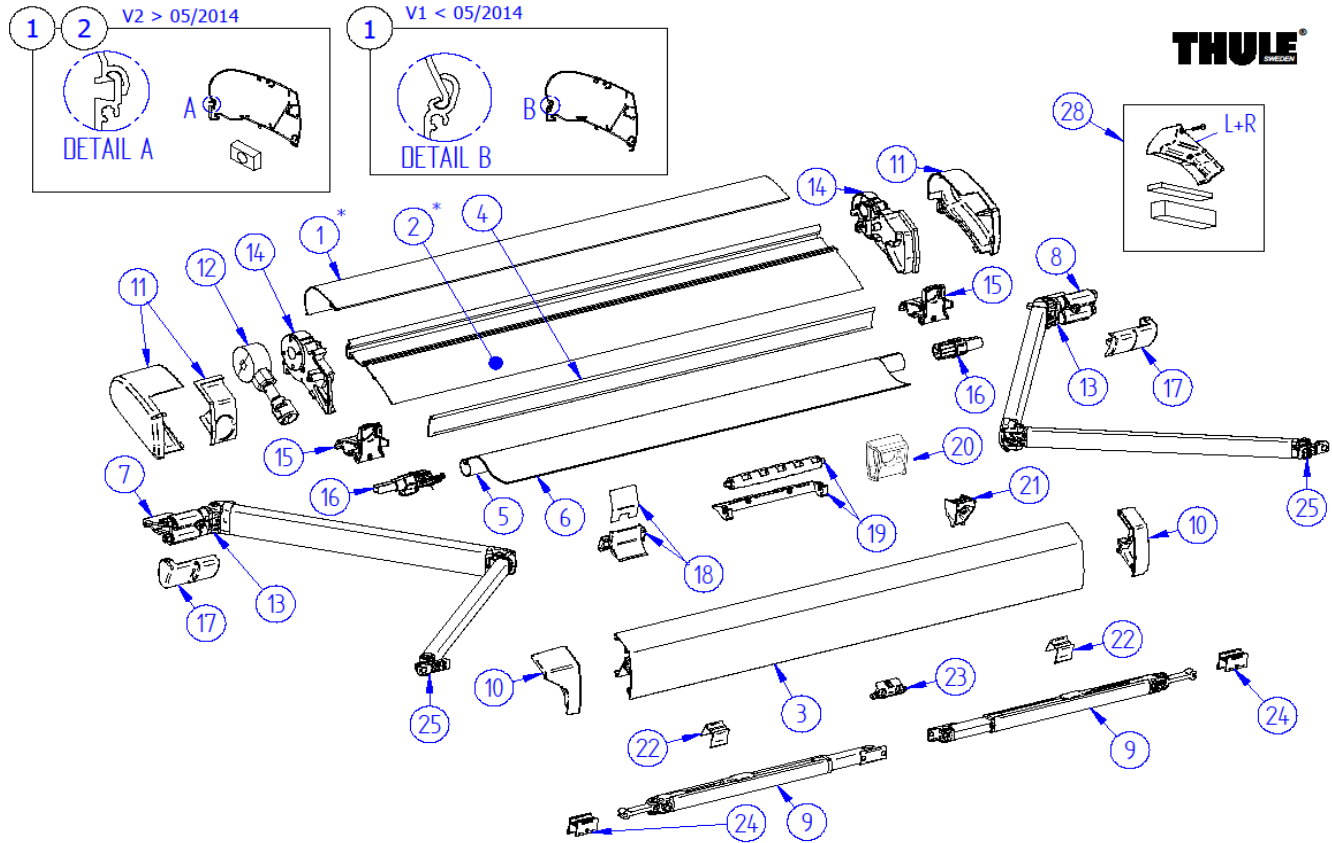

2023 SPARE PARTS LIST

6200

THULE
SWEDEN

6VA602

THULE Omnistor 6200

6VA602-05

	ART.NR.	DESCRIPTION	RETAIL € (ex.VAT)
1-V2	1500602832	COVER HOUSING 6200 2,60M WHITE V2	123,20
	1500602833	COVER HOUSING 6200 3,00M WHITE V2	142,10
	1500602834	COVER HOUSING 6200 3,25M WHITE V2	165,30
	1500602835	COVER HOUSING 6200 3,50M WHITE V2	165,30
	1500602836	COVER HOUSING 6200 3,75M WHITE V2	190,50
	1500602837	COVER HOUSING 6200 4,00M WHITE V2	190,50
	1500602838	COVER HOUSING 6200 4,25M WHITE V2	222,90
	1500602839	COVER HOUSING 6200 4,50M WHITE V2	222,90
	1500602865	COVER HOUSING 6200 5,00M WHITE V2	255,30
	1500602862	COVER HOUSING 6200 2,60M ANO V2	123,20
	1500602863	COVER HOUSING 6200 3,00M ANO V2	142,10
	1500602840	COVER HOUSING 6200 3,25M ANO V2	165,30
	1500602841	COVER HOUSING 6200 3,50M ANO V2	165,30
	1500602842	COVER HOUSING 6200 3,75M ANO V2	190,50
	1500602843	COVER HOUSING 6200 4,00M ANO V2	190,50
	1500602844	COVER HOUSING 6200 4,50M ANO V2	222,90
	1500602845	COVER HOUSING 6200 2,60M ANTHR. V2	165,30
	1500602846	COVER HOUSING 6200 3,00M ANTHR. V2	165,30
	1500602847	COVER HOUSING 6200 3,25M ANTHR. V2	190,50
	1500602848	COVER HOUSING 6200 3,50M ANTHR. V2	190,50
1500602849	COVER HOUSING 6200 3,75M ANTHR. V2	222,90	
1500602850	COVER HOUSING 6200 4,00M ANTHR. V2	222,90	
2	1500602851	BACK HOUSING 6200 2,60M V2	156,80
	1500602852	BACK HOUSING 6200 3,00M V2	184,20
	1500602853	BACK HOUSING 6200 3,25M V2	211,00
	1500602854	BACK HOUSING 6200 3,50M V2	211,00
	1500602855	BACK HOUSING 6200 3,75M V2	237,40
	1500602856	BACK HOUSING 6200 4,00M V2	237,40
	1500602857	BACK HOUSING 6200 4,25M V2	257,40
	1500602858	BACK HOUSING 6200 4,50M V2	257,40