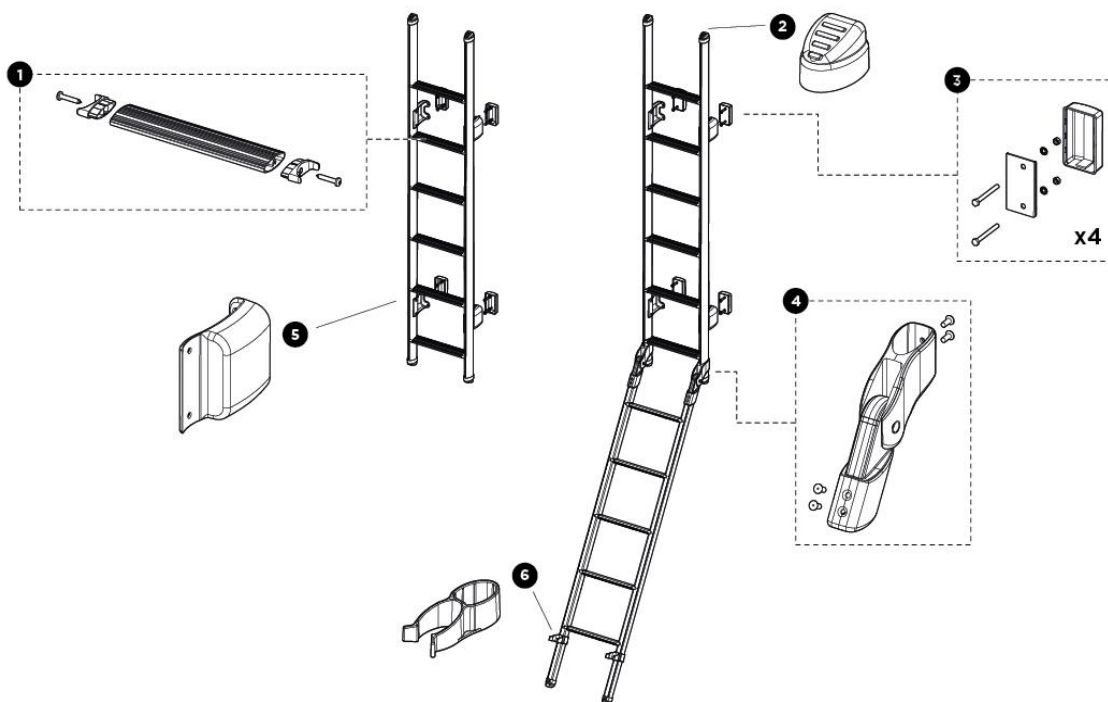

2023 SPARE PARTS LIST

Ladder Deluxe

THULE
SWEDEN

07LAD0002

Thule Ladders (LAD)
OS_07LAD0002-00_Thule_Ladders_Deluxe_SP-List

THULE
09/01/2023

	ART.NR.	DESCRIPTION	RETAIL € (ex.VAT)
1	1500600528	RUNG OMNILADDER	10,90
2	1500602041	OVAL PLUG OMNILADDER DELUXE	1,80
3	1500603780	FIXATION KIT LADDER DELUXE	34,80
4	1500600529	HINGE OVAL OMNILADDER DELUXE	44,00
5	1500600527	SUPPORT OVAL OMNILADDER DELUXE	11,60
6	1500602042	OVAL CLIP OMNILADDER DELUXE	4,40