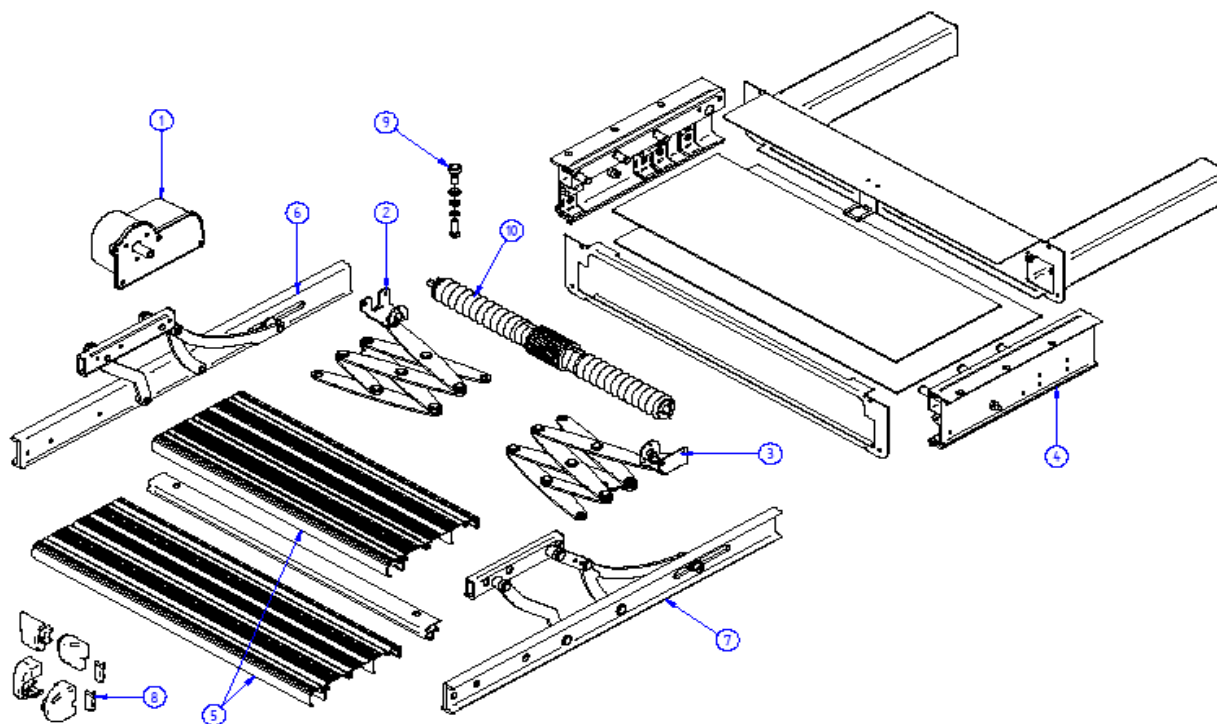

2023 SPARE PARTS LIST

Slide-Out Lift 600

THULE
SWEDEN

SDD600

THULE
LIFE

THULE Slide out 600

SDD600-00

	ART.NR.	DESCRIPTION	RETAIL € (ex.VAT)
1	1500602150	12V MOTOR ASSY SLIDE-OUT LIFT	Not available
2	1500602344	LH DRIVING SCISSOR ASSY SLIDE-OUT LIFT	131,20
3	1500602345	RH DRIVING SCISSOR ASSY SLIDE-OUT LIFT	131,20
4	1500602346	FRAME SLIDE-OUT LIFT	Not available
5	1500602347	FOOT BOARD SLIDE-OUT LIFT – 2PC	Not available
6	1500602348	LH SIDE ASSY SLIDE-OUT LIFT	Not available
7	1500602349	RH SIDE ASSY SLIDE-OUT LIFT	Not available
8	1500602350	END CAPS SLIDE-OUT LIFT - 6PC	19,20
9	1500602149	GEAR NUT REPAIR KIT	86,60
10	1500602351	DRIVING SHAFT SLIDE-OUT LIFT	376,20