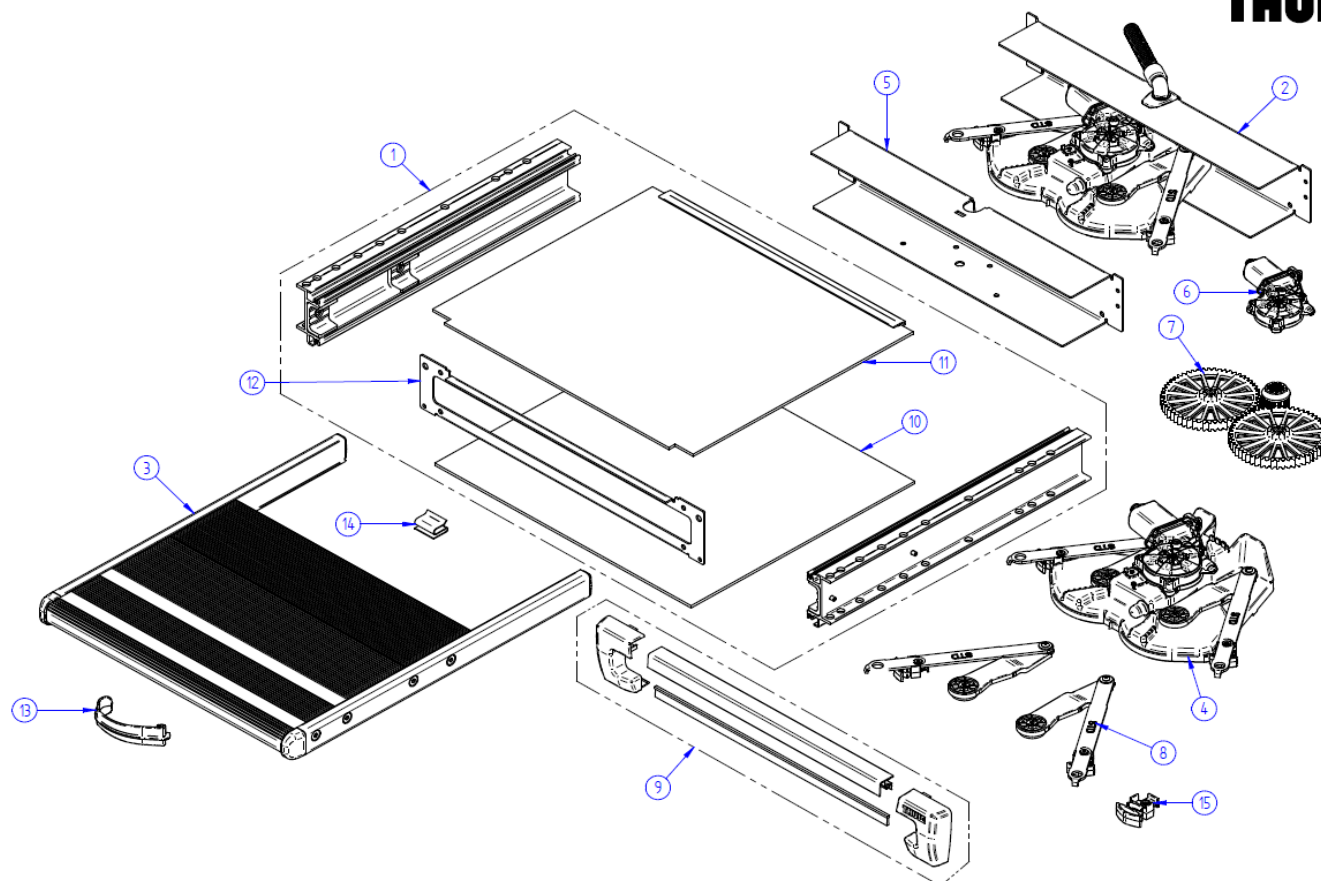

2023 SPARE PARTS LIST

Slide-Out Step G2 Standard

THULE
SWEDEN

SDD604

THULE
SWEDEN

THULE SLIDE OUT G2 STD

SDD604-00

	ART.NR.	DESCRIPTION	RETAIL € (ex.VAT)
1	1500603631	FRAME SLO G2 STD 400	88,10
	1500603632	FRAME SLO G2 460 (*)	92,00
	1500603633	FRAME SLO G2 STD 550	95,10
	1500603634	FRAME SLO G2 STD 700	103,30
2	1500603635	MOTOR COMPLETE SLO G2 STD 400	187,30
	1500603636	MOTOR COMPLETE SLO G2 460 (*)	193,80
	1500603637	MOTOR COMPLETE SLO G2 STD 550	193,80
	1500603638	MOTOR COMPLETE SLO G2 STD 700	232,90
3	1500603639	FOOTBOARD COMPLETE SLO G2 STD 400	125,80
	1500603640	FOOTBOARD COMPLETE SLO G2 460 (*)	138,40
	1500603641	FOOTBOARD COMPLETE SLO G2 STD 550	151,00
	1500603642	FOOTBOARD COMPLETE SLO G2 STD 700	176,30
4	1500603643	MOTOR DRIVE UNIT SLO G2 STD	154,80
5	1500603720	MOTOR PLATE SLO G2 400	32,50
	1500603721	MOTOR PLATE SLO G2 460 (*)	39,00
	1500603722	MOTOR PLATE SLO G2 550	39,00
	1500603723	MOTOR PLATE SLO G2 700	78,10
6	1500603660	MOTOR SLO G2	90,80
7	1500603648	REPAIR KIT PINION SLO G2	25,30
8	1500603649	DRIVING ARMS SLO G2 STD	13,20
9	1500603644	FRONT PROTECTION SLO G2 STD 400	25,30
	1500603645	FRONT PROTECTION SLO G2 460 (*)	27,80
	1500603646	FRONT PROTECTION SLO G2 STD 550	30,40
	1500603647	FRONT PROTECTION SLO G2 STD 700	35,40
10	1500603650	LOWER PROTECTION SLO G2 STD 400	29,30
	1500603651	LOWER PROTECTION SLO G2 460 (*)	32,30
	1500603652	LOWER PROTECTION SLO G2 STD 550	30,50
	1500603653	LOWER PROTECTION SLO G2 STD 700	35,30
11	1500603654	UPPER PROTECTION SLO G2 STD 400 + H PROFILE	27,80
	1500603655	UPPER PROTECTION SLO G2 460 + H PROFILE (*)	30,30