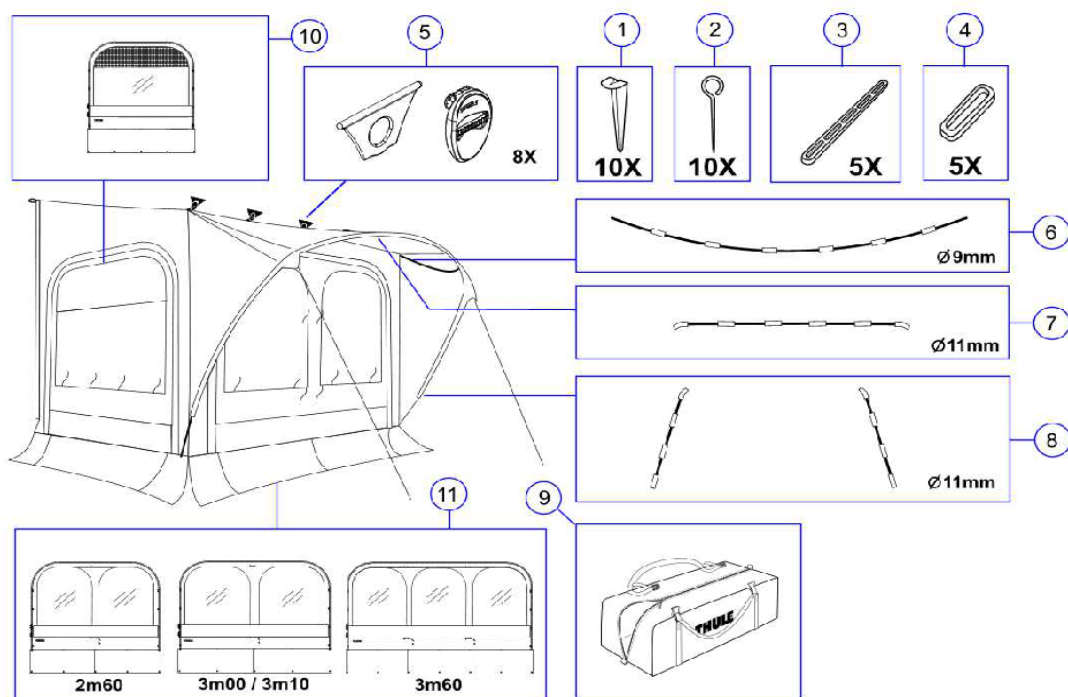

2023 SPARE PARTS LIST

QuickFit / EasyLink

THULE
SWEDEN

SLW601

THULE
EASYLINK

THULE QuickFit

SLW601-02

	ART.NR.	DESCRIPTION	RETAIL € (ex.VAT)
1	1500601169	TENT PEG HALF ROUND (X10)	11,60
2	1500601171	GROUND SHEET PEG (X10)	7,60
3	1500601167	MULTI POSITION RUBBER 20CM (X5)	13,90
4	1500602154	ELASTIC BAND 8CM (X5)	8,60
5	1500602779	FIXATION PIECES LEAD RAIL (X8)	35,30
6	1500602780	TENT POLES Ø9MM ROOF ARCH - 2M60 M (380cm)	30,00
	1500602781	TENT POLES Ø9MM ROOF ARCH - 2M60 L/XL (390cm)	30,00
	1500602782	TENT POLES Ø9MM ROOF ARCH - 3M00 DUC H2 (410cm)	30,00
	1500602878	TENT POLES Ø9MM ROOF ARCH - 3M10 M/L/XL (420cm)	30,00
	1500602784	TENT POLES Ø9MM ROOF ARCH - 3M60 M/L/XL (460cm)	44,00
7	1500602785	TENT POLES Ø11MM UPPER ARCH - 2M60 M (235cm)	42,60
	1500602786	TENT POLES Ø11MM UPPER ARCH - 2M60 L/XL (250cm)	42,60
	1500602787	TENT POLES Ø11mm UPPER ARCH - 3M00 DUC H2 (255cm)	42,60
	1500602880	TENT POLES Ø11mm UPPER ARCH - 3M10 M (260cm)	42,60
	1500602881	TENT POLES Ø11mm UPPER ARCH - 3M10 L/XL (275cm)	42,60
	1500602788	TENT POLES Ø11MM UPPER ARCH - 3M60 M (295cm)	48,20
	1500602789	TENT POLES Ø11MM UPPER ARCH - 3M60 L/XL (315cm)	48,20
8	1500602790	TENT POLES Ø11MM LOWER ARCH (X2) (183cm)	30,00
9	1500602791	QUICK FIT SPORTS BAG	49,40
10	1500602882	QUICKFIT SIDE INSERT	217,80
11	1500602883	QUICKFIT FRONT INSERT - 2M60	232,00
	1500602884	QUICKFIT FRONT INSERT - 3M00/3M10	246,10
	1500602885	QUICKFIT FRONT INSERT - 3M60	266,90