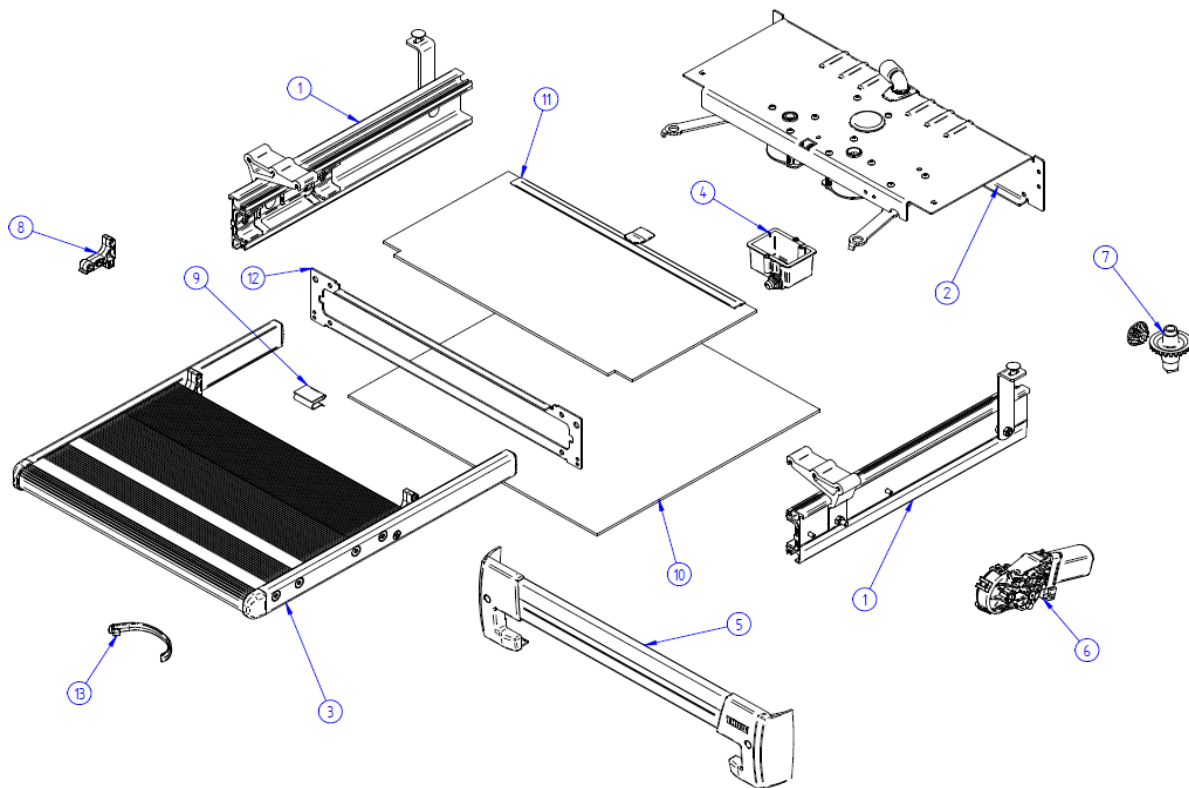

2023 SPARE PARTS LIST

Slide-Out Step V19 12V Ducato | Jumper | Boxer Euro6 d-Temp

THULE
SWEDEN

SDC603

THULE
SWEDEN

THULE Slide Out V19 12V DU/JU/BO

SDC603-01

	ART.NR.	DESCRIPTION	RETAIL € (ex.VAT)
1	1500603244	FRAME SLIDE OUT V19 DUC/JUMP/BOX - 400	88,10
	1500603245	FRAME SLIDE OUT V19 DUC/JUMP/BOX - 550	95,80
	1500603246	FRAME SLIDE OUT V19 DUC/JUMP/BOX - 700	103,30
2	1500603236	MOTOR COMPLETE SO V19 CRAFTER - 400	187,30
	1500603229	MOTOR COMPLETE SO V19 CRAFTER - 550	193,80
	1500603237	MOTOR COMPLETE SO V19 CRAFTER - 700	232,90
3	1500603247	FOOTBOARD COMPLETE SO V19 DUC/JUMP/BOX - 400	125,80
	1500603248	FOOTBOARD COMPLETE SO V19 DUC/JUMP/BOX - 550	151,00
	1500603249	FOOTBOARD COMPLETE SO V19 DUC/JUMP/BOX - 700	176,30
4	1500603129	ALARMSWITCH SLIDE OUT V16	16,20
5	1500603238	FRONT PROTECTION SLIDE-OUT V19 - 400	22,70
	1500603230	FRONT PROTECTION SLIDE-OUT V19 - 550	27,80
	1500603239	FRONT PROTECTION SLIDE-OUT V19 - 700	32,80
6	1500602744	12V MOTOR SLIDE OUT 2012	90,80
7	1500602745	REPAIR KIT PINION SLIDE-OUT 2012	17,40
8	1500602746	END STOP FOOTBOARD SLIDE OUT 2012	9,90
9	1500602752	FIXATION SPRING PROTECTION COVER - 6PCS	11,90
10	1500603250	LOWER PROTECTION SLIDE-OUT V19 DUC/JUMP/BOX - 400	29,30
	1500603251	LOWER PROTECTION SLIDE-OUT V19 DUC/JUMP/BOX - 550	30,50
	1500603252	LOWER PROTECTION SLIDE-OUT V19 DUC/JUMP/BOX - 700	35,30
11	1500603253	UPPER PROT SLIDE-OUT V19 DUC/JUMP/BOX + LIP PROFILE - 400	Not available
	1500603254	UPPER PROT SLIDE-OUT V19 DUC/JUMP/BOX + LIP PROFILE - 550	Not available
	1500603255	UPPER PROT SLIDE-OUT V19 DUC/JUMP/BOX + LIP PROFILE - 700	32,80
12	1500603242	FRONT PLATE SLIDE OUT V19 - 400	20,20
	1500603232	FRONT PLATE SLIDE OUT V19 - 550	22,70
	1500603243	FRONT PLATE SLIDE OUT V19 - 700	25,20
13	1500603404	SAFETY HOOK FOOTBOARD SO	6,20
14	1500603133	REAR FIXATION PROFILE SLIDE OUT 2016 DUCATO	37,30