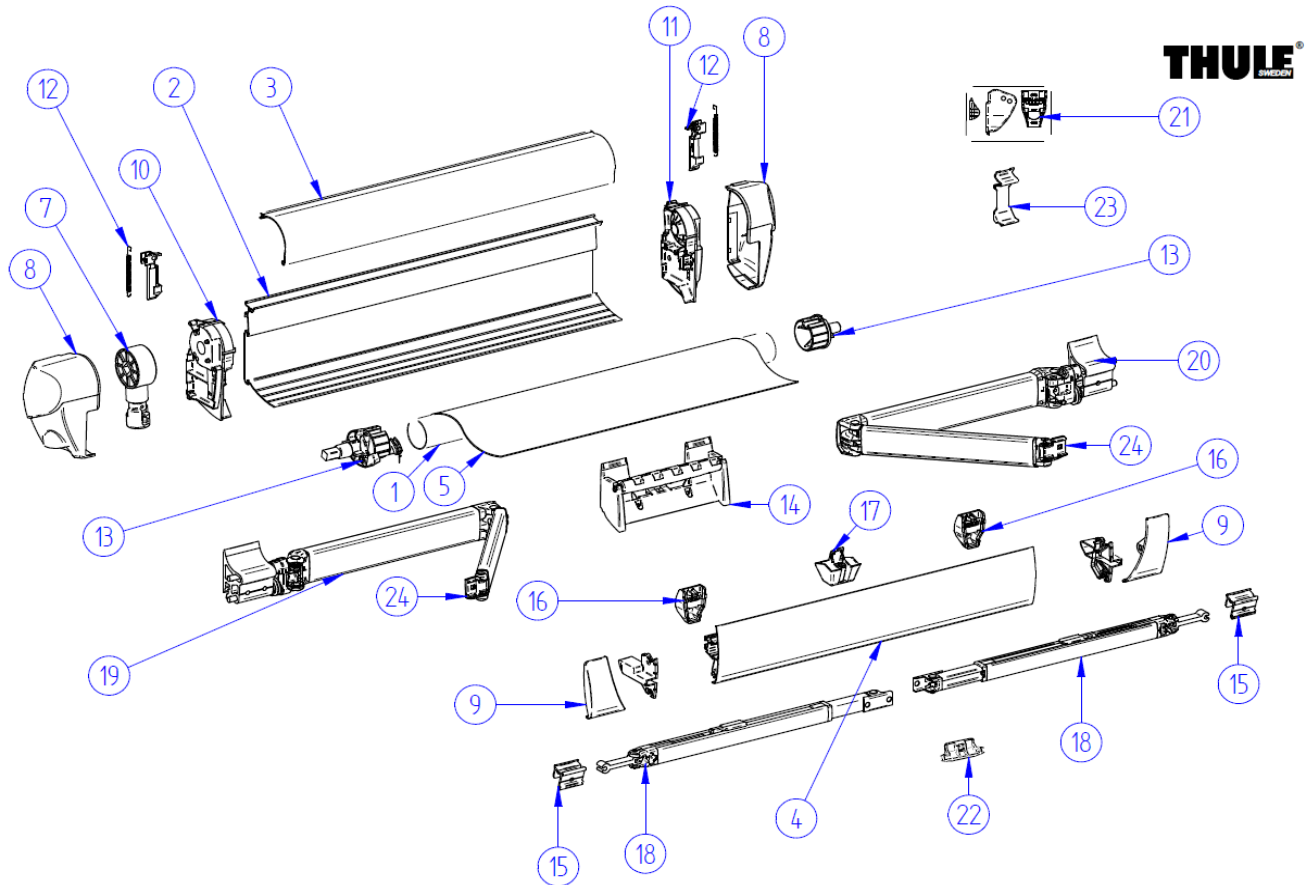

2023 SPARE PARTS LIST
5003

THULE Omnistor 5003

5AF611-01

	ART.NR.	DESCRIPTION	RETAIL € (ex.VAT)
1	1500601790	ROLLER TUBE 48 5002/5003 -1,9M	Not available
	1500601791	ROLLER TUBE 48 5002/5003 -2,3M	Not available
	1500601792	ROLLER TUBE 48 5002/5003 -2,6M	Not available
	1500601793	ROLLER TUBE 48 5002/5003 -3,0M	Not available
	1500601794	ROLLER TUBE 48 5002/5003 -3,5M	Not available
	1500601795	ROLLER TUBE 52 5003 -4,00M	Not available
	1500601796	ROLLER TUBE 52 5003 -4,50M	Not available
2	1500601546	MAIN HOUSING 5003 1.90M	94,40
	1500601547	MAIN HOUSING 5003 2.30M	110,60
	1500601548	MAIN HOUSING 5003 2.60M	123,20
	1500601549	MAIN HOUSING 5003 3.00M	142,10
	1500601550	MAIN HOUSING 5003 3.50M	166,00
	1500601551	MAIN HOUSING 5003 4.00M	190,70
	1500601552	MAIN HOUSING 5003 4.50M	192,60
	1500601567	MAIN HOUSING 5003 ANO 1.90M	Not available
	1500601568	MAIN HOUSING 5003 ANO 2.30M	Not available
	1500601569	MAIN HOUSING 5003 ANO 2.60M	Not available
	1500601570	MAIN HOUSING 5003 ANO 3.00M	Not available
	1500601571	MAIN HOUSING 5003 ANO 3.50M	Not available
	1500601572	MAIN HOUSING 5003 ANO 4.00M	Not available
	1500601573	MAIN HOUSING 5003 ANO 4.50M	Not available
	1500602683	MAIN HOUSING 5003 ANTHR. 2.60M	124,10
	1500602684	MAIN HOUSING 5003 ANTHR. 3.00M	143,50
	1500602685	MAIN HOUSING 5003 ANTHR. 3.50M	167,70
	1500602686	MAIN HOUSING 5003 ANTHR. 4.00M	192,60
3	1500601553	ROOF HOUSING 5003 1.90M	47,90
	1500601554	ROOF HOUSING 5003 2.30M	58,20
	1500601555	ROOF HOUSING 5003 2.60M	64,30
	1500601556	ROOF HOUSING 5003 3.00M	74,30
	1500601557	ROOF HOUSING 5003 3.50M	87,10