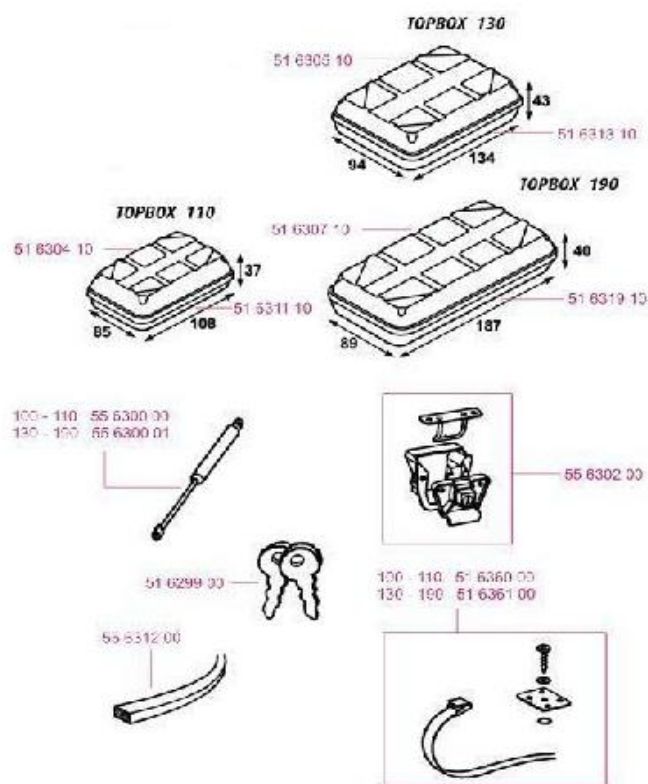

2023 SPARE PARTS LIST

Boxes

TOP-BOX