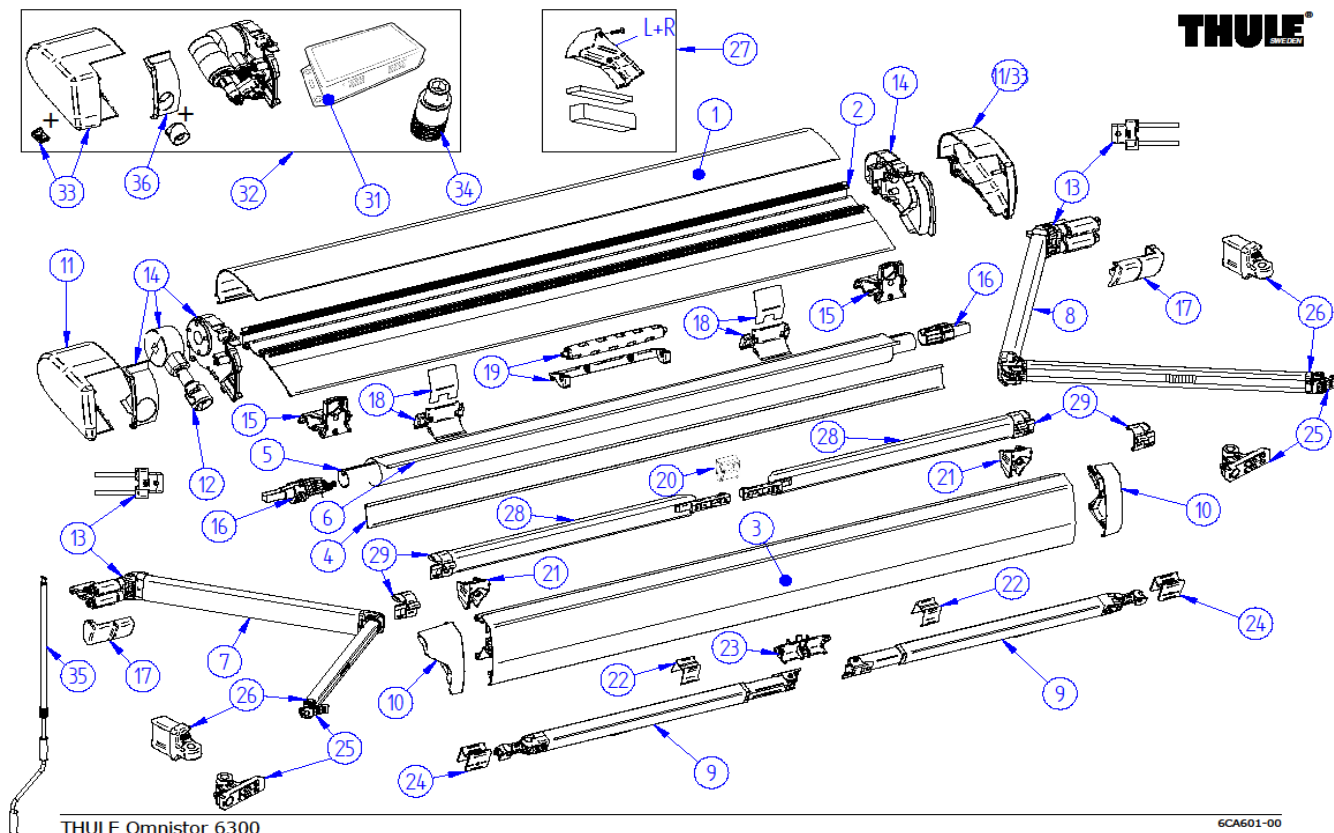

2023 SPARE PARTS LIST

6300

THULE
SWEDEN

6CA601

THULE
SWEDEN

THULE Omnistor 6300

6CA601-00

	ART.NR.	DESCRIPTION	RETAIL € (ex.VAT)
1	1500603256	COVER HOUSING 6300 2,60M WHITE	123,20
	1500603257	COVER HOUSING 6300 3,00M WHITE	142,10
	1500603258	COVER HOUSING 6300 3,25M WHITE	165,30
	1500603259	COVER HOUSING 6300 3,50M WHITE	165,30
	1500603260	COVER HOUSING 6300 3,75M WHITE	190,50
	1500603261	COVER HOUSING 6300 4,00M WHITE	190,50
	1500603262	COVER HOUSING 6300 4,25M WHITE	222,90
	1500603263	COVER HOUSING 6300 4,50M WHITE	222,90
	1500603264	COVER HOUSING 6300 5,00M WHITE	255,30
	1500603265	COVER HOUSING 6300 3,25M ANO	165,30
	1500603266	COVER HOUSING 6300 3,50M ANO	165,30
	1500603267	COVER HOUSING 6300 3,75M ANO	190,50
	1500603268	COVER HOUSING 6300 4,00M ANO	190,50
	1500603269	COVER HOUSING 6300 4,50M ANO	222,90
	1500603270	COVER HOUSING 6300 5,00M ANO	255,30
	1500603271	COVER HOUSING 6300 2,60M ANTHR.	123,20
	1500603272	COVER HOUSING 6300 3,00M ANTHR.	142,10
	1500603273	COVER HOUSING 6300 3,25M ANTHR.	165,30
	1500603274	COVER HOUSING 6300 3,50M ANTHR.	165,30
	1500603275	COVER HOUSING 6300 3,75M ANTHR.	190,50
	1500603276	COVER HOUSING 6300 4,00M ANTHR.	190,50
	1500603470	COVER HOUSING 6300 4,25M ANTHR.	222,90
	1500603277	COVER HOUSING 6300 4,50M ANTHR.	222,90
	1500603278	COVER HOUSING 6300 5,00M ANTHR.	255,30
2	1500603279	BACK HOUSING 6200 2,60M	156,80
	1500603280	BACK HOUSING 6300 3,00M	184,20
	1500603281	BACK HOUSING 6300 3,25M	211,00
	1500603282	BACK HOUSING 6300 3,50M	211,00
	1500603283	BACK HOUSING 6300 3,75M	237,40
	1500603284	BACK HOUSING 6300 4,00M	237,40