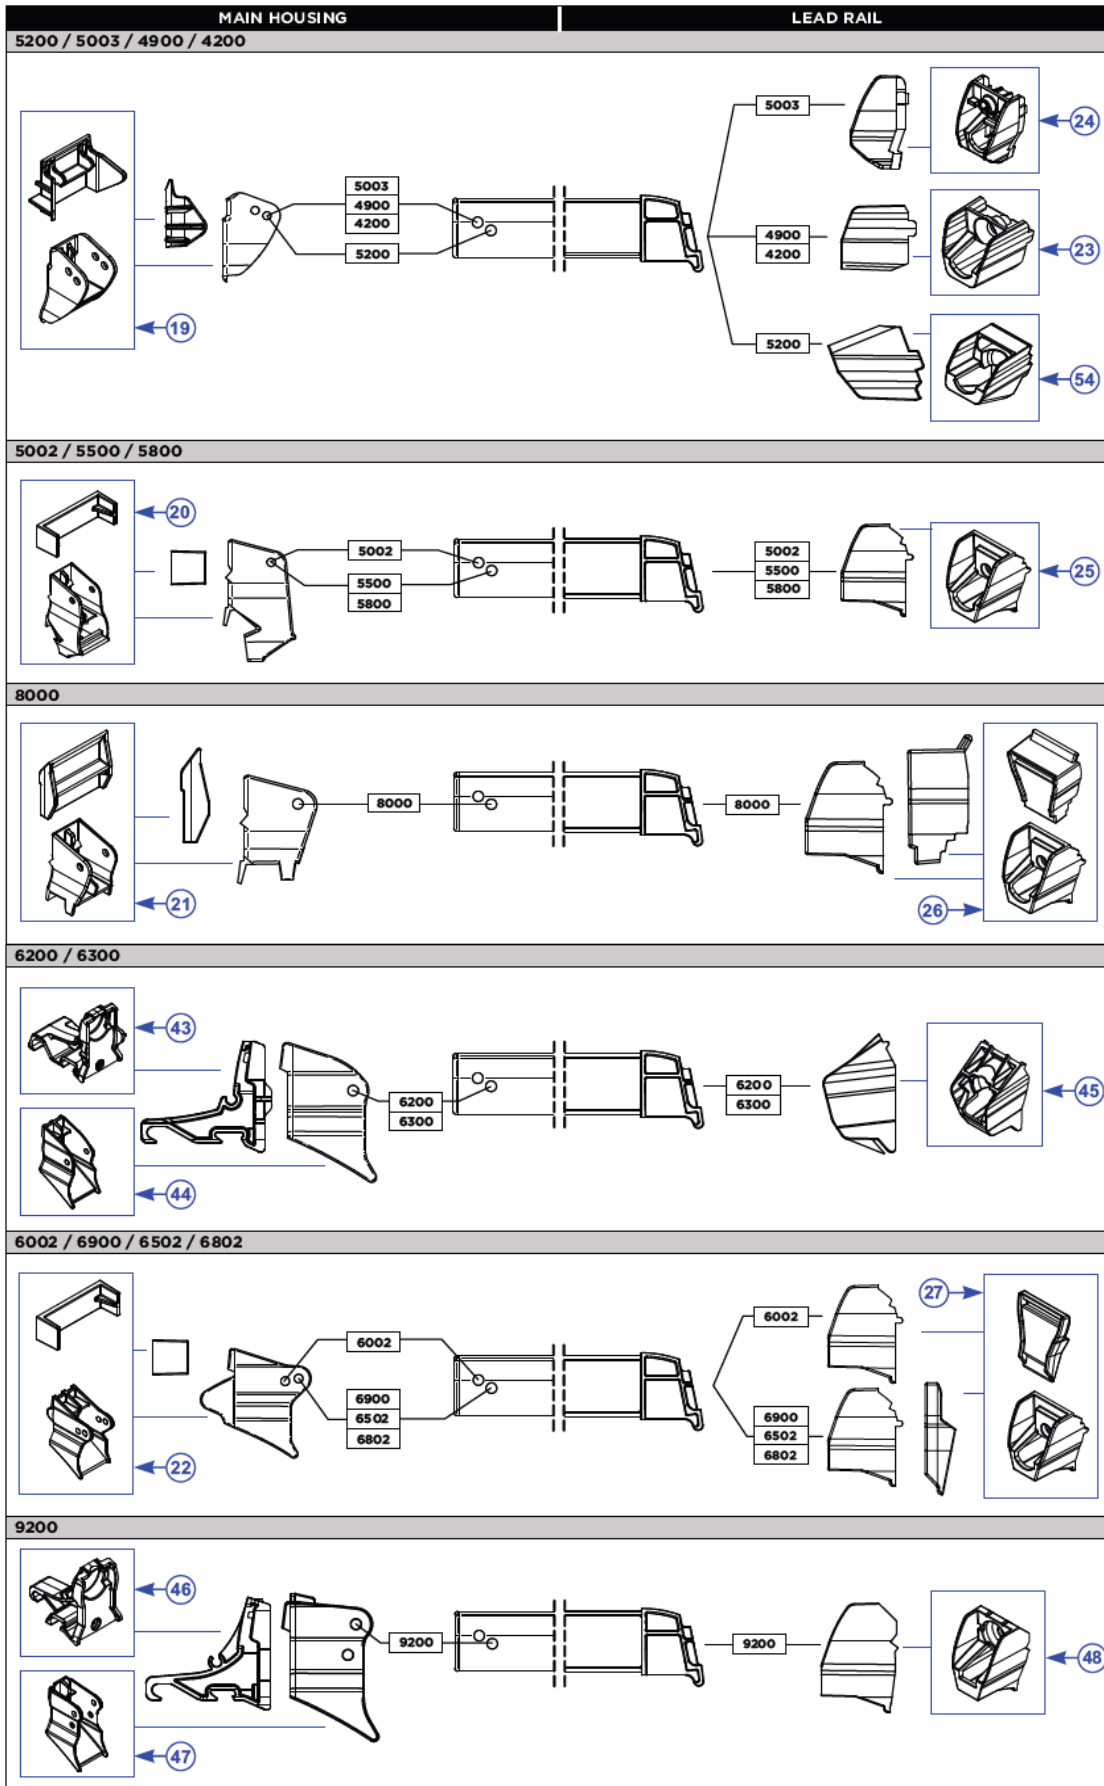

2023 SPARE PARTS LIST
Residence, Panorama & Veduta

SRS600 / SRS601 / SRS602

2023 SPARE PARTS LIST

Residence, Panorama & Veduta

SRS600 / SRS601 / SRS602

	ART.NR.	DESCRIPTION	RETAIL € (ex.VAT)
1	1500601178	BUCKLE 16MM WHITE - 5 PCS	Not available
2	1500600119	WINDOW TUBE ASSY	22,50
3	1500601169	TENT PEG HALF ROUND - 10PCS	11,60
4	1500601171	GROUNDSHEET PEG - 10PCS	7,60
5	1500601167	MULTI POSITION RUBBER 20CM - 5PCS	13,90
6	1500602154	ELASTIC BAND 8CM - 5PCS	8,60
7	1500601182	NUT KNOB M6 GREY SAFARI RESIDENCE - 3PCS	5,60
8	1500601181	COVER CLAMP PROFILE 2L+2R	5,10
9	1500602155	END PIECE TENSION RAFTER CLAMP	6,90
10	1500601161	CURTAIN HOLDER - 12PCS	11,10
11	1500602029	CONNECTING PROFILE GREY - 1,00M (RESI G1/G2 & PANORAMA)	6,30
	1500603145	CONNECTING PROFILE BLACK - 1,00M (RESIDENCE G3)	8,10
12	1500600139	CLOSING PROFILE MAST L= 1140 MM	11,60
13	1500600138	SUPPORT PROFILE SAFARI RESIDENCE	39,60
14	1500602775	FOOT PIECE MAST SAFARI RESIDENCE 13 2PCS	9,40
15	1500601400	FIXATION SYSTEM MAST RESIDENCE	Not available
16	1500601189	END PIECE MAST SAFARI RESIDENCE 8000	5,30
17	1500601179	END PIECE MAST SAFARI RESIDENCE	4,40
18	1500601187	MAST HOLDER SAFARI RESIDENCE S6+8000	5,30
19	1500601682	POSIT. PIECE + TR HOLDER 5003	6,30
20	1500601180	POSITIONING BLOCK + TENSION RAFTER HOUSING S5	6,90
21	1500601188	POSITIONING BLOCK + TENSION RAFTER HOUSING 8000	5,30
22	1500601184	POSITIONING BLOCK + TENSION RAFTER HOUSING S6	6,90
23	1500602156	INSERT LR 4900	6,70
24	1500601683	INSERT LR 5003 + END PIECE TR CLAMP	6,70
25	1500601183	END PIECE TENSION RAFTER CLAMP + INSERT SR S5	6,10
26	1500601186	END PIECE TENSION RAFTER CLAMP + INSERT SR 8000	8,60
27	1500601185	END PIECE TENSION RAFTER CLAMP + INSERT SR S6	8,60
28	1500602034	SUCTION PAD VW RESIDENCE ASSY	Not available
29	1500602035	BELT HOOKS VW RESIDENCE	Not available
30	1500602157	CLAMPING PROFILE 5 SERIES - 2M50 - LEFT	172,50
31	1500602158	CLAMPING PROFILE 5 SERIES - 2M50 - RIGHT	172,50
32	1500602159	CLAMPING PROFILE 6 SERIES - 2M50 - LEFT	174,20
33	1500602160	CLAMPING PROFILE 6 SERIES - 2M50 - RIGHT	174,20
34	1500602161	CLAMPING PROFILE 6 SERIES - 2M75 - LEFT	182,10
35	1500602162	CLAMPING PROFILE 6 SERIES - 2M75 - RIGHT	182,10
36	1500602163	CLAMPING PROFILE 8000 - 2M75 - LEFT	183,70
37	1500602164	CLAMPING PROFILE 8000 - 2M75 - RIGHT	183,70
38	1500602165	MAST PROFILE - LEFT	160,20
39	1500602166	MAST PROFILE - RIGHT	160,20
40	1500602762	CLAMPING PROFILE 9200 - 3M00 - LEFT	192,40
41	1500602763	CLAMPING PROFILE 9200 - 3M00 - RIGHT	192,40
42	1500602673	LH+RH CLAMPING PROFILE UPGRADE	88,70
43	1500602610	HOUSING CON.PCE TENSION RAFTER 6200	9,10
44	1500602776	TENSION RAFTER HOUSING 6200	6,90
45	1500602616	INSERT LEAD RAIL 6200 2PC	9,10
46	1500602498	HOUSING CON.PCE TENSION RAFTER 9200	9,10
47	1500602777	TENSION RAFTER HOUSING 9200	6,90
48	1500602447	INSERT LEAD RAIL 9200 2PC	9,10
49	1500602778	LH & RH MAST PROFILE EXTENTION XXL	21,40
50	1500602794	FOOT DISK PANORAMA DUCATO H2 (X2)	61,20
51	1500602795	FLEX BASE SNAD STUD 25MM TRANS (X10)	84,70
52	1500602796	SUPPORT PROFILE PANORAMA DUCATO H2	39,60
53	1500602797	EYE BOLT (X2)	20,00
54	1500603076	INSERT LEAD RAIL 5200 2PC	9,10
55	1500603146	CURTAIN STOP 6PCS	5,60
56	1500602967	SIDE RELEASE BUCKLE + STRAP 40CM - 3 PCS	10,40
57	1500603355	TRANSFORMATION KIT RESIDENCE RAFTER 6300	117,20