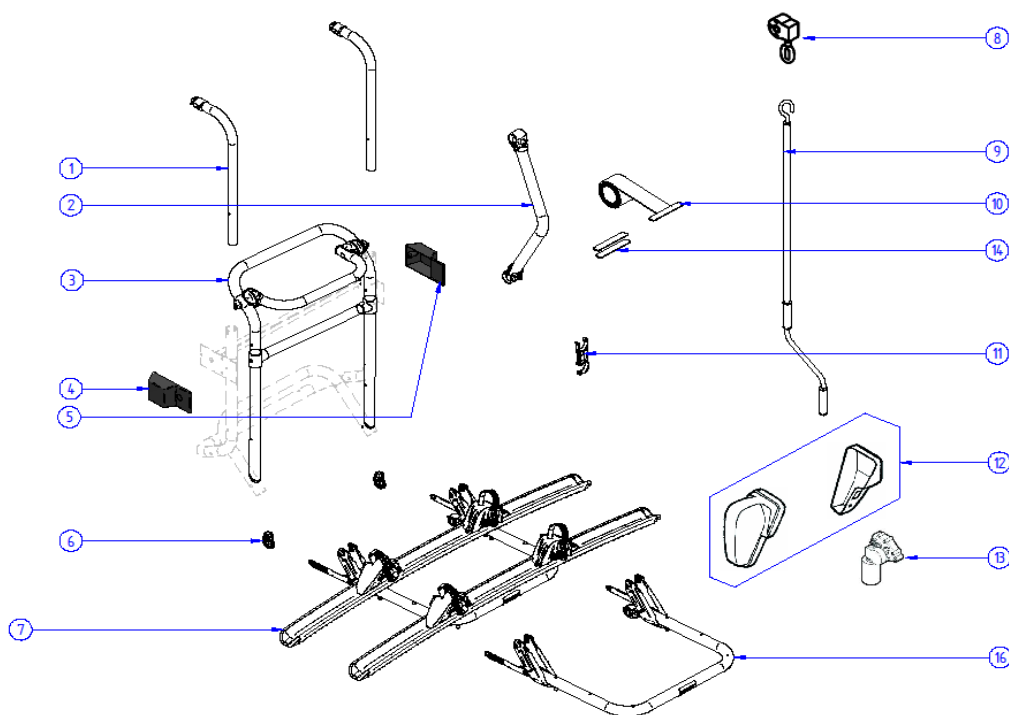

2023 SPARE PARTS LIST

Lift V16 Manual - Lift V16 12V

THULE
SWEDEN

OBL606

THULE
SWEDEN

THULE Lift V16

OBL606-02

	ART.NR.	DESCRIPTION	RETAIL € (ex.VAT)
1	1500603103	LIFT V16 ARM (1x)	36,50
	307371	LIFT V16 EXTENSION ARMS 150CM (2pcs)	see price list
2	1500603104	LIFT V16 TIE TUBE (1x)	40,70
3	1500603105	LIFT V16 SUPPORTING FRAME	140,60
4	1500603106	LIFT V16 SIDEPLATE COVER BLACK LH - MANUAL & 12V	46,70
5	1500603107	LIFT V16 SIDEPLATE COVER BLACK RH - MANUAL	50,90
6	1500603108	LIFT V16 TUBE STOP 40° (2pcs)	7,90
7	1500603109	LIFT V16 PLATFORM COMPLETE	326,30
8	1500601972	LIFT MANUAL GEAR	36,10
9	1500603148	LIFT MANUAL HAND CRANK 70cm	21,80
10	1500600467	LIFT STRAP - 2PCS	13,40
11	1500602622	G2 PLATFORM HOLDER 34/34 (1x)	7,60
12	1500603110	LIFT V16 12V MOTOR COVER RH BLACK - 2PCS	115,70
13	1500600504	LIFT 12V MOTOR	291,90
14	1500603177	REPAIR KIT LIFT INSERT PULL STRAPS	8,70
15	1500603118	REPAIR KIT LIFT MOTOR GEAR	13,70
16	1500603484	LIFT V16 PLATFORM WITHOUT RAILS	176,90