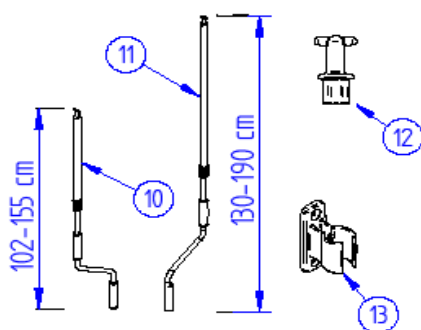

Handcrank

Coupling Funnel

THULE Omnistor General pieces 2

STA 601-00

	ART.NR.	DESCRIPTION	RETAIL € (ex.VAT)
6	1500601789	CENTRAL CLAMP SUPPORT LEG	4,40
7	1500601150	ADJ.BALANCER ASSY SUPPORT LEG (2 PCS)	9,70
9	1500601278	FEMALE HINGE SUPPORT LEG ASSY	13,90
10	1500602210	HAND CRANK ASSY SHORT	50,90
11	1500600115	HAND CRANK ASSY LONG	56,40
12	1500601279	UPPER CRANK PIN	10,60
13	1500601222	HAND CRANK CLIPS (2PCS)	8,60
14	1500601211	COUPLING FUNNEL	20,90
15	1500602406	THULE AWNING LOGO STICKER	4,10