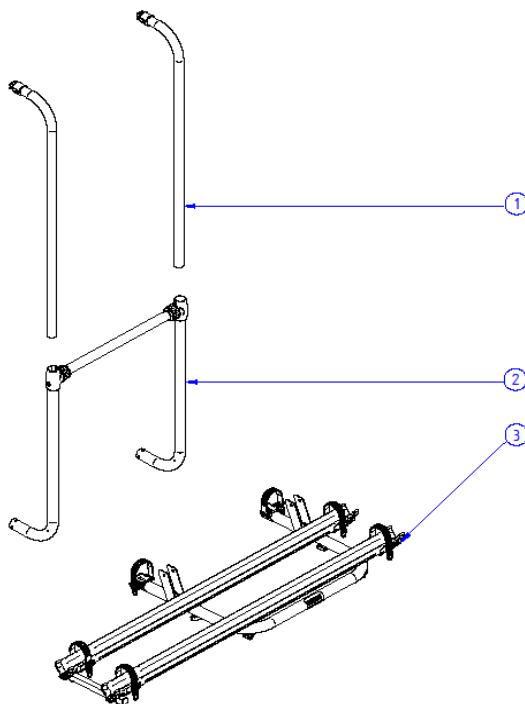

2023 SPARE PARTS LIST

Elite Van XT

THULE
SWEDEN

MH607

THULE
SWEDEN

THULE Elite Van XT

MH607-03

	ART.NR.	DESCRIPTION	RETAIL € (ex.VAT)
1	1500603150	MOUNTING RAIL D/J/B >2007 TOP + BOTTOM	203,80
	1500603217	MOUNTING RAIL D/J/B >2007 TOP + BOTTOM BLACK	216,80
	1500603218	MOUNTING RAIL VW CRAFTER >2017 TOP + BOTTOM BLACK	216,80
	1500603528	MOUNTING RAIL SPRINTER & CRAFTER <2017 TOP + BOTTOM BLACK	216,80
	1500603766	MOUNTING RAIL FORD TRANSIT >2015	216,80
2	1500603151	MOUNTING RAIL ENDCAP 2PCS	4,40
3	1500603152	MOUNTING RAIL CONNECTION 4PCS	6,30
	1500603572	MOUNTING RAIL CONN 4PCS - SPRINTER & CRAFTER <2017	6,30
	1500603767	MOUNTING RAIL CONNECTION - FORD TRANSIT >2015	6,30
4	1500603153	COVER STRIP RIBBED 750mm 2PCS	7,10
5	1500603154	ELITE VAN XT FOOT + COVER 2PCS	8,60
6	1500603155	ELITE VAN XT BODY	144,00
	1500603219	ELITE VAN XT BODY BLACK	153,40
7	1500603156	ELITE VAN XT PLATFORM COMPLETE	204,00
	1500603220	ELITE VAN XT PLATFORM COMPLETE BLACK	218,30
8	1500603724	ELITE VAN XT RAIL PROFILE	42,10
	1500603725	ELITE VAN XT RAIL PROFILE - BLACK	46,70