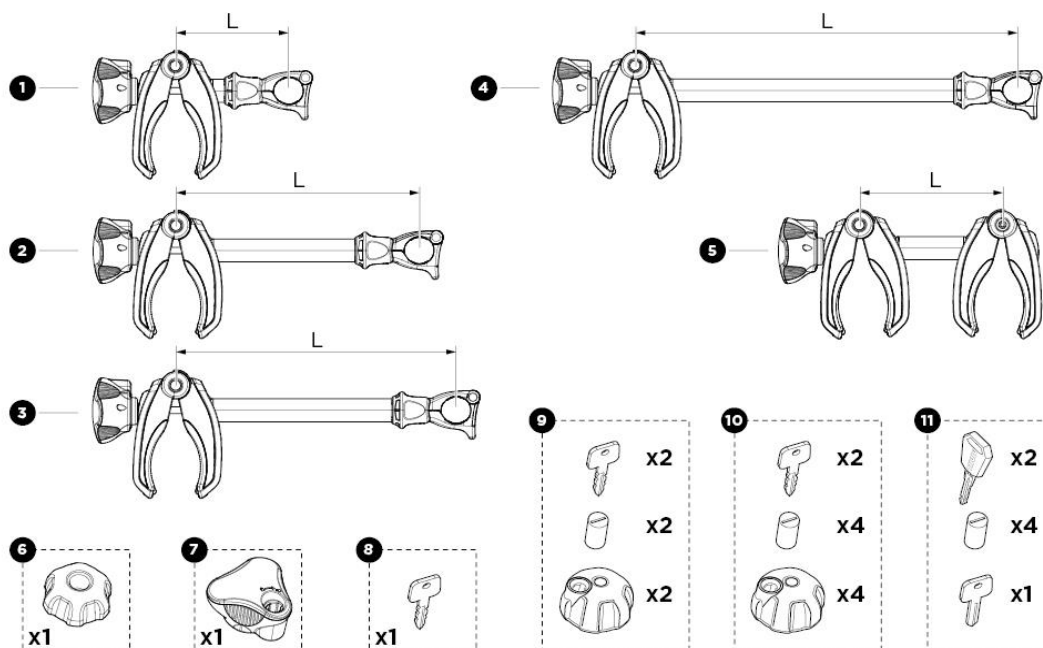

2023 SPARE PARTS LIST

Bike Carrier Arms, Knobs & Keys

THULE
SWEDEN

3BIA0001

Thule-Bike-Rack_Arms-Knobs-Keys (BIA)
OS_3BIA0001-00_Thule-Bike-Rack_Arms-Knobs-Keys_SP-List

THULE
10/01/2023

	ART.NR.	DESCRIPTION	RETAIL € (ex.VAT)
1	302520	BIKE ARM #1 ACUTIGHT WITH LOCK - ANO (12cm)	see price list
	302525	BIKE ARM #1 ACUTIGHT WITH LOCK - BLACK (12cm)	see price list
2	302521	BIKE ARM #2 ACUTIGHT WITH LOCK - ANO (26cm)	see price list
	302526	BIKE ARM #2 ACUTIGHT WITH LOCK - BLACK (26cm)	see price list
3	302522	BIKE ARM #2,5 ACUTIGHT WITH LOCK - ANO (30cm)	see price list
	302527	BIKE ARM #2,5 ACUTIGHT WITH LOCK - BLACK (30cm)	see price list
4	302523	BIKE ARM #3 ACUTIGHT WITH LOCK - ANO (41cm)	see price list
	302528	BIKE ARM #3 ACUTIGHT WITH LOCK - BLACK (41cm)	see price list
5	302524	BIKE ARM #4 ACUTIGHT WITH LOCK - ANO (DOUBLE CLAMP)	see price list
	302529	BIKE ARM #4 ACUTIGHT WITH LOCK - BLACK (DOUBLE CLAMP)	see price list
6	1500030364	BIKE ARM KNOB WITHOUT LOCK	6,10
7	1500052738	BIKE ARM ACUTIGHT KNOB WITHOUT LOCK	12,40
8	1500002XXX	SPARE KEY FOR BIKE ARM LOCK (XXX = KEY NR.)	20,30
9	1500603771	BIKE ARM KNOB WITH LOCK - SET OF 2	35,30
10	1500603772	BIKE ARM KNOB WITH LOCK - SET OF 4	86,90
11	450400	THULE ONE KEY SYSTEM - 4PCS	see price list