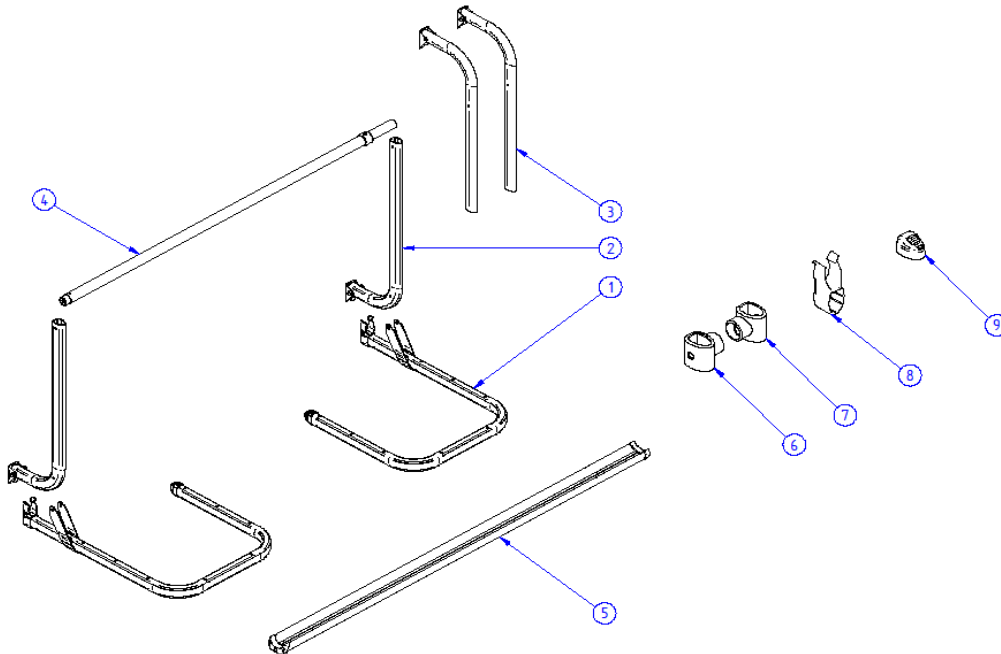

2023 SPARE PARTS LIST
Elite Eura Cargo - 3 Bikes

THULE
SWEDEN

OBM725

THULE
SWEDEN

THULE Omnibike Elite Euracargo

OBM725-02

	ART.NR.	DESCRIPTION	RETAIL € (ex.VAT)
1	1500601710	ELITE EURA CARGO PLATFORM (2x)	145,20
2	1500600463	ELITE EURA CARGO BASEFRAME BASE (1x)	Not available
3	1500602176	ELITE EURA CARGO BASEARM (1x)	29,50
4	1500602177	ELITE EURA CARGO CROSSBAR	42,60
5	1500602371	ELITE EURA CARGO BIKERAIL 157cm	Not available
6	1500601994	T-PIECE LH	3,90
7	1500601995	T-PIECE RH	3,90
8	1500601992	ENDCAP PLATFORM	3,60
9	1500602041	OVAL PLUG GREY	1,80