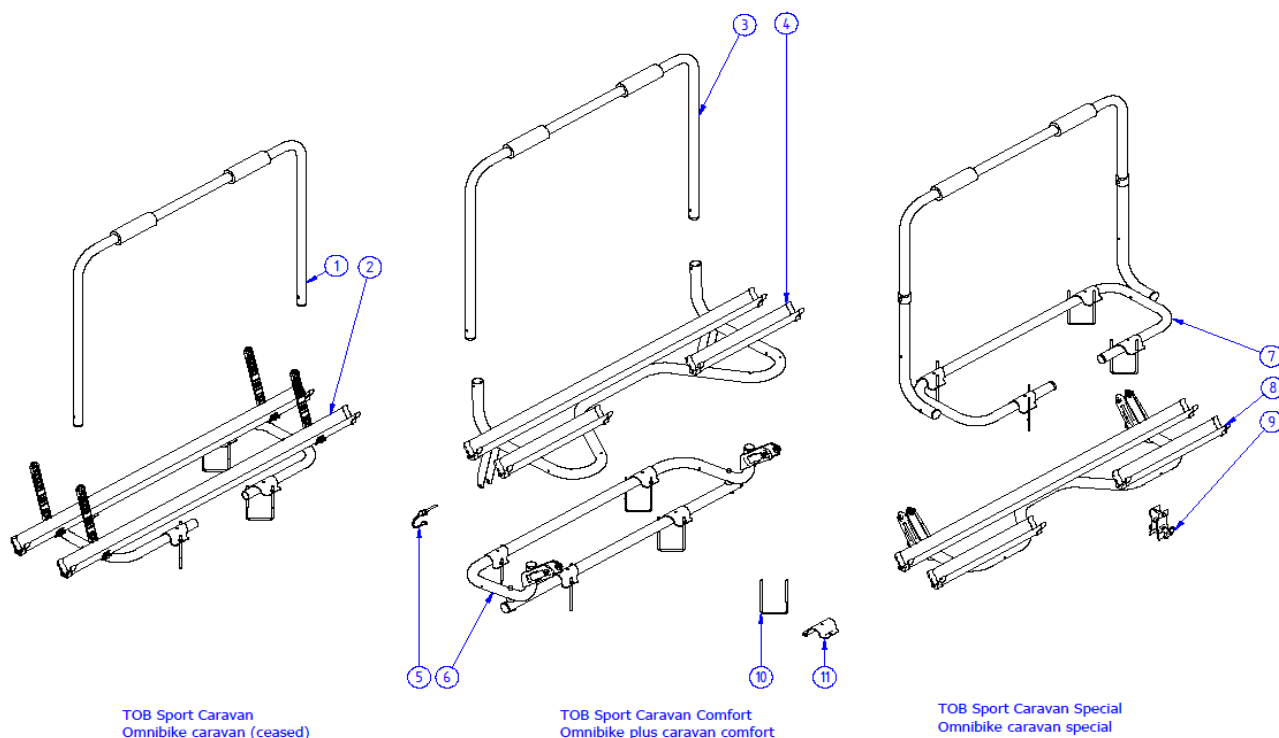

2023 SPARE PARTS LIST

Sport Caravan - Sport Caravan Comfort - Sport Caravan Special

THULE
SWEDEN

BA809

THULE
SWEDEN

THULE Sport Caravan - Caravan Comfort - Caravan Special

BA809-00

ART.NR.	DESCRIPTION	RETAIL € (ex.VAT)
Sport caravan - 2 bikes		
1	1500601510 SPORT CARAVAN BASEFRAME	48,20
2	1500601511 SPORT CARAVAN PLATFORM COMPLETE	130,70
Sport caravan comfort - 2 bikes		
3	1500601517 SPORT CAR.COMFORT SUPPORT BAR	Not available
4	1500600477 SPORT CAR.COMFORT PLATFORM COMPLETE	122,50
5	1500601981 SPORT CAR.COMFORT SECURITY PIN (1X)	5,60
6	1500601496 SPORT CAR.COMFORT BASE WITH LOAD TUBE	100,70
Sport caravan special - 2 bikes		
7	1500601497 SPORT CARAVAN SPECIAL BASE + SUPPORT BAR	Not available
8	1500601498 SPORT CARAVAN SPECIAL PLATFORM COMPLETE	Not available
9	1500601495 SPORT CARAVAN SPECIAL SUPPORT FOR PLATFORM (1x)	Not available
Common parts for all A-frames		
10	1500601980 U-BOLT M6 x 135/78/135	4,80
11	1500602773 FIXATION PLATE D30 LH, for caravan & special	7,60
	1500602774 FIXATION PLATE D30 RH, for caravan & special	7,60
	1500601977 FIXATION PLATE D34 LH, for comfort	7,60
	1500601978 FIXATION PLATE D34 RH, for comfort	7,60