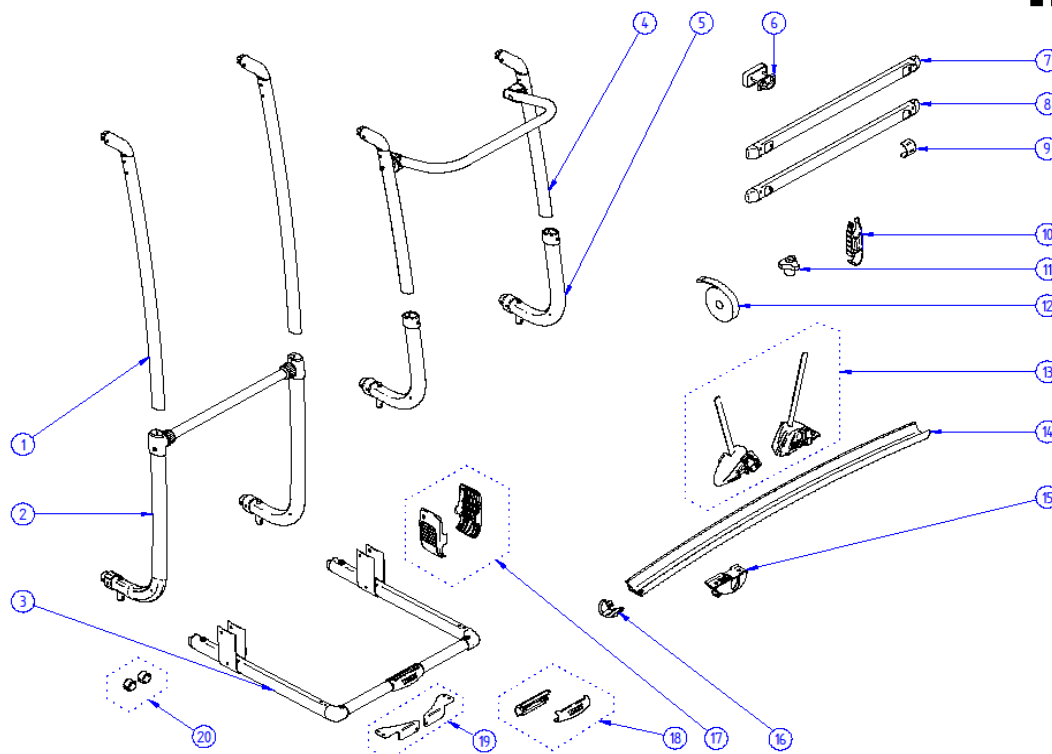

2023 SPARE PARTS LIST

Excellent Common Parts - Excellent LV - Excellent SV

THULE
SWEDEN

EX600

THULE
SWEDEN

THULE Excellent LV - Excellent SV - Excellent common parts

EX600-04

	ART.NR.	DESCRIPTION	RETAIL € (ex.VAT)
1	1500602393	EXCELLENT ARM (1x)	50,90
	1500603213	EXCELLENT ARM BLACK (1x)	54,90
2	1500602394	EXCELLENT CROSSBAR + T-PIECES + BODY	113,00
	1500603214	EXCELLENT CROSSBAR + T-PIECES + BODY BLACK	110,80
3	1500602397	EXCELLENT PLATFORM WITHOUT RAILS	183,00
	1500603215	EXCELLENT PLATFORM WITHOUT RAILS BLACK	191,90
4	1500602395	EXCELLENT SV ARMS+CROSSBAR	113,00
5	1500602396	EXCELLENT SV BODY + CONNECTION PIECE (1x)	50,90
6	1500602383	G2 UPPER FIXATION KIT (2x)	17,40
7	309828	G2 TOP MOUNTING RAIL	see price list
8	306946	BOTTOM MOUNTING RAIL	see price list
	308954	BOTTOM MOUNTING RAIL BLIND	see price list
9	307328	COVER MOUNTING RAIL (2pcs)	see price list
10	1500602400	PLATFORM HOLDER (2x)	15,10
11	1500603527	KNOB WITH NUT BLACK - 2PC	7,60
12	1500602387	SAFETY STRAP 2,00M BLACK	9,70
13	1500602403	EXCELLENT WHEEL HOLDER W PUMP BUCKLE (1L+1R)	39,60
14	1500602401	G2 RAIL PROFILE	42,10
	1500603216	G2 RAIL PROFILE BLACK	46,70
15	1500602621	EXCELLENT RAILSLIDER BLACK (2x)	16,90
16	1500602402	G2 ENDCAP RAIL (2x)	9,40
17	1500602398	EXCELLENT HINGE COVERS (1L+1R)	7,60
18	1500602399	EXCELLENT PLATFORM HANDLE	7,60
19	1500602697	PLATFORM CORNER CONNECTION	22,50
20	1500602751	ANTI RATTLING BOTTOM MOUNTING RAIL (2x)	3,40