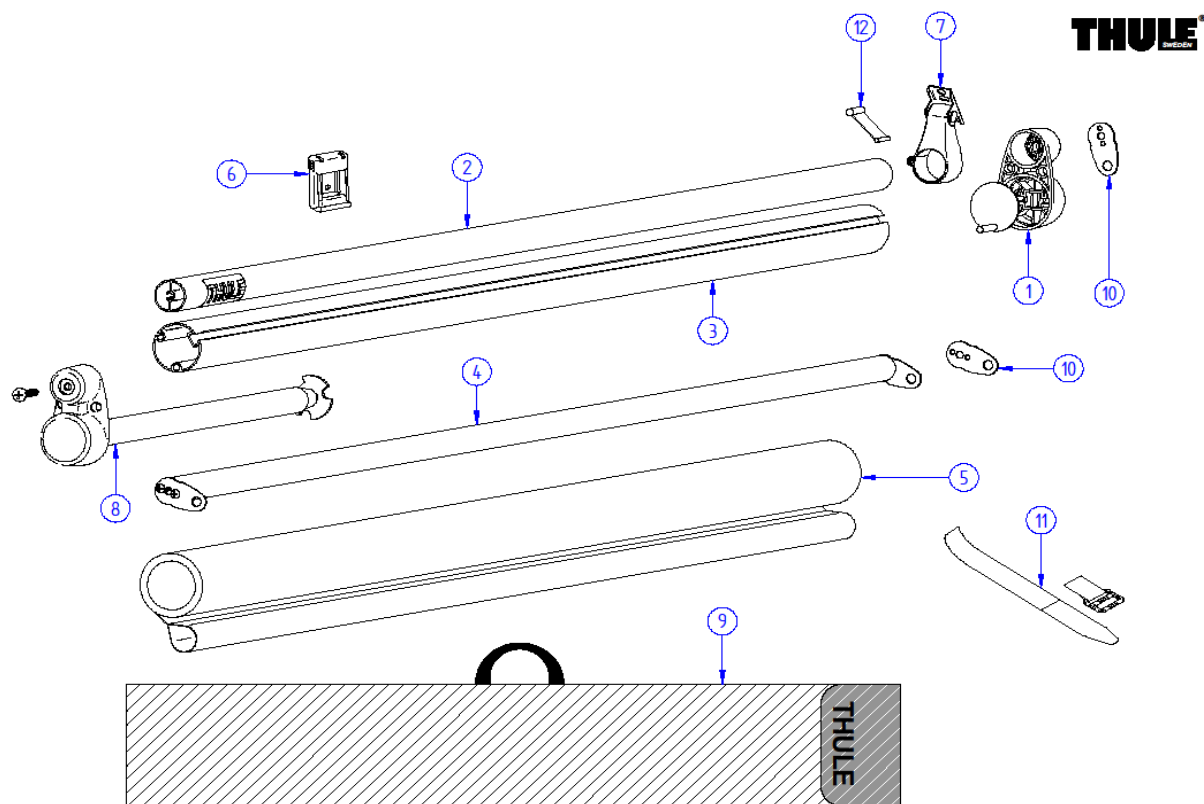

2023 SPARE PARTS LIST

Windscreen

THULE
SWEDEN

WS607

THULE Windscreen

WS607-02

	ART.NR.	DESCRIPTION	RETAIL € (ex.VAT)
1	1500602407	ROLLER TUBE END CAP ASSY	10,20
2	1500602408	FIXATION TUBE WINDSCREEN	41,40
3	1500602409	ROLLER TUBE WINDSCREEN	52,80
4	1500602410	HANDLE ASSY WINDSCREEN	45,40
5	1500602411	FABRIC WINDSCREEN	137,70
6	1500601212	PLASTIC BOTT.MOUNT.BRACKET 2PC	18,90
	1500602390	BOTTOM MOUNTING BRACKET BLACK 2PC	18,90
7	1500602412	FIXATION HOLDER ASSY WINDSCREEN	19,20
8	1500602413	ROLLER TUBE END CAP AND SPRING ASSY	37,00
9	1500602414	WINDSCREEN BAG	22,30
10	1500602415	TENT PEG PLATE WINDSCREEN	6,10
11	1500602416	VELCRO ASSY FIXATION WINDSCREEN	5,10
12	1500602809	CARAVANRAIL CONNECTION - 2PC	14,60