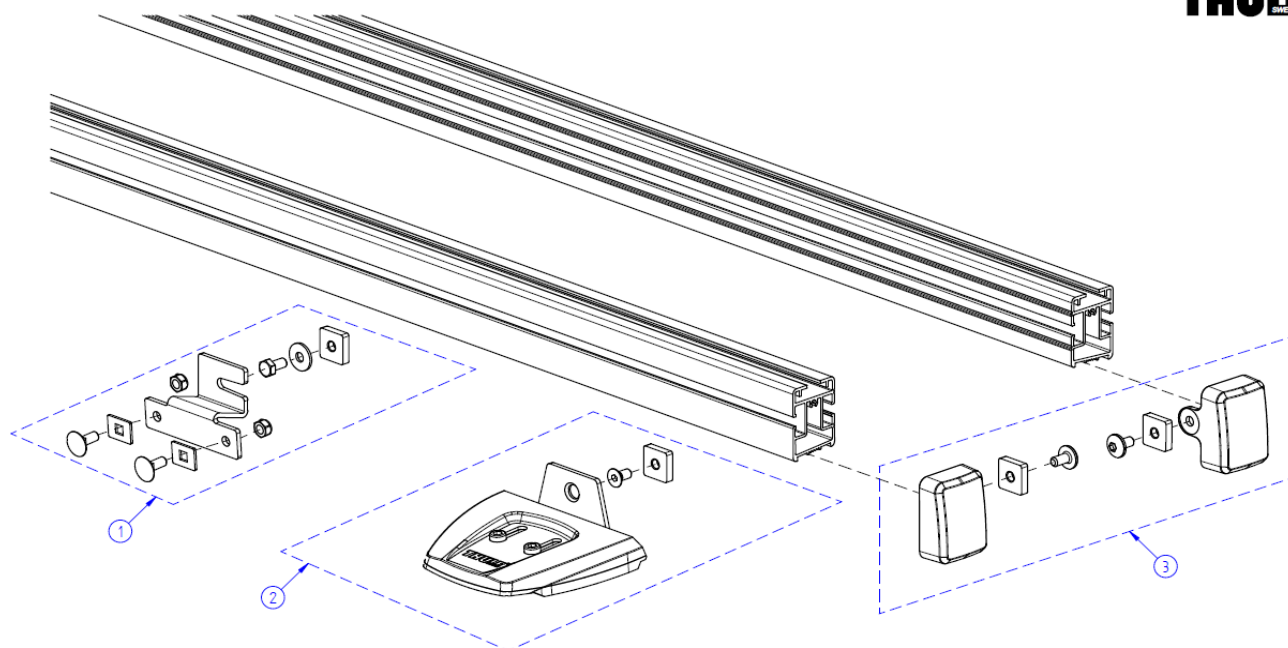

2023 SPARE PARTS LIST
SmartClamp System

THULE
SWEDEN

ADR608

THULE
SWEDEN

THULE SmartClamp System

ADR608-00

	ART.NR.	DESCRIPTION	RETAIL € (ex.VAT)
1	1500603183	BASE RAIL CONNECTOR (1 PCS)	18,90
2	1500603184	SMART CLAMP DUCATO H2 (1 PCS)	37,80
3	1500603185	BASE RAIL COVERS - LEFT/RIGHT	10,20