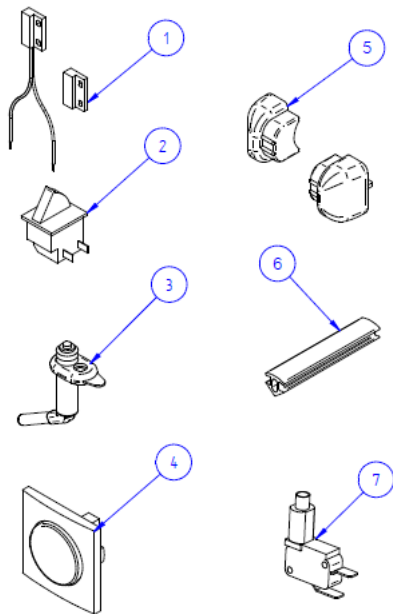

2023 SPARE PARTS LIST

Step Common Parts

THULE
SWEDEN

OSE601

THULE
SWEDEN

THULE general parts steps

OSE601-03

	ART.NR.	DESCRIPTION	RETAIL € (ex.VAT)
1	1500602761	DOOR REED SWITCH ELECTRONIC	7,10
2	1500601921	ALARM SWITCH FOR SINGLE STEP AND SLIDE-OUT STEP	13,90
3	1500600394	ALARM SWITCH FOR MANUAL STEP 47	16,20
4	1500600404	CONTROL SWITCH	17,20
5	1500601378	LH & RH PLUG FOOTBOARD BLACK - SINGLE AND DOUBLE STEP	8,10
	1500602747	LH & RH PLUG FOOTBOARD BLACK - SLIDE OUT STEP	8,10
6	1500600433	ANTI-SLIP FOOTB.V03-3MTR-BLACK	6,10
7	1500602669	ALARM SWITCH FOR DOUBLE STEP	15,10