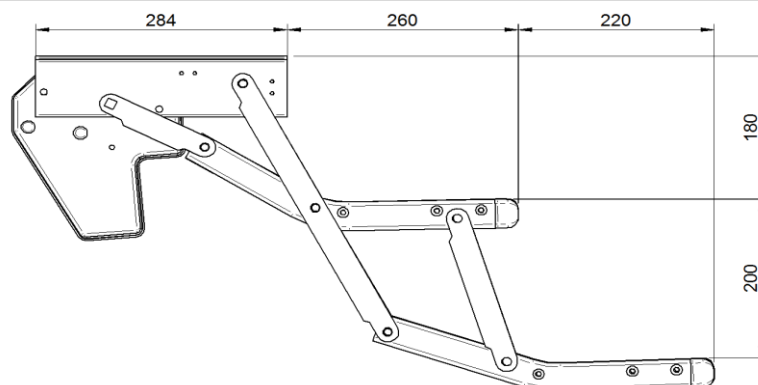

2023 SPARE PARTS LIST

Double Step 12V380 - 12V440- 12V500 -12V550

THULE
SWEDEN

DDS605

THULE
SWEDEN

THULE Double step 12V ALU

DDS605-00

	ART.NR.	DESCRIPTION	RETAIL € (ex.VAT)
1	1500600410	MOTOR CAP DOUBLE STEP (2PCS)	72,80
2	1500600416	12V MOTOR ASSY DOUBLE STEP	176,90
3	1500601928	FRAME CON. TUBE D12V380 – 2PC	17,20
	1500600417	FRAME CON. TUBE D12V440 – 2PC	17,20
	1500601432	FRAME CON. TUBE D12V500 – 2PC	17,20
	1500602280	FRAME CON. TUBE D12V550 – 2PC	18,60
4	1500600418	LH SCISSOR ASSY DOUBLE STEP	151,00
	1500603173	LH SCISSOR ASSY DOUBLE STEP 12V550 HYMER	151,00
5	1500600419	RH SCISSOR ASSY DOUBLE STEP	151,00
	1500603174	RH SCISSOR ASSY DOUBLE STEP 12V550 HYMER	151,00
6	308249	FOOT BOARD DOUBLE STEP12V380 – 2PC	96,80
	308250	FOOT BOARD DOUBLE STEP12V440 – 2PC	96,80
	308252	FOOT BOARD DOUBLE STEP12V500 – 2PC	102,60
	1500602281	FOOT BOARD DOUBLE STEP12V550 – 2PC	102,60
7	1500601154	REPAIR KIT RIVET DOUBLE STEP	20,00
8	1500602282	REPAIR KIT PINION DOUBLE STEP	43,10