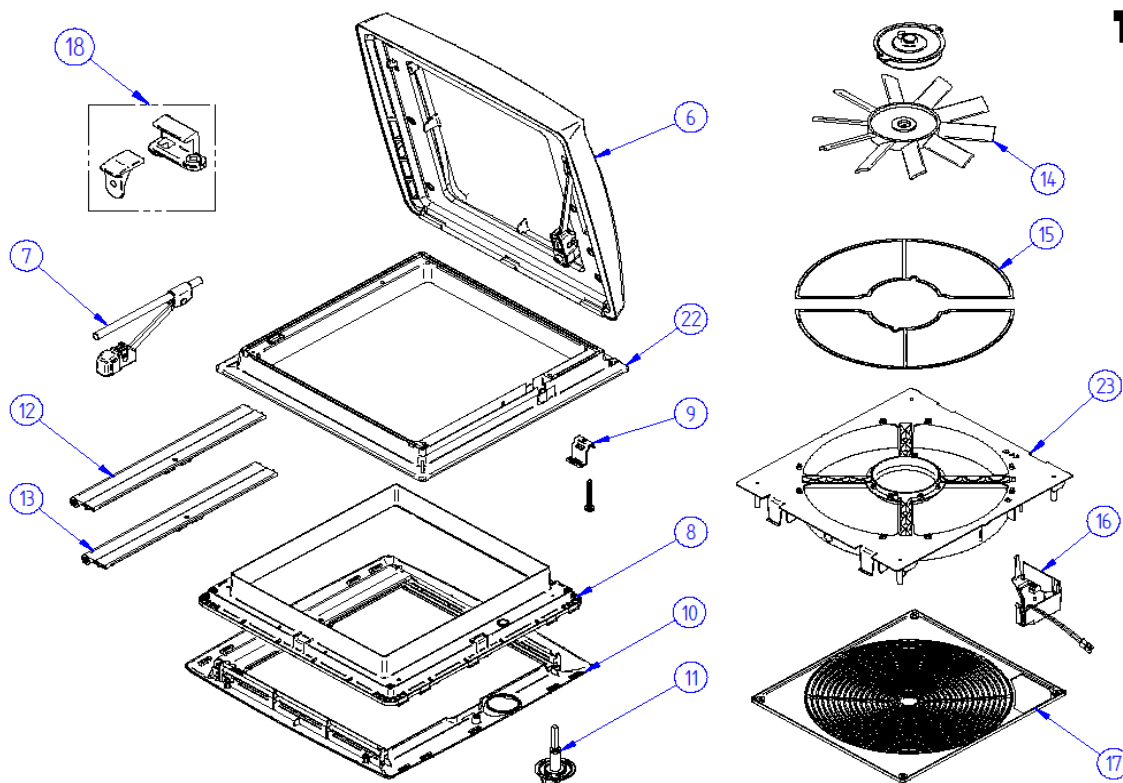

2023 SPARE PARTS LIST

Rooflights - Thule Vent

THULE
SWEDEN

DL609

THULE
SWEDEN

THULE Omnivent V04

DL609-01

	ART.NR.	DESCRIPTION	RETAIL € (ex.VAT)
6	1500601443	DOME WHITE + OPERATION DEVICE	58,00
	1500601444	DOME TRANSL + OPERATION DEVICE	58,00
7	1500601364	OPERATING DEVICE	25,20
8	1500601786	INNER HATCH FRAME CREAM	11,90
9	1500600694	HARDWARE PACK. OMNIVENT V04	10,20
10	308229	RETROFIT CURTAIN FRAME V04	see price list
11	1500600712	OPERATING KNOB CREAM ASSY	6,30
12	1500600709	ROLLO MOSQUITO ASSY	17,20
13	1500600710	ROLLO CREAM ASSY	21,40
14	1500600700	MOTOR + FAN BLADE VENTILATOR	98,30
15	1500601718	SET MOSQUITO NET VENTILATOR	16,00
16	1500601719	ELECTR STEERING V08	67,00
17	1500601720	VENTILATOR GRID V08	14,90
18	1500600719	RETROFIT LOCK	4,40
22	1500600698	OUTER HATCH FRAME+HINGE	18,60
23	1500602392	VENTILATOR FRAME >2008 NEW	22,30