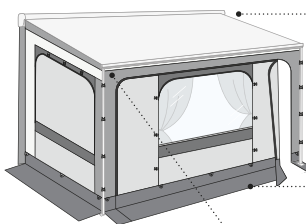

Privacy Ultra Light

98660-144

One single piece:
roof, side and front panels

Privacy Ultra Light Van 260
98660-084

Privacy Ultra Light 300
98660-085

Privacy Ultra Light 350
98660-086

Privacy Ultra Light Code	Description
07350A01-	Privacy Ultra Light Van 260
07350-01-	Privacy Ultra Light 300
07350-02-	Privacy Ultra Light 350

98660-147

One single piece:
roof, side and front panels

Privacy Ultra Light 400
98660-087

Privacy Ultra Light 450
98660-088

Privacy Ultra Light Code	Description
07350-03-	Privacy Ultra Light 400
07350-04-	Privacy Ultra Light 450

For Privacy Room ≤ 2015, see the QR codes below.

Privacy Room

Fiamma ZIP
≤ 2015

CaravanStore ZIP
≤ 2015

Privacy Room F45
≤ 2015

Privacy Room F65
≤ 2015