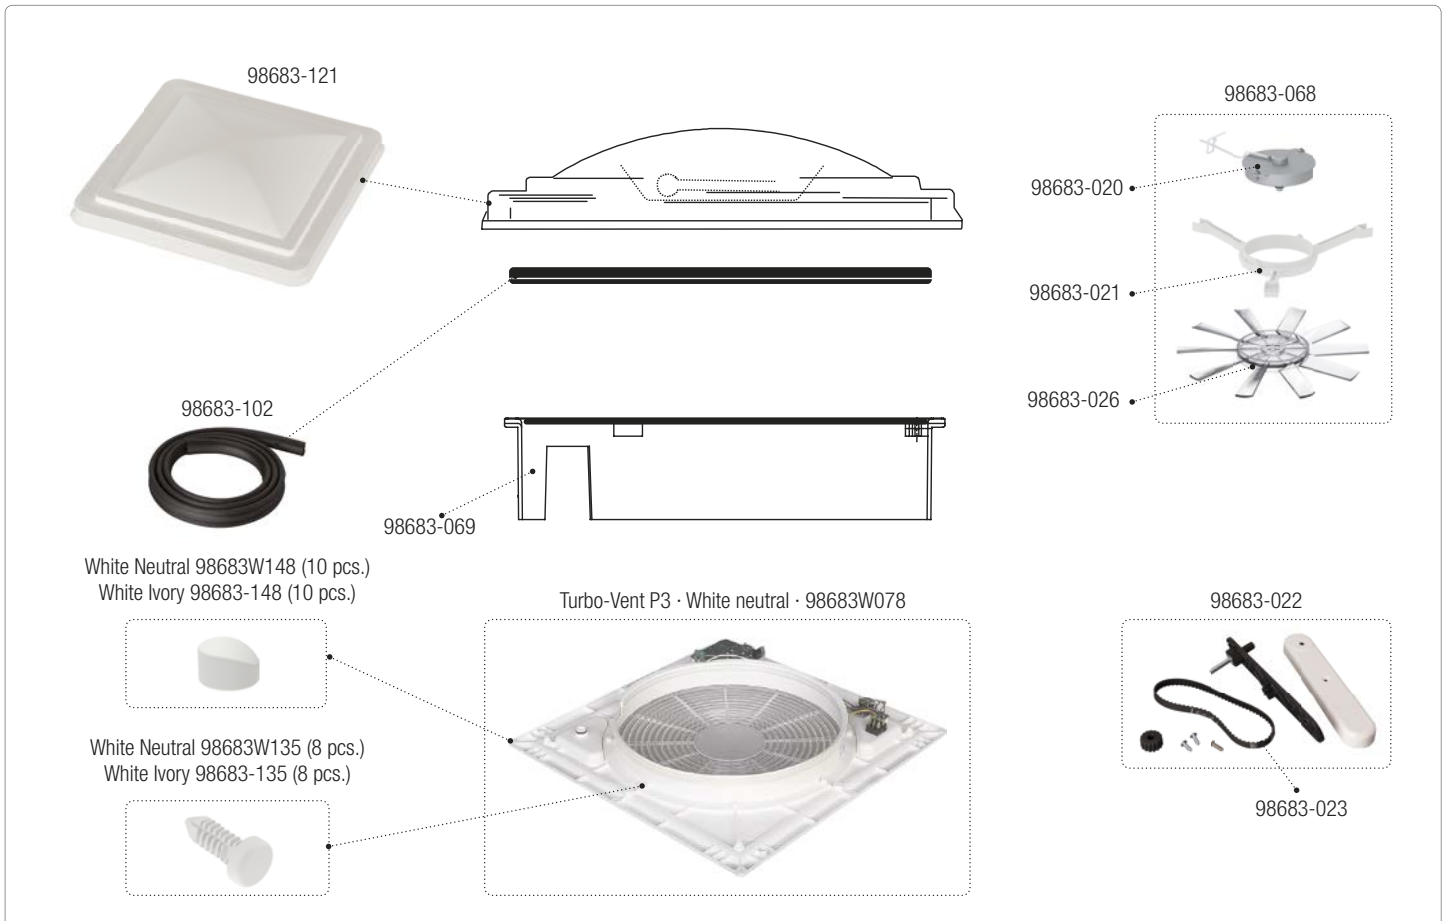

Turbo-Vent Pro

03622-01-