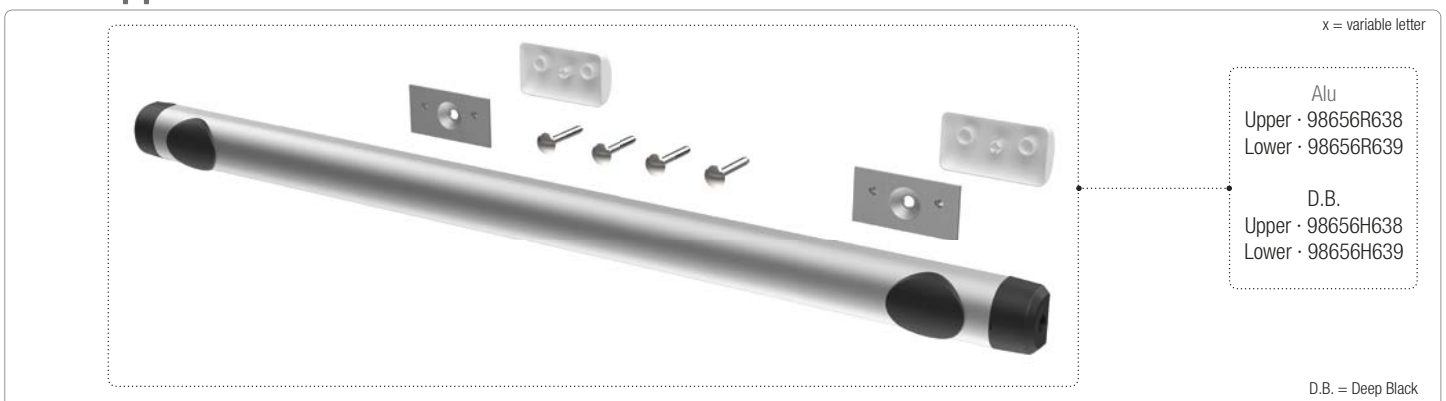

Kit Support Bar

98656x682