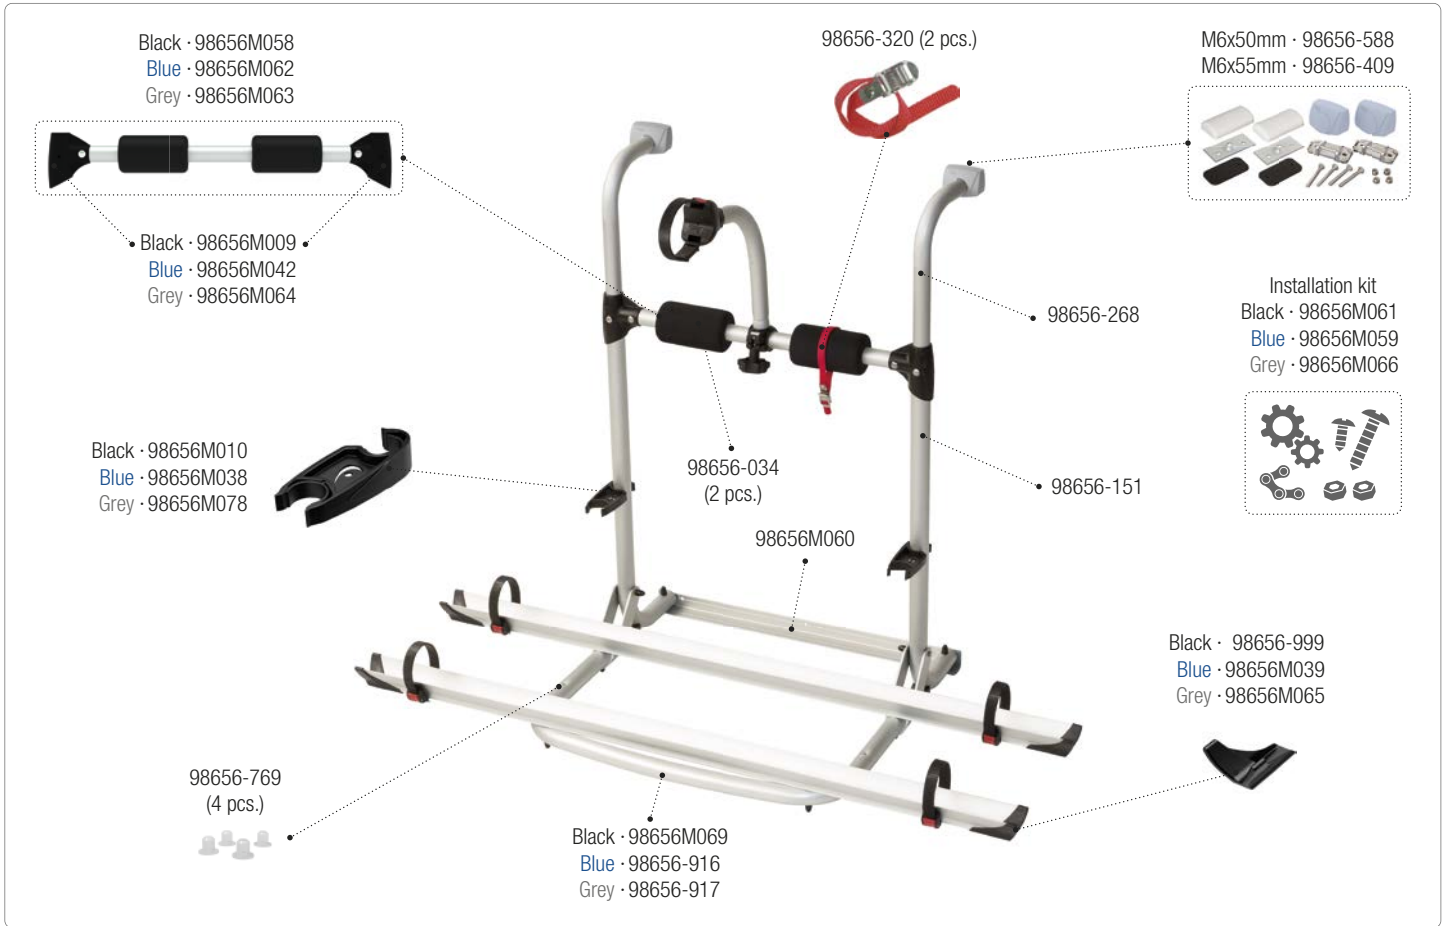

CARRY-BIKE Pro C E-Bike

02094B13A

CARRY-BIKE Pro C E-Bike

02094A13A

CARRY-BIKE UL

02093B86A [Black] · 02093B86B [Blue] · 02093B86G [Grey]

CARRY-BIKE UL

02093A86- [Red] · 02093A86B [Blue] · 02093A86G [Grey] · Version 2015