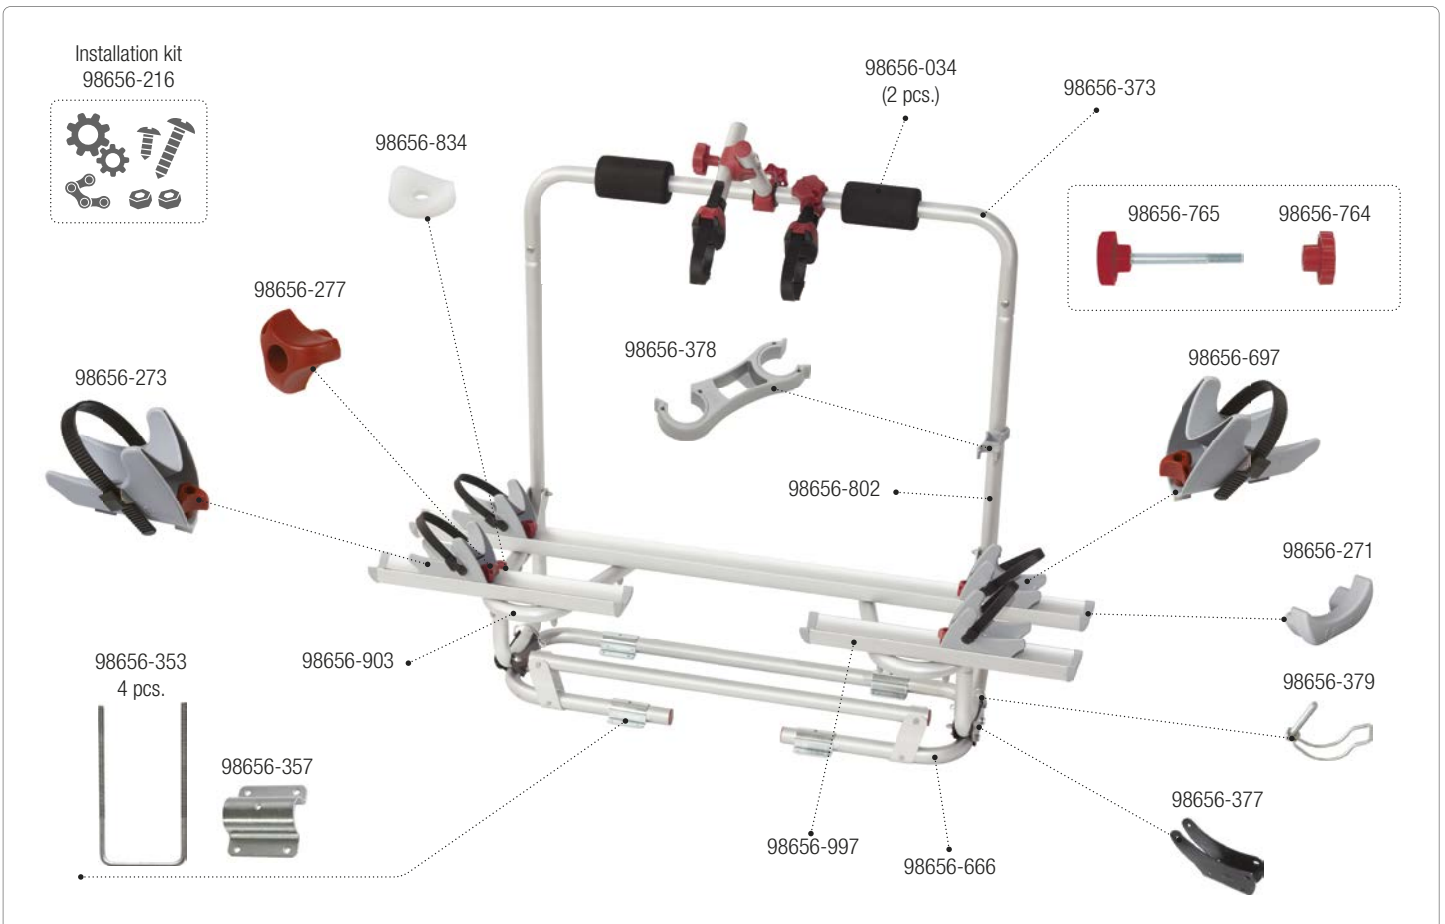

98656-764

98656-765

CARRY-BIKE Caravan XL A Pro 200

02093C32- [Red] · 02093C32A [Black] · 02093C32B [Blue]

CARRY-BIKE Caravan XL A Pro 200 E-Bike

02093D32-

CARRY-BIKE Caravan Hobby

02096-77- [Back] · 02093A77A [Blue]

CARRY-BIKE Caravan Hobby

02093-77-

CARRY-BIKE Caravan Universal

02093A76A

CARRY-BIKE Caravan Universal

02093-76-

CARRY-BIKE Simple Plus 200

02093A36A