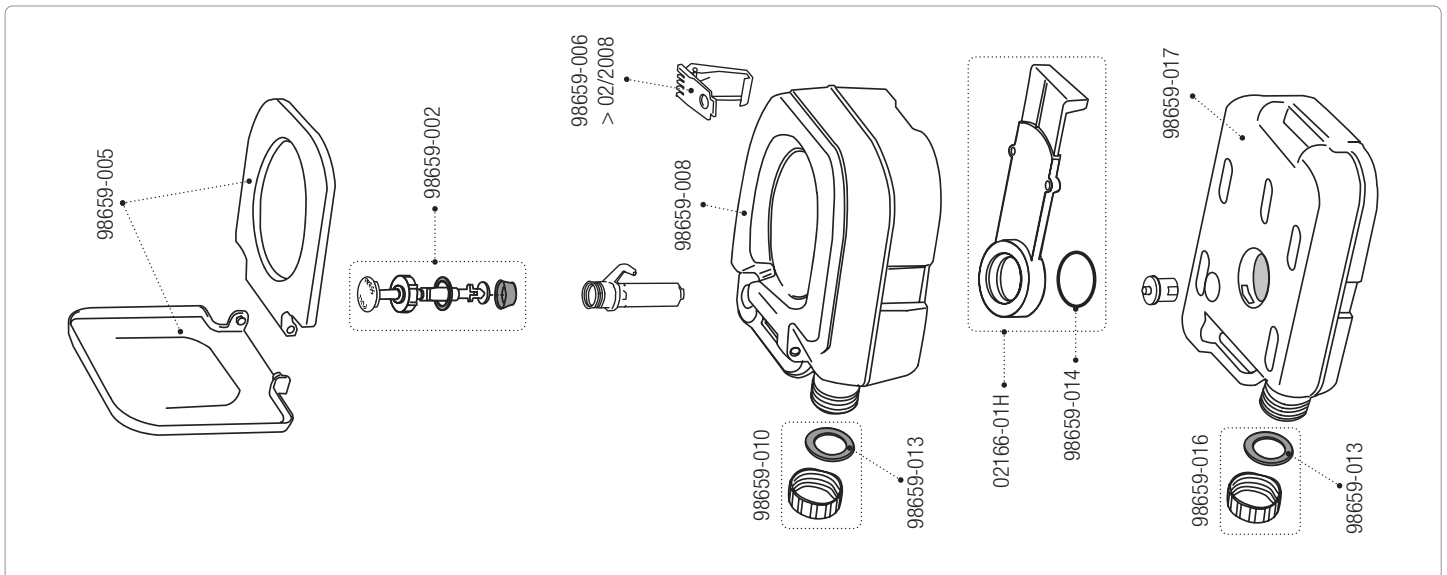

Ultra-Box 500

04148-01H · 04148-01-

Bi-Pot 30

01356-01-

Bi-Pot 34

01354-01-

For Comfort series products that have been out of production for more than ten years, see the QR codes below.

Hygiene