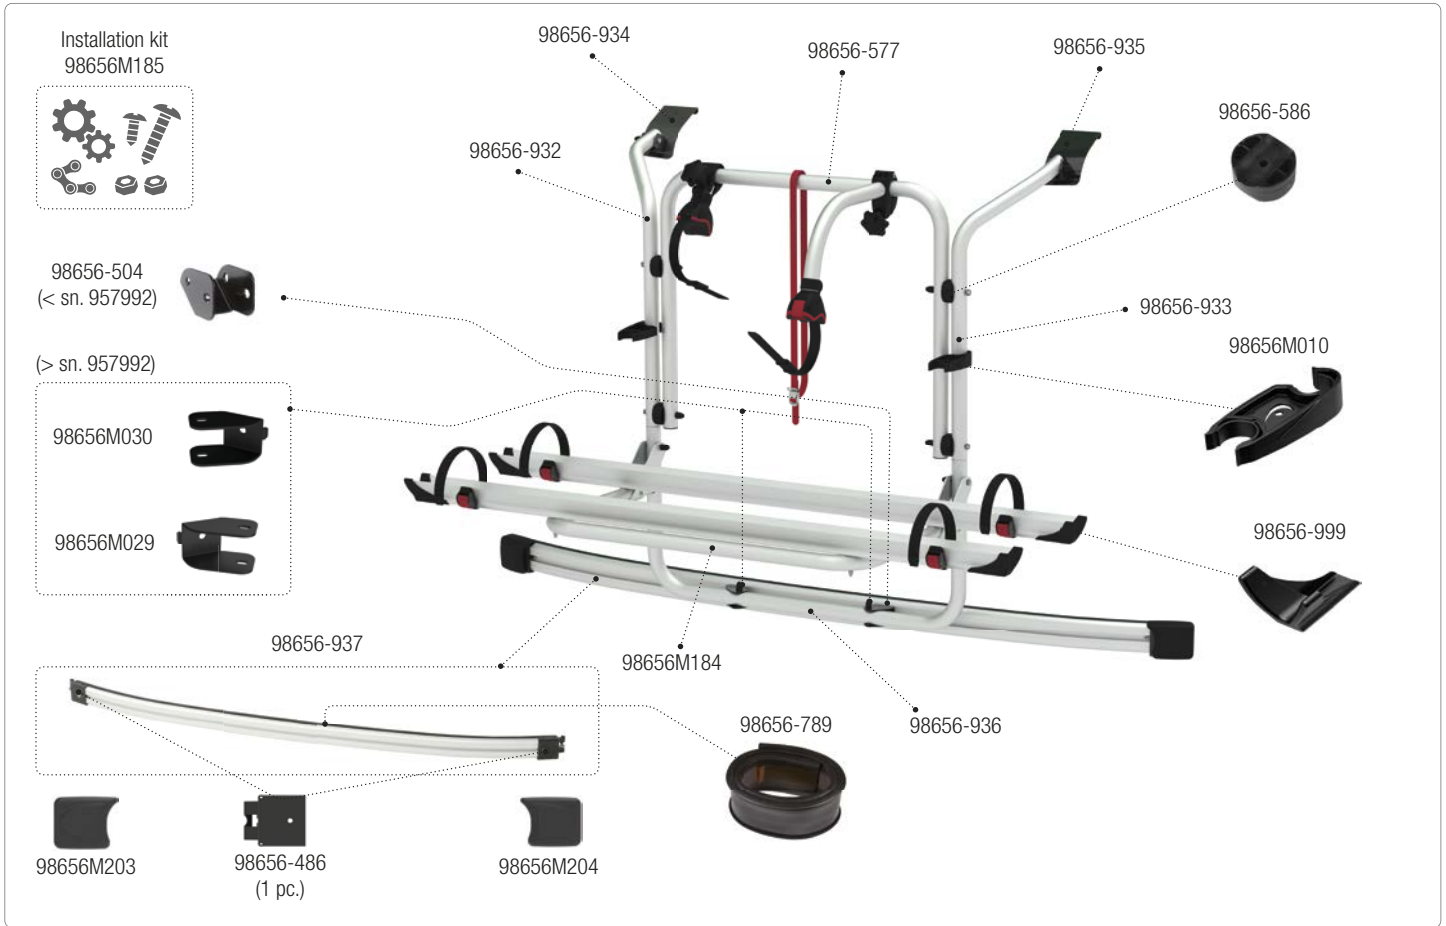

CARRY-BIKE Ford Transit

02093-60- Version 2000

CARRY-BIKE Ford Custom V710 / VW Transporter ≥ 2025

02096-34A

CARRY-BIKE Ford Custom

02096B06A - 02096-06A

CARRY-BIKE Ford Custom

02094B07A