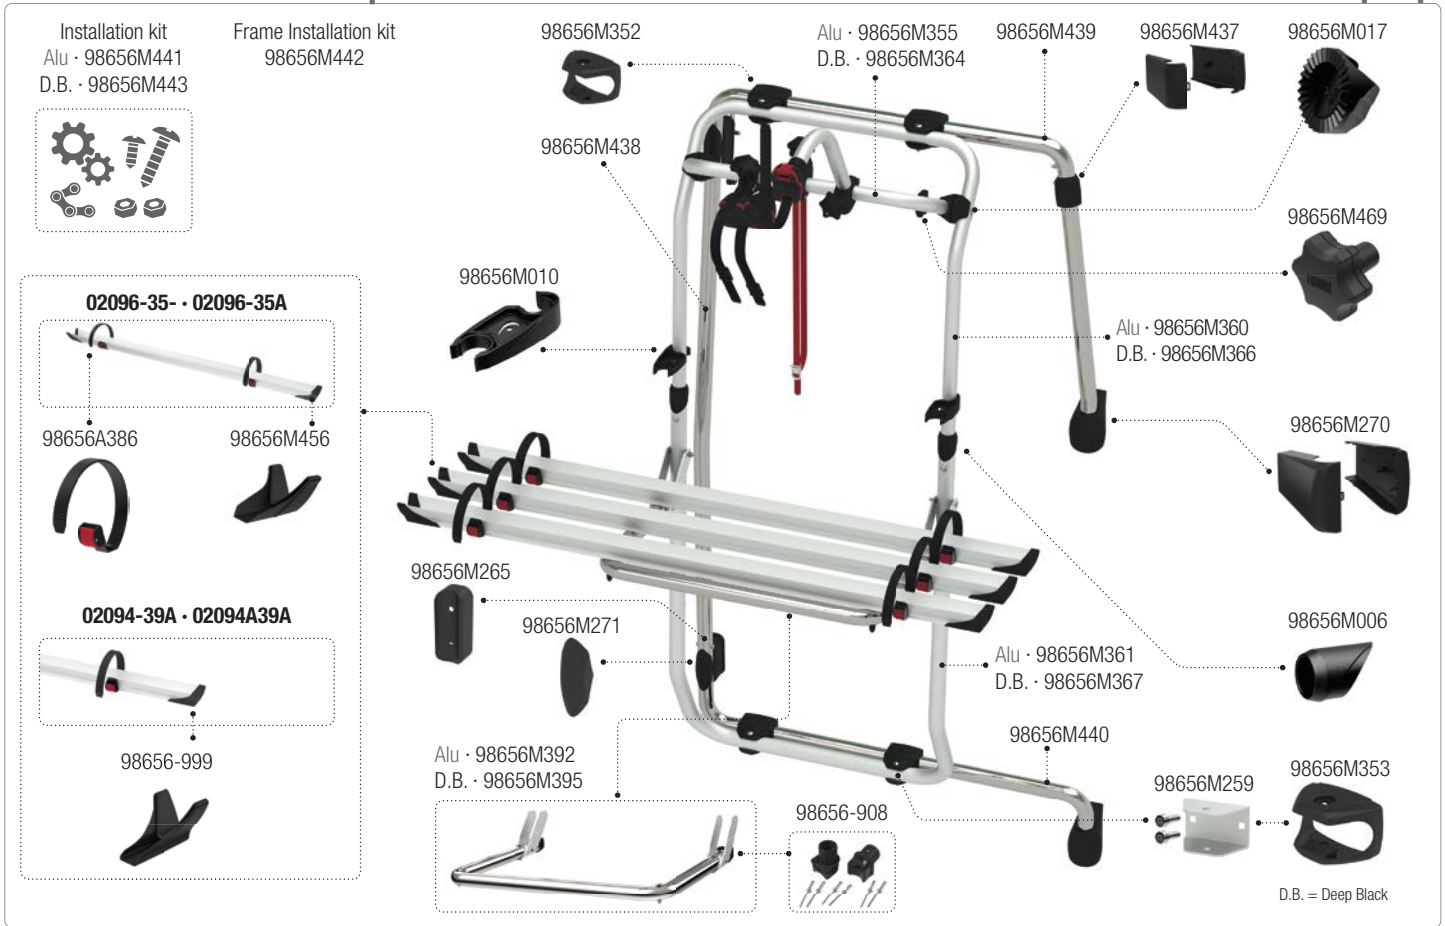

98656M353

For Rail 98656M567
98656M456

For Rail 98656N567
98656M696

CARRY-BIKE Frame Sprinter

02096-35- · 02096-35A [D. B.] · 08753-02-
02094-39A · 02094A39A [D. B.]

CARRY-BIKE Frame Sprinter E- Bike > 2018