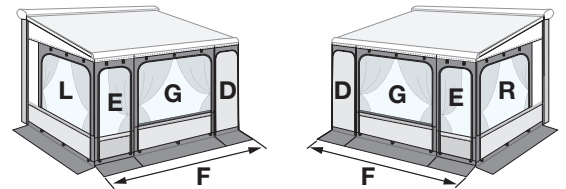

* For panels set up for Kit Magnets