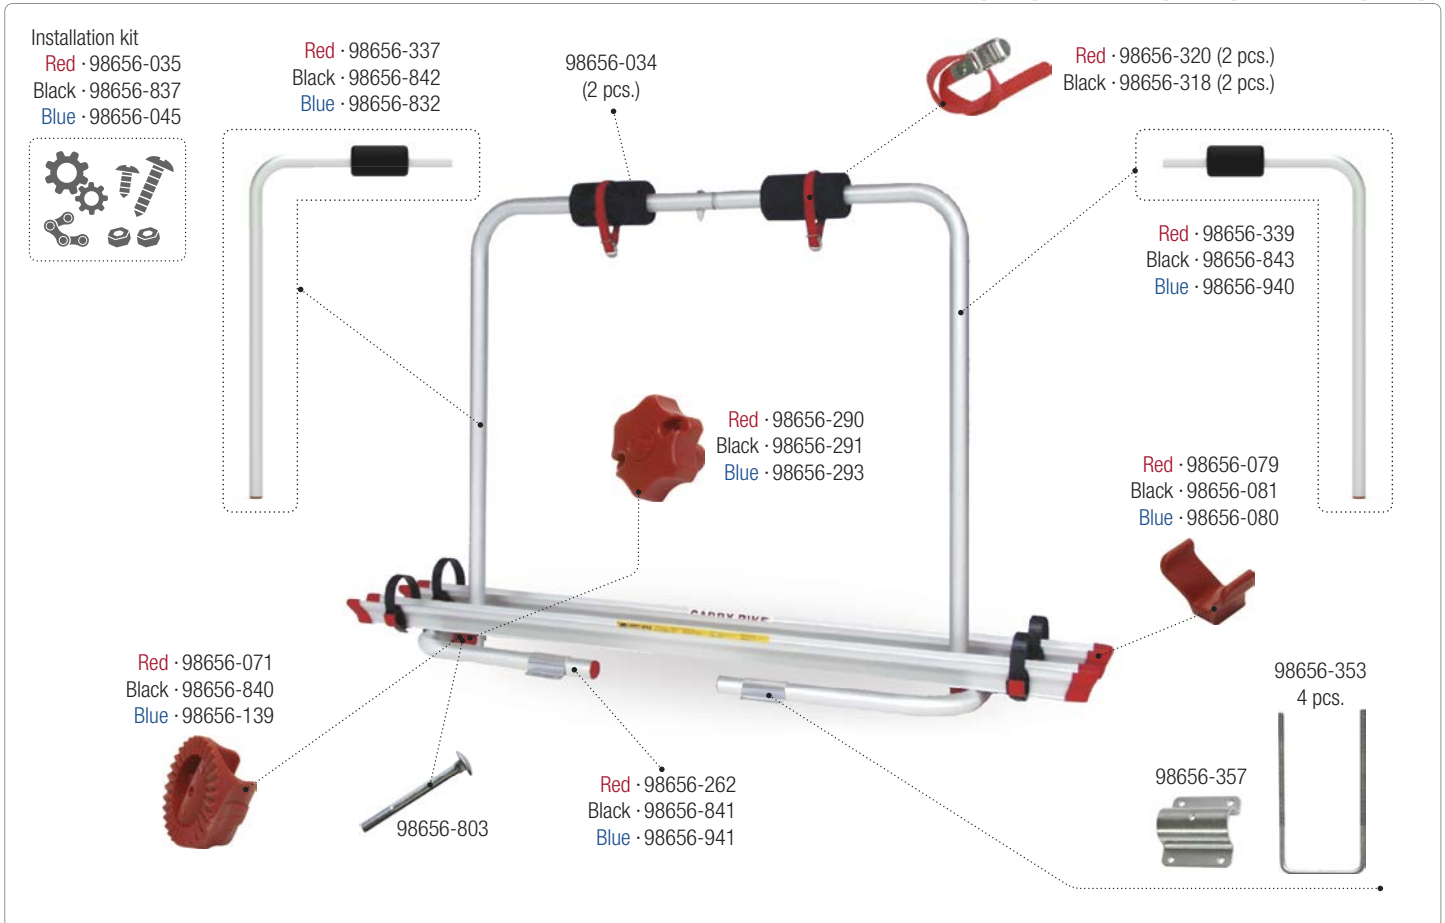

CARRY-BIKE Caravan XL A

02093-01A [Red] · 02093-01C [Black] · 02093-01B [Blue]