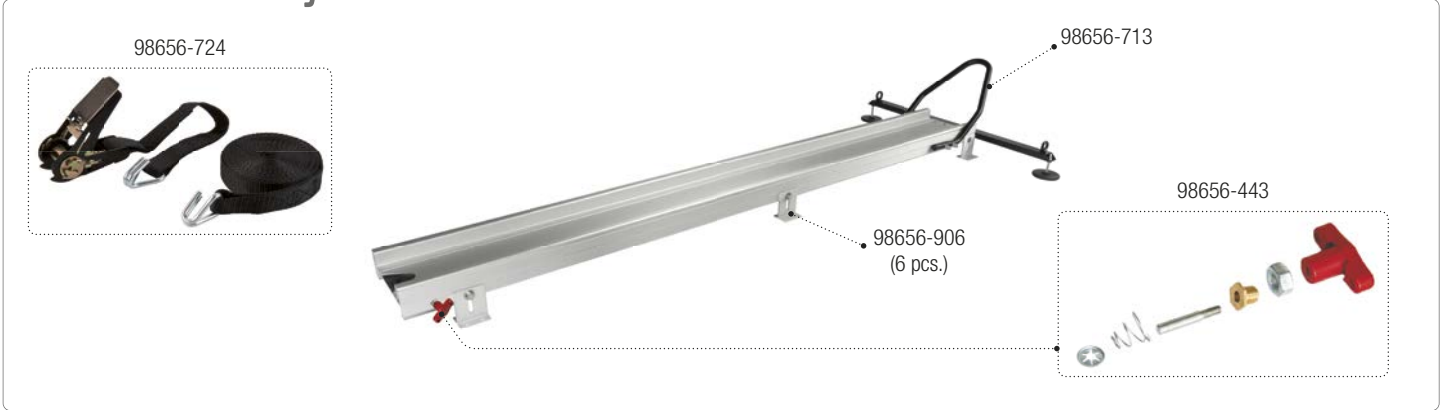

CARRY-BIKE Carry-Moto Pro

02095-03-