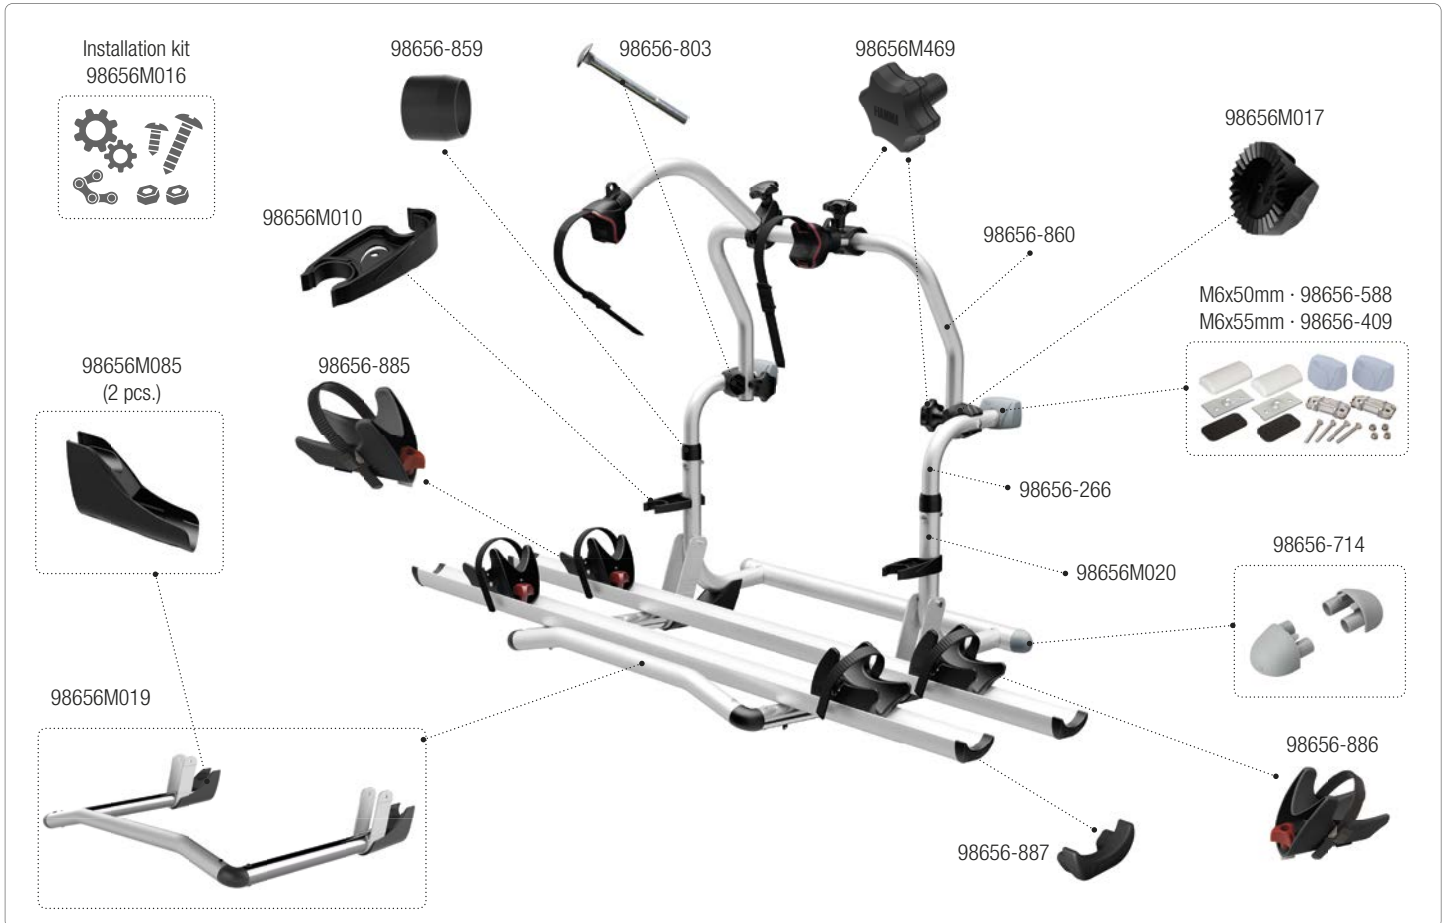

CARRY-BIKE Pro C E-Bike

02094A13A