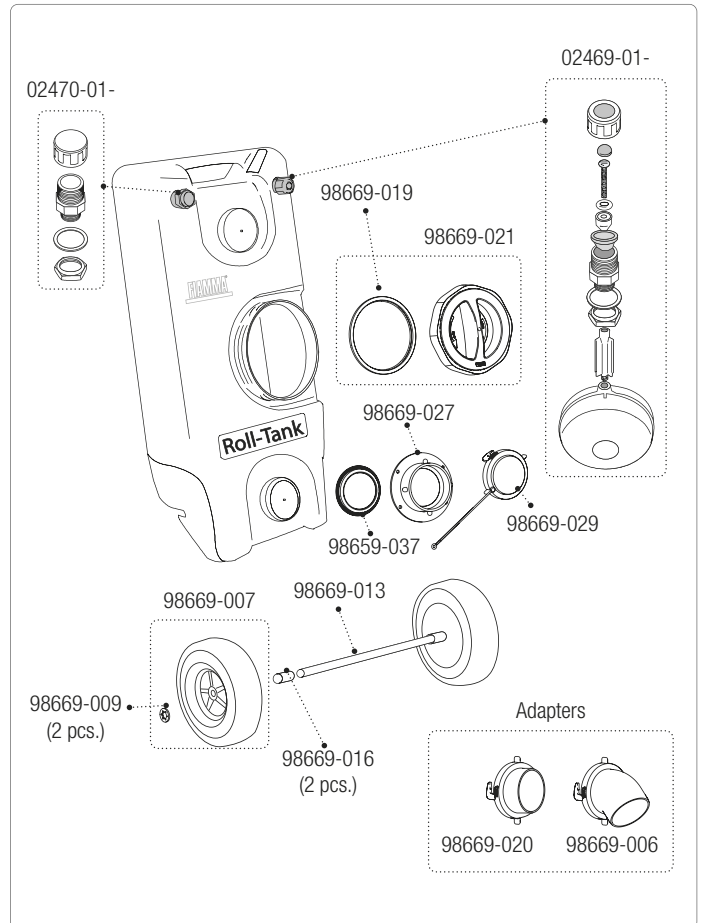

Roll-Tank 40W

02428-01-