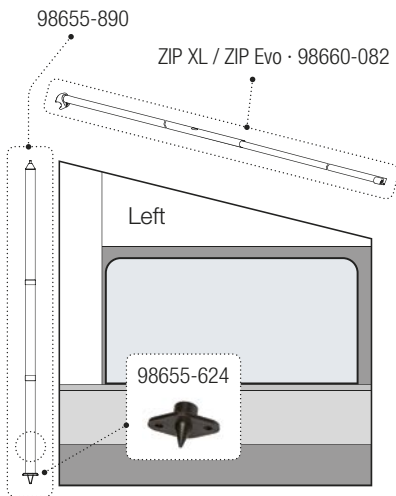

CaravanStore ZIP / ZIP XL [Enclosure] ≥ 2023 / Evo ZIP [Enclosure] ≥ 2026

CStore ZIP XL / ZIP Evo Code	Description	Front Panel (G)	Front Panel (F)	Front Panel (E) 20 cm	Front Panel (E) 50 cm	Front Panel (E) 100 cm	Front Panel (E) 140 cm	Front Panel (EW) 190 cm	Side Panel Right (R)	Side Panel Left (L)	Door (D)
08363-01-	CS ZIP XL 280 / CS Evo ZIP 290	98660-219	98660-220								
08363-02-	CS ZIP XL 310 / CS Evo ZIP 320	98660-202	98660-203								
08363-02- + 08364B01-	CS ZIP XL 360 / CS Evo ZIP 370		98660-211	98660-194							
08363-02- + 08364E01-	CS ZIP XL 410 / CS Evo ZIP 425		98660-208		98660-195						
08363-02- + 08364G01-	CS ZIP XL 440 / CS Evo ZIP 450		98660-221				98660-196				
08363-02- + 08364L01-	CS ZIP XL 500 / CS Evo ZIP 500		98660-222					98660-220			
08363-02- + 08364L01- + 08364-01 (2x)	CS ZIP XL 550 / CS Evo ZIP 550	98660-223	98660-193					98660-220