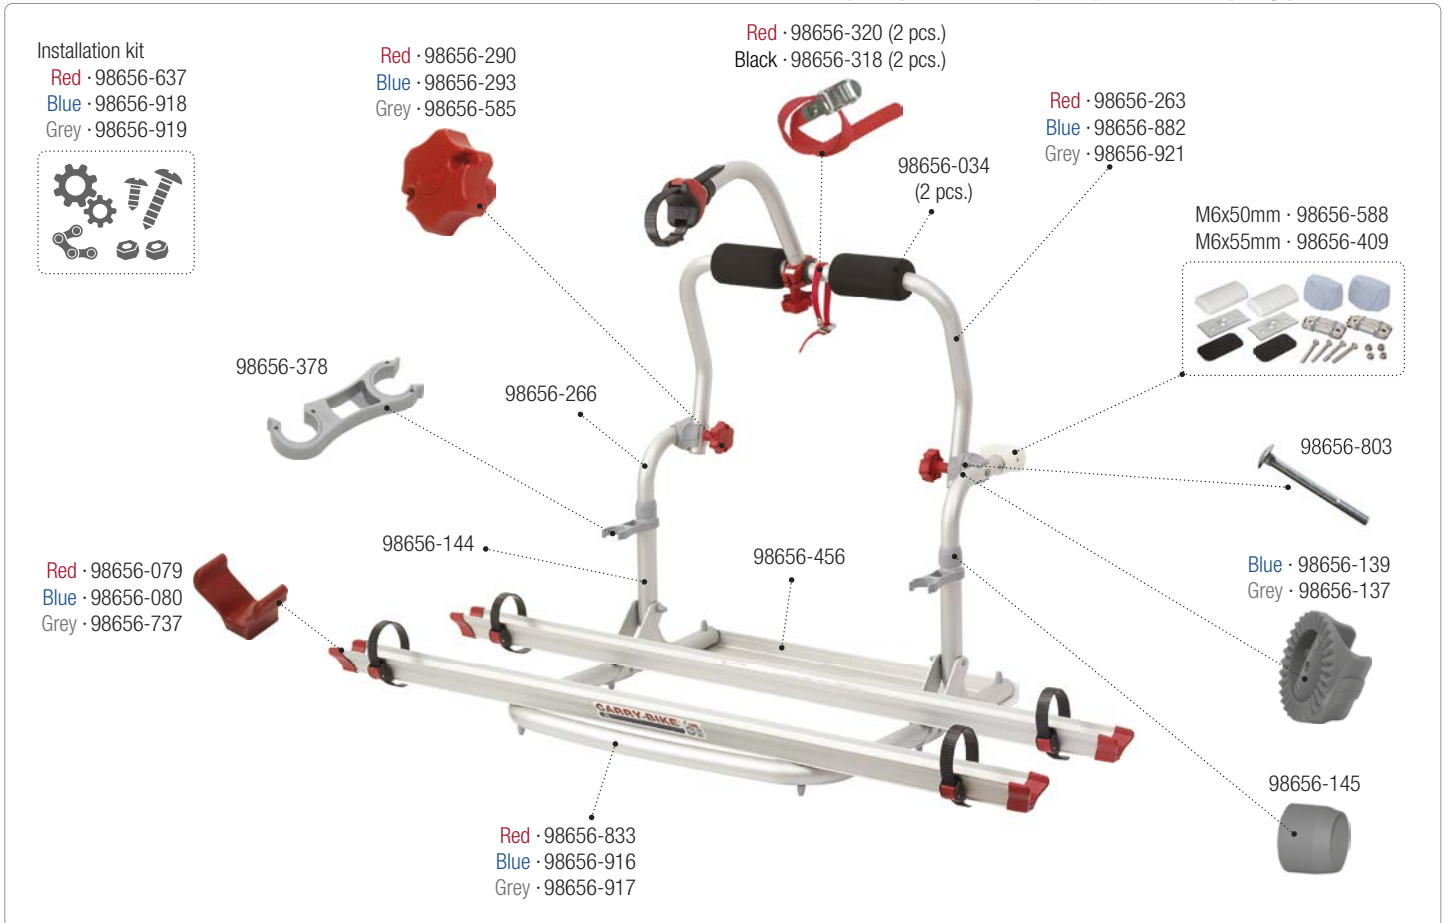

CARRY-BIKE UL 48

02094A04A

CARRY-BIKE UL 48

02094-04-

CARRY-BIKE CL

02093B87A [Black] · 02093B87B [Blue] · 02093B87G [Grey]

CARRY-BIKE CL

02093A87- [Red] · 02093A87B [Blue] · 02093A87G [Grey] Version 2015