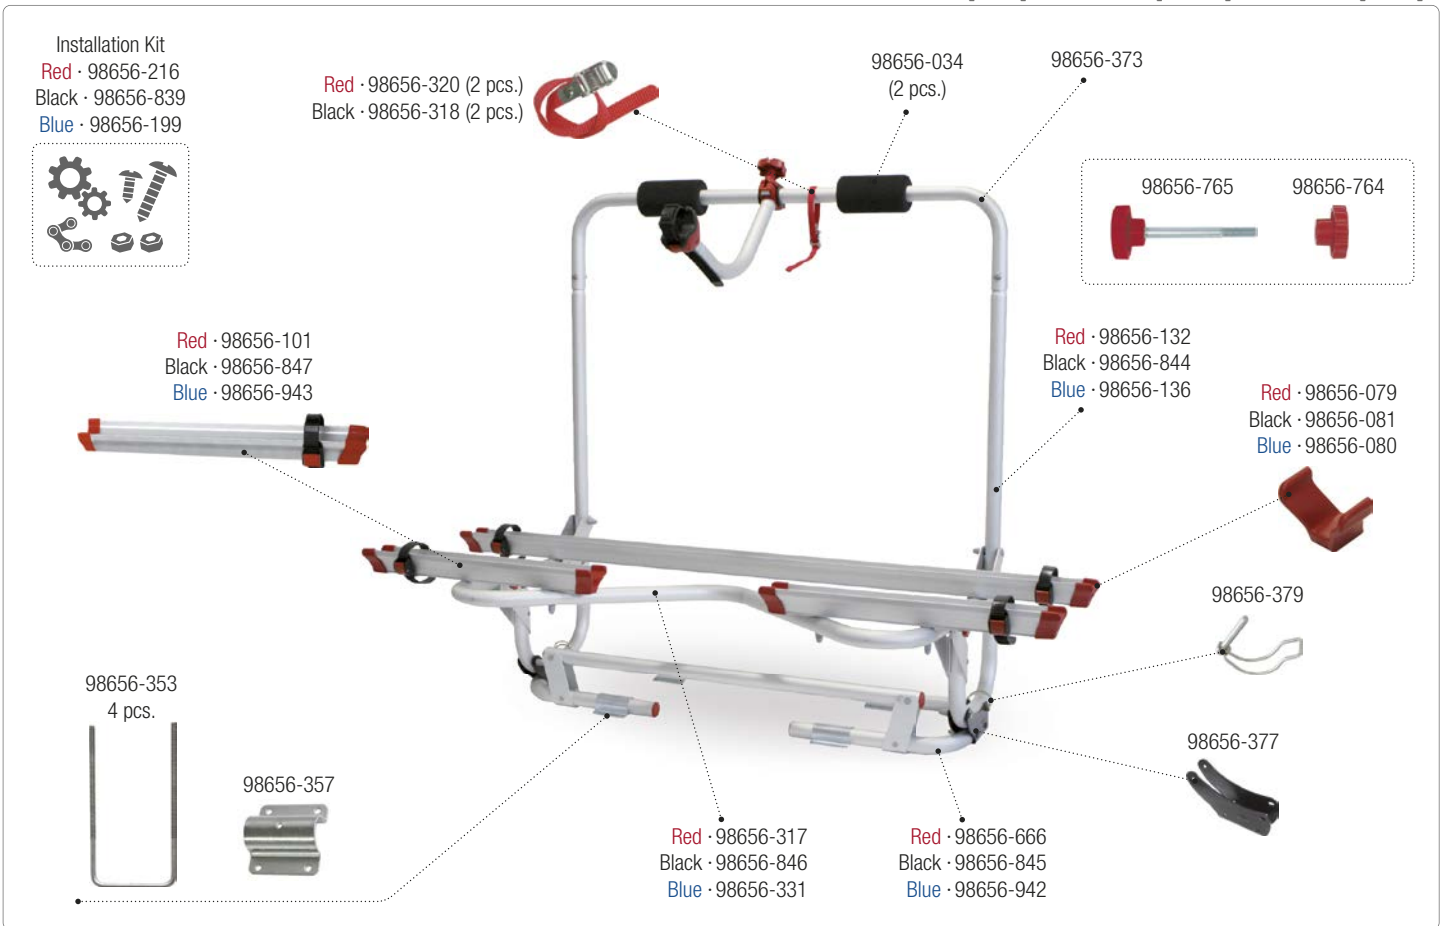

CARRY-BIKE Caravan XL A Pro

02093A91- [Red] · 02093A91A [Black] · 02093A91B [Blue]