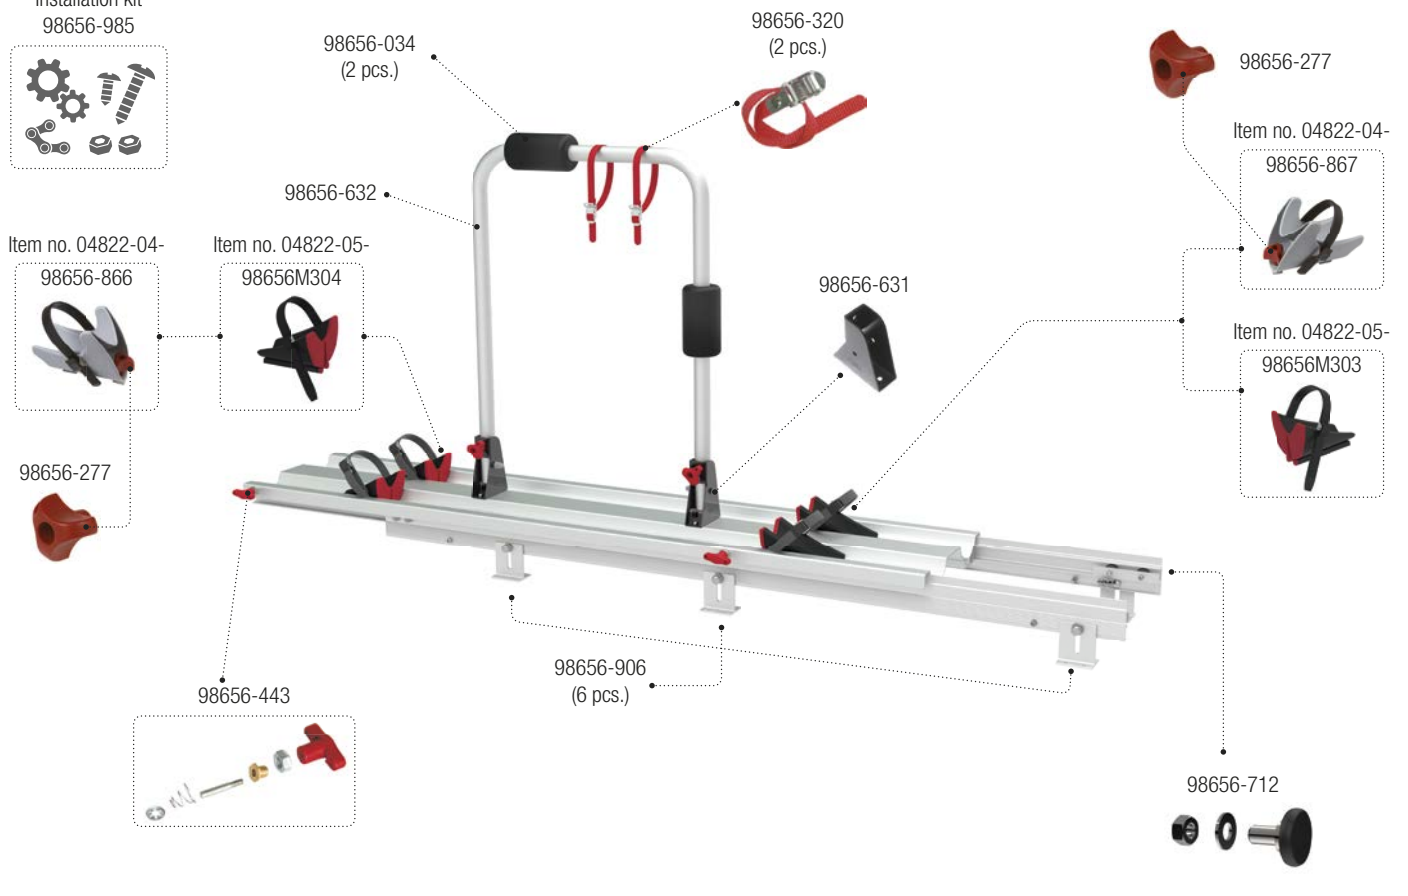

CARRY-BIKE Garage Plus

02093-78-

CARRY-BIKE Garage Slide Deluxe

04822-06-

Installation kit
98656M691

CARRY-BIKE Garage Slide Pro Bike

04822-05- · 04822-04-

Installation kit
98656-985