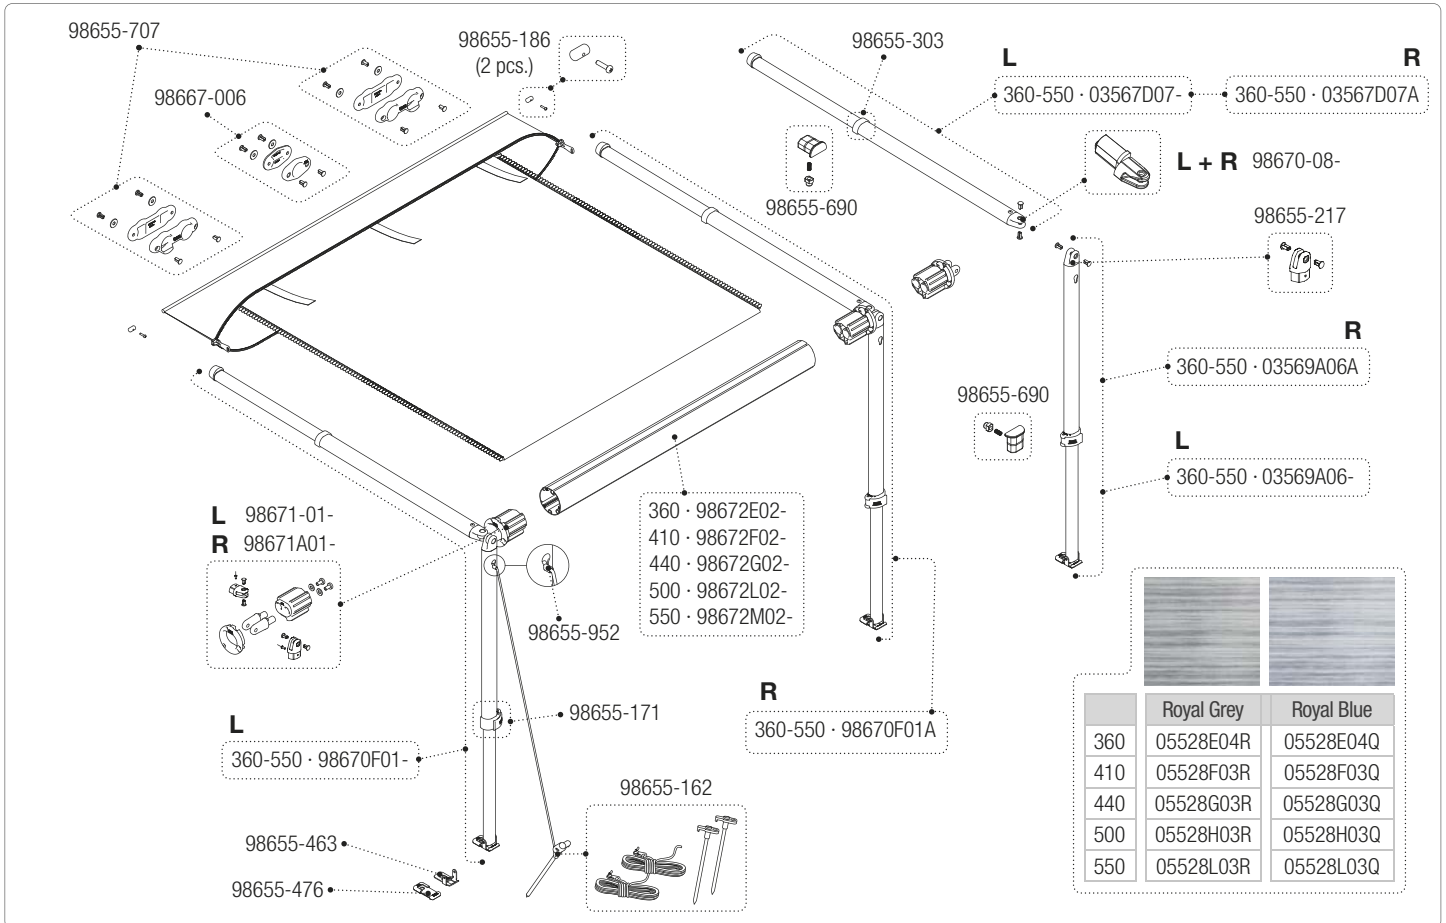

FIAMMA CaravanStore ZIP 255

Version 013/014 · S/N > 9580700 (F701991) · 06771-01-

FIAMMA CaravanStore ZIP 280-550

Version 013/014 · S/N > 9580700 (F701991) · 06771-01-

For awnings that have been out of production for more than ten years, see the QR codes below.