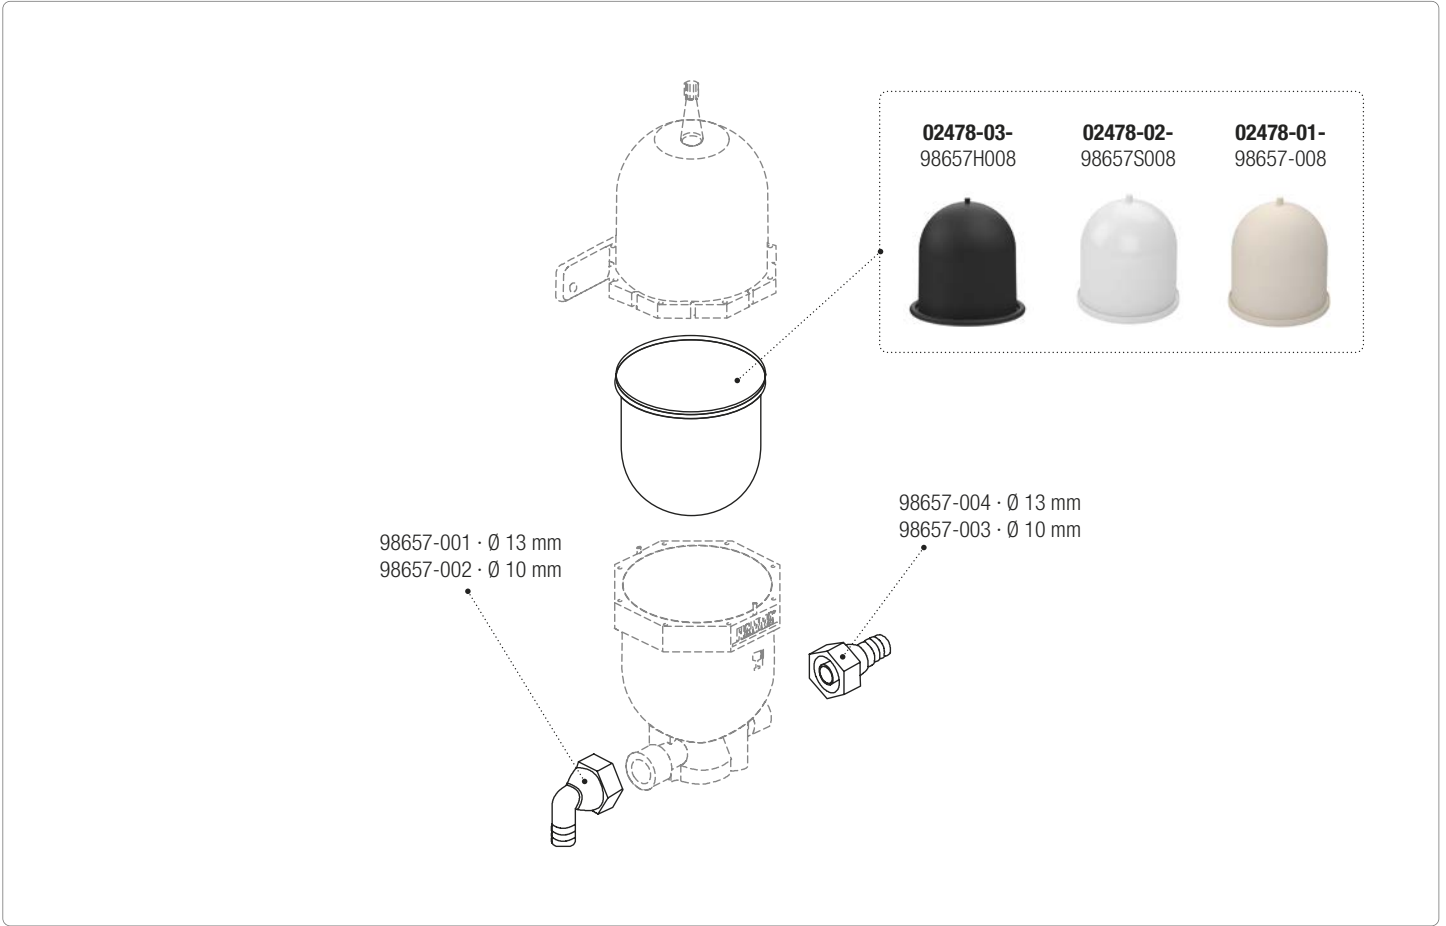

Roll-Tank 23W

02428A01-

Roll-Tank 40W

02428-01-