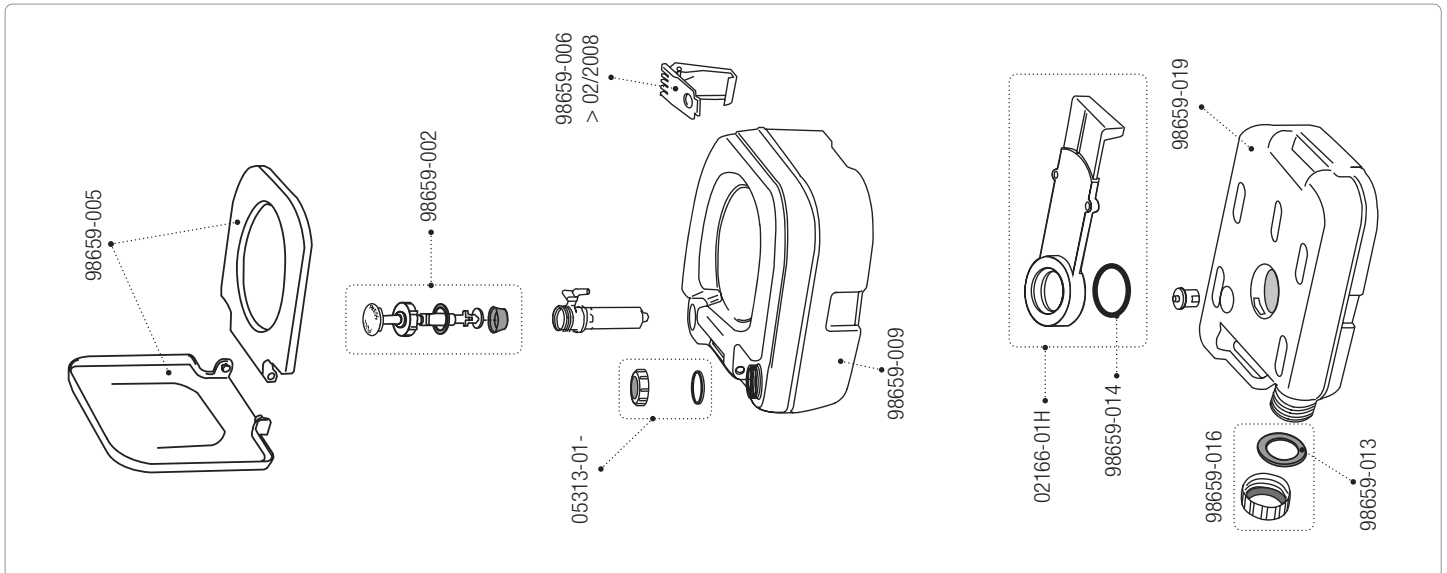

Bi-Pot 30

01356-01-