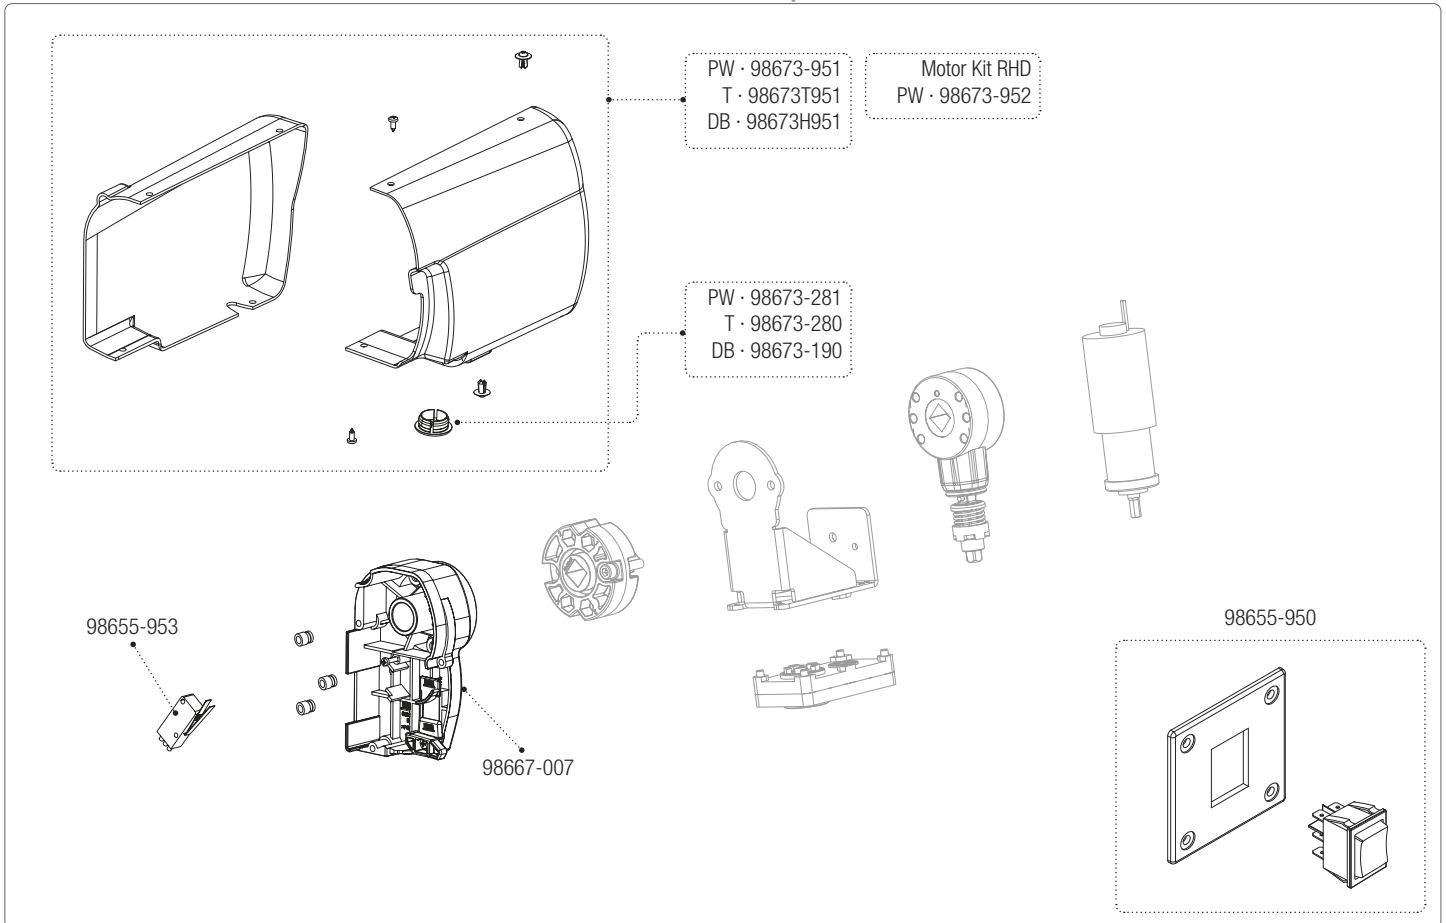

Motor Kit F45s Advanced Polar White · Titanium · Deep Black

08455-01P- · 08455-01T · 08455-01H