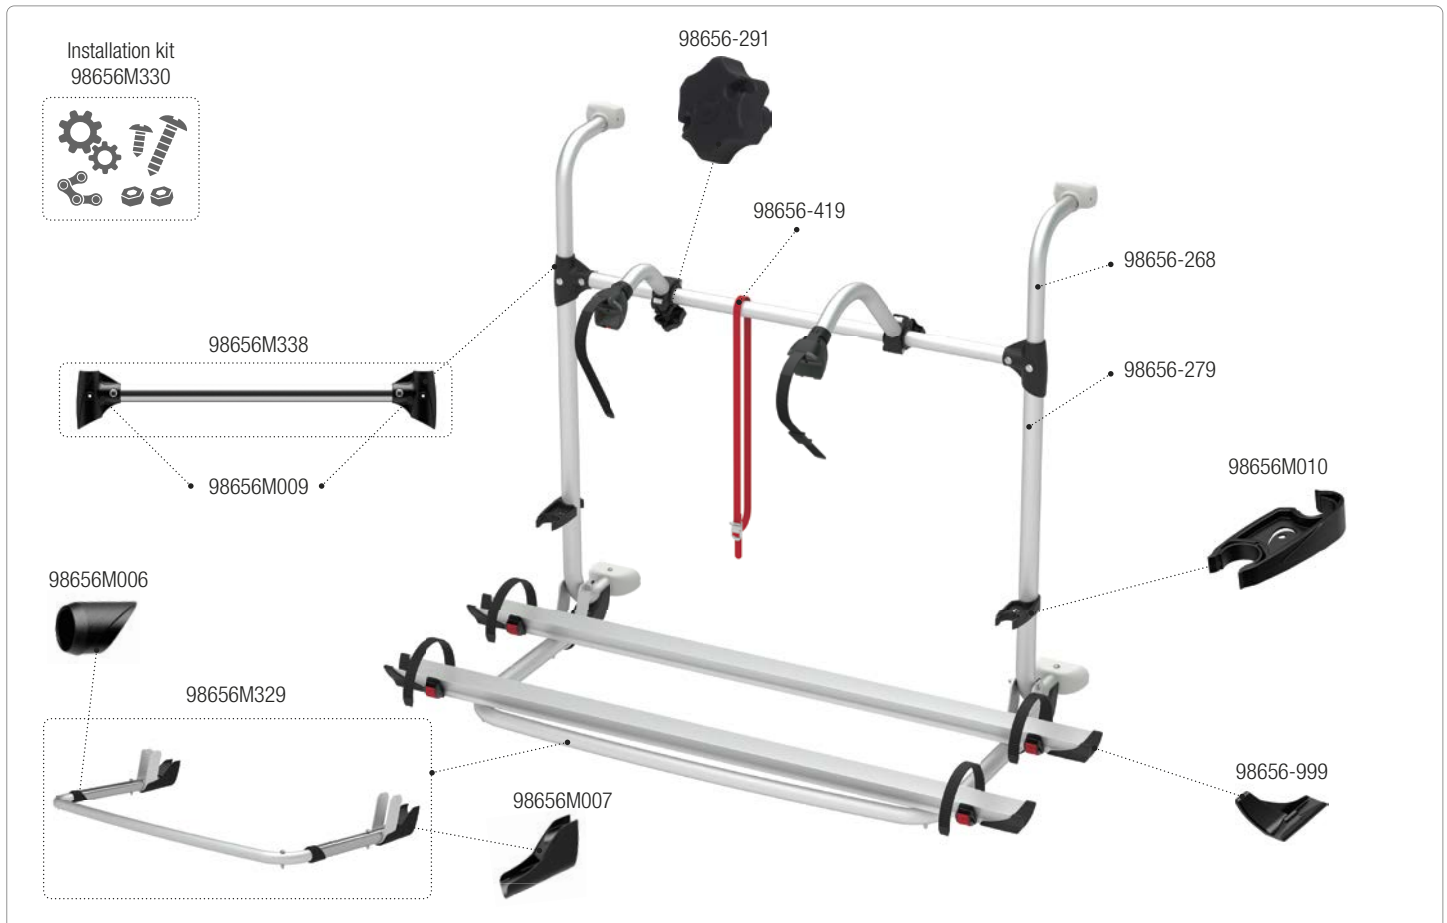

CARRY-BIKE PRO Autotrail

02093A98A