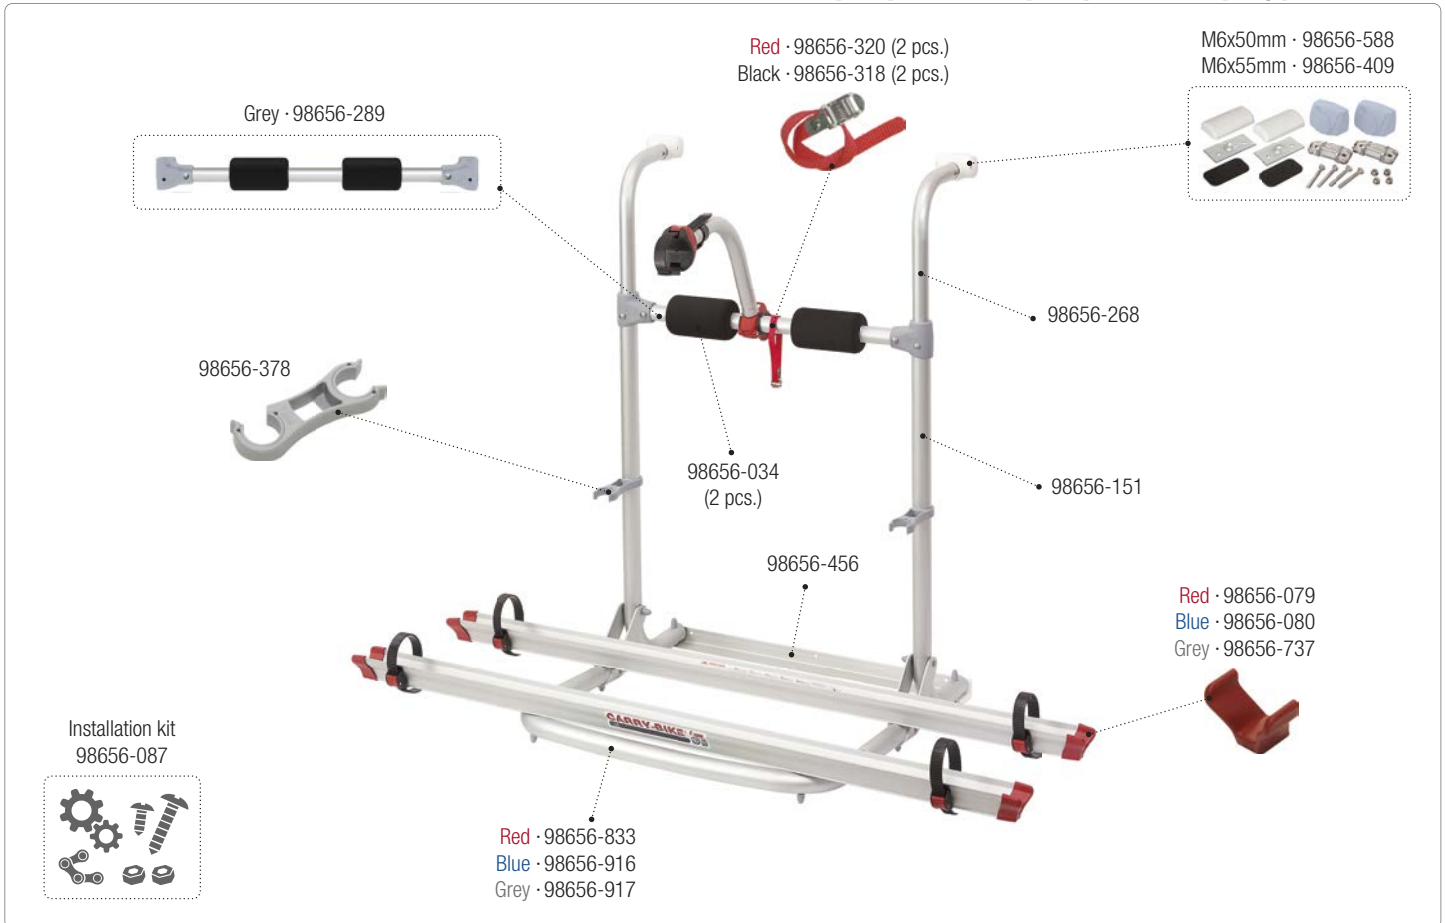

CARRY-BIKE Pro C E-Bike

02094B13A

CARRY-BIKE Pro C E-Bike

02094A13A

CARRY-BIKE UL

02093B86A [Black] · 02093B86B [Blue] · 02093B86G [Grey]

CARRY-BIKE UL

02093A86- [Red] · 02093A86B [Blue] · 02093A86G [Grey] · Version 2015