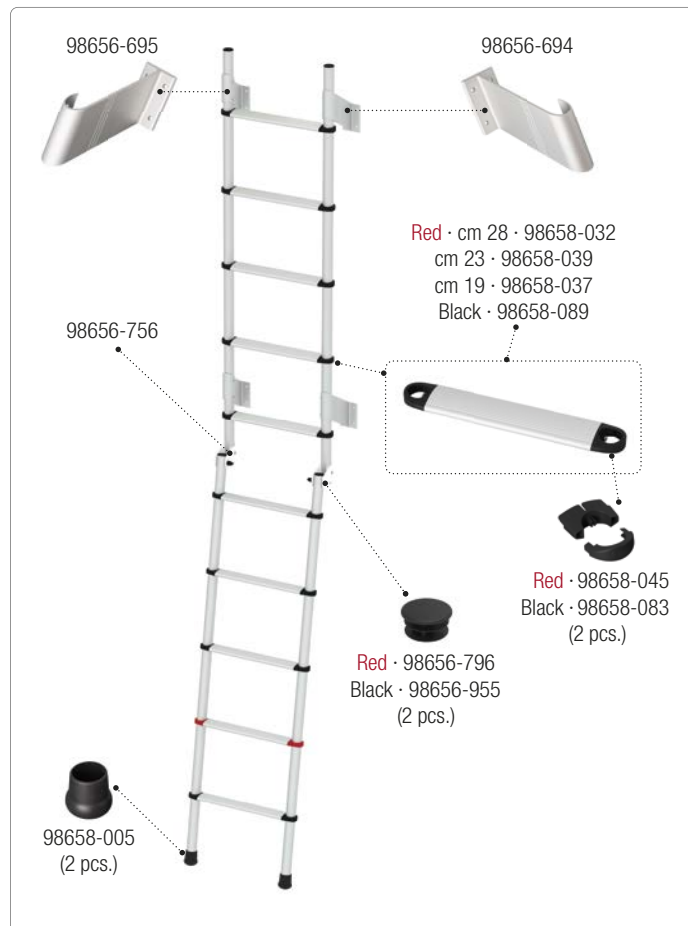

Deluxe 5D

02426-08 - 02426-08A