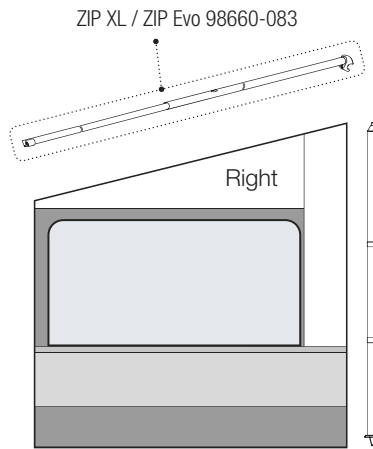

CaravanStore ZIP / ZIP XL [Enclosure] ≥ 2023 / Evo ZIP [Enclosure] ≥ 2026

CStore ZIP XL / ZIP Evo Code	Description	Front Panel (G)	Front Panel (F)	Front Panel (E) 20 cm	Front Panel (E) 50 cm	Front Panel (E) 100 cm	Front Panel (E) 140 cm	Front Panel (EW) 190 cm	Side Panel Right (R)	Side Panel Left (L)	Door (D)
08363-01-	CS ZIP XL 280 / CS Evo ZIP 290	98660-219	98660-220								
08363-02-	CS ZIP XL 310 / CS Evo ZIP 320	98660-202	98660-203								
08363-02- + 08364B01-	CS ZIP XL 360 / CS Evo ZIP 370		98660-211	98660-194							
08363-02- + 08364E01-	CS ZIP XL 410 / CS Evo ZIP 425		98660-208		98660-195						
08363-02- + 08364G01-	CS ZIP XL 440 / CS Evo ZIP 450		98660-221				98660-196				
08363-02- + 08364L01-	CS ZIP XL 500 / CS Evo ZIP 500		98660-222					98660-220			
08363-02- + 08364L01- + 08364-01 (2x)	CS ZIP XL 550 / CS Evo ZIP 550	98660-223	98660-193					98660-220			