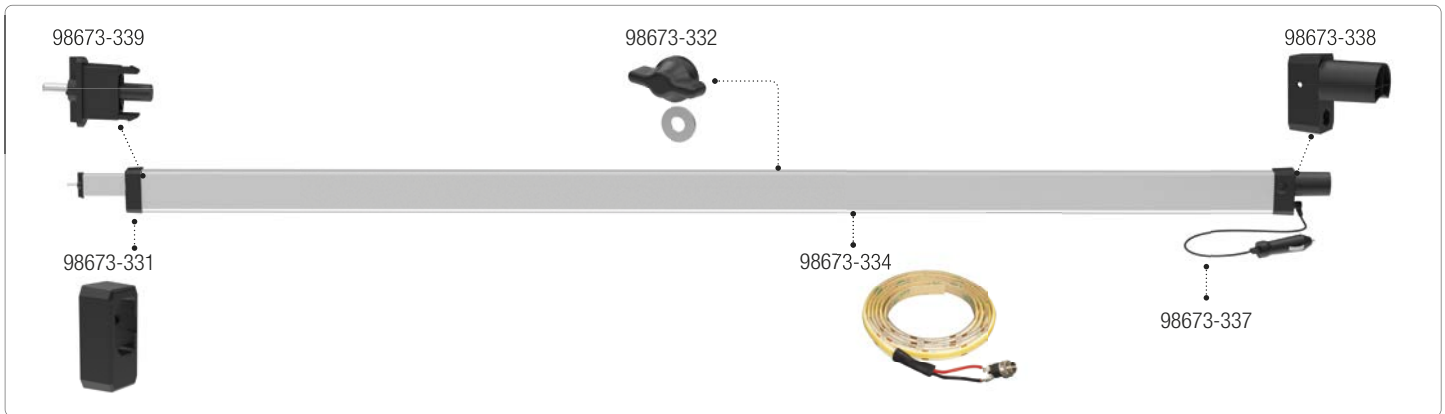

98655Z134 · 98655A134

Rafter LED

98655A850

Rafter LED CaravanStore - F35

98655A902

LED Awning Case

98655A914 · 98655H914

Kit LED Strip Awning F43