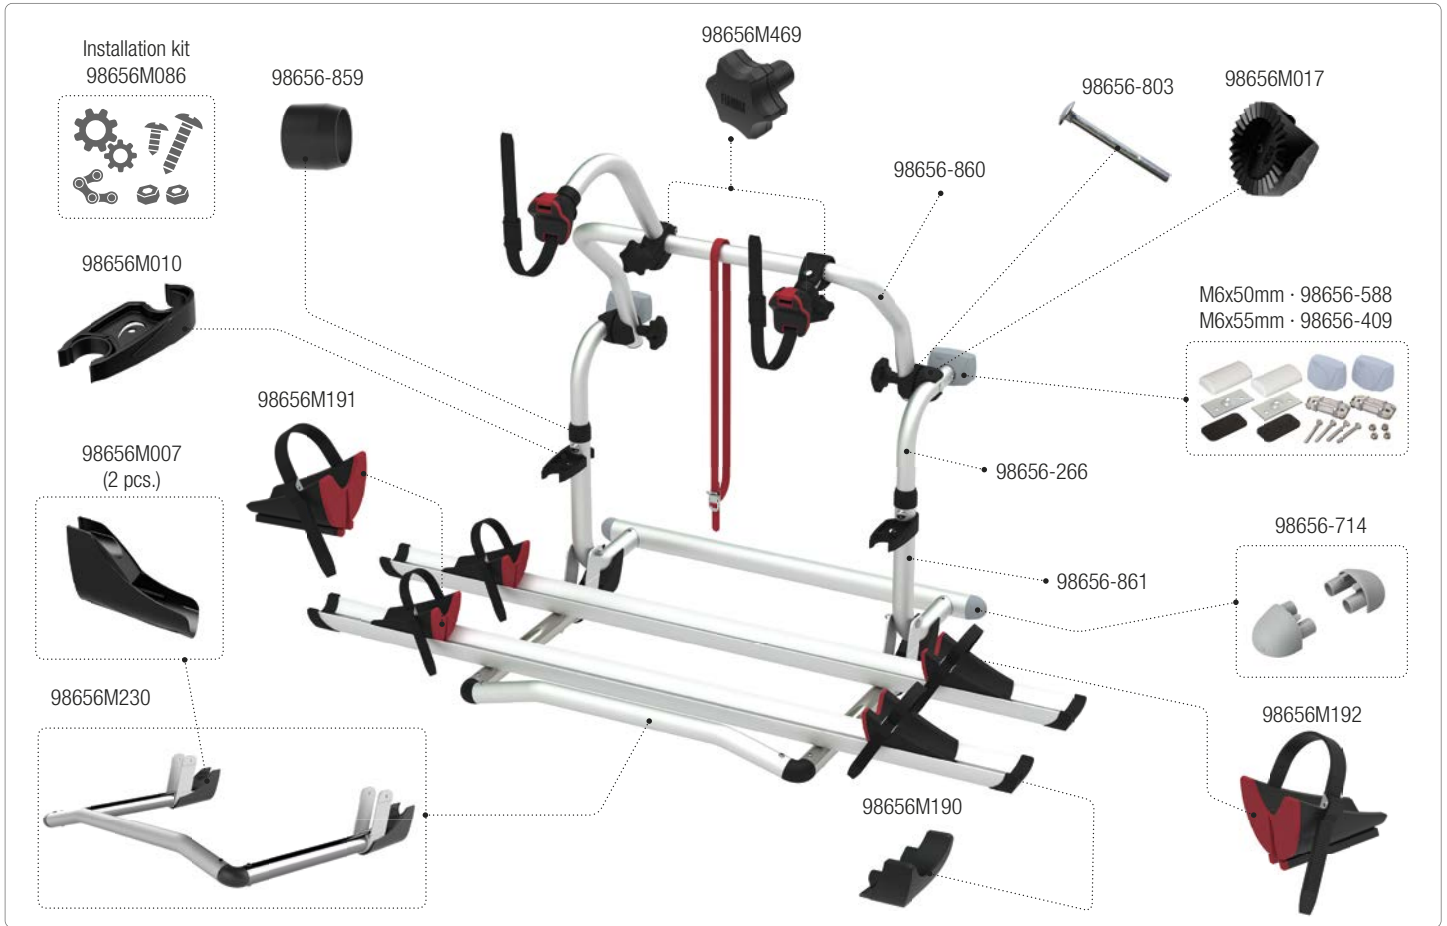

CARRY-BIKE Pro C E-Bike

02094B13A