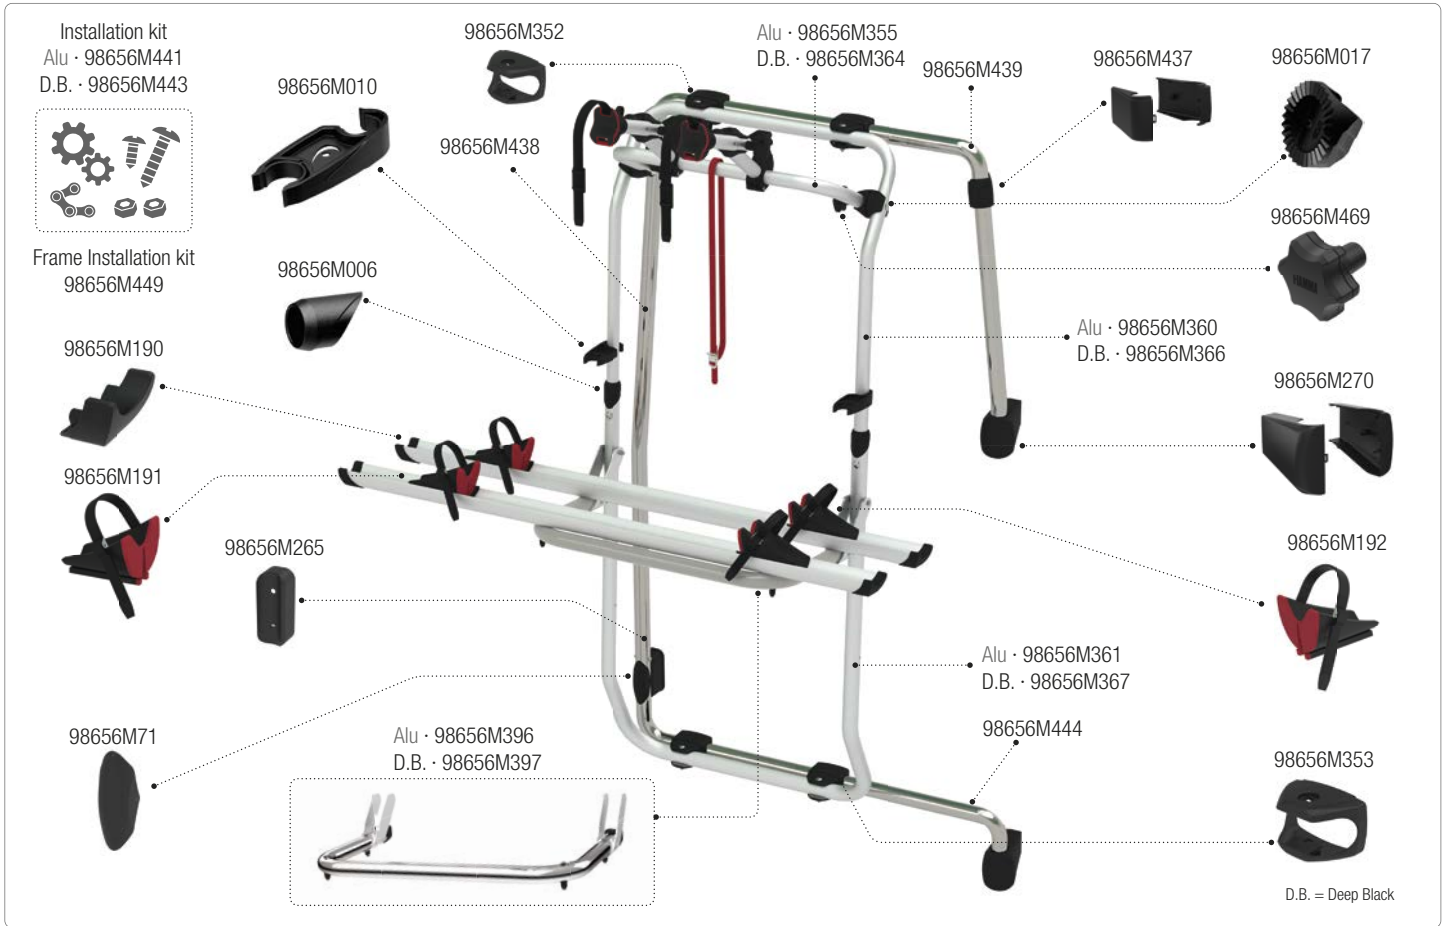

CARRY-BIKE Frame Crafter E- Bike > 2017

02094-38A · 02094A38A [Deep Black]