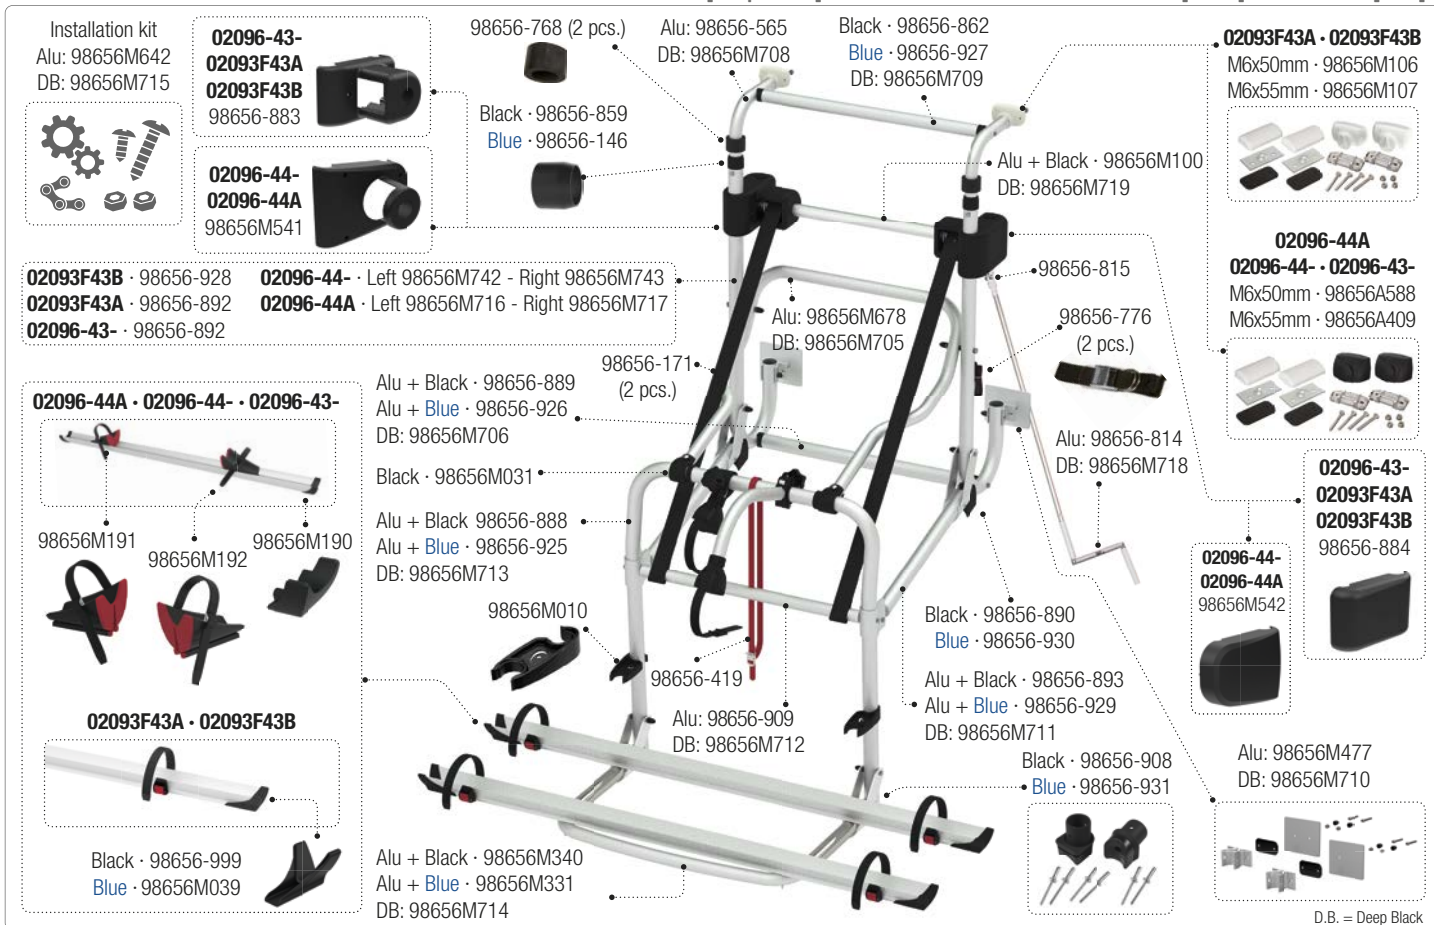

CARRY-BIKE Lift 77

02096-44A [Deep Black] · 02096-44- · 02096-43- · 02093F43A [Black] · 02093F43B [Blue]