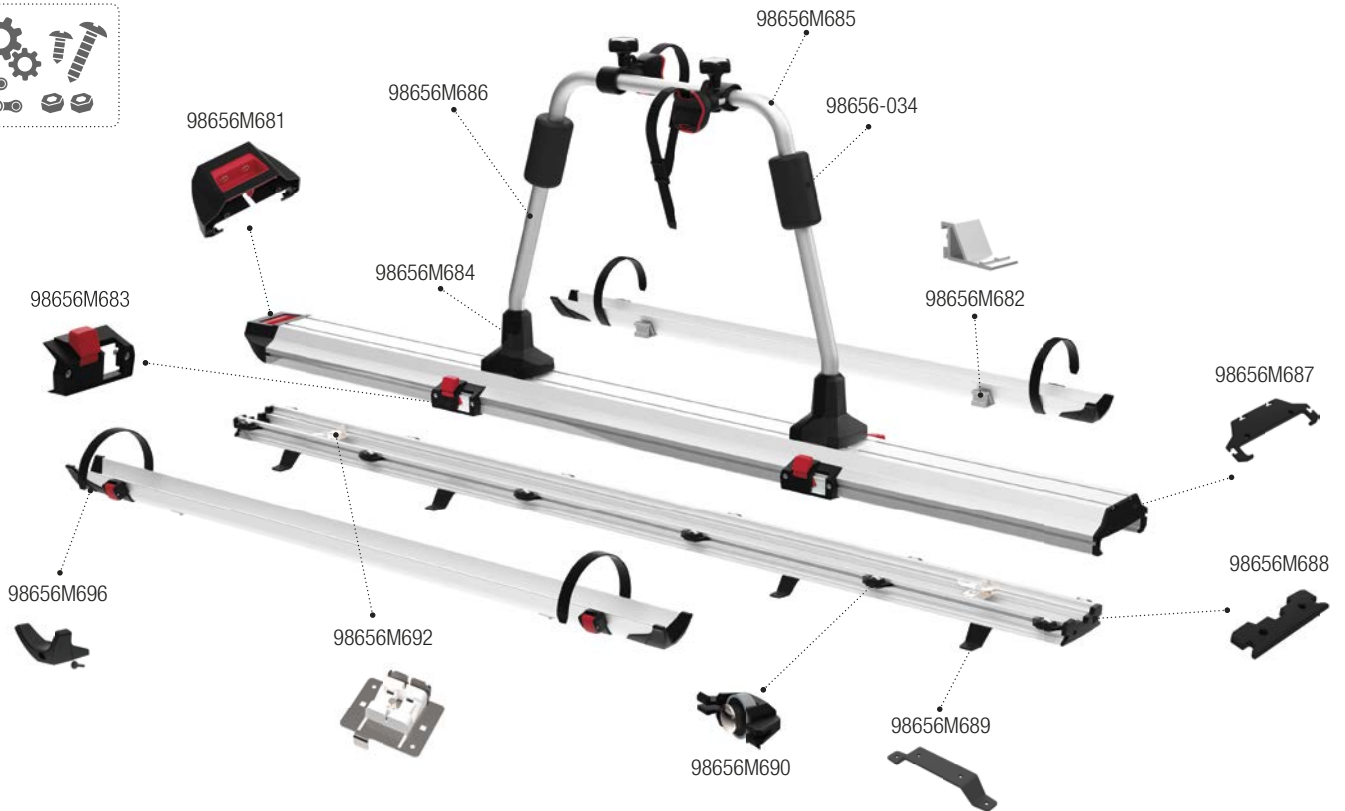

CARRY-BIKE Garage Plus

02093-78-

CARRY-BIKE Garage Slide Deluxe

04822-06-

Installation kit
98656M691

CARRY-BIKE Garage Slide Pro Bike

04822-05- · 04822-04-

Installation kit
98656-985