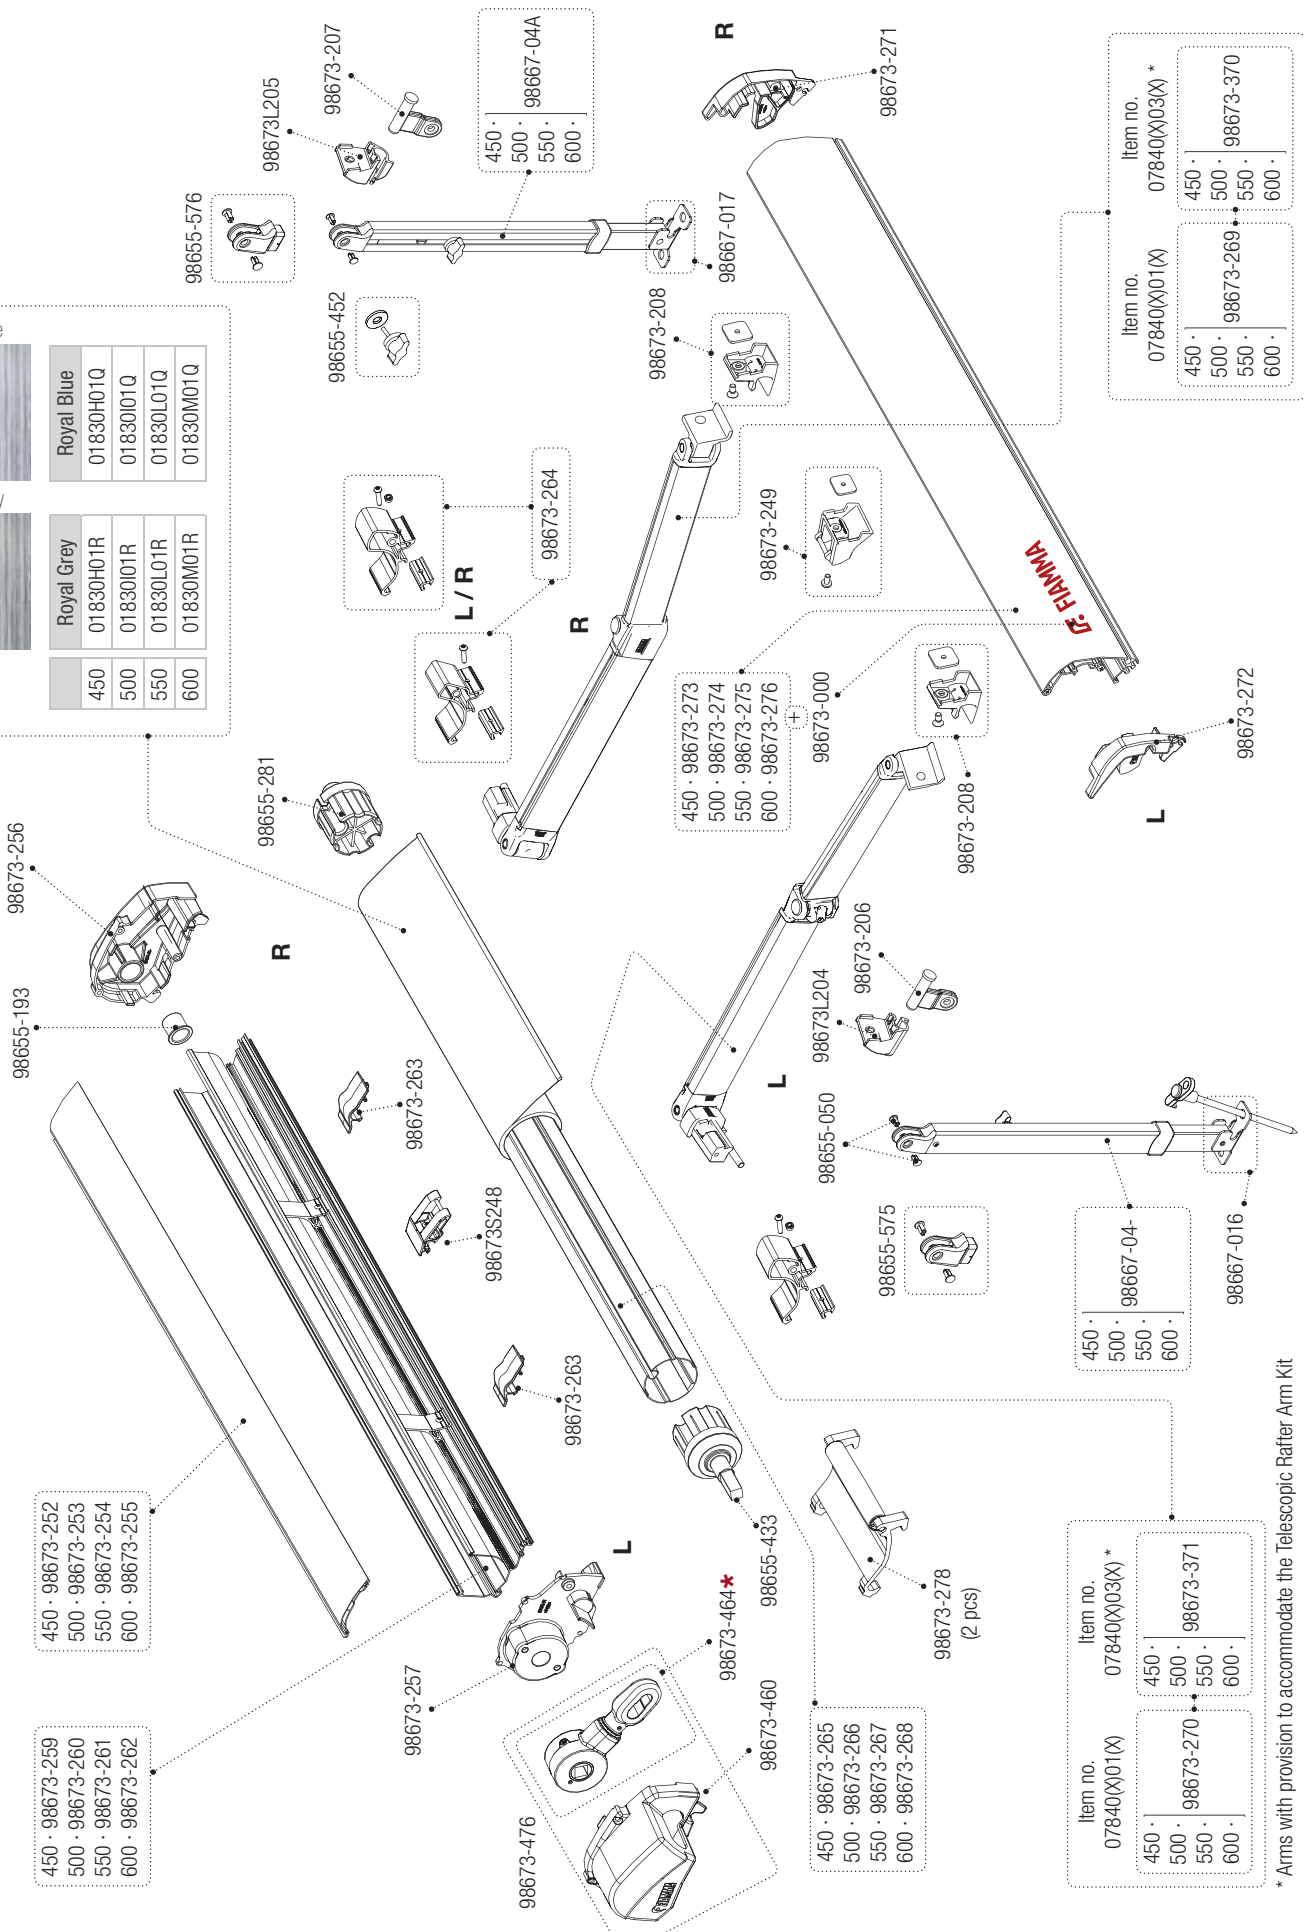

* If you need the winch (98673-464) for awnings with S/N ≤ A--KBQ (≤ 2025) you should order the complete Kit 98673-476

Ext. 275

Royal Blue	Royal Blue
	01830H01Q
	01830I01Q
	01830L01Q
	01830M01Q
Royal Grey	Royal Grey
	01830H01R
	01830I01R
	01830L01R
	01830M01R

450 · 98673-259
500 · 98673-260
550 · 98673-261
600 · 98673-262

450 · 98673-252
500 · 98673-253
550 · 98673-254
600 · 98673-255

450 · 98667-04A
500 · 98667-04A
550 · 98667-04A
600 · 98667-04A

Item no.	Item no.
07840(X)01(X)	07840(X)03(X) *
450 · 98673-269	450 · 98673-370
500 · 98673-269	500 · 98673-370
550 · 98673-269	550 · 98673-370
600 · 98673-269	600 · 98673-370

450 · 98667-04
500 · 98667-04
550 · 98667-04
600 · 98667-04

Item no.	Item no.
07840(X)01(X)	07840(X)03(X) *
450 · 98673-270	450 · 98673-371
500 · 98673-270	500 · 98673-371
550 · 98673-270	550 · 98673-371
600 · 98673-270	600 · 98673-371

* Arms with provision to accommodate the Telescopic Rafter Arm Kit