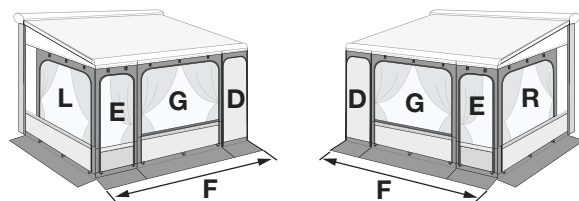

Privacy Room F65 (320 cm basic module) - ≤ 2018