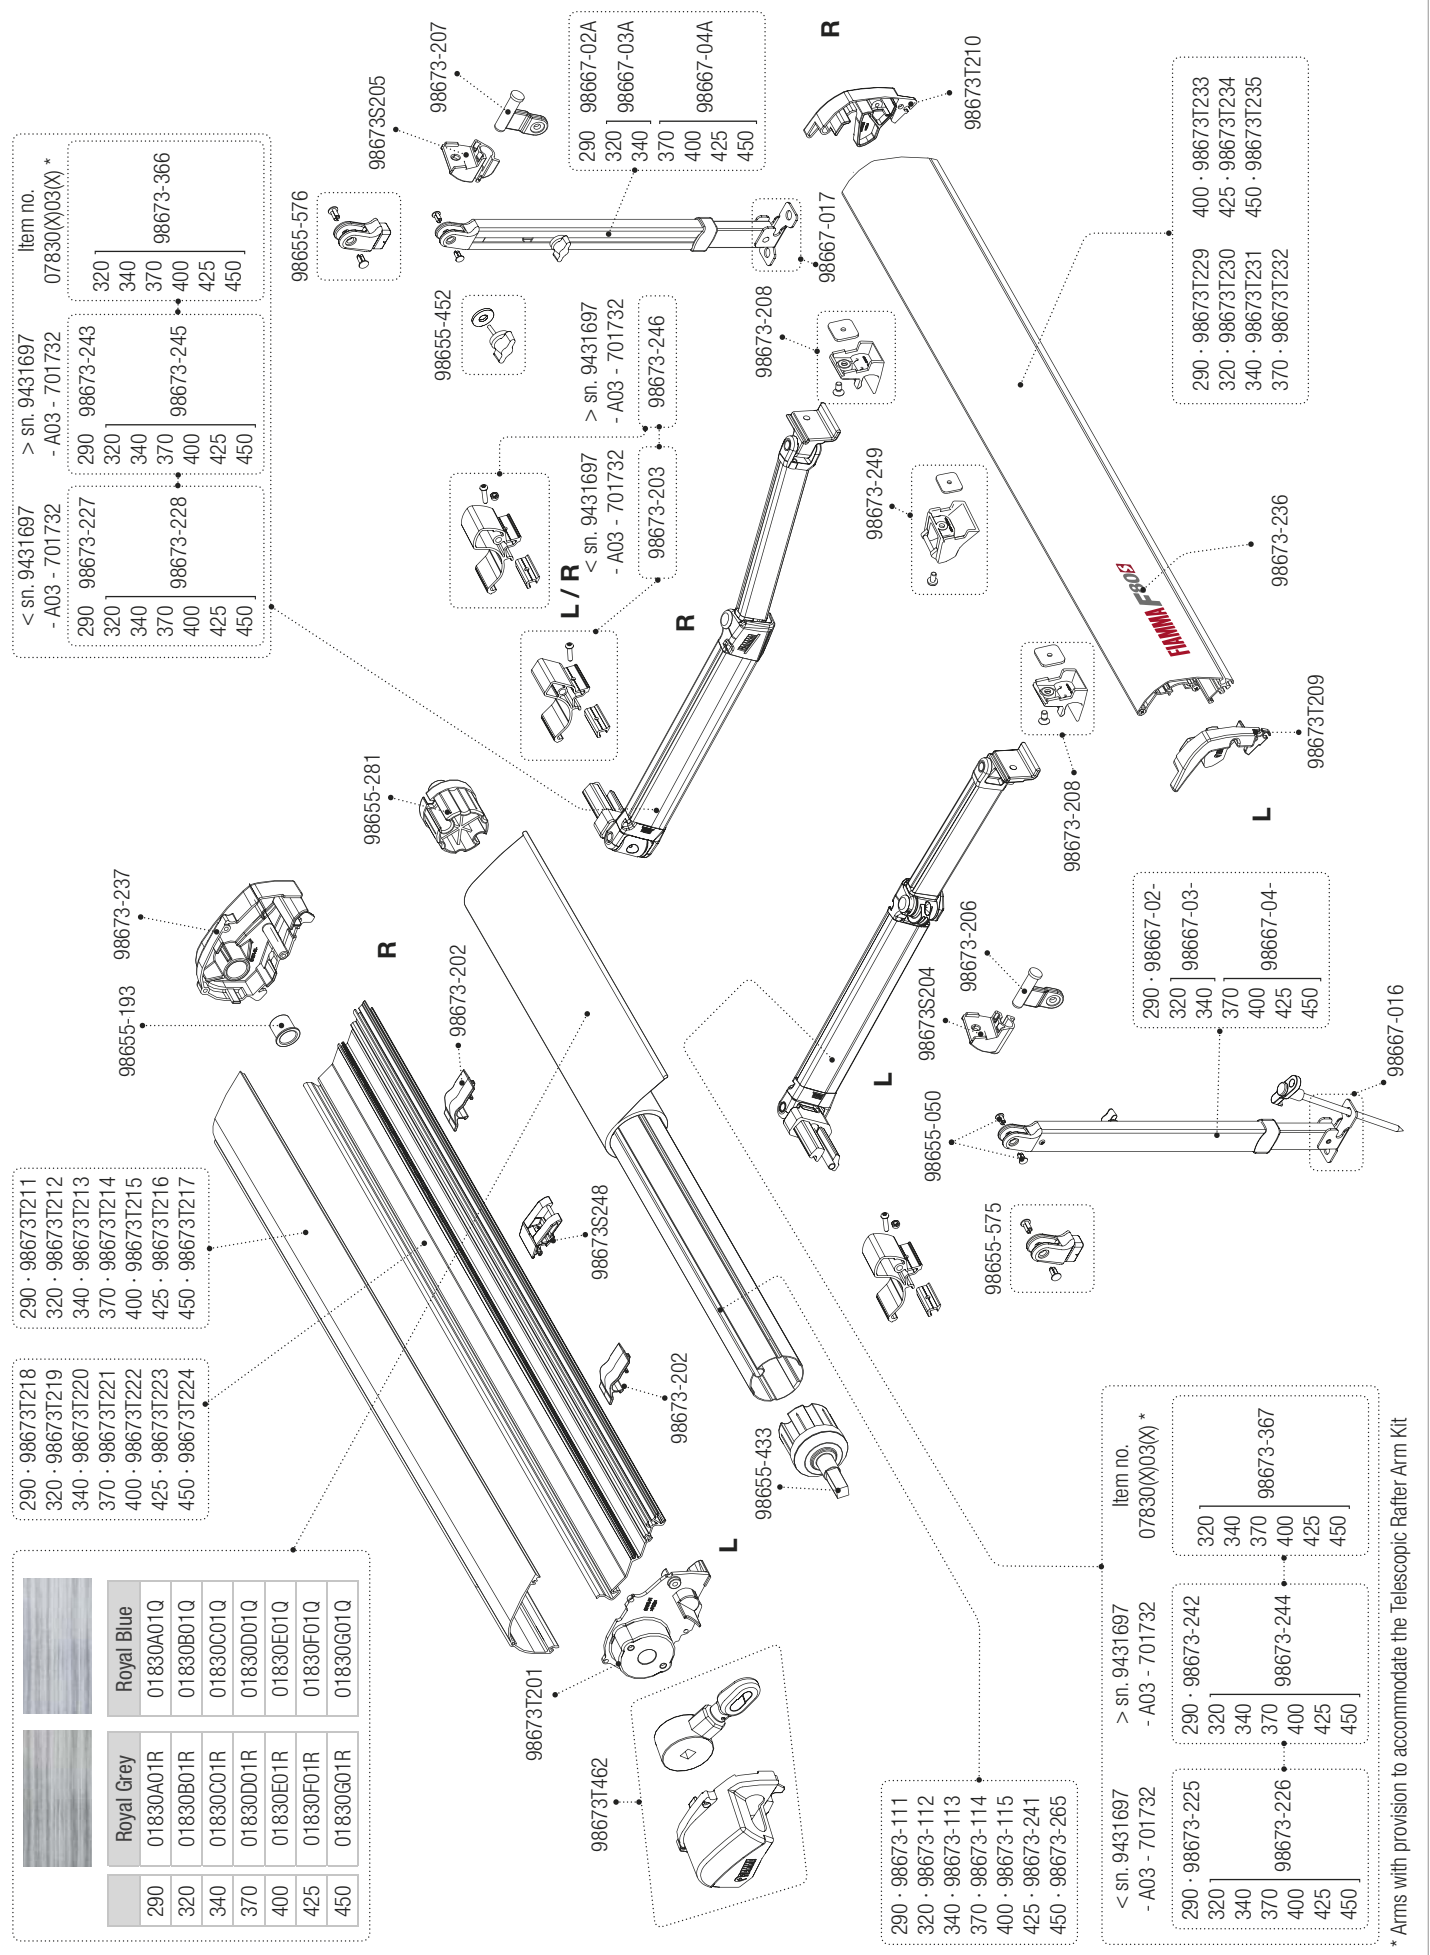

* Arms with provision to accommodate the Telescopic Rafter Arm Kit