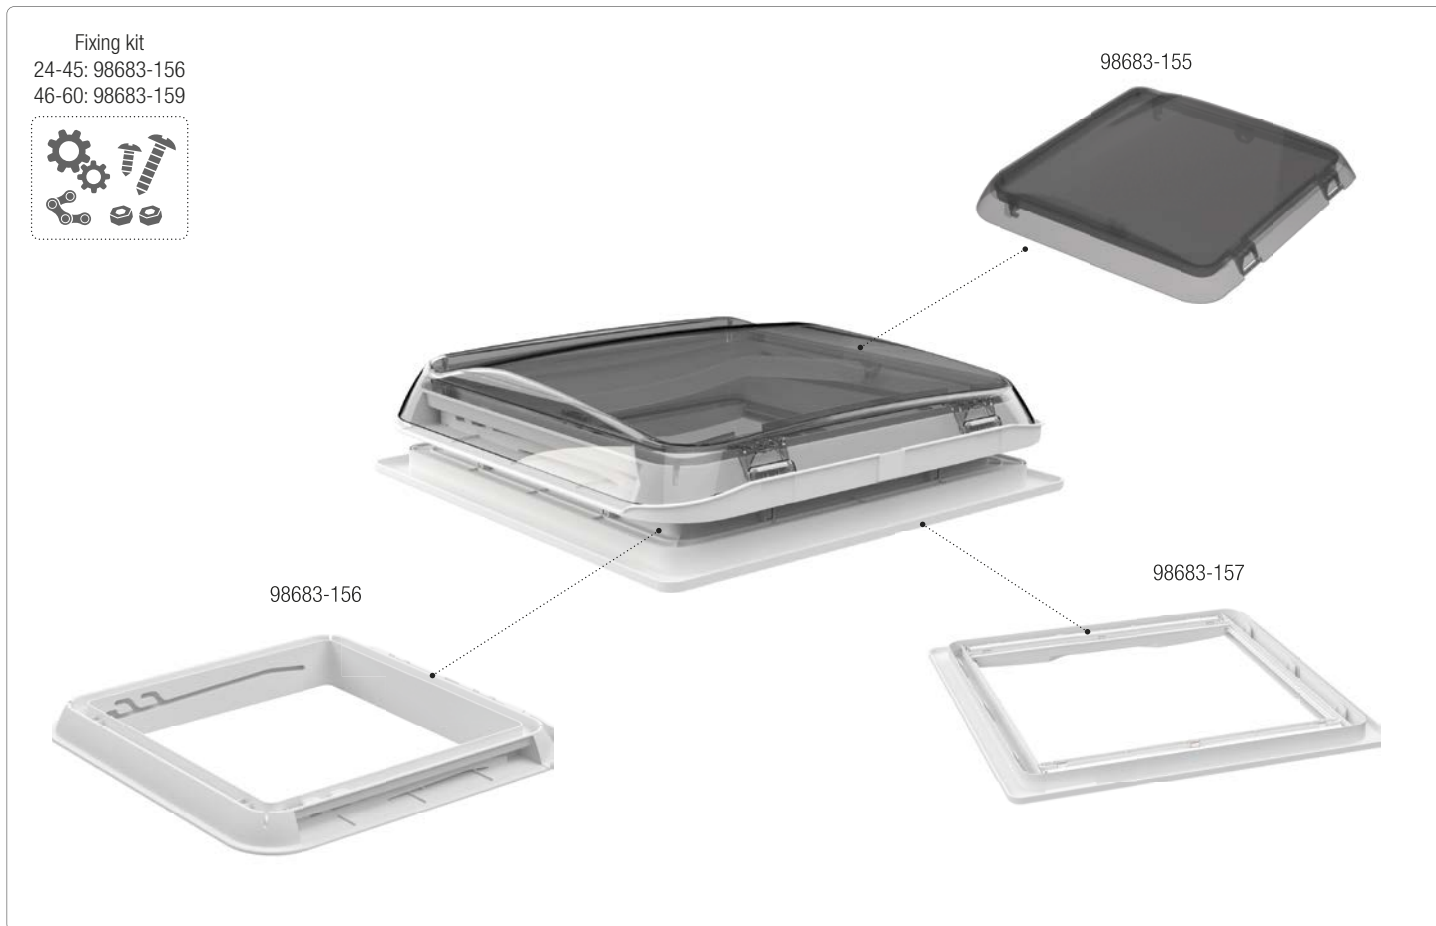

Vent 40F

08726-01D- · 08727-01D