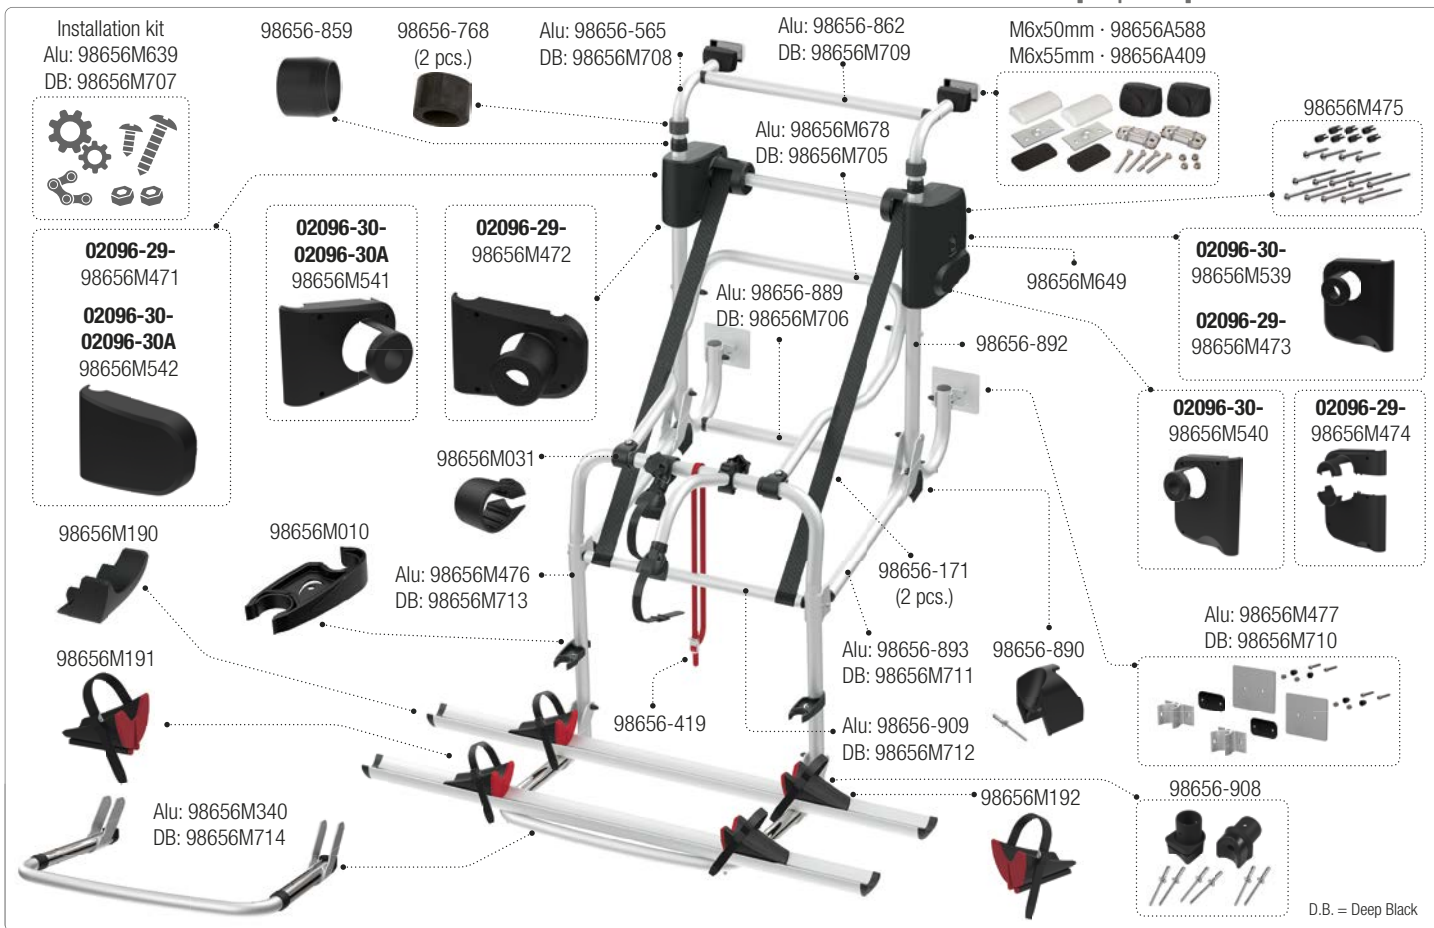

CARRY-BIKE Motor Lift 77

02096-30A [Deep Black] · 02096-30- · 02096-29-