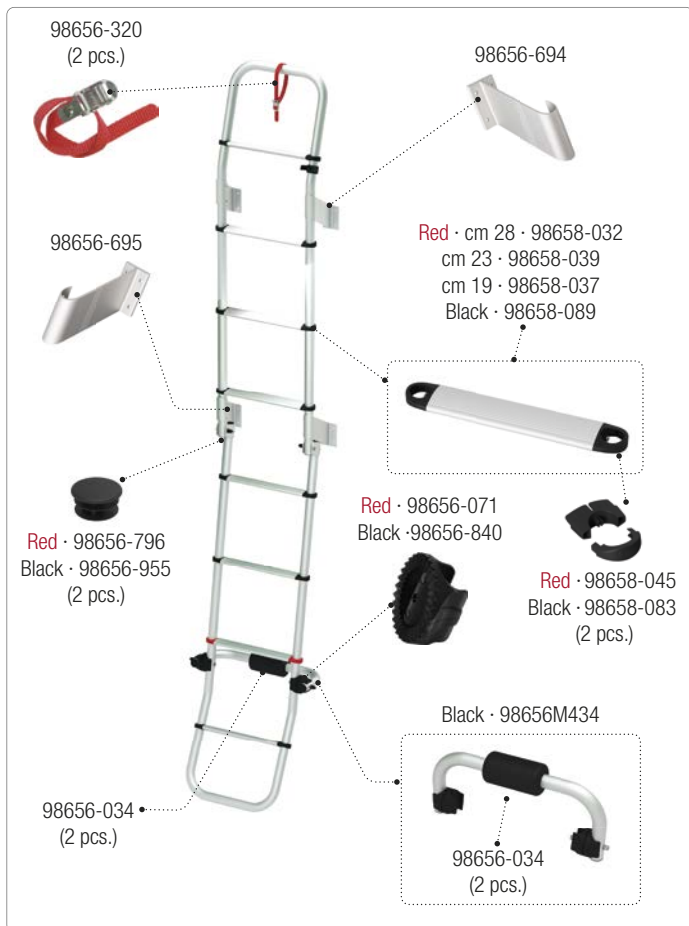

Deluxe 8

02426-02 - 02426-02A