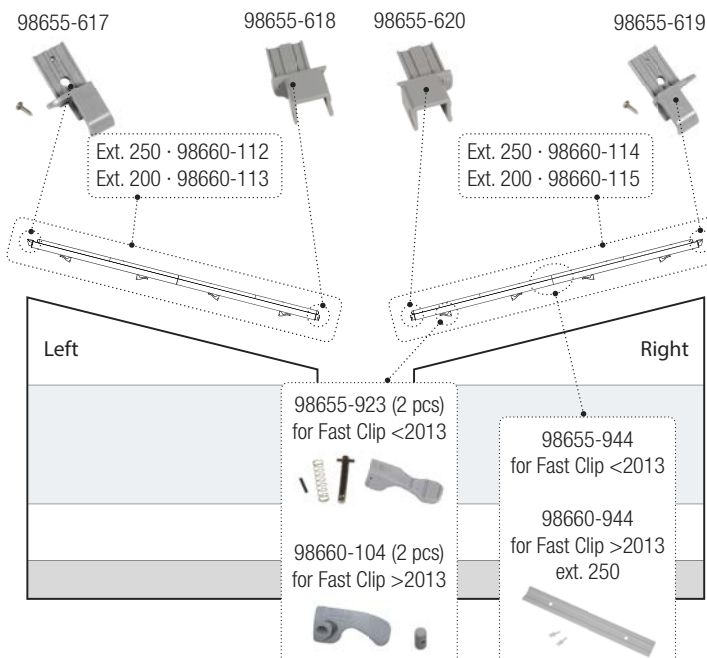

*available while stocks last