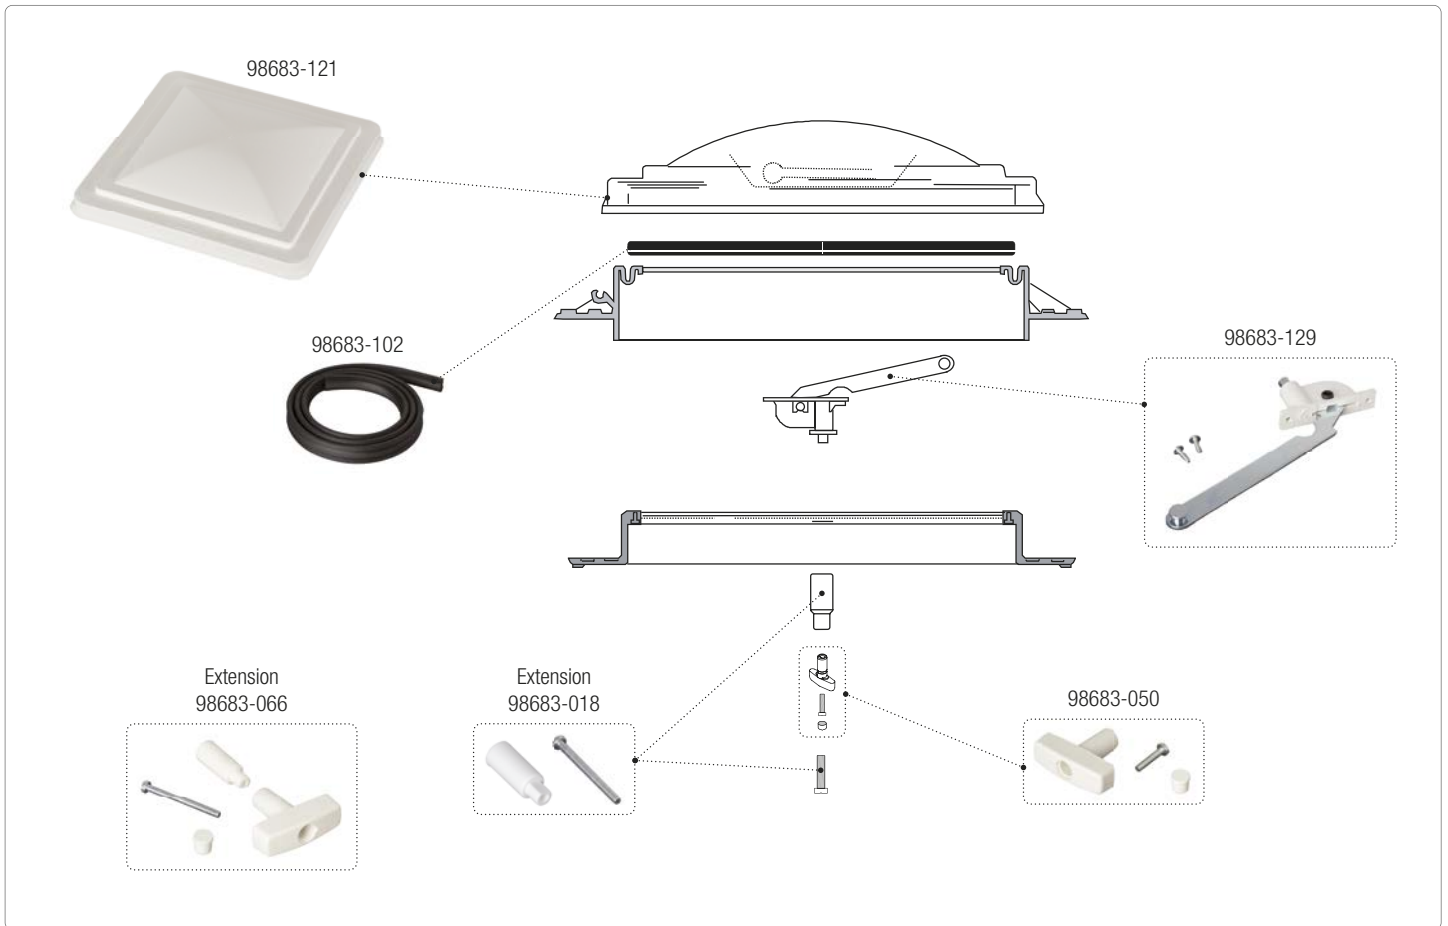

Vent 40x40

01305-01- · 01305A01A · 01305A01B