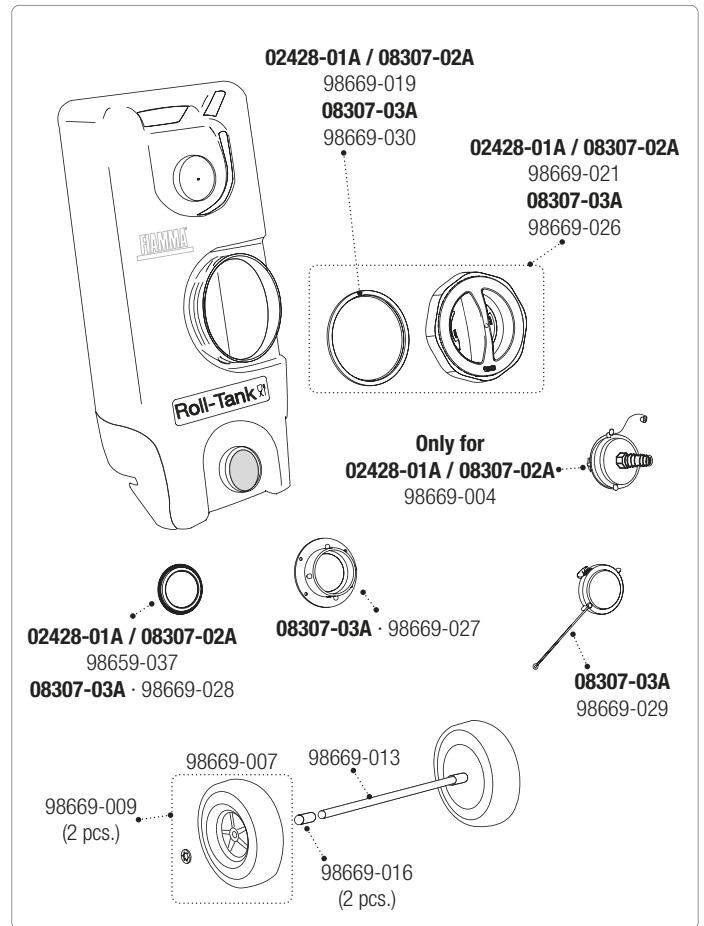

Roll-Tank 40F

08307-03A · 08307-02A · 02428-01A