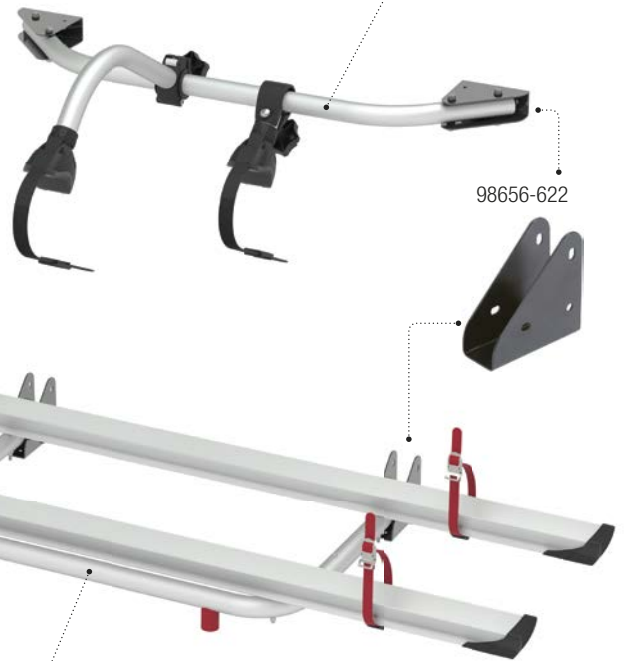

98656-207

98656-999

98656M558
Tube + 2 brackets
(Bike-Blocks optional)

98656-622

98656M313

CARRY-BIKE Garage Standard

02093-54-

98656-558
Tube + 2 brackets
(Bike-Blocks optional)