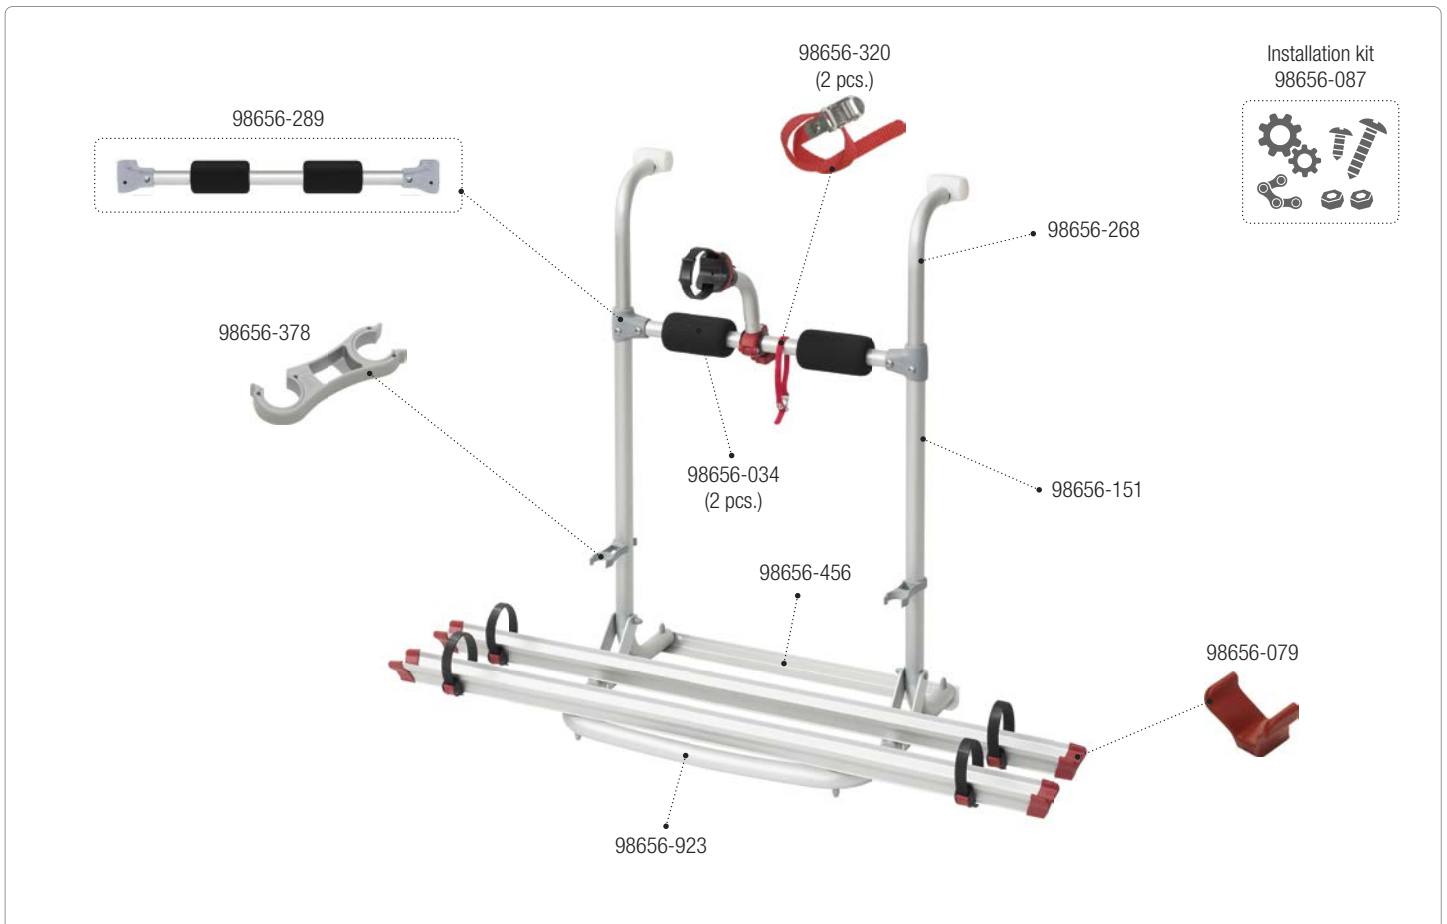

CARRY-BIKE UL 48

02094-04-