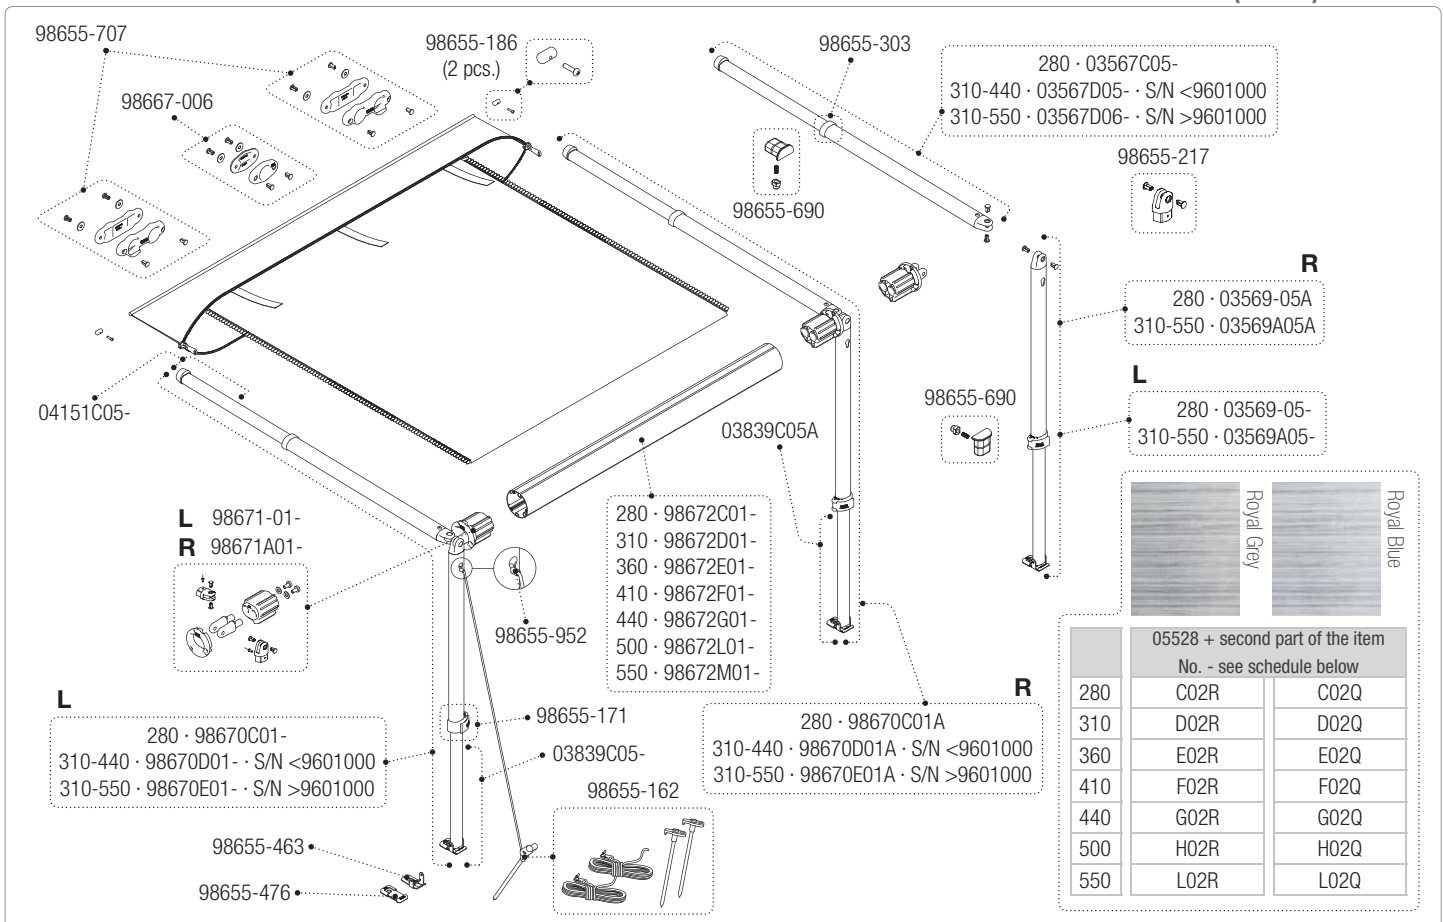

FIAMMA CaravanStore ZIP 255

Version 013/014 · S/N > 9580700 (F701991) · 06771-01-

FIAMMA CaravanStore ZIP 280-550

Version 013/014 · S/N > 9580700 (F701991) · 06771-01-

For awnings that have been out of production for more than ten years, see the QR codes below.