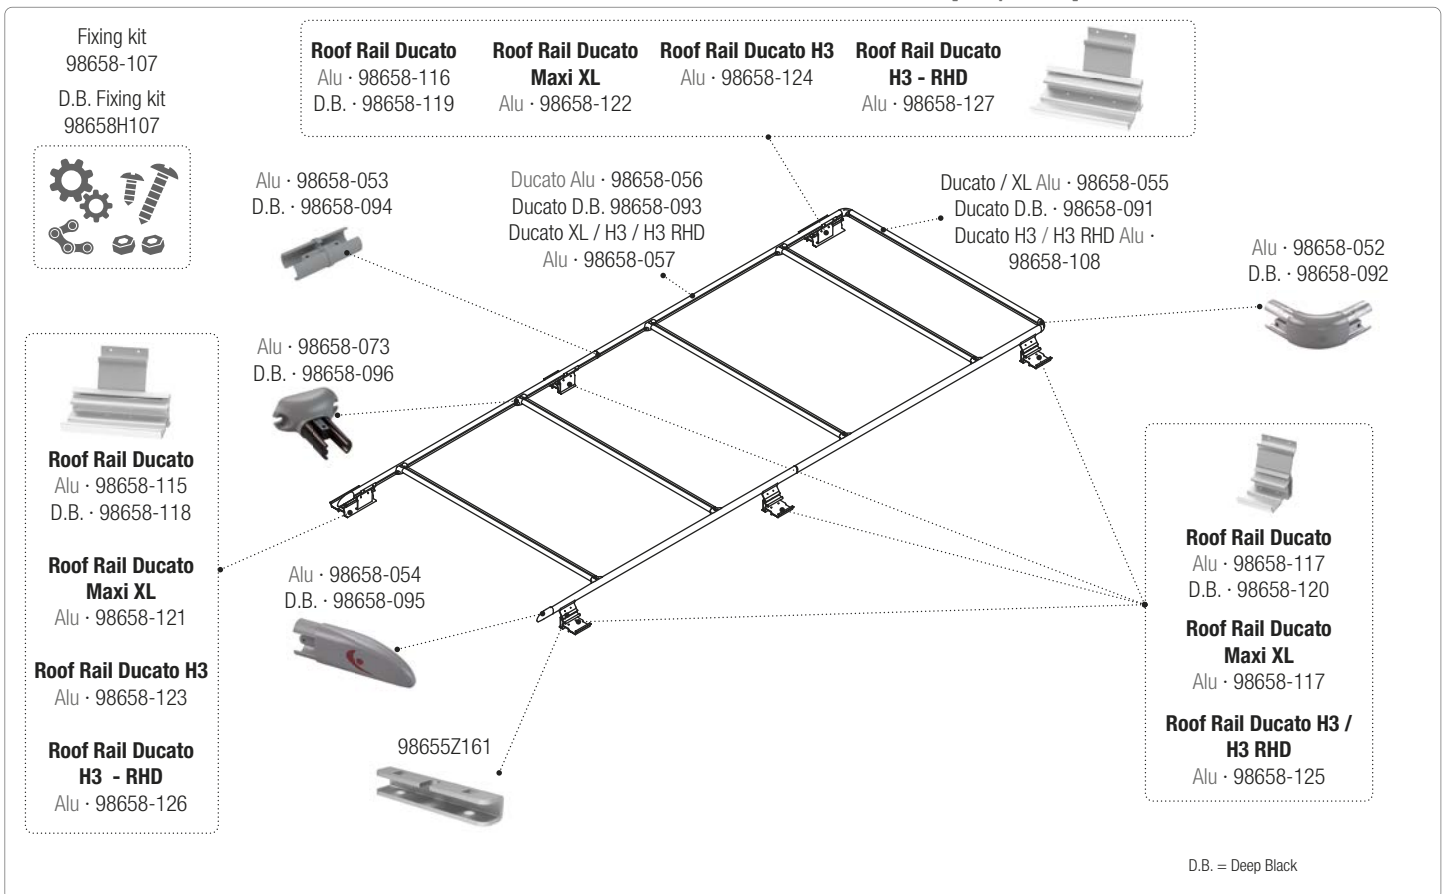

Roof Rail Ducato / XL / H3

05808-01- · 05808A01A [Deep Black] · 05808-02- · 05808-03- · 05808-04-