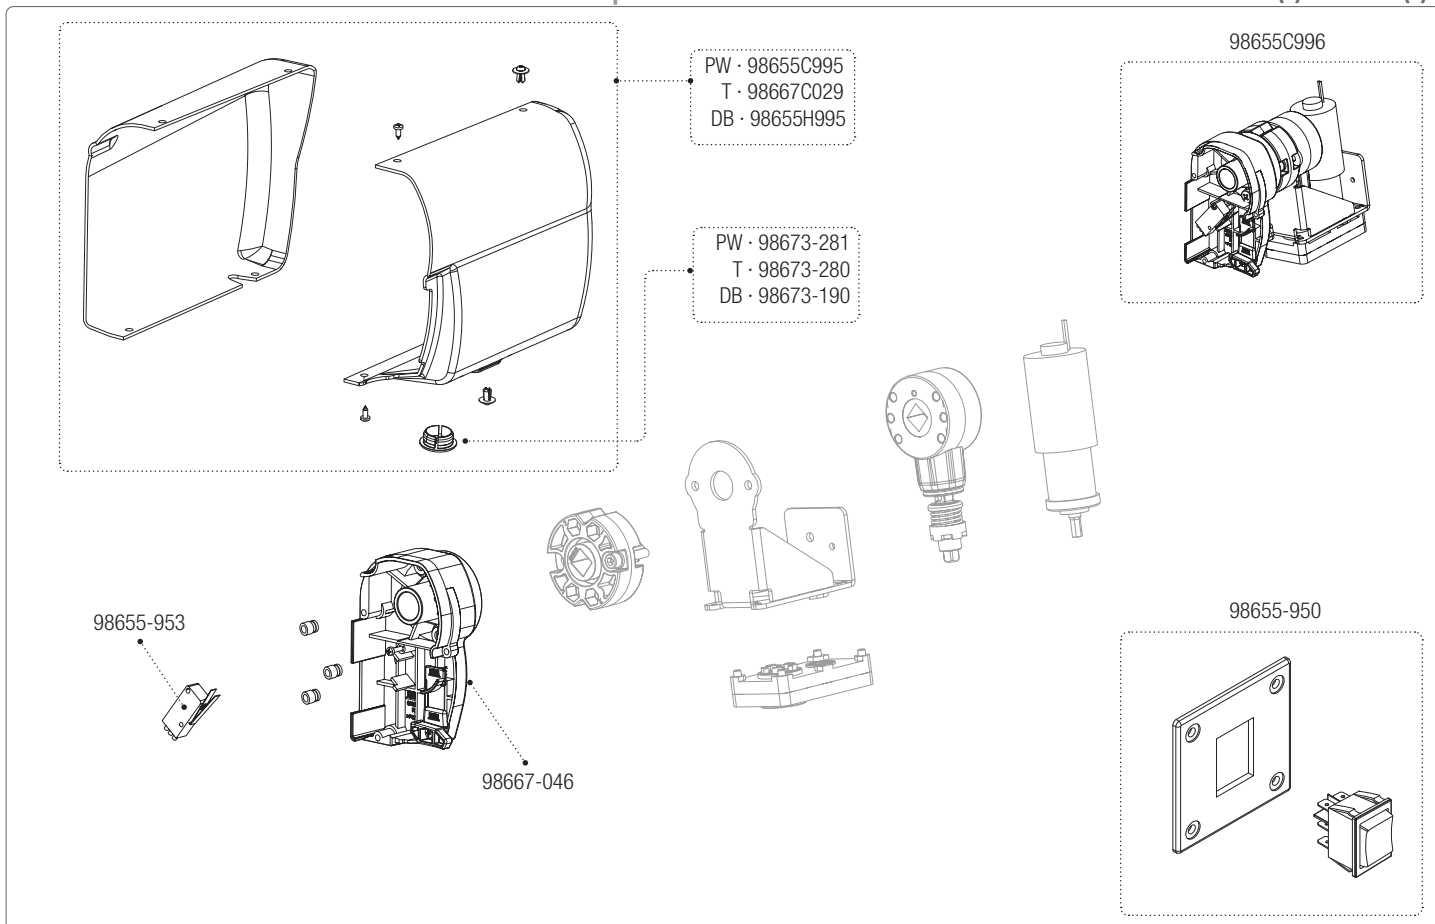

Motor Kit F45L Polar White · Titanium · Deep Black

08318-01(X) · 08451-01(X)