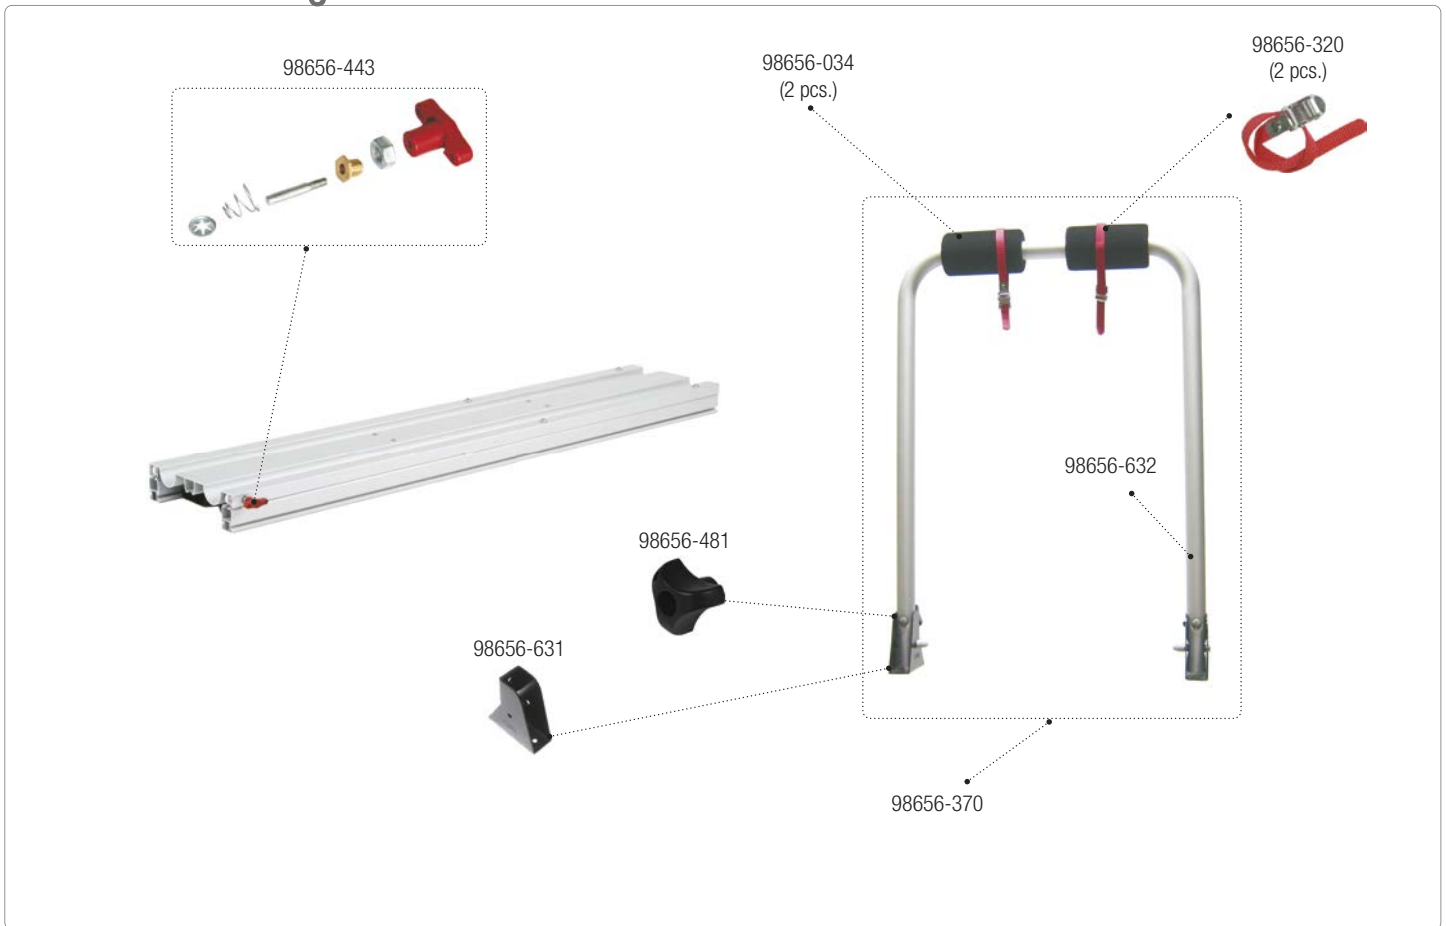

CARRY-BIKE Garage Slide / Kit Bike Slide

04822-02- · 98656-370

CARRY-BIKE Common Parts