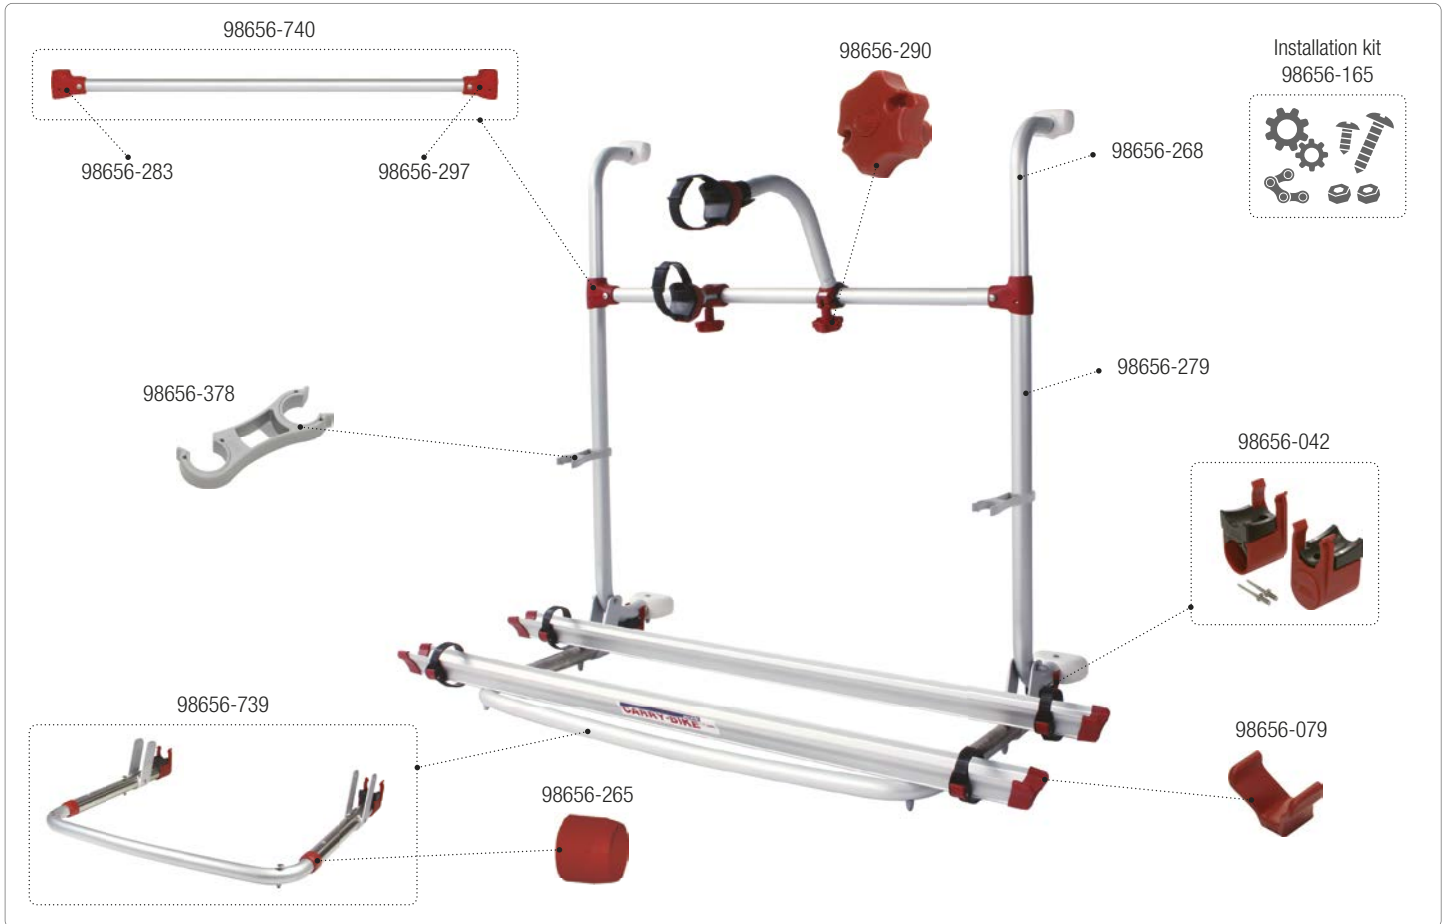

CARRY-BIKE Pro Autotrail

02093-98-