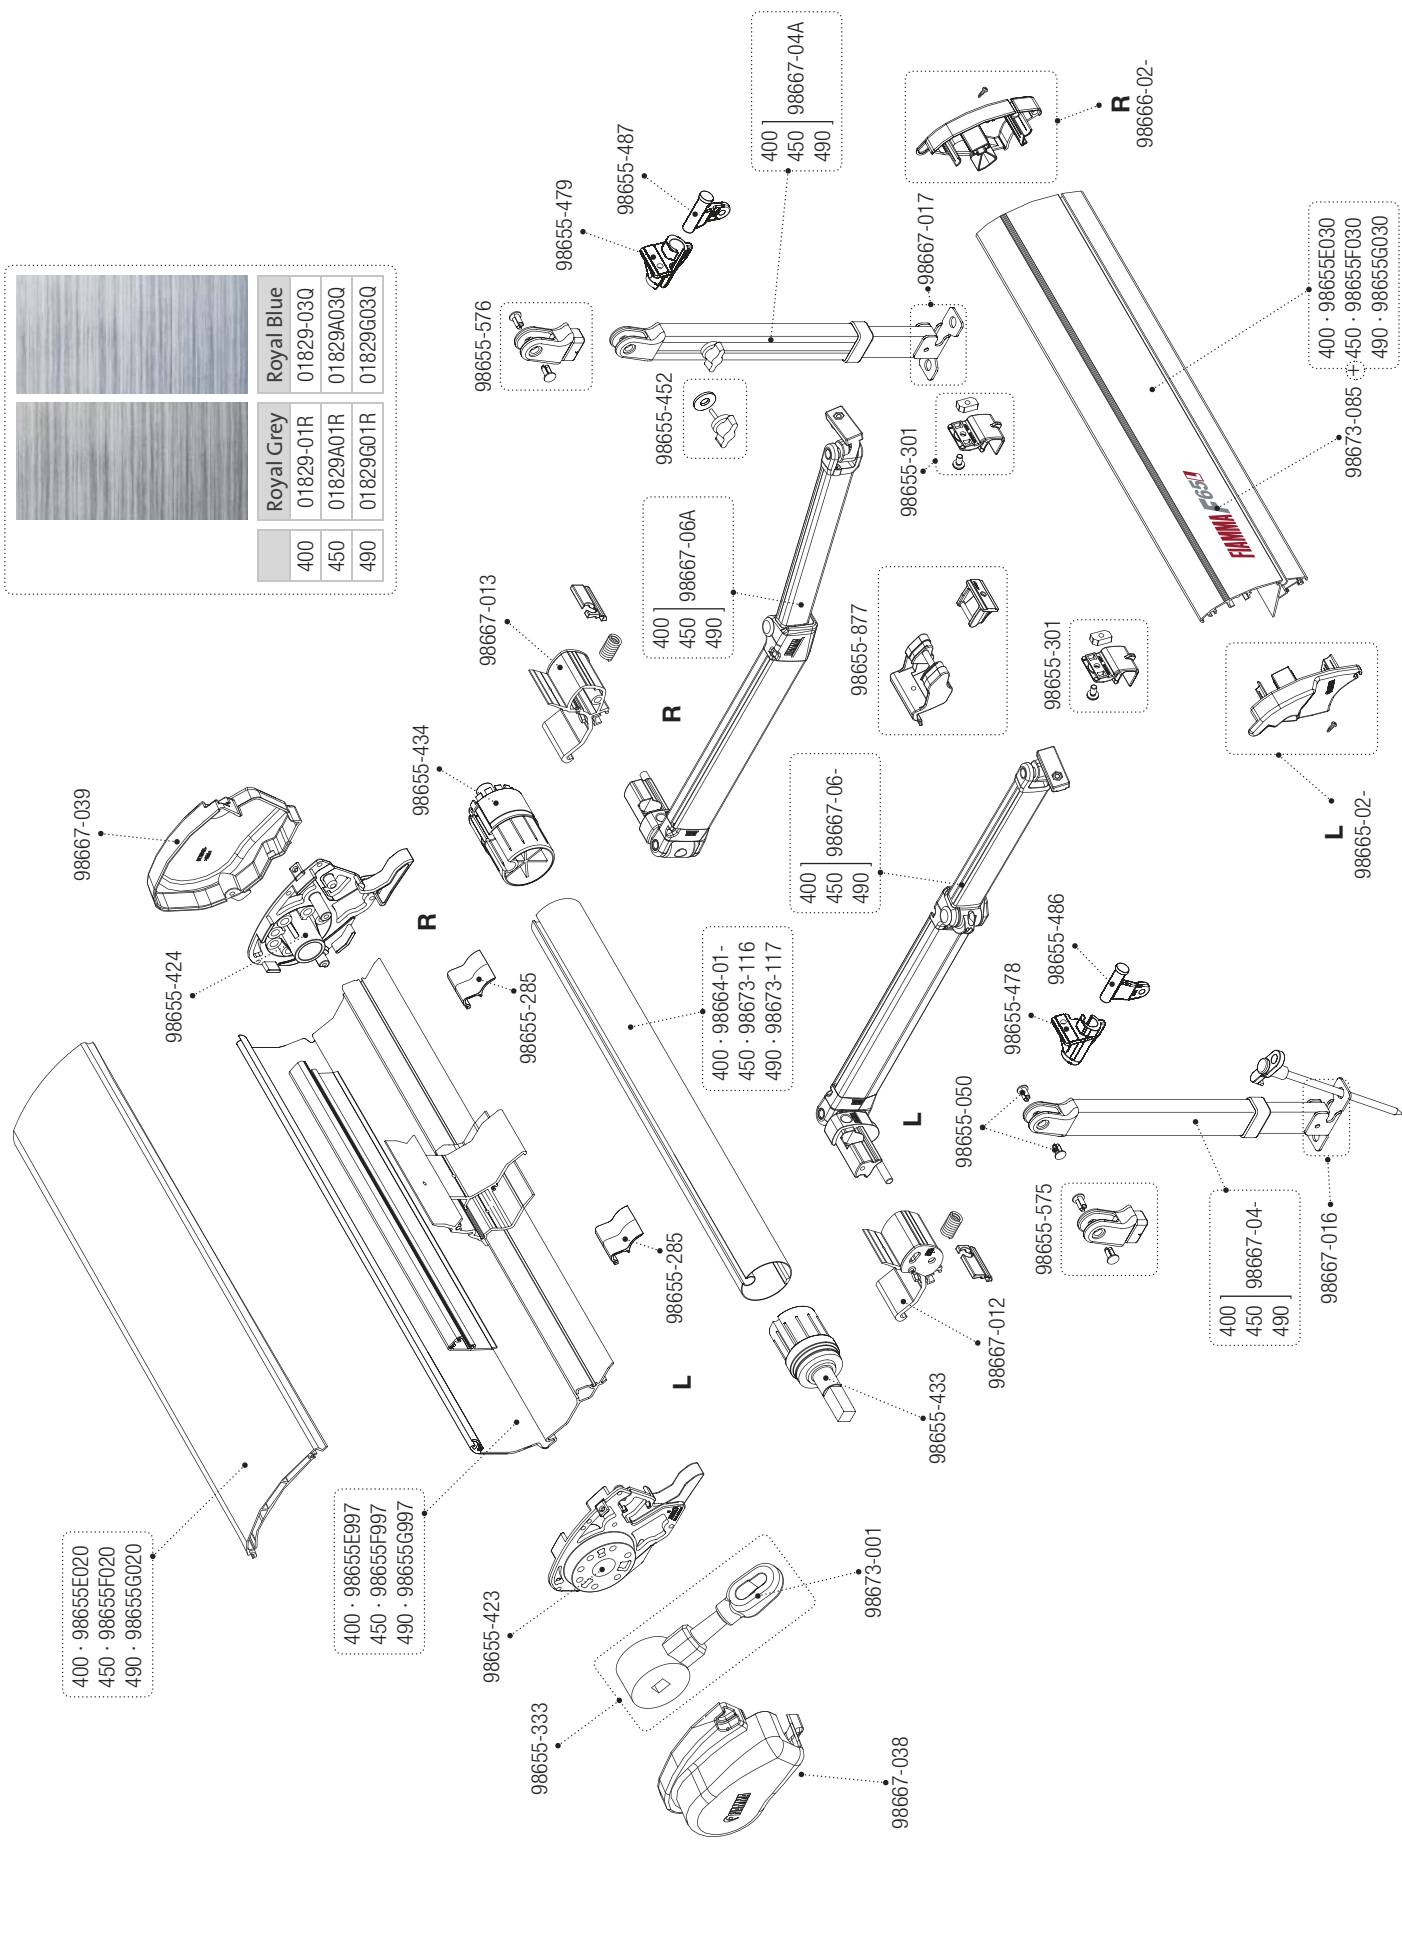

Royal Blue
	Royal Grey
400	01829-03Q
450	01829A03Q
490	01829G03Q
400	01829-01R
450	01829A01R
490	01829G01R