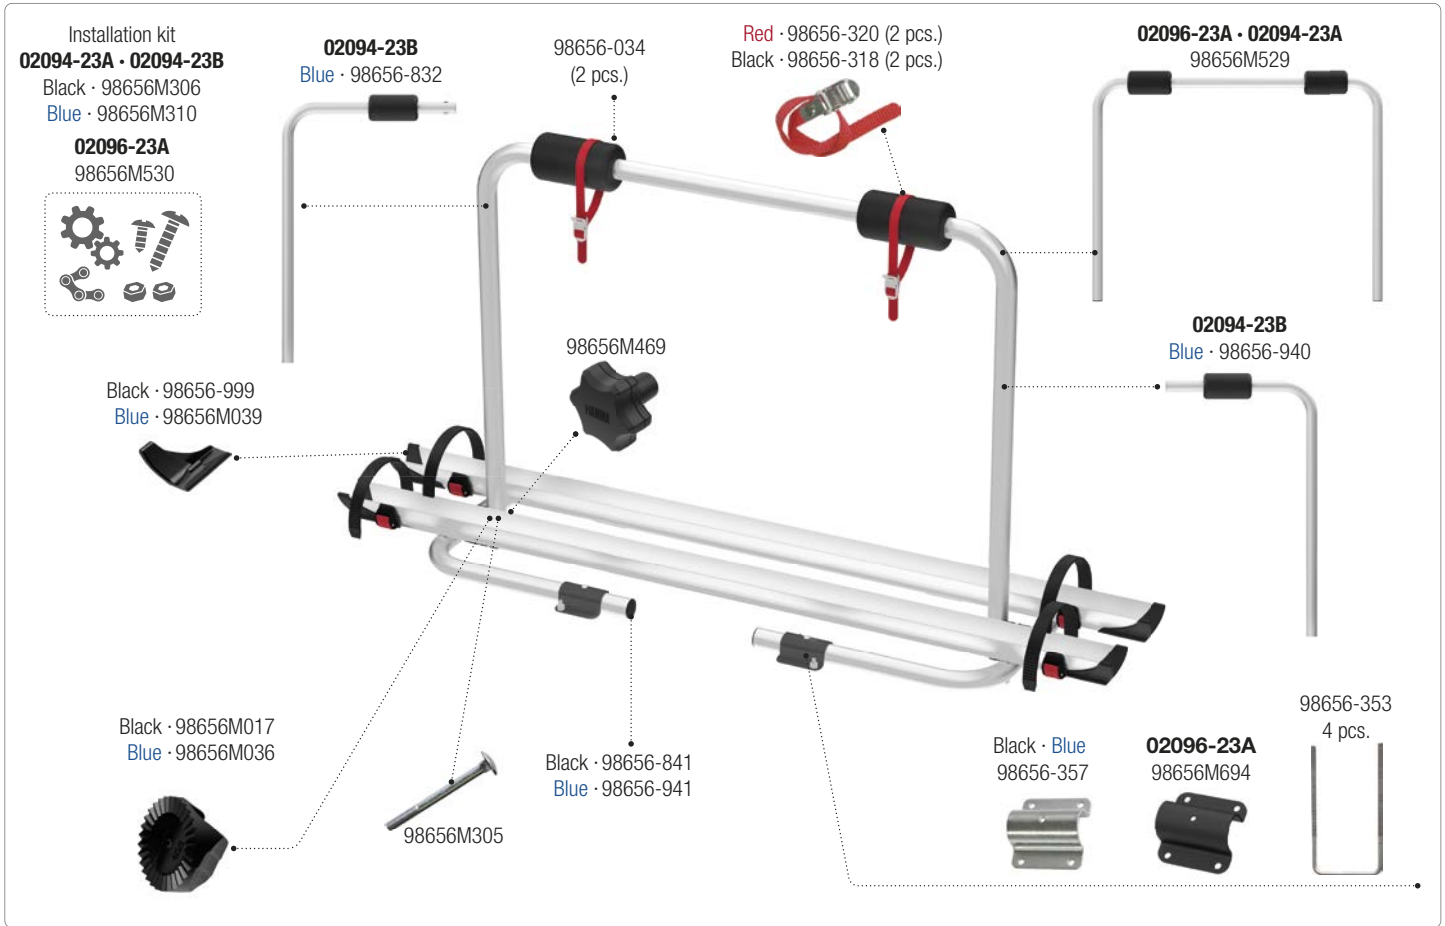

CARRY-BIKE Caravan Active

02096-05- · 02094-05A

CARRY-BIKE Caravan Active E-Bike

02094A06A

CARRY-BIKE Caravan Active E-Bike

02094-06A

CARRY-BIKE Caravan XL A

02096-23A · 02094-23A [Black] · 02094-23B [Blue]