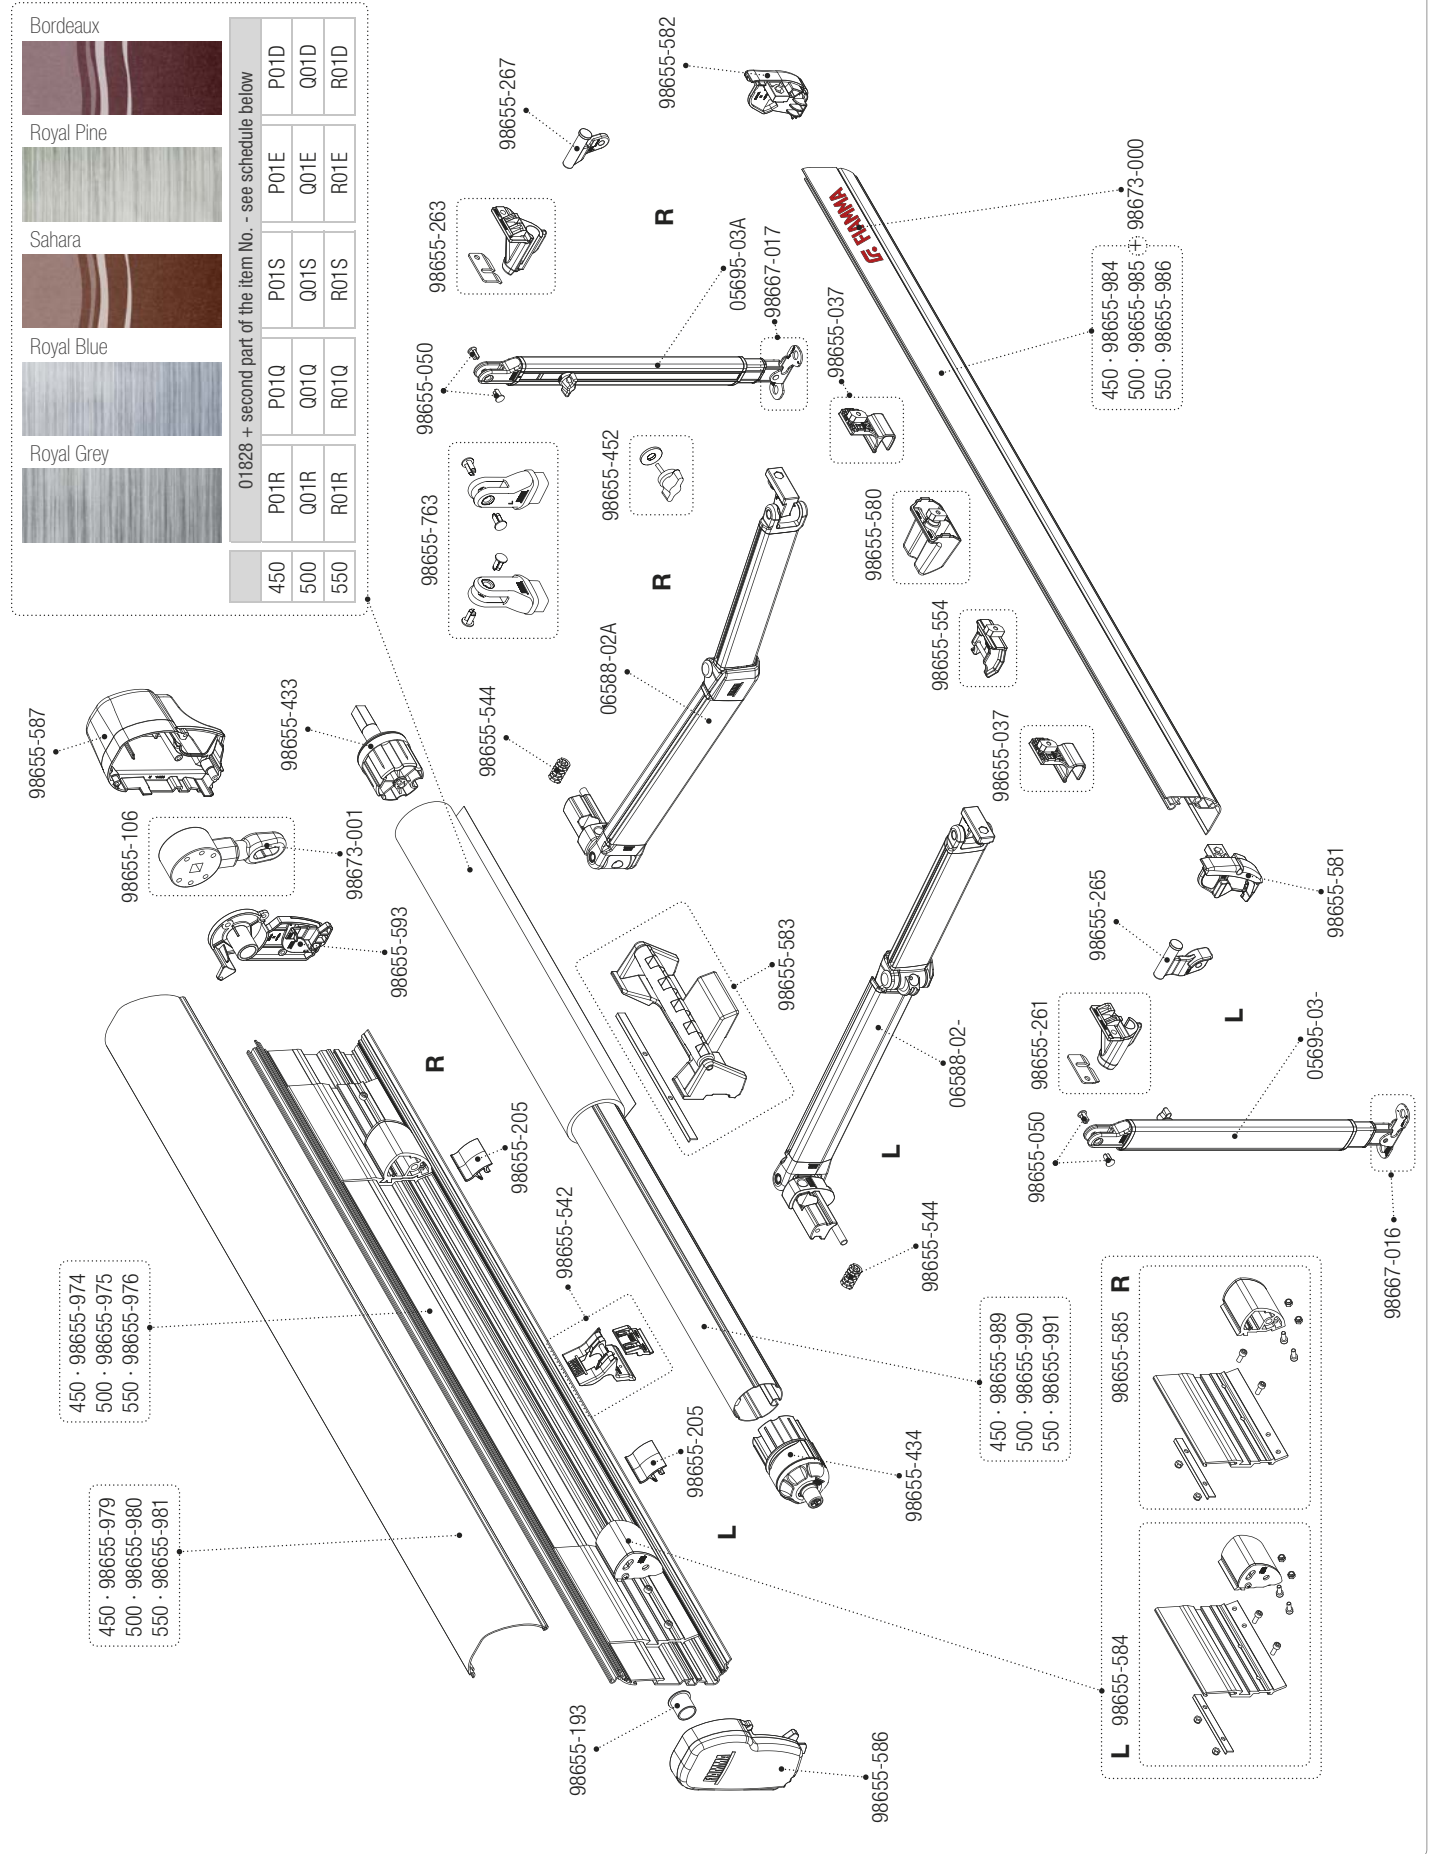

Bordeaux

Royal Pine

Sahara

Royal Blue

Royal Grey

01828 + second part of the item No. - see schedule below

450	P01R	P01S	P01E	P01D
500	Q01R	Q01S	Q01E	Q01D
550	R01R	R01S	R01E	R01D