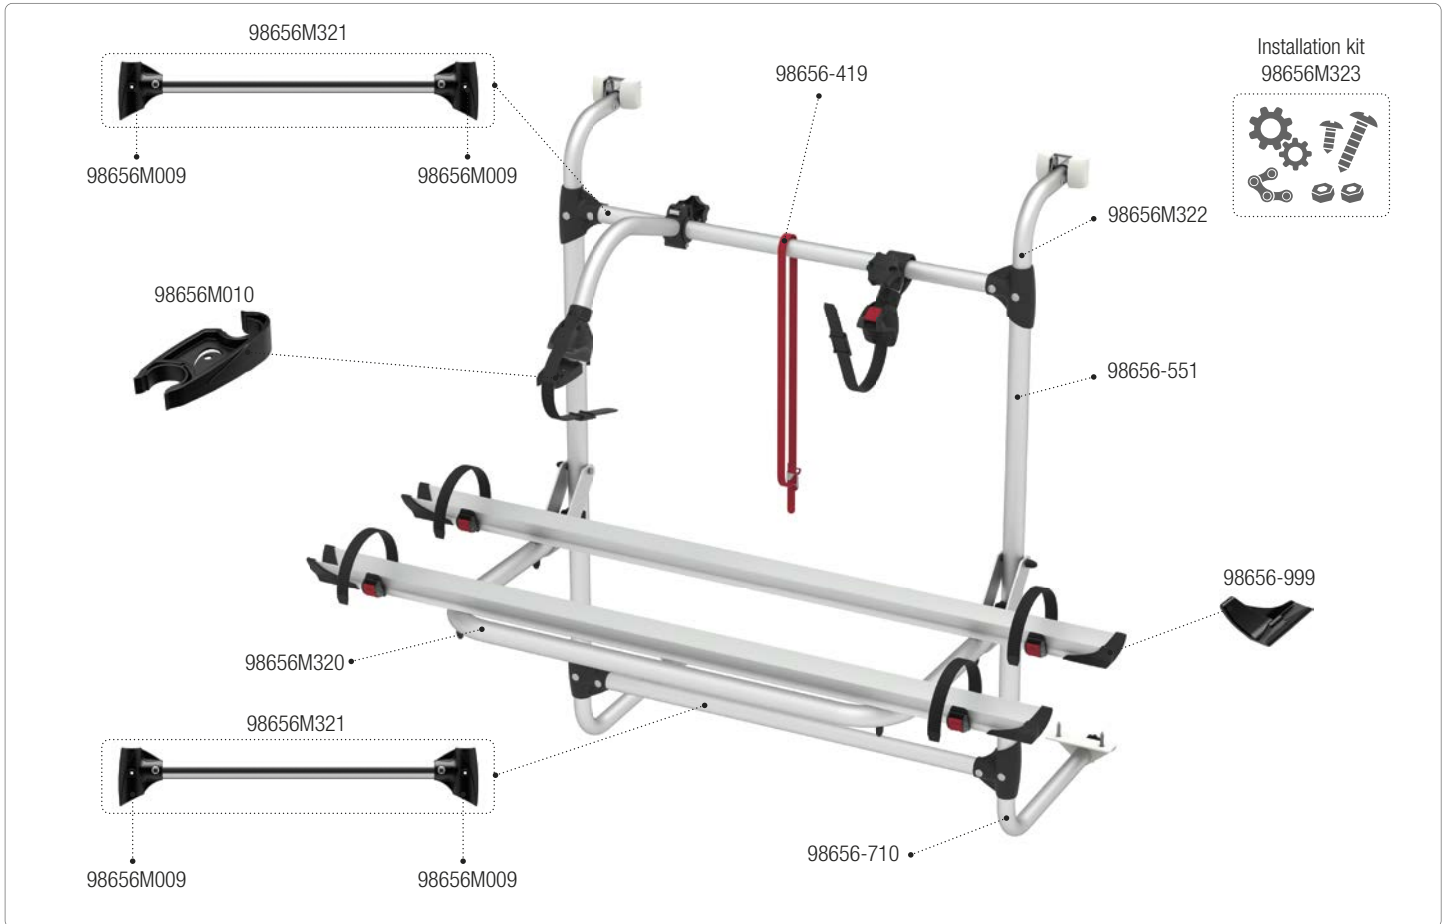

CARRY-BIKE Caravan Universal

02093A76A