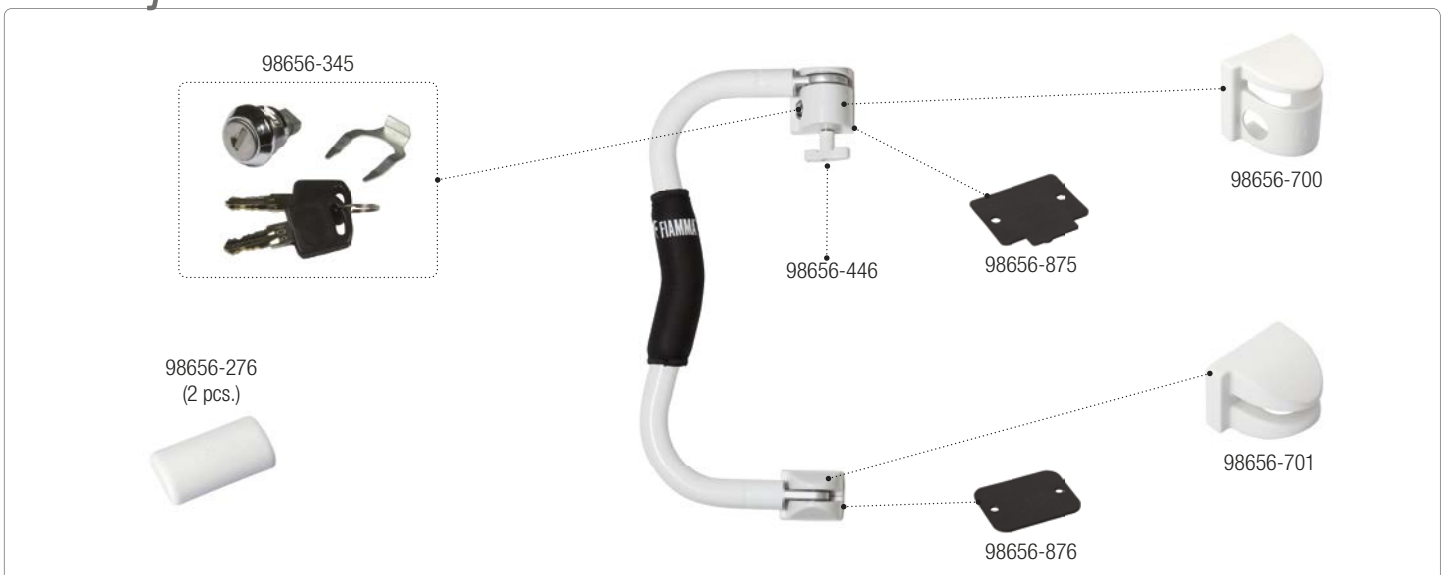

98656H356
(for version with Cylinder M)

One Key System
98656M157

Security 31 / 46

03513-01- · 03513-01H [Deep Black] · 03513A01- · 03513A01H [Deep Black]

Security 46 Pro

03513-04-

Security S

03513-05-