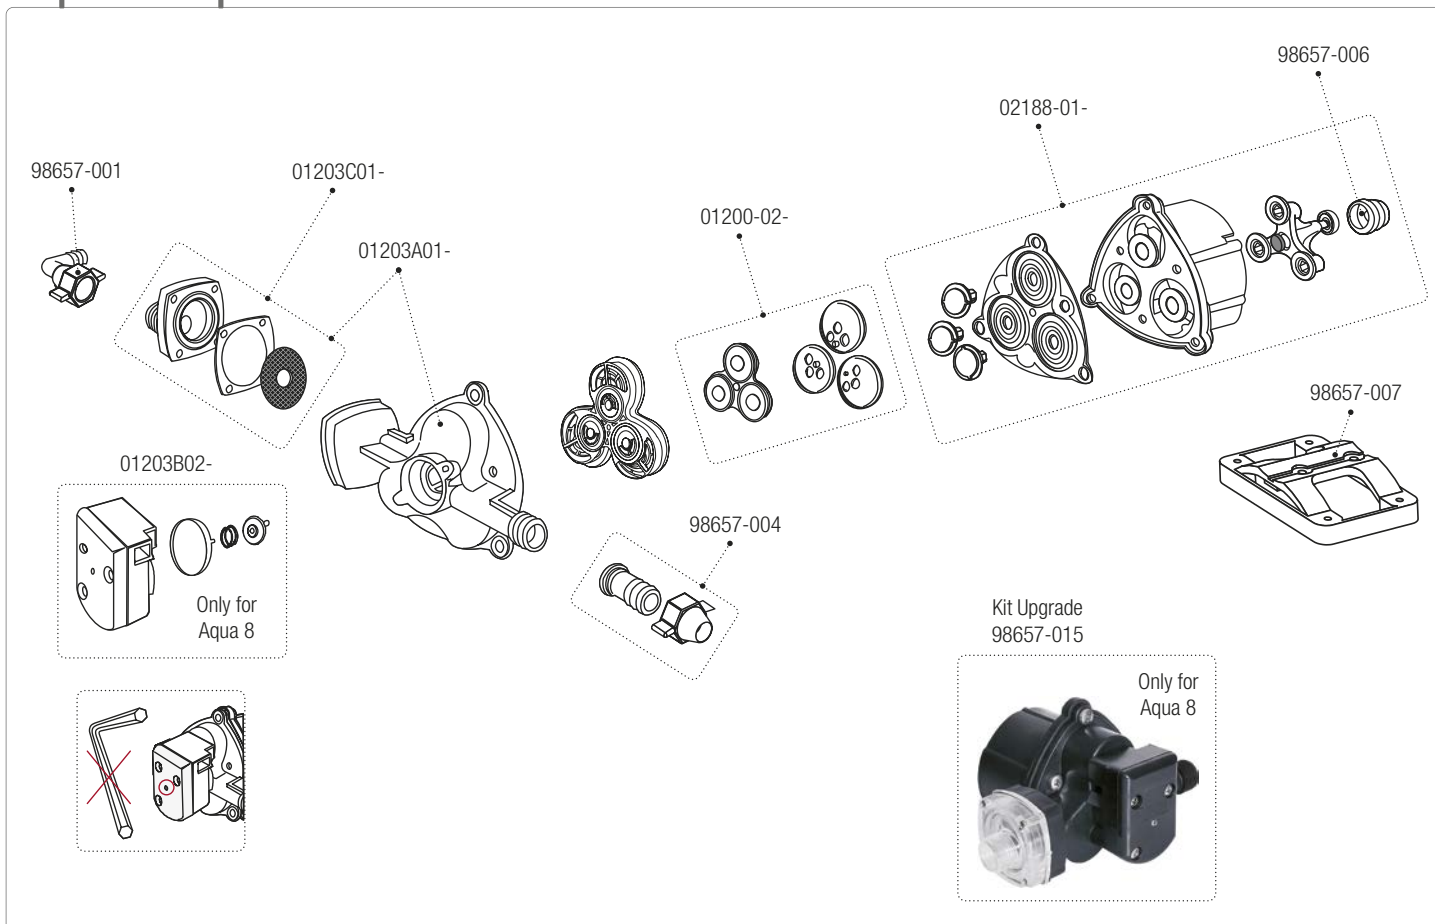

Aqua 8 / Aqua 8 iSensor