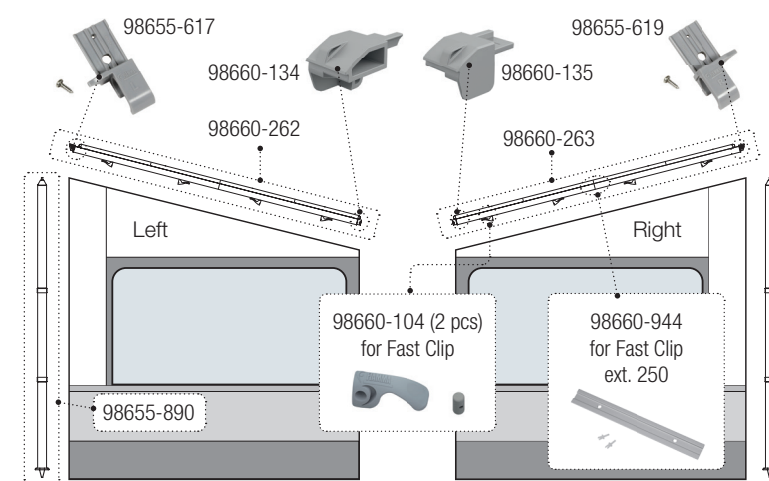

* For panels set up for Kit Magnets