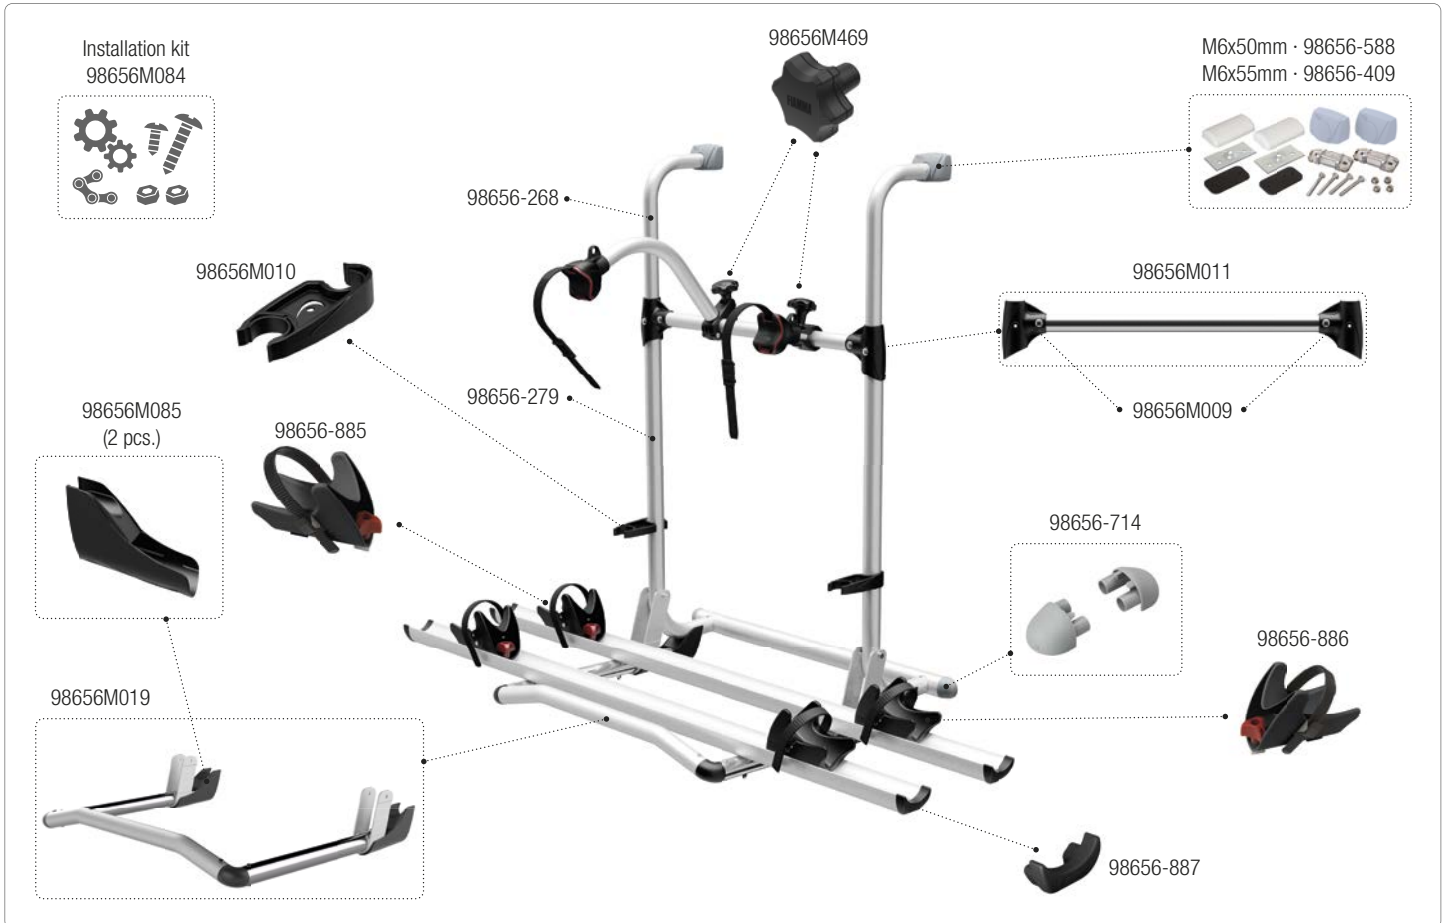

CARRY-BIKE Pro C

02094-10A [Black] - 02094-10B [Blue]

CARRY-BIKE Pro C

02093-18- [Red] - 02093-18C [Black] - 02093-18B [Blue]

CARRY-BIKE Pro E-Bike

02094B12A

CARRY-BIKE Pro E-Bike

02094A12A