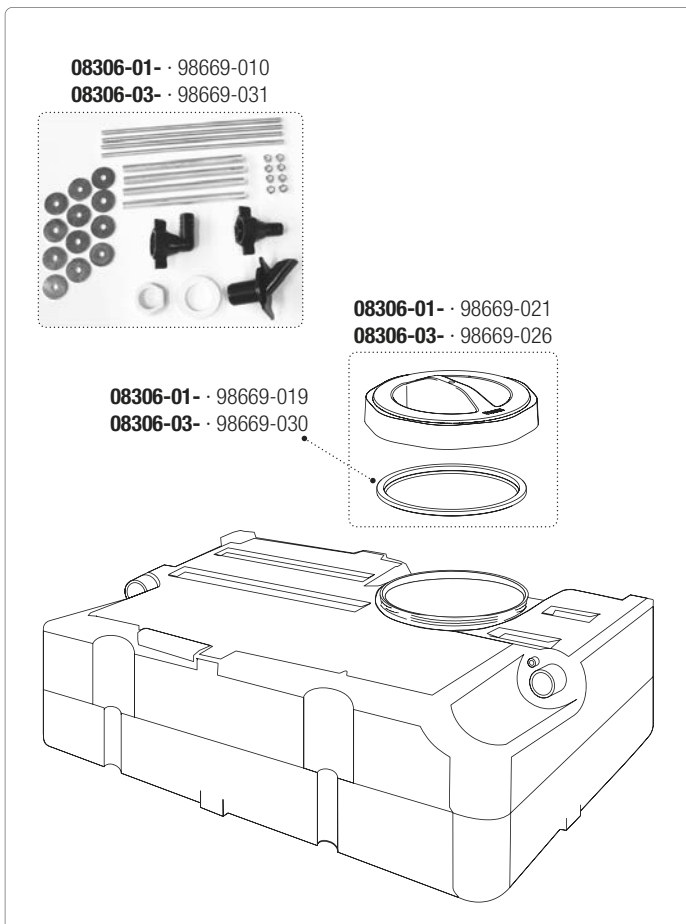

Tank 70

08306-03- · 08306-01-