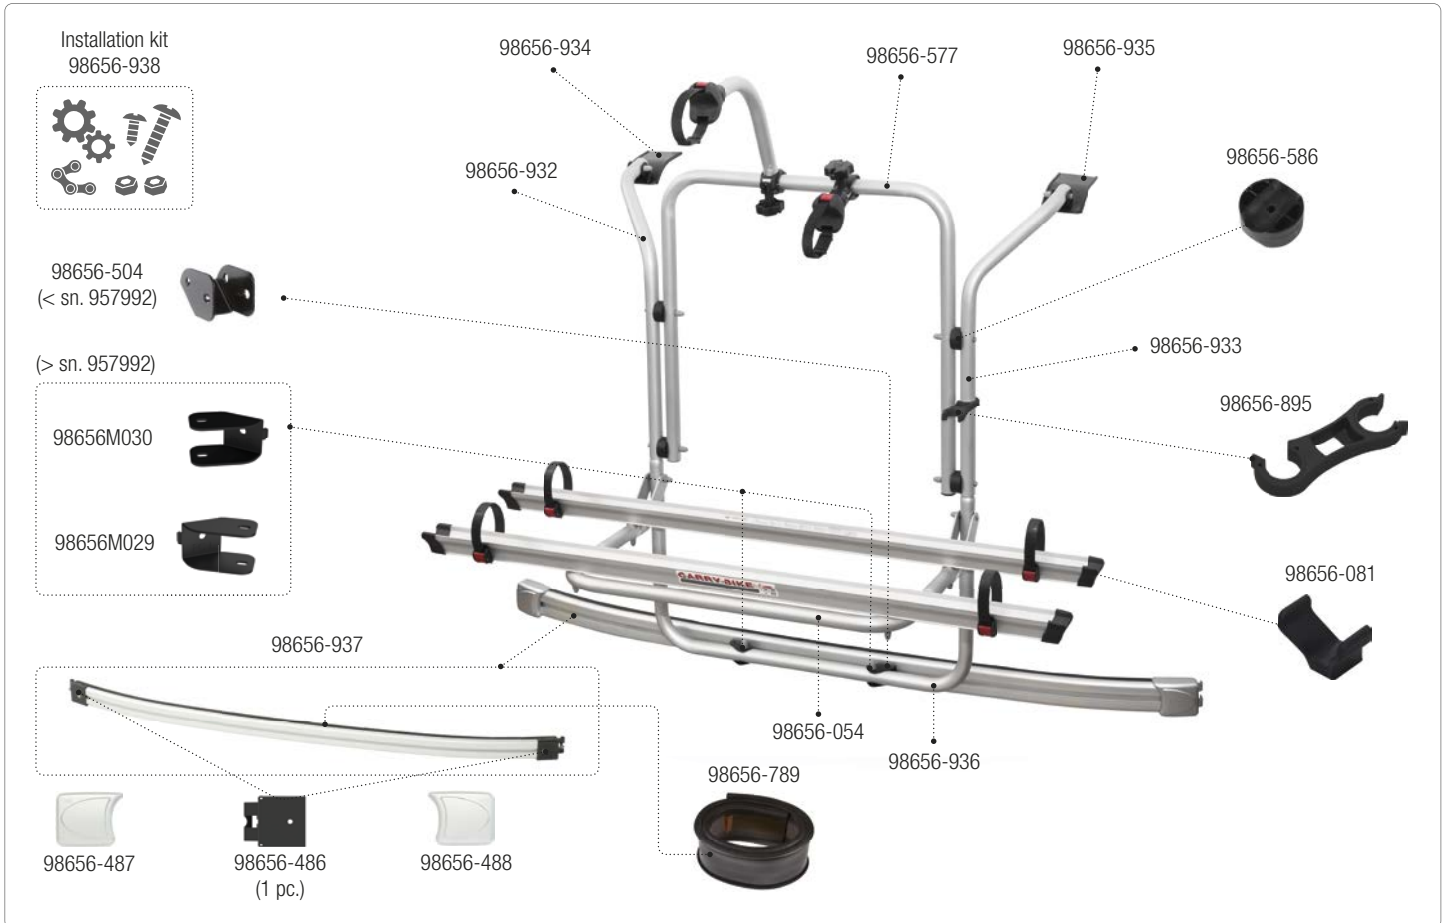

CARRY-BIKE Ford Custom

02094-07A · 02094A07A