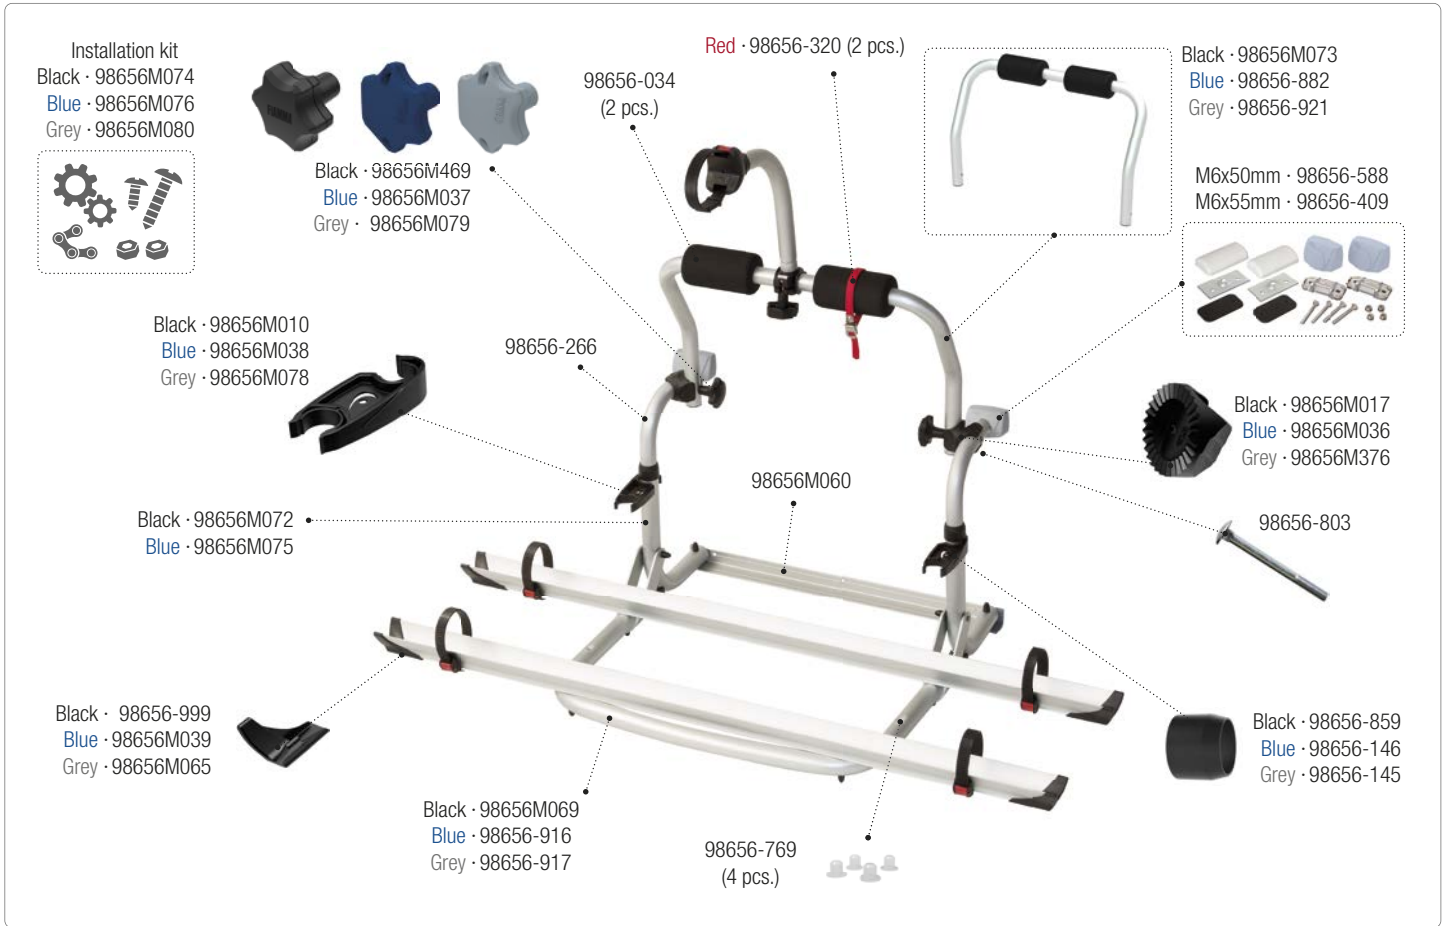

CARRY-BIKE UL 48

02094A04A

CARRY-BIKE UL 48

02094-04-

CARRY-BIKE CL

02093B87A [Black] · 02093B87B [Blue] · 02093B87G [Grey]

CARRY-BIKE CL

02093A87- [Red] · 02093A87B [Blue] · 02093A87G [Grey] Version 2015