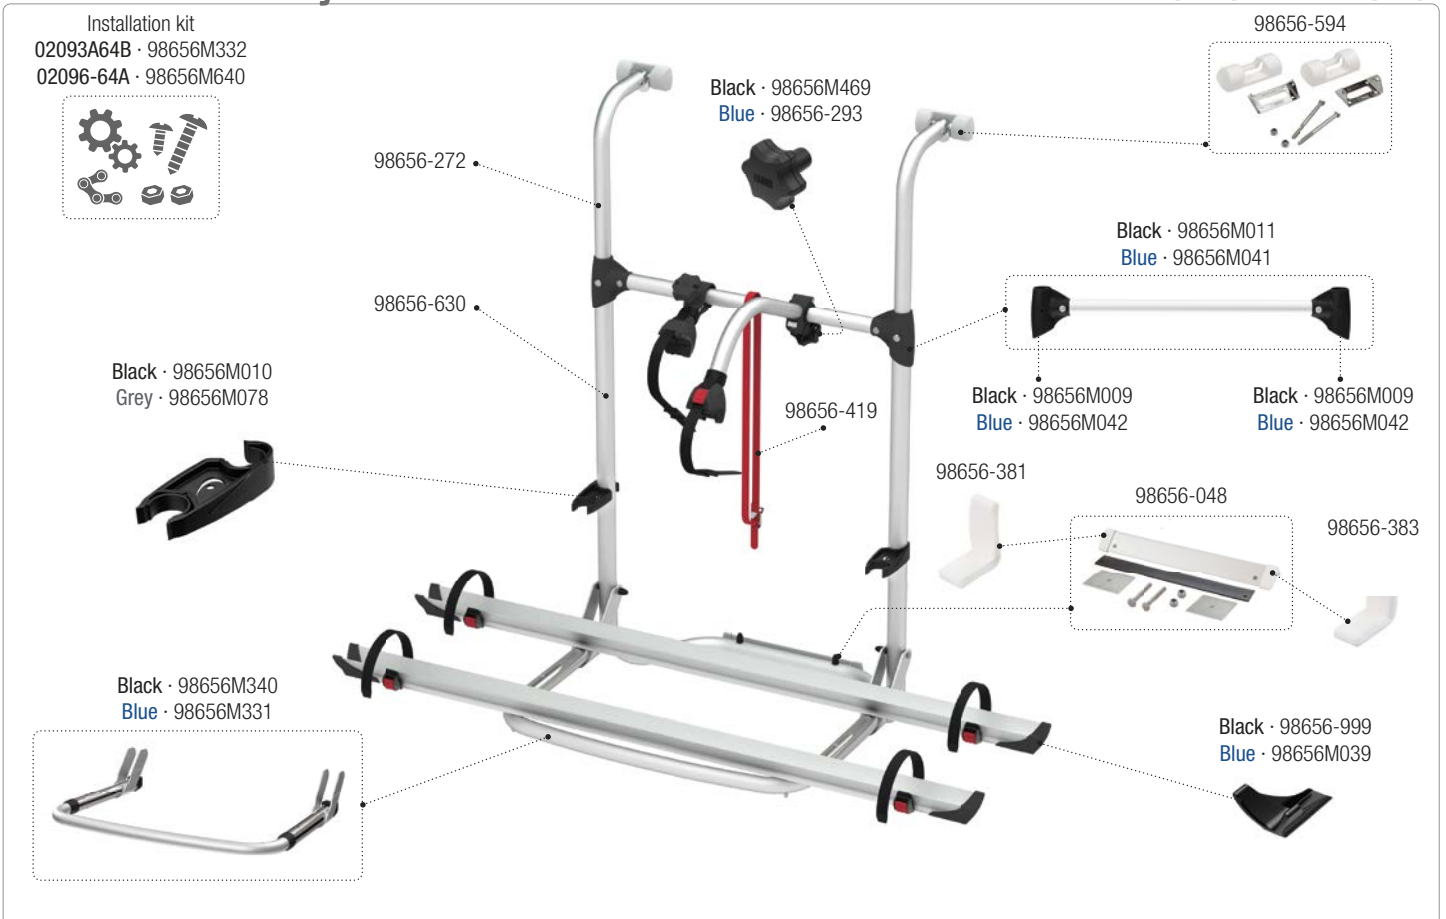

CARRY-BIKE Lift 77 E-Bike

02093E43A

CARRY-BIKE Lift 77 E-Bike

02093D43-

CARRY-BIKE Pro Hymer - Dethleffs

02096-64A [Black] · 02093A64B [Blue]

CARRY-BIKE Pro Hymer - Dethleffs

02093A64- Version 2008