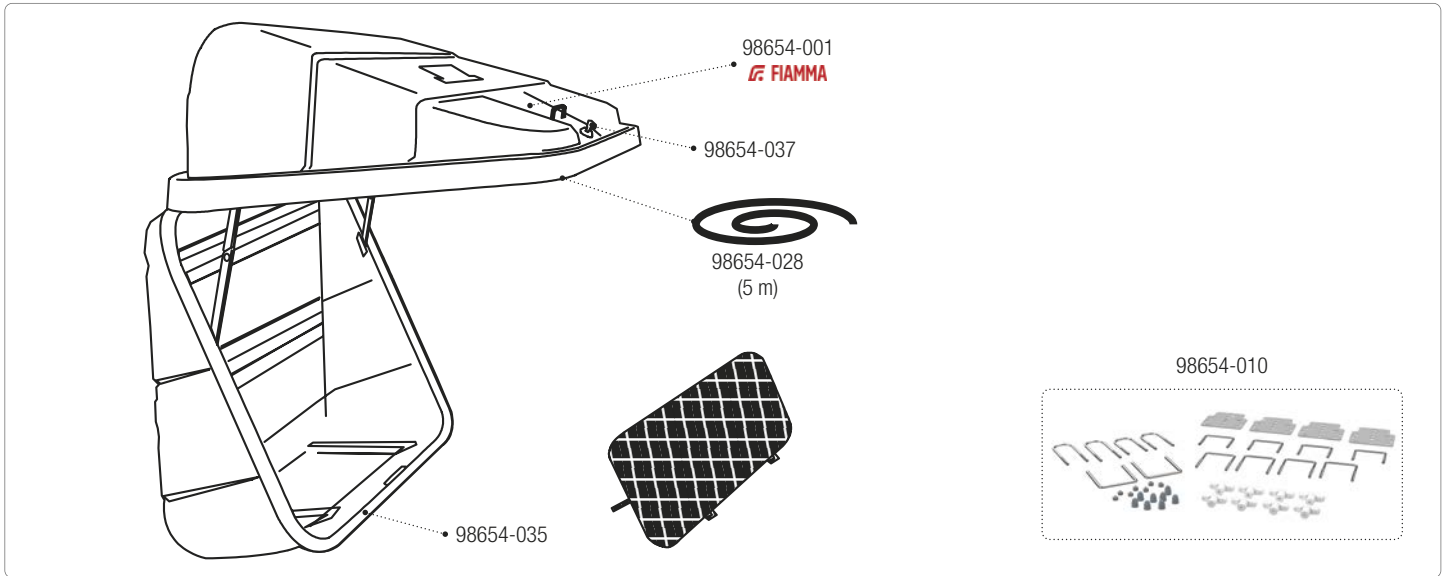

Ultra-Box 180

02800-01-