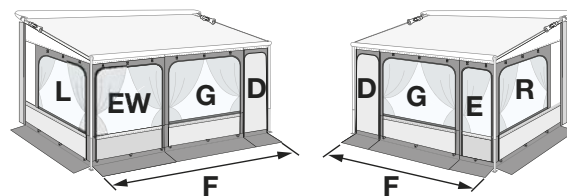

CaravanStore ZIP / ZIP XL [Enclosure] - ≥ 2016 ≤ 2022

CStore ZIP Code	Description	Front Panel (G)	Front Panel (F)	Front Panel (E) 20 cm	Front Panel (E) 50 cm	Front Panel (E) 100 cm	Front Panel (E) 140 cm	Front Panel (EW) 190 cm	Side Panel Right (R)	Side Panel Left (L)	Door (D)
07351-01-	Caravanstore ZIP 280	98660-061	98660-023								
07351-02-	Caravanstore ZIP 310	98660-060	98660-024								
07351-03-	Caravanstore ZIP 360		98660-025		98660-031						
07351-04-	Caravanstore ZIP 410		98660-026			98660-032			98660-042	98660-043	98660-139
07351-05-	Caravanstore ZIP 440		98660-028				98660-033				
07351-06-	Caravanstore ZIP 500		98660-029					98660-077			
07351-07-	Caravanstore ZIP 550		98660-030	98660-041				98660-077			

CStore ZIP XL Code	Description	Front Panel (G)	Front Panel (F)	Front Panel (E) 20 cm	Front Panel (E) 50 cm	Front Panel (E) 100 cm	Front Panel (E) 140 cm	Front Panel (EW) 190 cm	Side Panel Right (R)	Side Panel Left (L)	Door (D)
07351A01- / 08363-01-	CS ZIP XL 280	98660-061	98660-023								
07351A02- / 08363-02-	CS ZIP XL 310	98660-060	98660-024								
07351A03- 08363-02- + 08364B01-	CS ZIP XL 360		98660-025		98660-031						
07351A04-/ 08363-02- + 08364E01-	CS ZIP XL 410		98660-026			98660-032					
07351A05-/ 08363-02- + 08364G01-	CS ZIP XL 440		98660-028				98660-033		98660-080	98660-079	98660-139
07351A06- / 08363-02- + 08364L01-	CS ZIP XL 500		98660-029					98660-077			
07351A07- 08363-02- + 08364L01- + 08364-01 (2x)	CS ZIP XL 550		98660-030	98660-041				98660-077