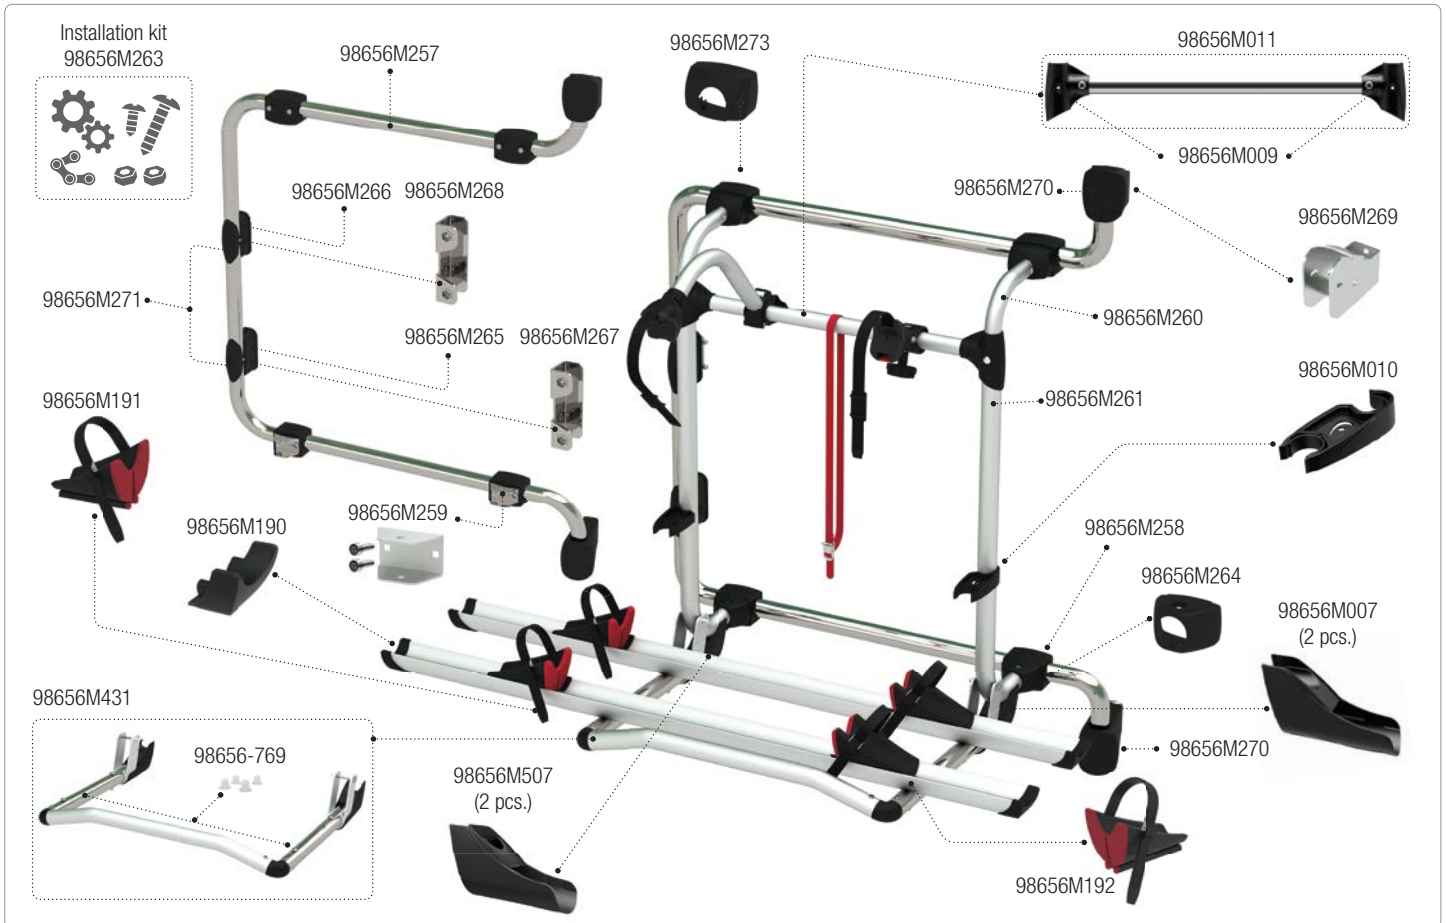

CARRY-BIKE VW Frame Crafter E-Bike > 2016

02094-31A