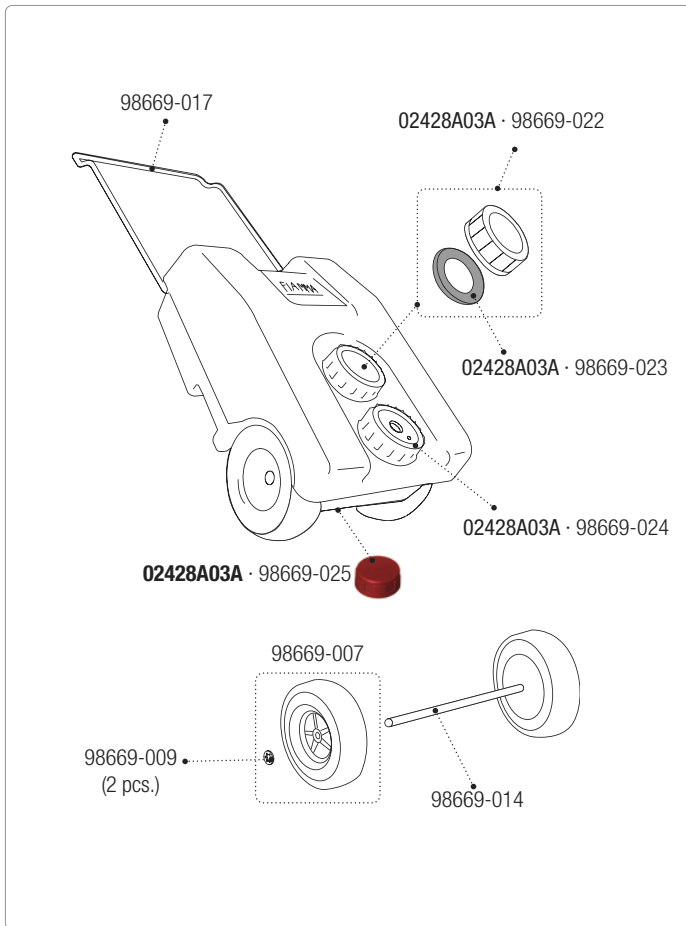

Roll-Tank 23F

02428A03A · 02428A01A