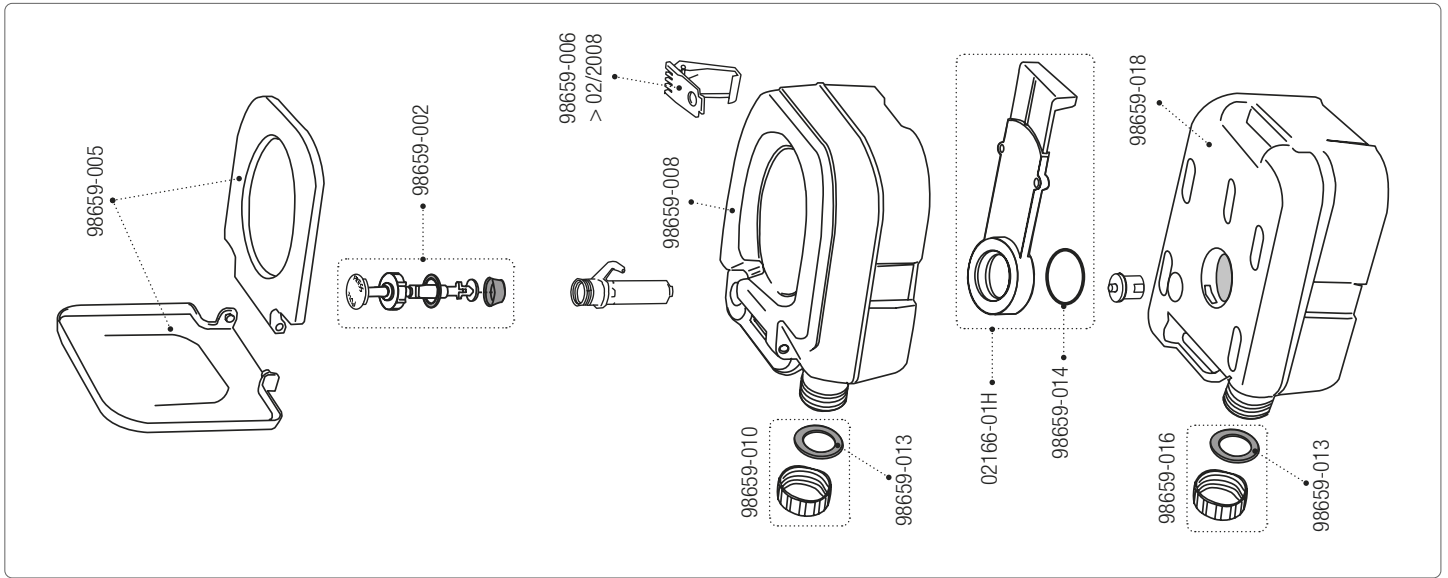

For Comfort series products that have been out of production for more than ten years, see the QR codes below.

Hygiene

Bi-Pot
1520 / 1513

A-Z INDEX

FIAMMASTORE

Caravanstore	39
Caravanstore Evo	37
Caravanstore XL	38
Caravanstore ZIP / ZIP XL (Awning)	44-45
Caravanstore ZIP / ZIP XL (Enclosure)	49-50
Compass	41
F35 Pro	40-41
F40van	16
F43van	9
F45eagle	13-14
F45L	10-12
F45s	4-7
F45s PSA	7
F45s VW T5/T6	8
F65 Eagle	34-36
F65L	29-33
F65s	26-28
F80s	22
F80s Ducato	17/19
F80L	23-25
Fiamma ZIP (Awning)	42-43
Fiamma ZIP (Enclosure)	47-48
Fiammastore Accessories	65
Motor Kit	66-71
Privacy Room	51-58
Privacy Room CS Light	59/61
Privacy Room Light	59-60/62
Privacy Ultra Light	64
Slide Out	15

CARRY-BIKE

Bike-Block Pro / Pro S	135
Carry-Bike Pro series	72-77
Carry-Bike L series	78-80
Carry-Bike Lift series	81-83
Carry-Bike Special editions	83-88
Carry-Bike front	88-93
Carry-Bike back	94-96
Carry-Bike VW	97-106
Carry-Bike	107-117
Carry-Bike	117-129
Carry-Bike Garage	131-134
Carry-Bike SUV	130
Carry-Bike Common Parts	134
Carry-Moto Pro	135
Kit Upgrade E-Bike	135
Rail	136-138

COMFORT

Aqua F / Aqua 8 / Aqua 8F / A20	148-150
Bi-Pot	161-162
Cap	151
Chock Level	152
Deluxe	154-157
Fixing Bar	158
Garage Bars	157
Kit Turbo-Vent F / Premium / P3	141
LED / Rafter LED	146-147
Roll-Tank / Tank	150-151
Roof Rail / Ducato	158-159
Safe Door / Safe Door Van	152
Security	153
Turbo-Kit	146
Turbo-Vent Premium	142
Turbo-Vent Pro	145
Turbo-Vent / Turbo-Vent P3	143
Ultra-Box	159-160
Vent	144
Vent 28 F	140
Vent 50	146
Vent F Pro	141
Water Cap	151