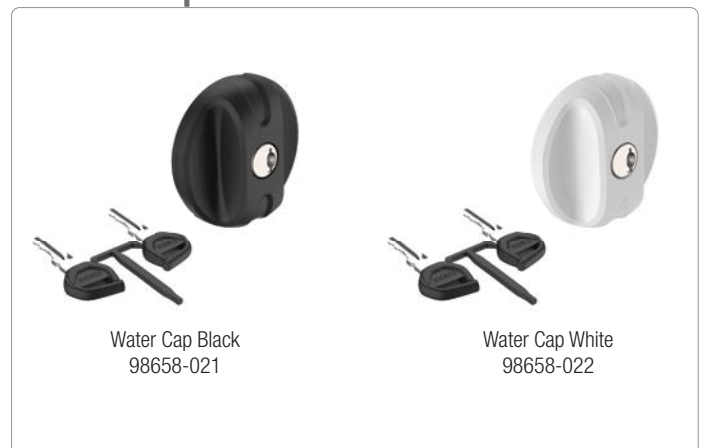

Water Cap

94715-001 · 94715-002