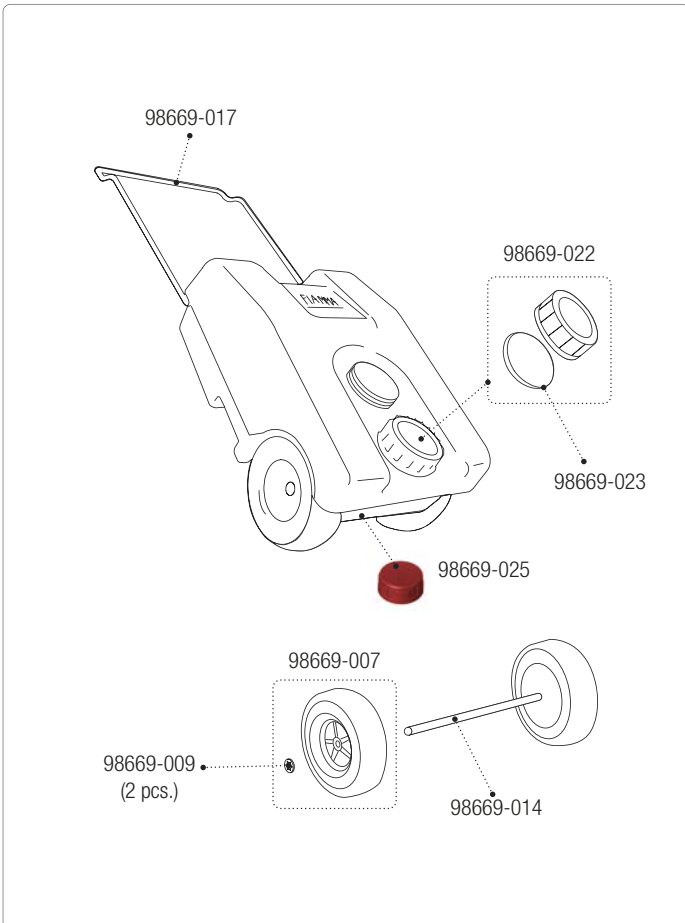

Roll-Tank 23W

02428A01-