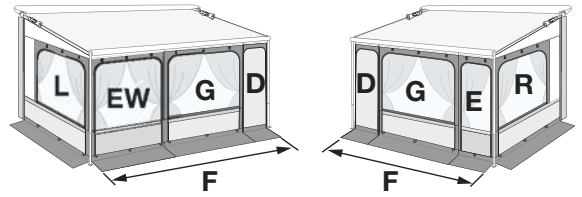

CaravanStore ZIP / ZIP XL [Enclosure] ≥ 2023 / Evo ZIP [Enclosure] ≥ 2026

CStore ZIP XL / ZIP Evo Code	Description	Front Panel (G)	Front Panel (F)	Front Panel (E) 20 cm	Front Panel (E) 50 cm	Front Panel (E) 100 cm	Front Panel (E) 140 cm	Front Panel (EW) 190 cm	Side Panel Right (R)	Side Panel Left (L)	Door (D)
08363-01-	CS ZIP XL 280 / CS Evo ZIP 290	98660-219	98660-220								
08363-02-	CS ZIP XL 310 / CS Evo ZIP 320	98660-202	98660-203								
08363-02- + 08364B01-	CS ZIP XL 360 / CS Evo ZIP 370		98660-211	98660-194							
08363-02- + 08364E01-	CS ZIP XL 410 / CS Evo ZIP 425		98660-208		98660-195						
08363-02- + 08364G01-	CS ZIP XL 440 / CS Evo ZIP 450		98660-221				98660-196				
08363-02- + 08364L01-	CS ZIP XL 500 / CS Evo ZIP 500		98660-222					98660-220			
08363-02- + 08364L01- + 08364-01 (2x)	CS ZIP XL 550 / CS Evo ZIP 550	98660-223	98660-193					98660-220