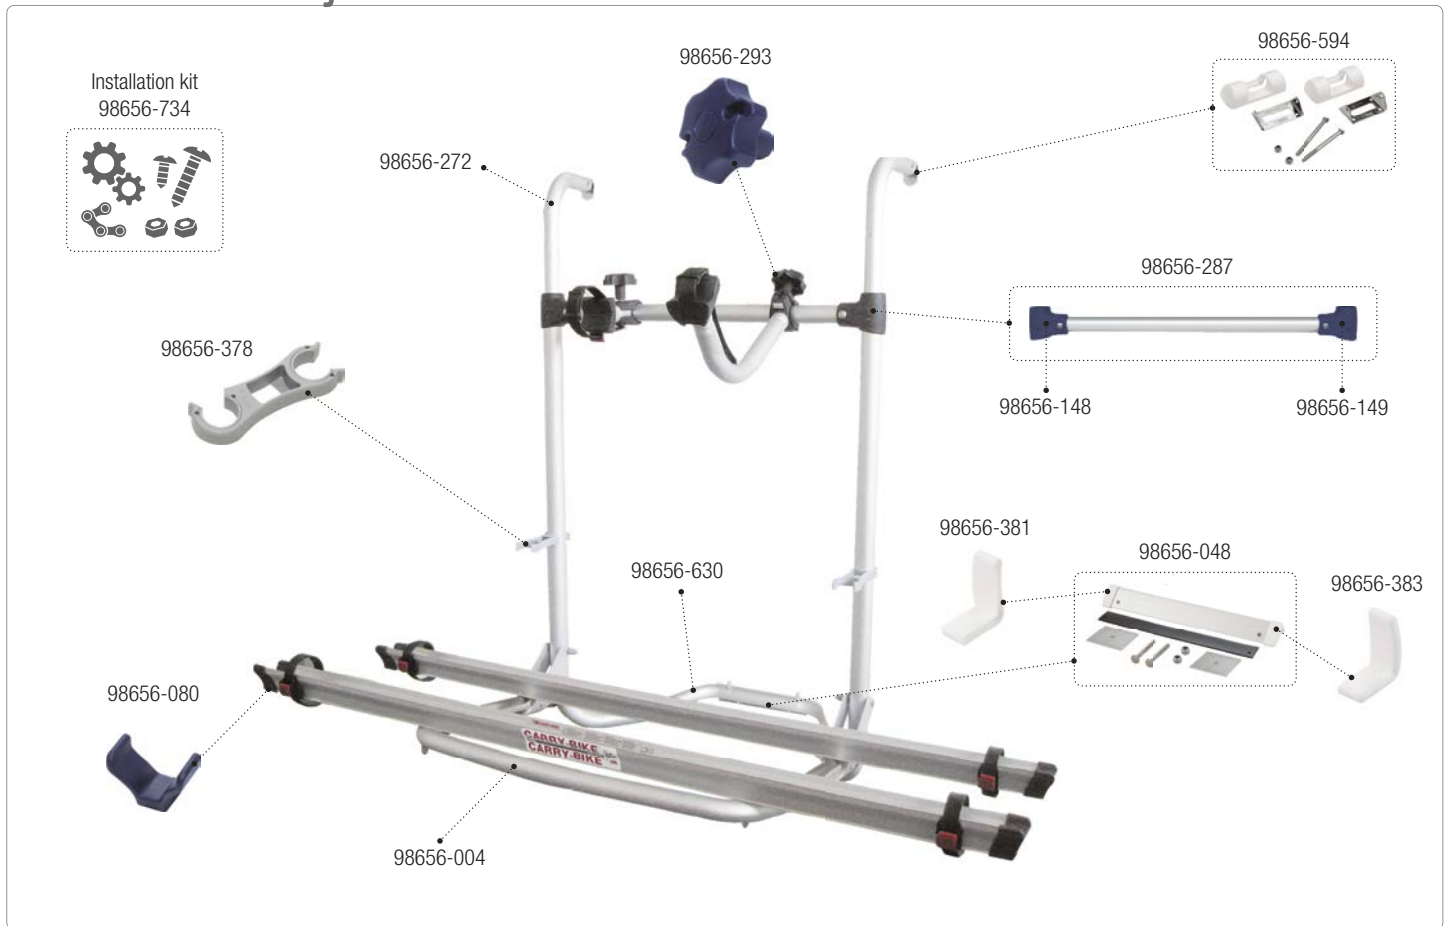

CARRY-BIKE Lift 77 E-Bike

02093E43A

CARRY-BIKE Lift 77 E-Bike

02093D43-

CARRY-BIKE Pro Hymer - Dethleffs

02096-64A [Black] · 02093A64B [Blue]

CARRY-BIKE Pro Hymer - Dethleffs

02093A64- Version 2008