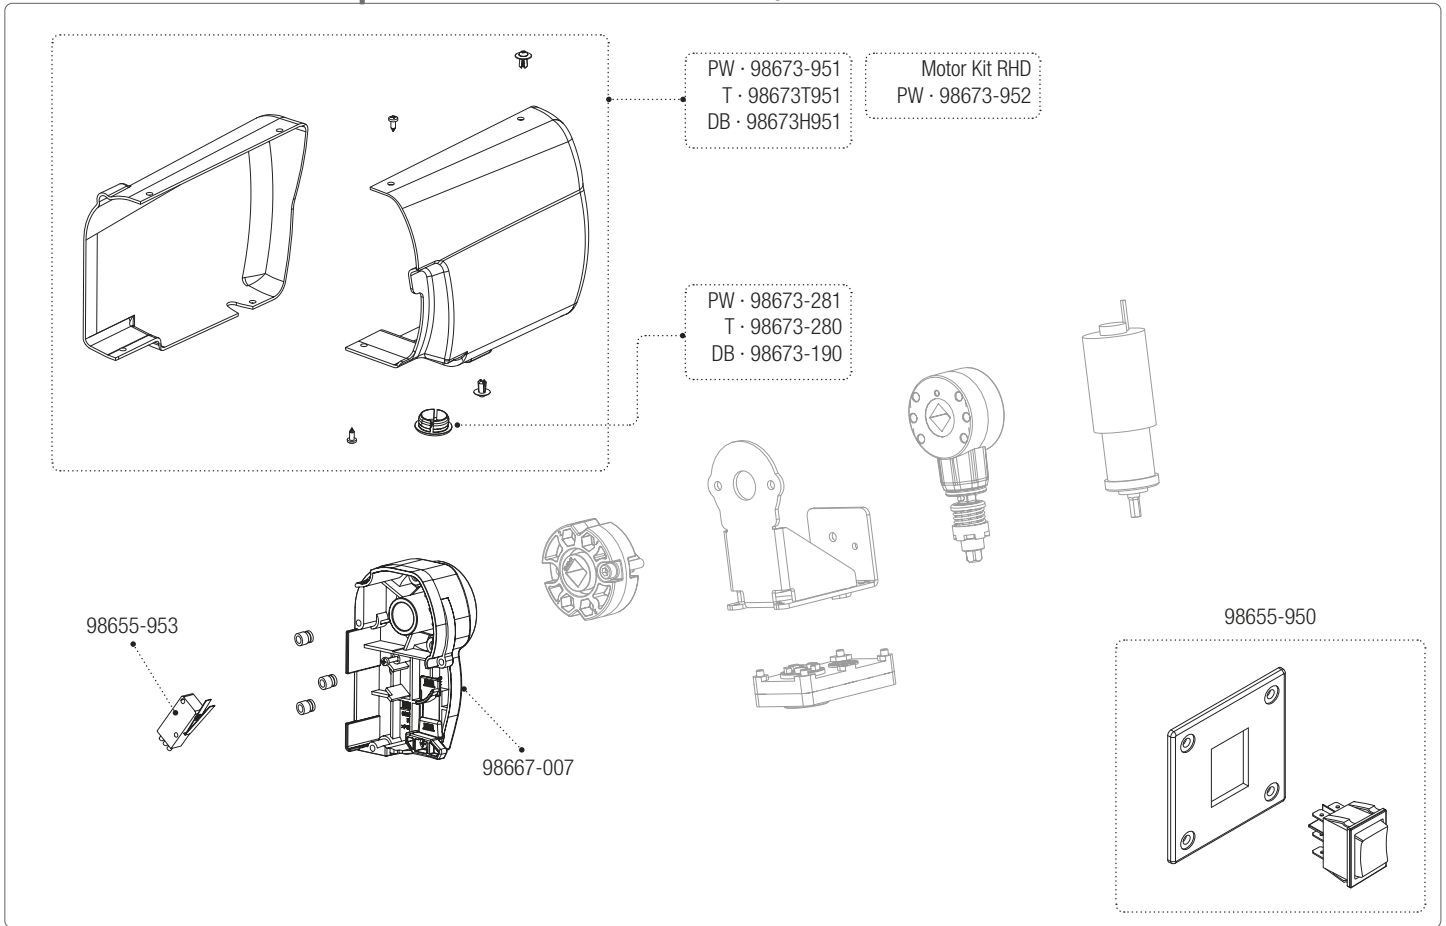

Motor Kit F45s Compact Polar White · Titanium · Deep Black

08319-01P · 08319-01T · 08319-01H