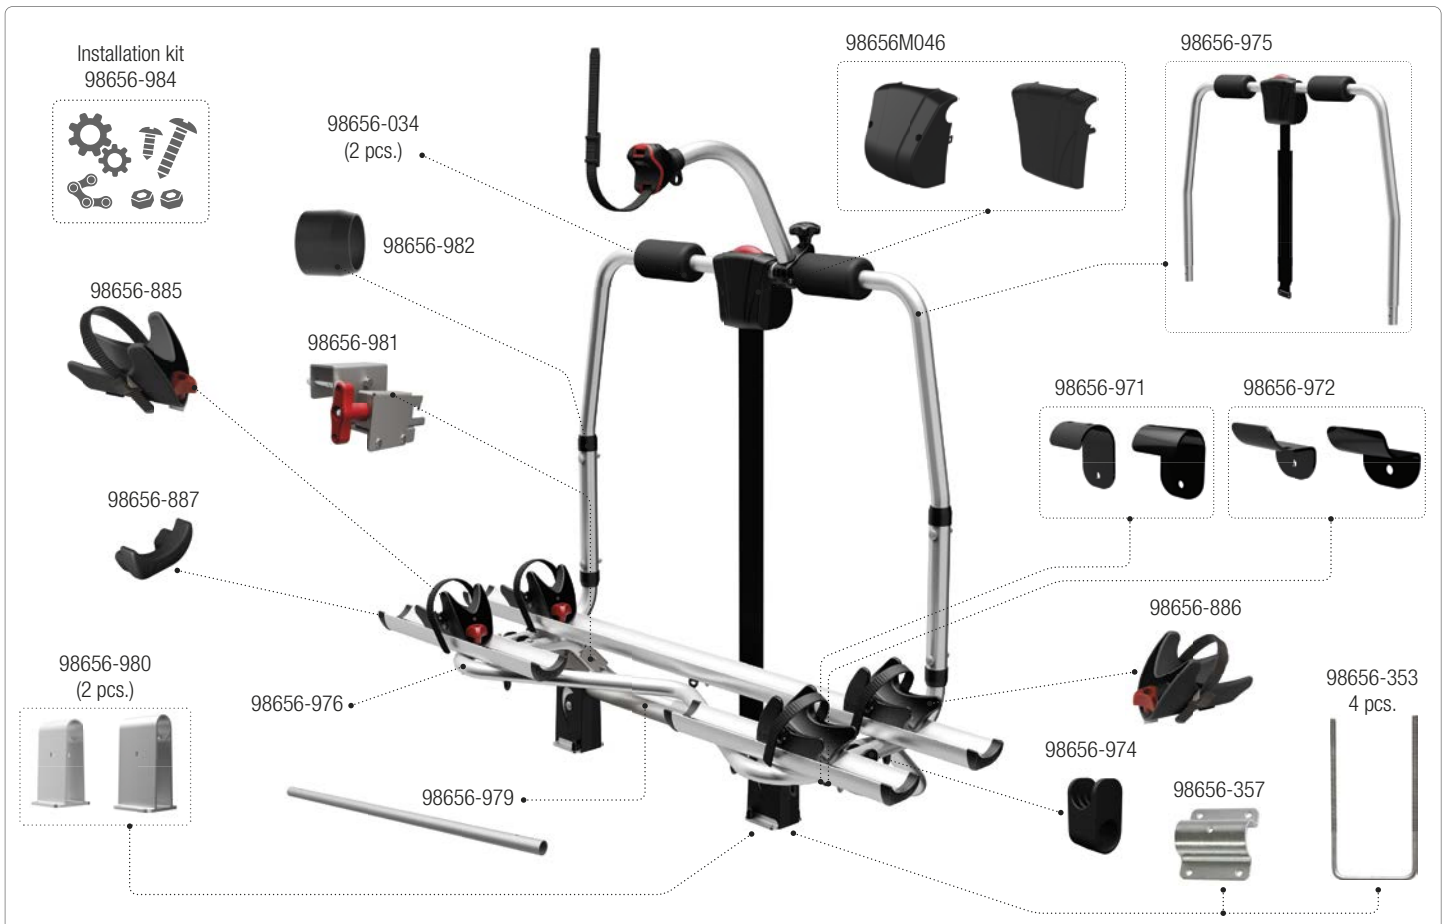

CARRY-BIKE Caravan Active

02096-05- · 02094-05A

CARRY-BIKE Caravan Active E-Bike

02094A06A

CARRY-BIKE Caravan Active E-Bike

02094-06A

CARRY-BIKE Caravan XL A

02096-23A · 02094-23A [Black] · 02094-23B [Blue]