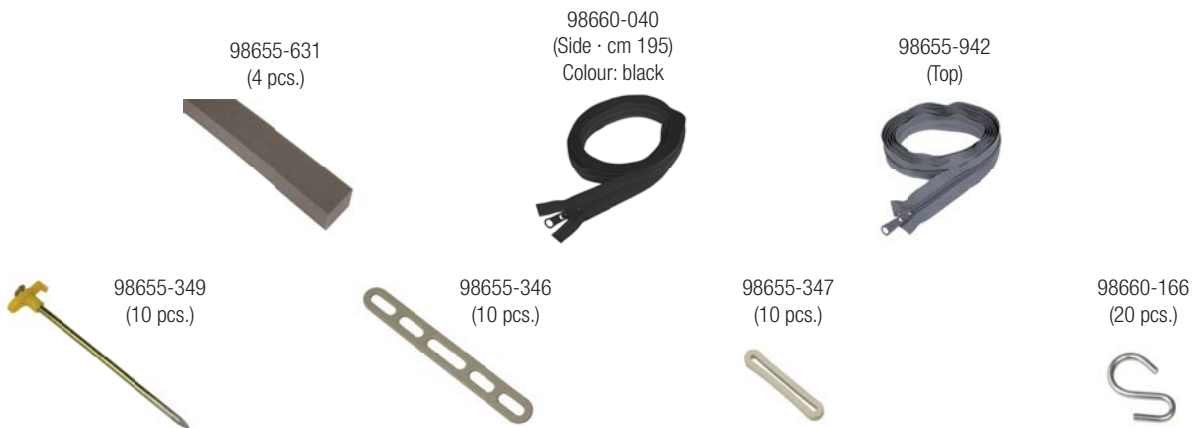

CaravanStore ZIP / ZIP XL [Enclosure] ≥ 2023 / Evo ZIP [Enclosure] ≥ 2026

CStore ZIP XL / ZIP Evo Code	Description	Front Panel (G)	Front Panel (F)	Front Panel (E) 20 cm	Front Panel (E) 50 cm	Front Panel (E) 100 cm	Front Panel (E) 140 cm	Front Panel (EW) 190 cm	Side Panel Right (R)	Side Panel Left (L)	Door (D)
08363-01-	CS ZIP XL 280 / CS Evo ZIP 290	98660-219	98660-220								
08363-02-	CS ZIP XL 310 / CS Evo ZIP 320	98660-202	98660-203								
08363-02- + 08364B01-	CS ZIP XL 360 / CS Evo ZIP 370		98660-211	98660-194							
08363-02- + 08364E01-	CS ZIP XL 410 / CS Evo ZIP 425		98660-208		98660-195						
08363-02- + 08364G01-	CS ZIP XL 440 / CS Evo ZIP 450		98660-221				98660-196				
08363-02- + 08364L01-	CS ZIP XL 500 / CS Evo ZIP 500		98660-222					98660-220			
08363-02- + 08364L01- + 08364-01 (2x)	CS ZIP XL 550 / CS Evo ZIP 550	98660-223	98660-193					98660-220			

Kit Rapid Set
CaravanStore ZIP XL / ZIP Evo
ZIP XL / ZIP Evo · 98660-081