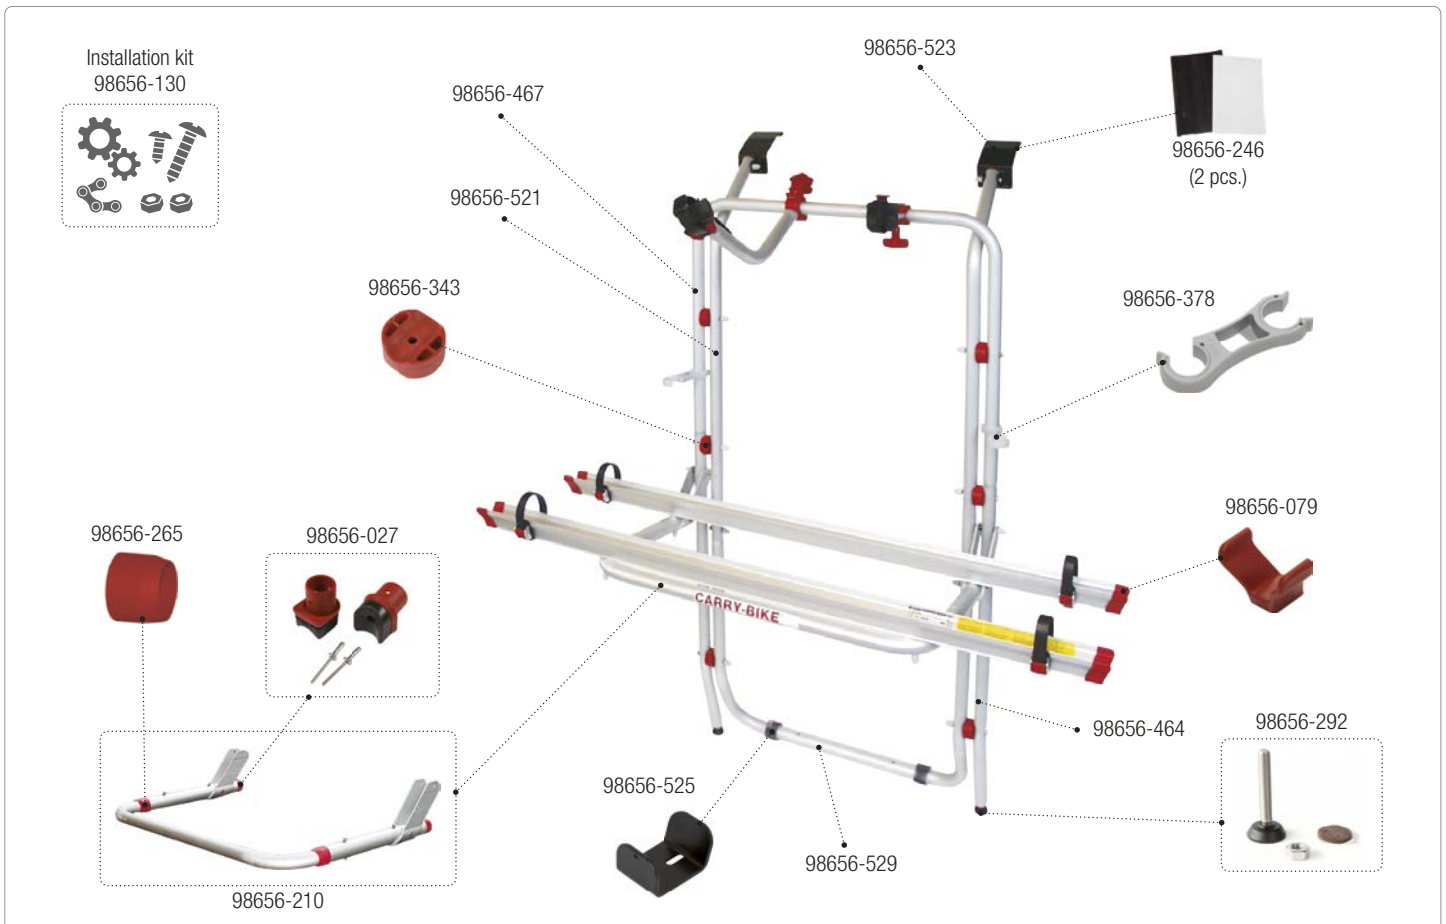

CARRY-BIKE Mercedes Vito

02093-05-